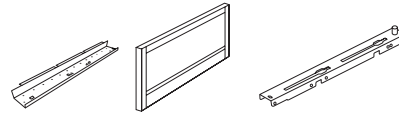

## Accessories.

You may want to order these items.

CABLE TRAY	SCREEN	SCREEN SUPPORT RAIL
PSTRAY800	800mm	PUNISUPT800***
PSTRAY1000	1000mm	PUNISUPT800***
PSTRAY1200	1200mm	PUNISUPT800***
PSTRAY1400	1400mm	PUNISUPT800***
PSTRAY1600	1600mm	PUNISUPT800***
PSTRAY1800	1800mm	PUNISUPT800***
PSTRAY800	800mm	Screen Clamp
PSTRAY1000	1000mm	Screen Clamp
PSTRAY1200	1200mm	Screen Clamp
PSTRAY1400	1400mm	Screen Clamp
PSTRAY1600	1600mm	Screen Clamp
PSTRAY1800	1800mm	Screen Clamp