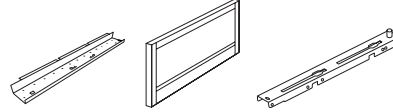

Accessories.

You may want to order these items.

CABLE TRAY	SCREEN	SCREEN SUPPORT RAIL
PSTRAY800	800mm	PUNISUPT800***
PSTRAY1000	1000mm	PUNISUPT800***
PSTRAY1200	1200mm	PUNISUPT800***
PSTRAY1400	1400mm	PUNISUPT800***
PSTRAY1600	1600mm	PUNISUPT800***
PSTRAY1650	1650mm	PUNISUPT800***
PSTRAY1800	1800mm	PUNISUPT800***
PSTRAY800	800mm	Screen Clamp
PSTRAY1000	1000mm	Screen Clamp
PSTRAY1200	1200mm	Screen Clamp
PSTRAY1400	1400mm	Screen Clamp
PSTRAY1600	1600mm	Screen Clamp
PSTRAY1800	1800mm	Screen Clamp