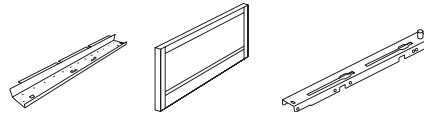

## Accessories.

You may want to order these items.

CABLE TRAY SCREEN SCREEN SUPPORT RAIL

PSTRAY800	800mm	PUNISUPT800***
PSTRAY1000	1000mm	PUNISUPT800***
PSTRAY1200	1200mm	PUNISUPT800***
PSTRAY1400	1400mm	PUNISUPT800***
PSTRAY1600	1600mm	PUNISUPT800***
PSTRAY1800	1800mm	PUNISUPT800***
PSTRAY800	800mm	Screen Clamp
PSTRAY1000	1000mm	Screen Clamp
PSTRAY1200	1200mm	Screen Clamp
PSTRAY1400	1400mm	Screen Clamp
PSTRAY1600	1600mm	Screen Clamp
PSTRAY1800	1800mm	Screen Clamp