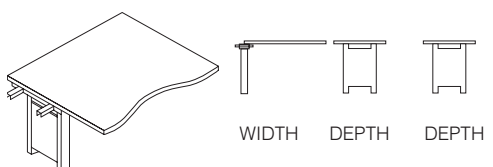

## Rectangular Side-to-Side Extension Bench. (Sliding Top)

Sliding top.

	WIDTH	DEPTH	HEIGHT
PSTEXT0808*** **	800mm	800mm	740mm
PSTEXT1008*** **	1000mm	800mm	740mm
PSTEXT1208*** **	1200mm	800mm	740mm
PSTEXT1408*** **	1400mm	800mm	740mm
PSTEXT1608*** **	1600mm	800mm	740mm
PSTEXT1808*** **	1800mm	800mm	740mm

## Double Wave Side-to-Side Extension Bench. (Sliding Top)

Sliding top.

	WIDTH	DEPTH	DEPTH
PSTDWEXT1610*** **	1600mm	1000mm	1000mm
PSTDWEXT1810*** **	1800mm	1000mm	1000mm