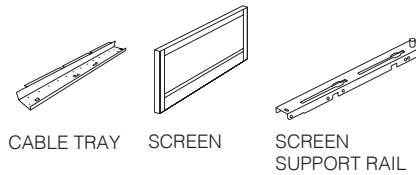

**Accessories.**

You may want to order these items.

CABLE TRAY

PSTRAY1600
PSTRAY1800

PSTRAY1600
PSTRAY1800
PSTRAY1600
PSTRAY1800

**Accessories.**

You may want to order these items.

CABLE TRAY	SCREEN	SCREEN SUPPORT RAIL
PSTRAY1600	1600mm	PUNISUPT800***
PSTRAY1800	1800mm	PUNISUPT800***
PSTRAY1600	1600mm	PUNISUPT800***
PSTRAY1800	1800mm	PUNISUPT800***