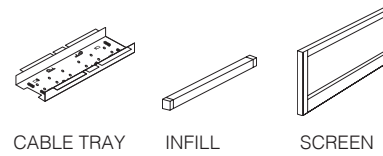

Accessories.

You may want to order these items.

CABLE TRAY	INFILL	SCREEN
PBBTRAY1600	1600 Tube	1600mm
PBBTRAY1800	1800 Tube	1800mm

/rectangular loop leg

Rectangular Back-to-Back Starter Bench. (Sliding Top)

Rectangular loop frame. Sliding top. 600mm & 800mm desks (x2 btb). You may want to order these items.