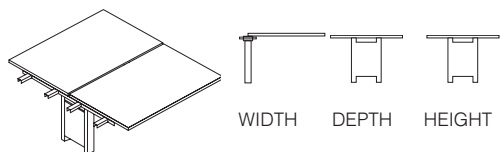

pico back-to-back desk extensions

Rectangular Back-to-Back Extension Bench. (Sliding Top)

Sliding top. 600mm and 800mm desks (x2 back to back).

	WIDTH	DEPTH	HEIGHT
PSTEXCT0816*** **	800mm	1650mm	740mm
PSTEXCT1016*** **	1000mm	1650mm	740mm
PSTEXCT1216*** **	1200mm	1650mm	740mm
PSTEXCT1416*** **	1400mm	1650mm	740mm
PSTEXCT1616*** **	1600mm	1650mm	740mm
PSTEXCT1816*** **	1800mm	1650mm	740mm

PSTEXCT0812*** **	800mm	1250mm	740mm
PSTEXCT1012*** **	1000mm	1250mm	740mm
PSTEXCT1212*** **	1200mm	1250mm	740mm
PSTEXCT1412*** **	1400mm	1250mm	740mm
PSTEXCT1612*** **	1600mm	1250mm	740mm
PSTEXCT1812*** **	1800mm	1250mm	740mm