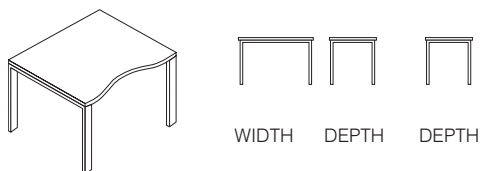

Double Wave Starter Bench. (Sliding Top)

Goalpost frame. Sliding top.

	WIDTH	DEPTH	DEPTH
PSTDESKDW1610*** **	1600mm	1000mm	800mm
PSTDESKDW1810*** **	1800mm	1000mm	800mm