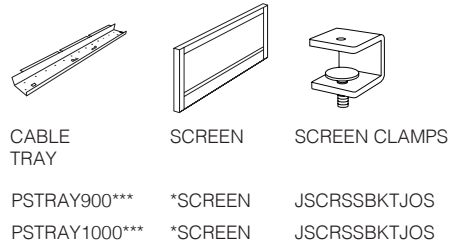

Accessories.

You may want to order these items.

CABLE TRAY	SCREEN	SCREEN CLAMPS
PSTRAY900***	*SCREEN	JSCRSSBKTJOS
PSTRAY1000***	*SCREEN	JSCRSSBKTJOS