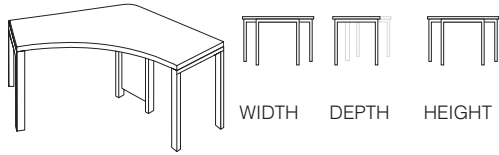

pico 120-degree desks /goapost legs

120 Degree Desk. (Fixed Top)

Goalpost frame. Fixed top.

	WIDTH	DEPTH	HEIGHT
P1P120D11116 *** **	2200mm	600mm	740mm
P1P120D12126 *** **	2400mm	600mm	740mm