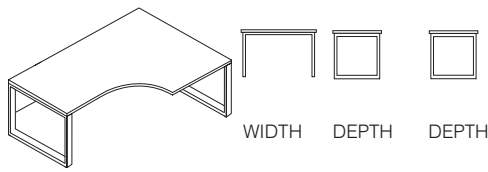

1200mm/800mm workstation with Modesty Panel. (Sliding Top)

Rectangular loop frame. Sliding top. Left/right handed (LH/RH).

	WIDTH	DEPTH	DEPTH
PRSTWSLH1612*** **	1600mm	1200mm	8-6
PRSTWSLH1812*** **	1800mm	1200mm	8-6
PRSTWSRH1612*** **	1600mm	1200mm	8-6
PRSTWSRH1812*** **	1800mm	1200mm	8-6