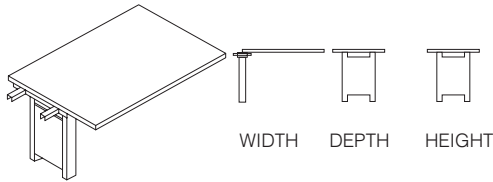

pico side-to-side desk extensions

Please note modesty panels are available, but are not included.

See page 32 and select the appropriate size 'middle' modesty panel or 'side' modesty for end of run.

Rectangular Side-to-Side Extension Bench. (Fixed Top)

Fixed top.

	WIDTH	DEPTH	HEIGHT
PFTEXT0808*** **	800mm	800mm	740mm
PFTEXT1008*** **	1000mm	800mm	740mm
PFTEXT1208*** **	1200mm	800mm	740mm
PFTEXT1408*** **	1400mm	800mm	740mm
PFTEXT1608*** **	1600mm	800mm	740mm
PFTEXT1808*** **	1800mm	800mm	740mm
PFTEXT0806*** **	800mm	600mm	740mm
PFTEXT1006*** **	1000mm	600mm	740mm
PFTEXT1206*** **	1200mm	600mm	740mm
PFTEXT1406*** **	1400mm	600mm	740mm
PFTEXT1606*** **	1600mm	600mm	740mm
PFTEXT1806*** **	1800mm	600mm	740mm