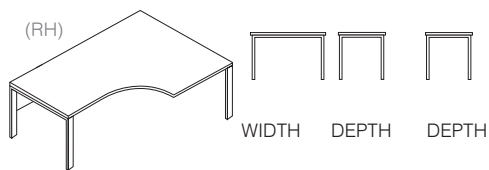

PFTWSLH1612 *** **	1600mm	1200mm	8-6
PFTWSLH1812 *** **	1800mm	1200mm	8-6
PFTWSRH1612 *** **	1600mm	1200mm	8-6
PFTWSRH1812 *** **	1800mm	1200mm	8-6

**Accessories.**

You may want to order these items.

PSTRAY1600	1400 mm	PUNISUPT800***
PSTRAY1800	1600 mm	PUNISUPT800***
PSTRAY1600	1400 mm	PUNISUPT800***
PSTRAY1800	1600 mm	PUNISUPT800***

**1200mm x 800-600mm Workstation with Modesty Panel. (Sliding Top)**

Goalpost frame. Sliding top. Left handed (LH) or right handed (RH)

PSTWSLH1612 *** **	1600mm	1200mm	8-6
PSTWSLH1812 *** **	1800mm	1200mm	8-6
PSTWSRH1612 *** **	1600mm	1200mm	8-6
PSTWSRH1812 *** **	1800mm	1200mm	8-6