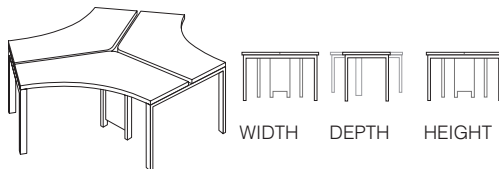

120 Degree Desk. (Fixed Top)

Goalpost legs. Fixed top.

	WIDTH	DEPTH	HEIGHT
P3P120D11116 *** **	2200mm	1250mm	740mm
P3P120D12126 *** **	2400mm	1250mm	740mm

/A frame legs

120 Degree Desk. (Fixed Top)

A frame. Fixed top.