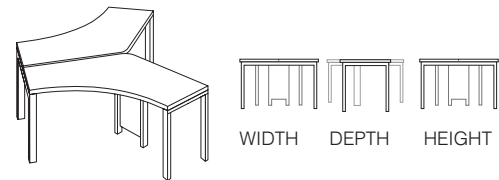

120 Degree Desk. (Fixed Top)

Goalpost frame. Fixed Top.

	WIDTH	DEPTH	HEIGHT
P2P120D11116 *** **	2200mm	1250mm	740mm
P2P120D12126 *** **	2400mm	1250mm	740mm