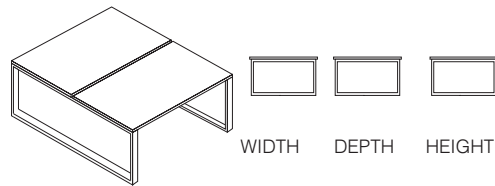

WIDTH	DEPTH	HEIGHT
PRSTDESK0816*** **	800mm	1650mm	740mm
PRSTDESK1016 *** **	1000mm	1650mm	740mm
PRSTDESK1216 *** **	1200mm	1650mm	740mm
PRSTDESK1416 *** **	1400mm	1650mm	740mm
PRSTDESK1616 *** **	1600mm	1650mm	740mm
PRSTDESK1816 *** **	1800mm	1650mm	740mm