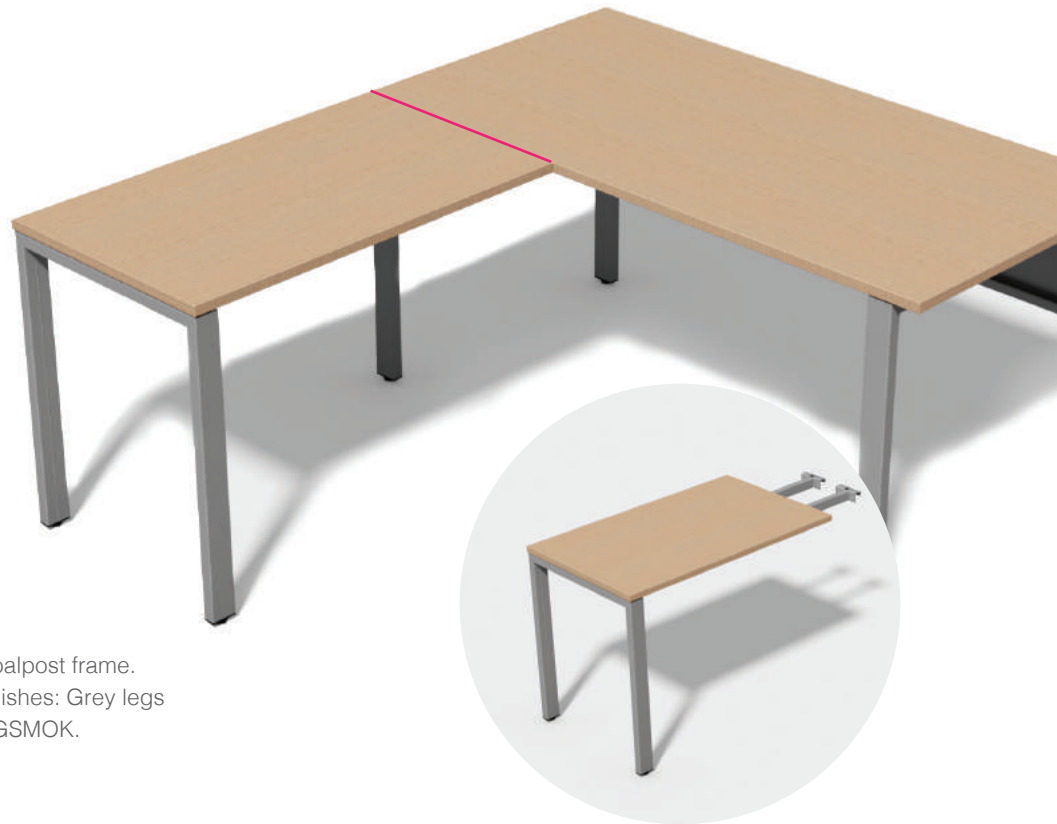

pico desk returns

FIXED TOPS
SLIDING TOPS

Pictured Right: Rectangular desk return, goalpost frame.
1000mm (w) x 600mm (d) x 740mm (h) Finishes: Grey legs and Light oak MFC top. PRETURN1006PGSMOK.

HOW TO SPECIFY PICO DESKING