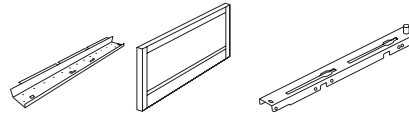

Accessories.

You may want to order these items.

CABLE TRAY	SCREEN	SCREEN SUPPORT RAIL
PSTRAY800	800mm	PUNISUPT800***
PSTRAY1000	1000mm	PUNISUPT800***
PSTRAY1200	1200mm	PUNISUPT800***
PSTRAY1400	1400mm	PUNISUPT800***
PSTRAY1600	1600mm	PUNISUPT800***
PSTRAY1800	1800mm	PUNISUPT800***
PSTRAY800	800mm	Screen Clamp
PSTRAY1000	1000mm	Screen Clamp
PSTRAY1200	1200mm	Screen Clamp
PSTRAY1400	1400mm	Screen Clamp
PSTRAY1600	1600mm	Screen Clamp
PSTRAY1800	1800mm	Screen Clamp

Accessories.

You may want to order these items.

CABLE TRAY	
PSTRAY800	If a screen is desired with this desk, use a
PSTRAY1000	fixed top desk (above) with a screen support
PSTRAY1200	rail. A screen support rail turns the fixed top
PSTRAY1400	desk (above) in to a sliding top desk. For a
PSTRAY1600	fixed top desk with a screen use a fixed top
PSTRAY1800	desk (above) with a screen clamp.

Accessories.

You may want to order these items.

CABLE TRAY
PSTRAY1600
PSTRAY1800