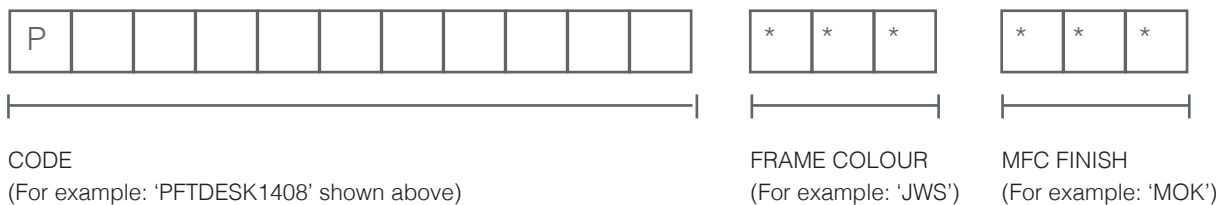

HOW TO SPECIFY PICO DESKING

For example, to specify a single 1400mm (w) x 800mm (d) x 740mm (h) fixed top plus extension bench. Oak MFC top and white goalpost frame (pictured above) the codes would be PFTDESK1408JWS MOK and PFTTEXT1408JWSMOK. When ordering a desk consider additional elements such as a screen, screen accessories and cable management.

Steel Finishes

Silver	JOS	Waterblue	WBS
Graphite	GGG	Sky Blue	SBB
Pale Grey	PGS	Regal Blue	RBS
White	JWS	Signal Blue	SBS
Black	BLS	Ultramarine Blue	UBS
Arrow Red	ARG	Tauben Blue	TGS
Carmine Red	CRS	Pastel Turquoise	PTS
Deep Orange	ORS	Pastel Mauve	PMS
Zinc Yellow	ZYS	Kahki Green	KGS
Fern Green	FGB		

MFC Finishes/ Matching Edge

Light Oak	MOK
White	WHM
Beech	MOB
Maple	MOM
Grey	MOG
Walnut	MOW
Romano Cherry	RCM

MFC Finishes/ Contrasting Edge

White/ Oak Edge	WHO
White/ Multiplex Edge	WHX