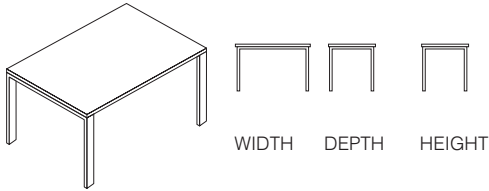

pico side-to-side desk /goalpost legs

Please note modesty panels are available for all side-to-side desks but are not included.

Rectangular Starter Bench. (Fixed Top)

Goalpost frame. Fixed top.

	WIDTH	DEPTH	HEIGHT
PFTDESK0808 *** **	800mm	800mm	740mm
PFTDESK1008 *** **	1000mm	800mm	740mm
PFTDESK1208 *** **	1200mm	800mm	740mm
PFTDESK1408 *** **	1400mm	800mm	740mm
PFTDESK1608 *** **	1600mm	800mm	740mm
PFTDESK1808 *** **	1800mm	800mm	740mm
PFTDESK0806 *** **	800mm	600mm	740mm
PFTDESK1006 *** **	1000mm	600mm	740mm
PFTDESK1206 *** **	1200mm	600mm	740mm
PFTDESK1406 *** **	1400mm	600mm	740mm
PFTDESK1606 *** **	1600mm	600mm	740mm
PFTDESK1806 *** **	1800mm	600mm	740mm