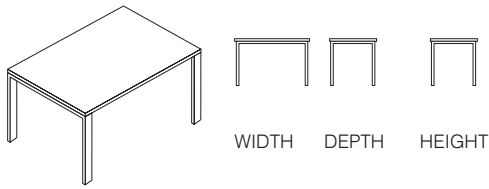

Rectangular Starter Bench. (Sliding Top)

Goalpost frame. Sliding top.

	WIDTH	DEPTH	HEIGHT
PSTDESK0808 *** **	800mm	800mm	740mm
PSTDESK1008 *** **	1000mm	800mm	740mm
PSTDESK1208 *** **	1200mm	800mm	740mm
PSTDESK1408 *** **	1400mm	800mm	740mm
PSTDESK1608 *** **	1600mm	800mm	740mm
PSTDESK1808 *** **	1800mm	800mm	740mm