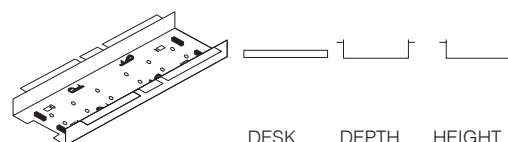

Cable Management Trays Suitable for Back-to-Back Benches.

	DESK WIDTH	DEPTH	HEIGHT
PBBTRAY800***	800mm	418mm	79mm
PBBTRAY1000***	1000mm	418mm	79mm
PBBTRAY1200***	1200mm	418mm	79mm
PBBTRAY1400***	1400mm	418mm	79mm
PBBTRAY1600***	1600mm	418mm	79mm
PBBTRAY1800***	1800mm	418mm	79mm