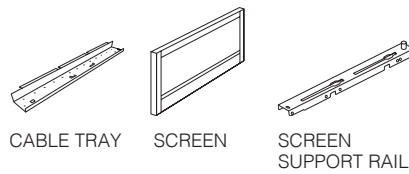

Accessories.

You may want to order these items.

CABLE TRAY	SCREEN	SCREEN SUPPORT RAIL
PSTRAY800	800mm	PUNISUPT800***
PSTRAY1000	1000mm	PUNISUPT800***
PSTRAY1200	1200mm	PUNISUPT800***
PSTRAY1400	1400mm	PUNISUPT800***
PSTRAY1600	1600mm	PUNISUPT800***
PSTRAY1600	n/a	PUNISUPT800***
PSTRAY1800	1800mm	PUNISUPT800***
PSTRAY800	800mm	Use a Screen Clamp
PSTRAY1000	1000mm	Use a Screen Clamp
PSTRAY1200	1200mm	Use a Screen Clamp
PSTRAY1400	1400mm	Use a Screen Clamp
PSTRAY1600	1600mm	Use a Screen Clamp
PSTRAY1800	1800mm	Use a Screen Clamp

Accessories.

You may want to order these items.

CABLE TRAY	
PSTRAY800	If a screen is desired with this desk, use a
PSTRAY1000	fixed top desk (above) with a screen support
PSTRAY1200	rail. A screen support rail turns the fixed top
PSTRAY1400	desk (above) in to a sliding top desk.
PSTRAY1600	
PSTRAY1600	For a fixed top desk with a screen use a fixed
PSTRAY1800	top desk (above) with a screen clamp.

Accessories.

You may want to order these items.

CABLE TRAY
PSTRAY1600
PSTRAY1800

PSTRAY1600
PSTRAY1800
PSTRAY1600
PSTRAY1800