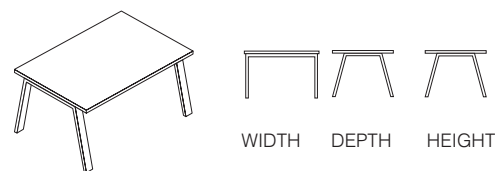

**1200mm x 800-600mm Workstation with Modesty Panel. (Sliding Top)**

Goalpost frame. Sliding top. Left handed (LH) or right handed (RH)

PSTWSLH1612 *** **	1600mm	1200mm	8-6
PSTWSLH1812 *** **	1800mm	1200mm	8-6
PSTWSRH1612 *** **	1600mm	1200mm	8-6
PSTWSRH1812 *** **	1800mm	1200mm	8-6

**Accessories.**

You may want to order these items.

PSTRAY1600	If a screen is desired with this desk, use a fixed top desk (above) with a screen support rail. A screen support rail turns the fixed top desk (above) in to a sliding top desk.
PSTRAY1800	
PSTRAY1600	
PSTRAY1800	

# /A frame leg

Please note suspended modesty panels are available for A frame single desks, but are not included.

**Rectangular Desking. (Fixed Top)**

A frame frame. Fixed top.

PAFTDESK0808*** **	800mm	800mm	740mm
PAFTDESK1008*** **	1000mm	800mm	740mm
PAFTDESK1208*** **	1200mm	800mm	740mm
PAFTDESK1408*** **	1400mm	800mm	740mm
PAFTDESK1608*** **	1600mm	800mm	740mm
PAFTDESK1808*** **	1800mm	800mm	740mm
PAFTDESK0806*** **	800mm	600mm	740mm
PAFTDESK1006*** **	1000mm	600mm	740mm
PAFTDESK1206*** **	1200mm	600mm	740mm
PAFTDESK1406*** **	1400mm	600mm	740mm
PAFTDESK1606*** **	1600mm	600mm	740mm
PAFTDESK1806*** **	1800mm	600mm	740mm