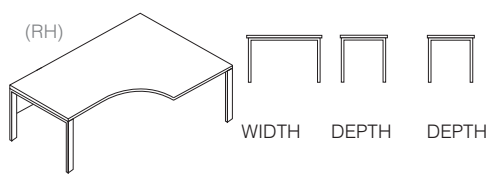

## Accessories.

You may want to order these items.

CABLE TRAY
PSTRAY1600
PSTRAY1800

PSTRAY1600
PSTRAY1800
PSTRAY1600
PSTRAY1800

**1200mm x 800-600mm Workstation with Modesty Panel. (Fixed Top)**

Goalpost frame. Fixed top. Left handed (LH) or right handed (RH)