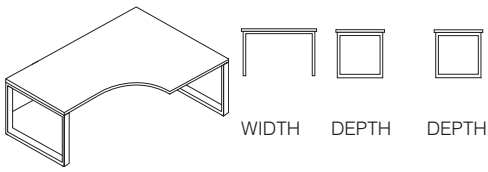

1200mm/800mm workstation with Modesty Panel. (Fixed Top)

Rectangular loop frame. Fixed top. Left/right handed (LH/RH)..

	WIDTH	DEPTH	DEPTH
PRFTWSLH1612*** **	1600mm	1200mm	8-6
PRFTWSLH1812*** **	1800mm	1200mm	8-6
PRFTWSRH1612*** **	1600mm	1200mm	8-6
PRFTWSRH1812*** **	1800mm	1200mm	8-6