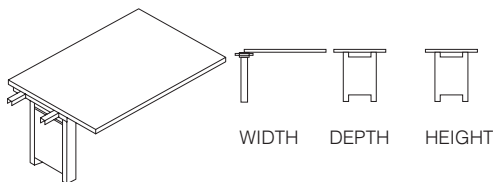

## Rectangular Side-to-Side Extension Bench. (Fixed Top)

Fixed top.

	WIDTH	DEPTH	HEIGHT
PFTEXT0808*** **	800mm	800mm	740mm
PFTEXT1008*** **	1000mm	800mm	740mm
PFTEXT1208*** **	1200mm	800mm	740mm
PFTEXT1408*** **	1400mm	800mm	740mm
PFTEXT1608*** **	1600mm	800mm	740mm
PFTEXT1808*** **	1800mm	800mm	740mm
PFTEXT0806*** **	800mm	600mm	740mm
PFTEXT1006*** **	1000mm	600mm	740mm
PFTEXT1206*** **	1200mm	600mm	740mm
PFTEXT1406*** **	1400mm	600mm	740mm
PFTEXT1606*** **	1600mm	600mm	740mm
PFTEXT1806*** **	1800mm	600mm	740mm

## Rectangular Side-to-Side Extension Bench. (Sliding Top)

Sliding top.

	WIDTH	DEPTH	HEIGHT
PSTEXT0808*** **	800mm	800mm	740mm
PSTEXT1008*** **	1000mm	800mm	740mm
PSTEXT1208*** **	1200mm	800mm	740mm
PSTEXT1408*** **	1400mm	800mm	740mm
PSTEXT1608*** **	1600mm	800mm	740mm
PSTEXT1808*** **	1800mm	800mm	740mm