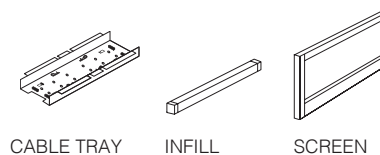

Accessories.

You may want to order these items.

CABLE TRAY	INFILL	SCREEN
PBBTRAY800	800 Tube	800mm
PBBTRAY1000	1000 Tube	1000mm
PBBTRAY1200	1200 Tube	1200mm
PBBTRAY1400	1400 Tube	1400mm
PBBTRAY1600	1600 Tube	1600mm
PBBTRAY1800	1800 Tube	1800mm

PBBTRAY800	800 Tube	800mm
PBBTRAY1000	1000 Tube	1000mm
PBBTRAY1200	1200 Tube	1200mm
PBBTRAY1400	1400 Tube	1400mm
PBBTRAY1600	1600 Tube	1600mm
PBBTRAY1800	1800 Tube	1800mm