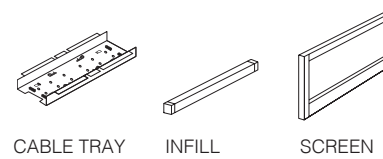

Accessories.

You may want to order these items.

CABLE TRAY	INFILL	SCREEN
PBBTRAY800	800 Tube	800mm
PBBTRAY1000	1000 Tube	1000mm
PBBTRAY1200	1200 Tube	1200mm
PBBTRAY1400	1400 Tube	1400mm
PBBTRAY1600	1600 Tube	1600mm
PBBTRAY1800	1800 Tube	1800mm

PRSTDESK0812*** **	800mm	1250mm	740mm
PRSTDESK1012 *** **	1000mm	1250mm	740mm
PRSTDESK1212 *** **	1200mm	1250mm	740mm
PRSTDESK1412 *** **	1400mm	1250mm	740mm
PRSTDESK1612 *** **	1600mm	1250mm	740mm
PRSTDESK1812 *** **	1800mm	1250mm	740mm

PBBTRAY800	800 Tube	800mm
PBBTRAY1000	1000 Tube	1000mm
PBBTRAY1200	1200 Tube	1200mm
PBBTRAY1400	1400 Tube	1400mm
PBBTRAY1600	1600 Tube	1600mm
PBBTRAY1800	1800 Tube	1800mm