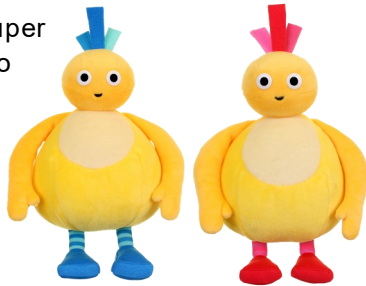

**£10.25 inc. VAT**

**Toodloo** is the mother Twirlywoo character taken seen on the show.

With fun sounds, Toodloo makes a lovable companion and a great friend to go on Twirly adventures or to enjoy during CBeebies time.

6 Toodloo sounds

**£14.99 inc. VAT**

**Peekaboo** Little ones will have lots of fun with the Twirlywoos cheeky friend, Peekaboo.

Press his switch to make him dance and spin whilst making his funny sounds and playing the Twirlywoo's theme tune.