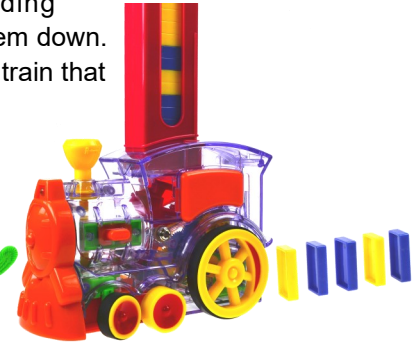

Domino Train kids love standing dominoes up and knocking them down. Now, with this switch adapted train that game gets even better.

Press the switch to make the train chug along, ring the bell and stand all the dominoes behind it in a line. Perfect for knocking