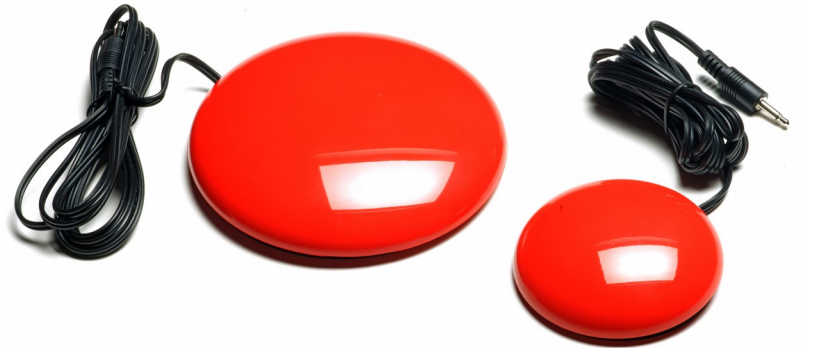

Switches

Smoothie switches are designed to operate with minimal force placed anywhere on the coloured surface.

The Smoothie 75 is a compact 75 mm diameter whereas the Smoothie 125 is larger at 125 mm diameter.

- available in four bold colours: red, blue, green or yellow
- low profile switch
- wired with approximately 1 metre of cable ending in a 3.5 mm standard jack plug
- Tactile feedback when pressed
- Industry standard screw mountings are incorporated into the base (large only)
- suitable for use with all of the adapted toys on Excitim's website

£30.00 inc. VAT