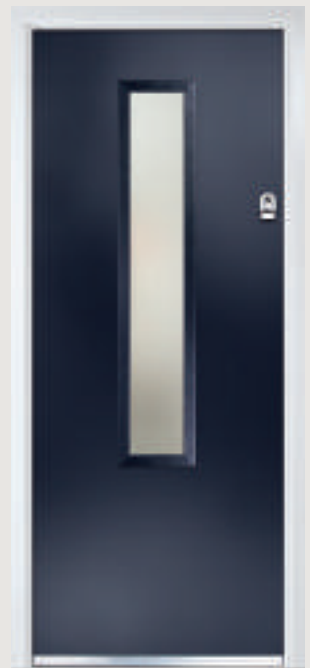

Door Colour: Blue
Decorative Glass: Satin