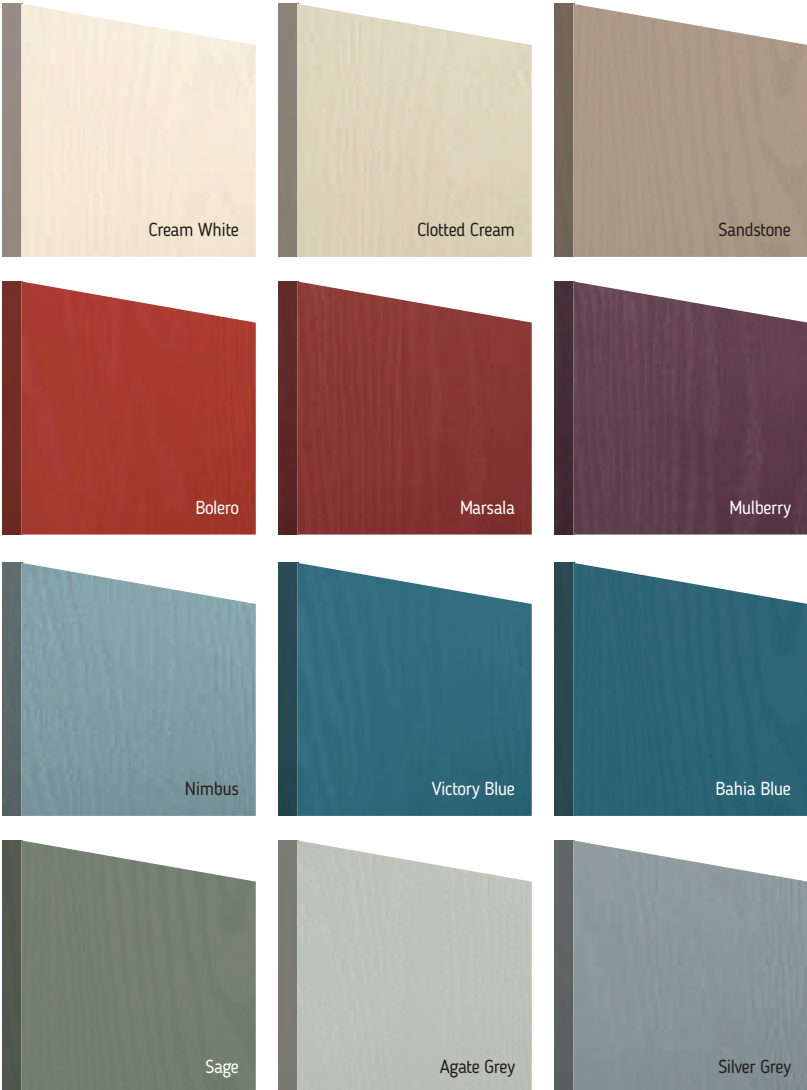

We offer a range of 8 external colours with a white interior as standard. Coloured both sides is available as a cost option.

Premium Colours

Our range of 38 premium colours are created using state-of-the-art coating technologies as used in the yacht industry. The paint has been prepared to the recommended gloss level which range from a Semi-Matt, Satin or Semi-Gloss sheen dependent upon colour.