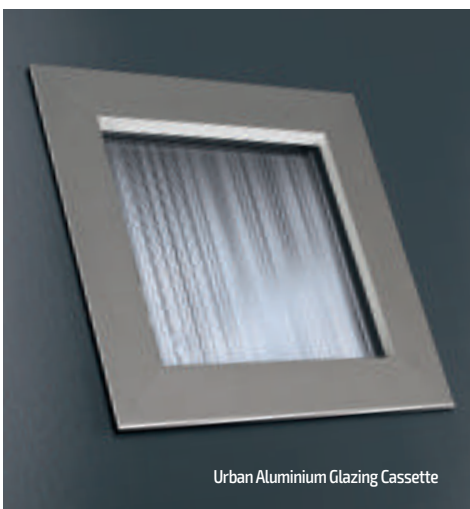

Links Urban Contemporary Doors

The Urban range of contemporary doors is setting new standards in modern, upmarket entrances, allowing for a unique, clean, authentic style that's customised for each individual home. All styles use the unique Links 'smooth' door blank which are glazed using a brand new contemporary chamfered cassette system in a choice of either Aluminium or Colour-matched finishes.

Urban Aluminium Glazing Cassette