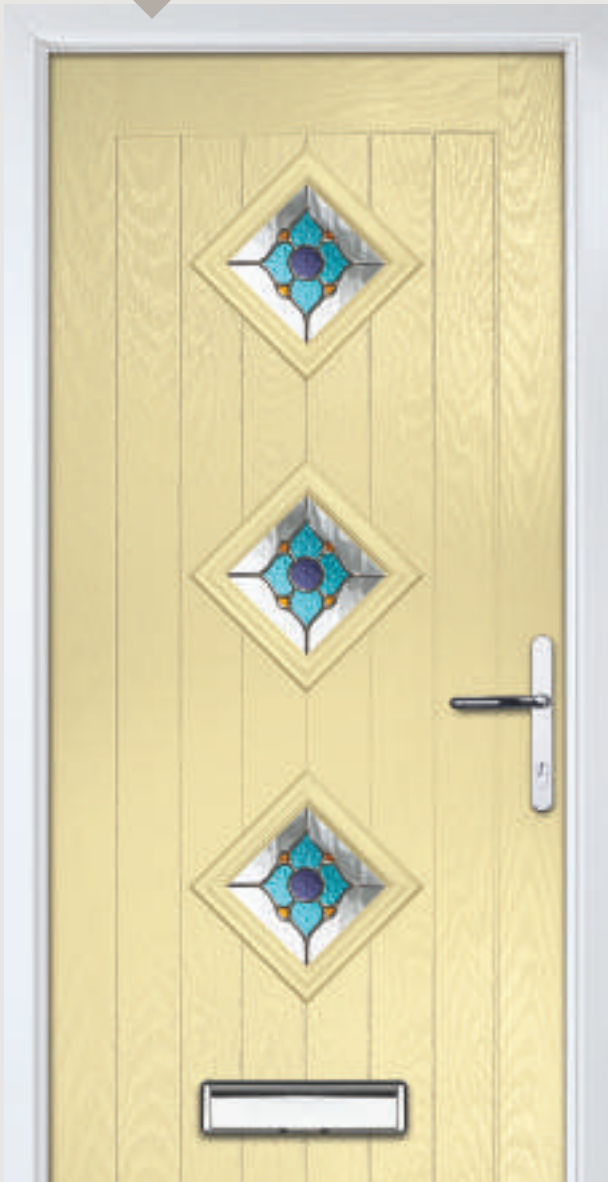

Door Colour: **Cotswold**
Decorative Glass: **Simplicity**

Shown with Belfry 3 option

Door Colour: **Vanilla**
Decorative Glass: **Dorchester**

Shown with Belfry option

Door Colour: **Clay**
Decorative Glass: **Murano Black**