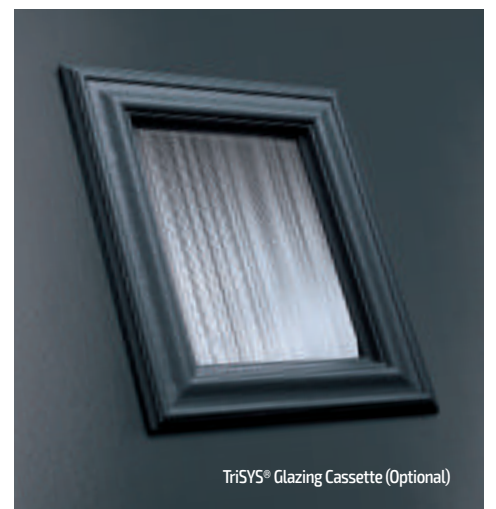

Urban Colour-Matched Glazing Cassette

TriSYS® Glazing Cassette (Optional)