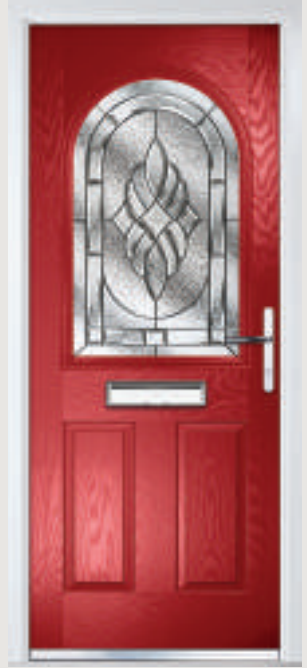

Door Colour: Red
Decorative Glass: Elegance