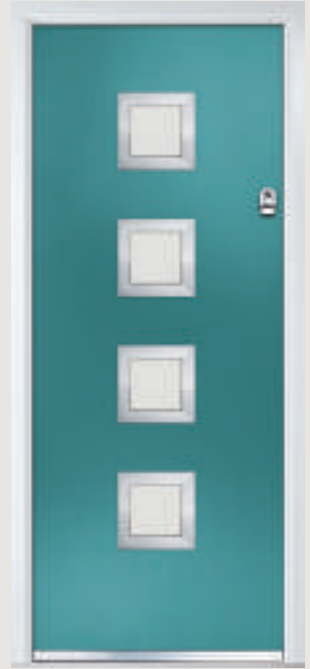

Door Colour: Stormy Seas
Decorative Glass: Satin