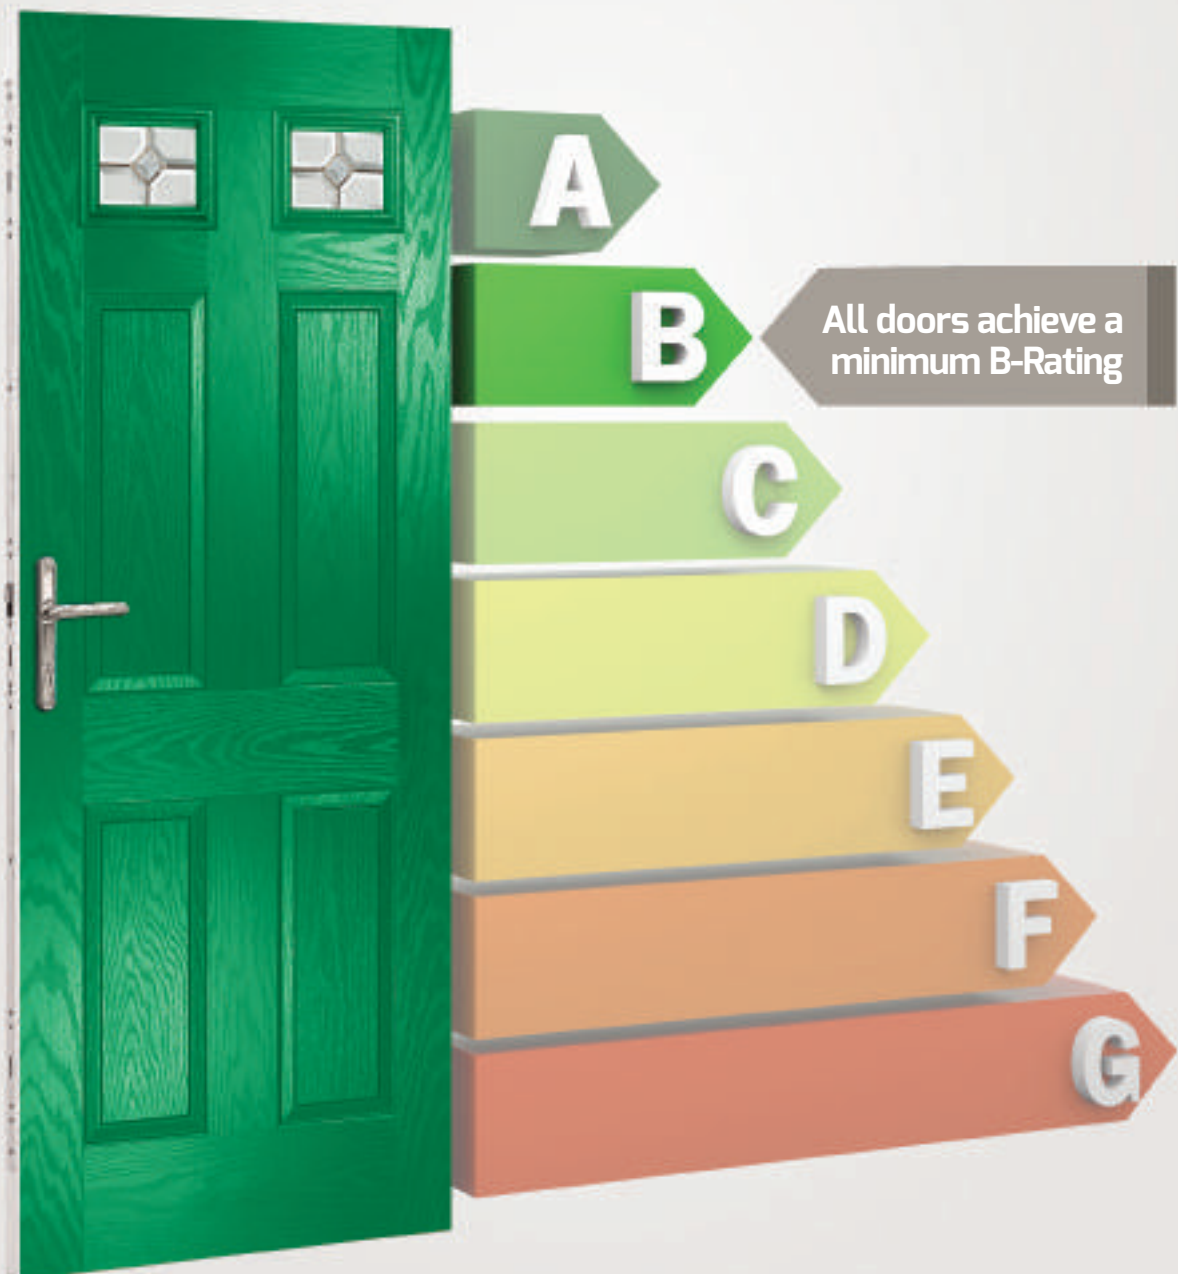

The warm foam core allows the door to have a significantly better 'U' value than any other option on the market and our entire range meets with the requirements of the current Building Regulations.

There are various upgrades to the glass options which increase the thermal performance of the door to find the U-Value of your individual door set please visit the Buildcheck calculator which contains the current DOORCO door range.