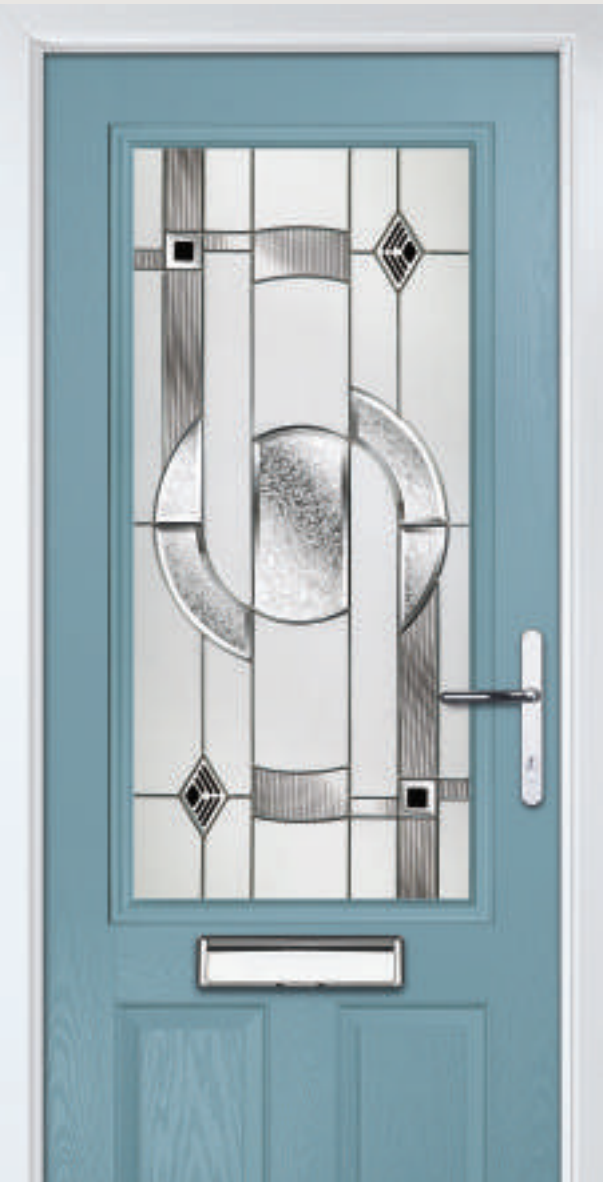

Door Colour: **Nimbus**
Decorative Glass: **Modena**