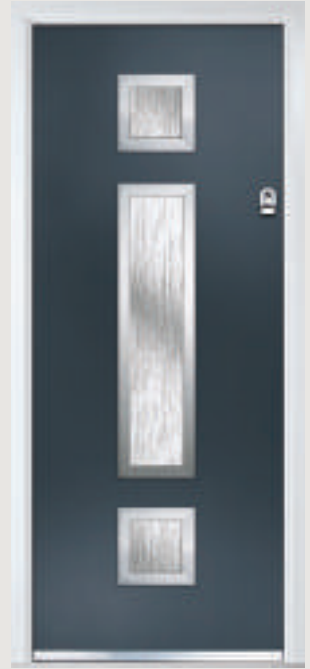

Door Colour: **Victory Blue**
Decorative Glass: **Tahoe Black**

Door Colour: **Agate**
Decorative Glass: **Kensington**

Door Colour: **Twilight**
Decorative Glass: **Millennium**

Door Colour: **Anthracite**
Decorative Glass: **Rain**