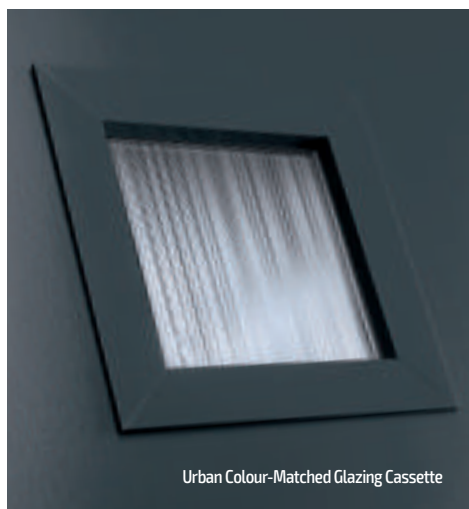

Urban Aluminium Glazing Cassette

Urban Colour-Matched Glazing Cassette