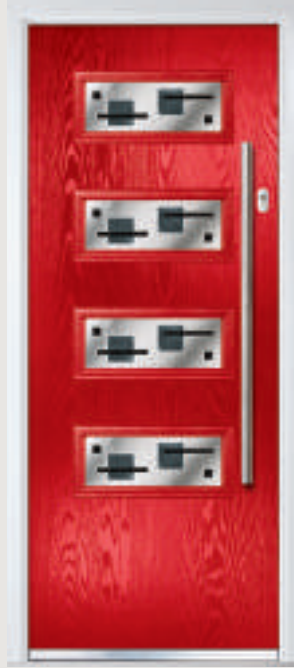

Door Colour: Diablo
Decorative Glass: Lucero