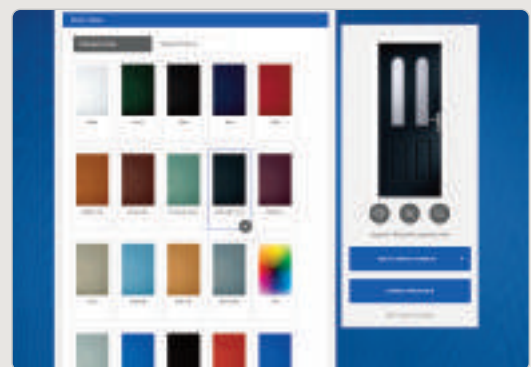

Choose your Door Colour