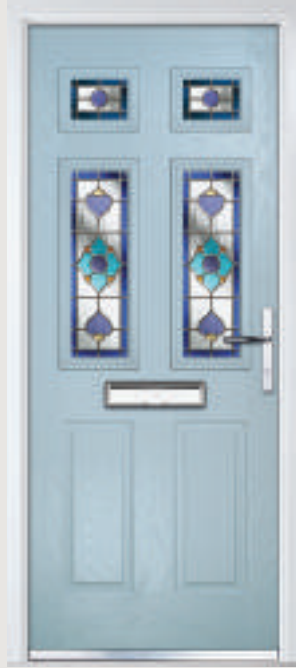

Grained Traditional Doors

The traditional six-panel door can be enhanced with either two or four small glazing details.

Troon

Muirfield Option

Solid Option

Door Colour: Irish Oak
Decorative Glass: Classic

Door Colour: Cotswold
Decorative Glass: Dorchester Blue