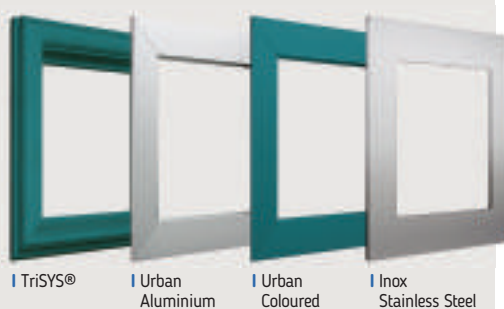

Choice of Glazing Cassettes

As door designs become more diverse, customers need a range of glazing cassette to suit any door in their home. DOORCO supplies the leading TriSYS® 3-Part glazing system from ODL Europe as standard. As an alternative, the high-end Inox and Urban cassettes are also popular and provide either a colour-matched, aluminium or stainless steel finish.

Glazing Service

Our in-house specialist team offers a bespoke service to pre-glaze doors using the TriSYS®, Inox or Urban cassette.