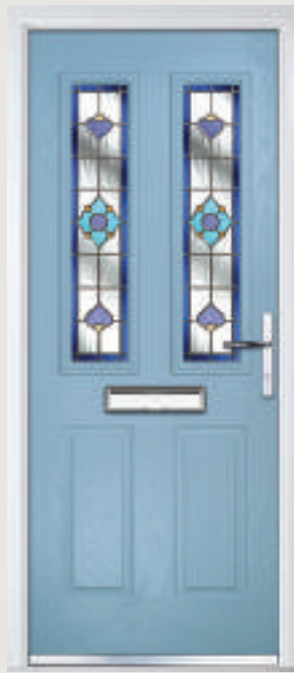

Door Colour: **Stormy Seas**
Decorative Glass: **Linear**