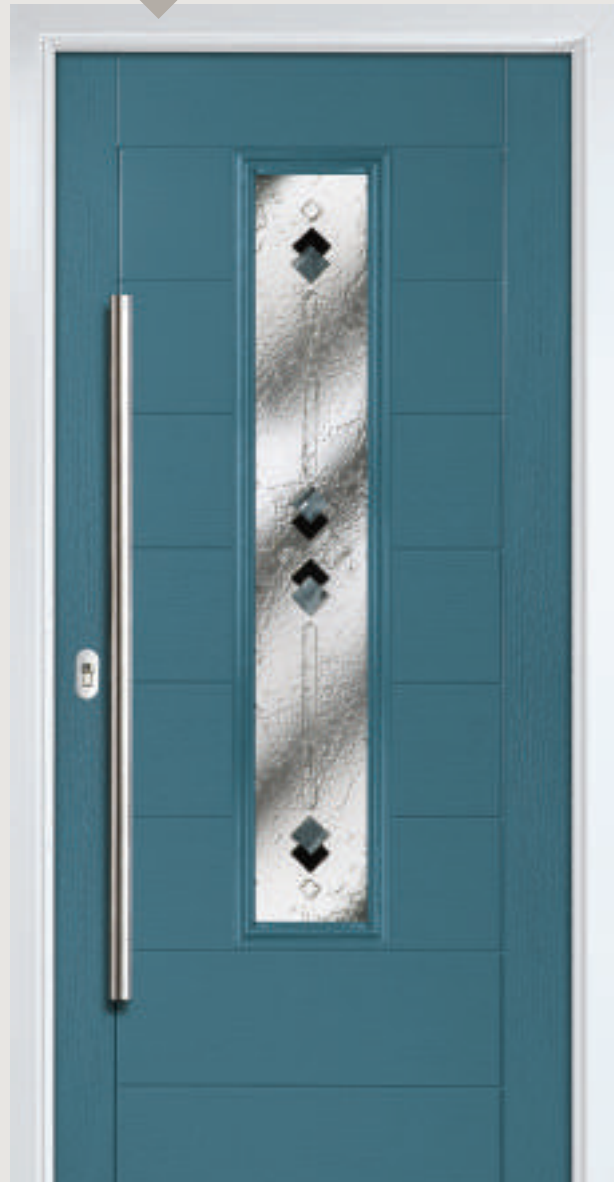

Door Colour: Clay
Decorative Glass: Linear

Shown with Augusta cassette option

Door Colour: Victory Blue
Decorative Glass: Symphony

Seminole

Grained Contemporary Doors

The Seminole is a very popular contemporary door design with an abundance of glazing options and positions.