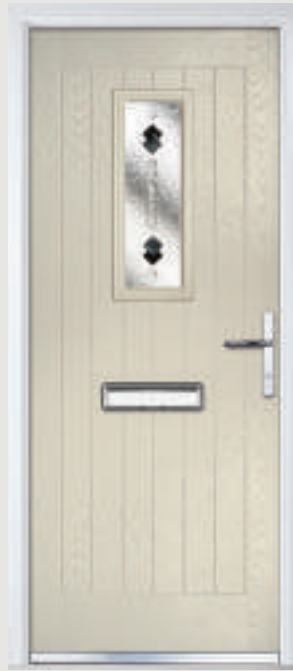

Door Colour: **Moonshine**
Decorative Glass: **Classic**

Door Colour: **Clotted Cream**
Decorative Glass: **Symphony**

Door Colour: **Stormy Seas**
Decorative Glass: **Murano**

Door Colour: **Irish Oak**
Decorative Glass: **Simplicity Brass**