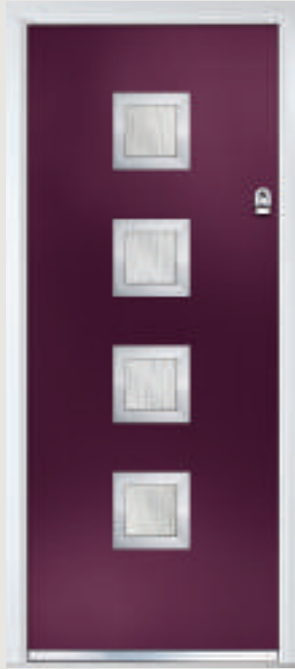

Door Colour: Very Berry
Decorative Glass: Millennium