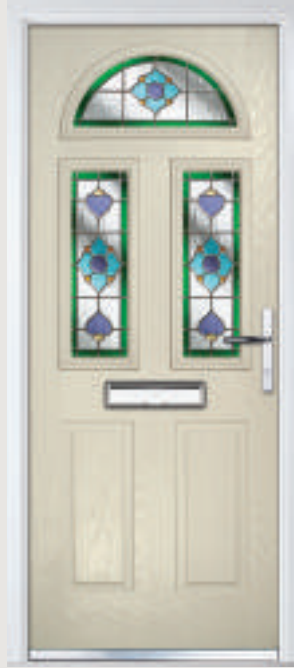

Shown with Portrush glazing option