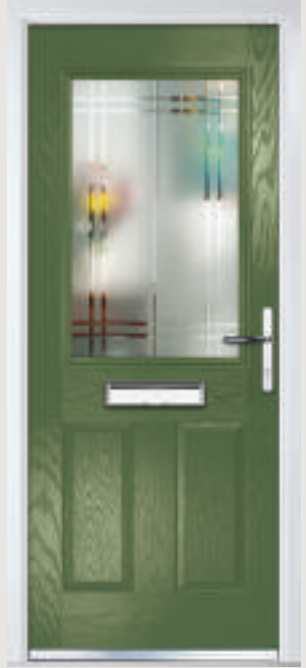

Shown with GridLite glazing option