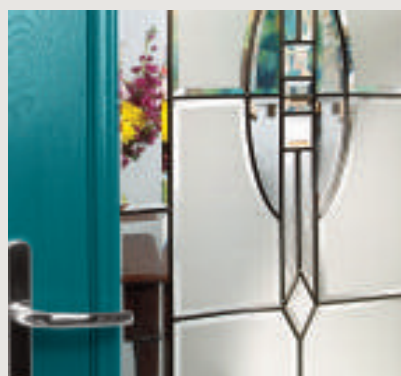

Decorative Glass

RegaLead is the largest supplier of decorative components to the glass and door industry and offers the widest range of traditional and contemporary glass designs, so our customers have infinite options for their front door. As well as being market leaders, innovation is key, with glass specifications providing the lowest U values of any decorative glass on the market; compliance with Document Q P1A (EN356) on Security Plus units, and the pioneering stainless steel Inox glass and glazing systems.