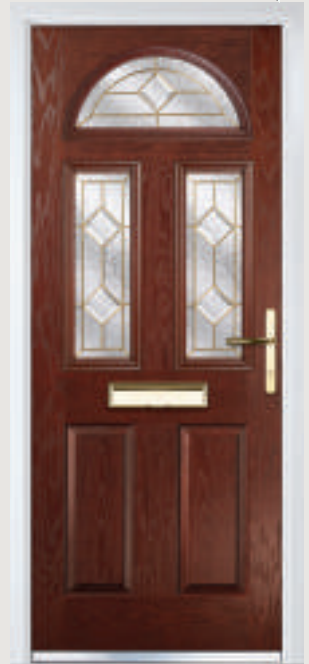

Door Colour: Rosewood
Decorative Glass: Simplicity Brass