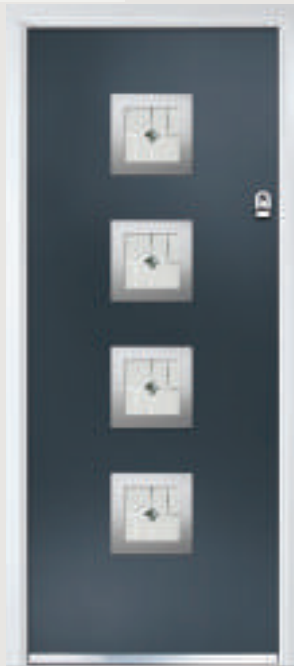

Door Colour: Anthracite
Decorative Glass: Roma