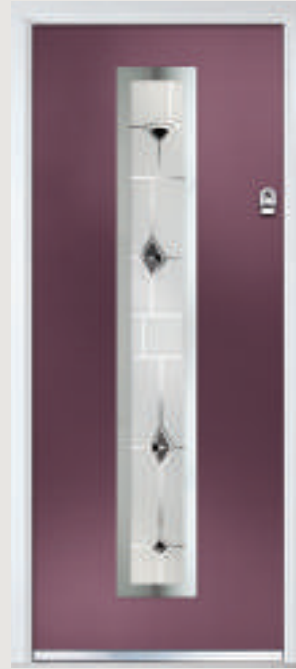

Door Colour: **Mulberry**
Decorative Glass: **Murano Black**