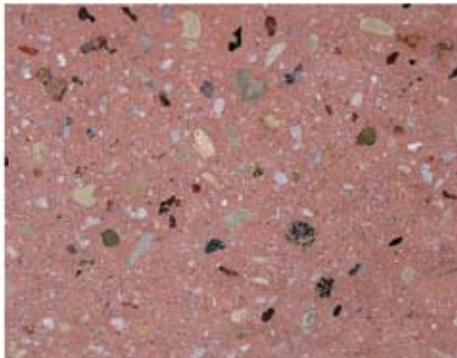

# *LifeTime* Floors™ by **Bomanite**®

## Artera • Mosaic • Revealed

### COLOR CHART

Color - Decorative Aggregate

**Slate - Salt & Pepper**

**Deep Red - Heritage Pea**

**Plum - Rose Quartz**

**Goldenrod - Carmel**

**Beachsand - Wintergreen**

**Ember - Salt & Pepper**

**Leather - Salt & Pepper**

**Maize - Carmel**

**Hazel Brown - Ebony Antique**

**Terra Cotta - Violetta**

**White - Salt & Pepper**

**Natural Gray - Ebony Antique**

NOTE: Actual finish and color will vary based on job conditions, finishing techniques, and curing methods. Test samples are recommended for owner approval prior to job start up.