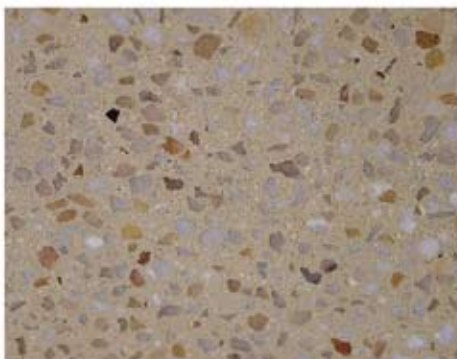

### COLOR CHART

Color - Decorative Aggregate

**Slate - Salt & Pepper**

**Deep Red - Heritage Pea**

**Plum - Rose Quartz**

**Goldenrod - Carmel**

**Beachsand - Wintergreen**

**Ember - Salt & Pepper**

**Leather - Salt & Pepper**

**Maize - Carmel**

**Hazel Brown - Ebony Antique**

**Terra Cotta - Violetta**

**White - Salt & Pepper**

**Natural Gray - Ebony Antique**

NOTE: Actual finish and color will vary based on job conditions, finishing techniques, and curing methods. Test samples are recommended for owner approval prior to job start up.