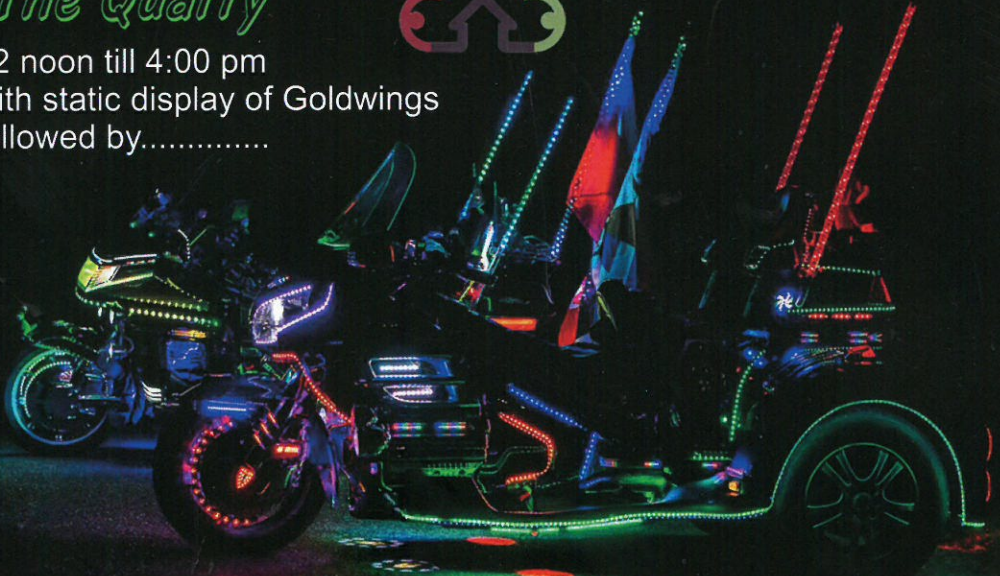

Shrewsbury Goldwing Light Parade

2017

Saturday 8th April

2017

Second Annual Event in aid of

Shropshire Autism Hub

The Quarry

12 noon till 4:00 pm
with static display of Goldwings
followed by.....

Lachaise Photography

 COLIN APPLEBY
GOLDWING CENTRE

 bmf

.....Evening Lit Parade at 8:15 pm
from the Quarry riding around
the town returning to the Quarry

See our facebook page for full details and updates

Shrewsbury Gold Wing Light Parade