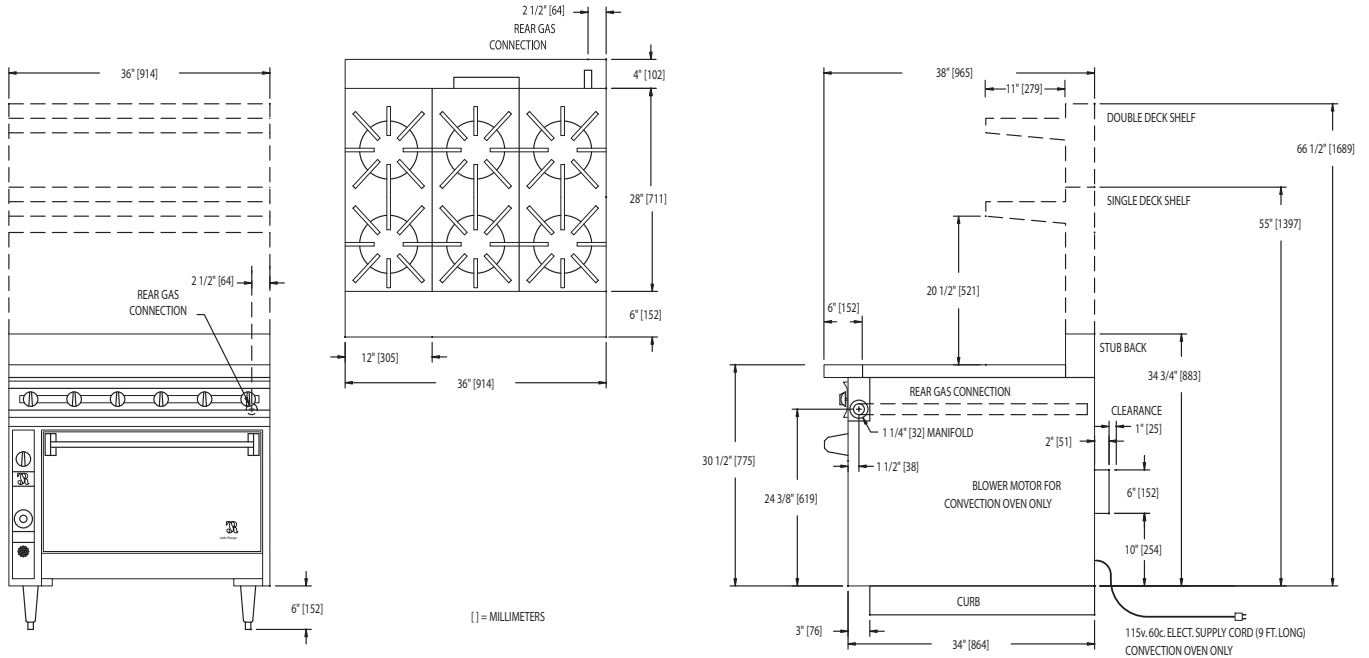

SIX OPEN BURNER RANGE

MODEL	BTUS	WIDTH	DEPTH	HEIGHT	APPX. SHP. WT.
JTRH-6-36	245,000	36"	38"	SEE DRAWING	690 LBS.
JTRH-6-36C	240,000	36"	38"	SEE DRAWING	740 LBS.

ELECTRIC CONVECTION OVEN ONLY:

- Power Supply: 115/60/1 - 6 foot cord with 3 prong plug
- Total maximum amps 4.0/oven
- Electronic Spark Ignitor: activated by power switch, ignites standing pilot
- Fan Switch: three positions, on for normal operation, on for quick cool down, off.

NOTE: SPECIFY TYPE OF GAS WHEN ORDERING.

UTILITY INFORMATION:

- Ranges are supplied with 1-1/4" front manifold connection and a 1" or 3/4" capped rear manifold connection. For rear manifold connection, remove cap. Ranges are supplied with 3/4" gas pressure regulator. For 1-1/4" or 1" gas pressure regulator, see accessories. (Specify required front manifold cap and cover when ordering.)
- Required operating pressure:
  Natural Gas 5" W.C. minimum
  Propane Gas 10" W.C. minimum
  14" W.C. maximum

Note: This unit must be connected with the gas appliance regulator supplied.