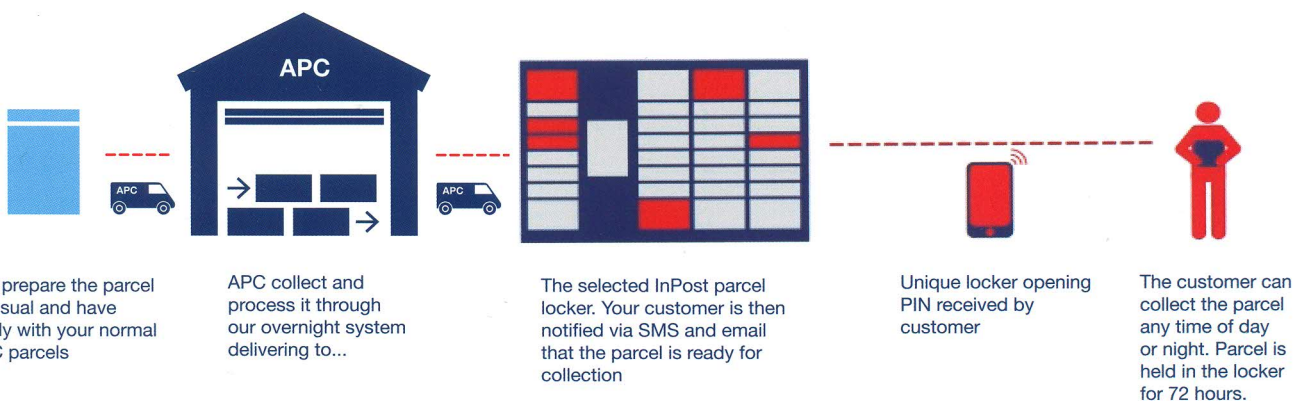

Collect parcels in as little as 7 seconds

Choice

A delivery option to suit their needs

Automation

Providing a consistent customer experience

Locker Locations

What happens to your parcel

If you would like to find out more please visit our website
www.apc-overnight.com