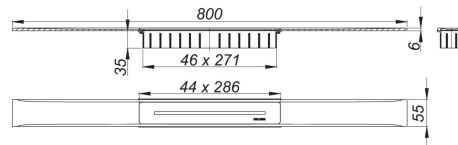

21. November 2019

DALLMER**shower channel CeraFloor Select red gold matt, 800 mm**

Product No. **538307**
 EAN: 4001636538307
 Discount group: 11

For installation with drain bodies DallFlex, DallFlex Plan, DallFlex vertical and shower underlays DallFlex Floor, DallFlex Floor Plan, DallFlex Wall, DallFlex Wall Plan.
 Drainage Strip with engineered precision fall, flush-mounted in the shower area.
 Suitable for floor finish of 10 – 32 mm and wall finish of 12 – 24 mm (including adhesive), length can be adjusted by one millimeter.

specification:

- cover plate
- accessories for installation and positioning
- temporary blanking plate

material:

304 stainless steel, 6 mm solid, load class K 3 (300 kg), PVD coating in red gold matt

Ordering CeraFloor Select:

Please order drain body DallFlex or shower underlay DallFlex Floor/Wall + shower channel CeraFloor Select as two components.

Product No.	Description	Dimensions
537157	Drain body CeraFlex Plan, DN 40	DN 40
537164	Drain body CeraFlex vertical, DN 50	DN 50
537140	Drain body CeraFlex, DN 50	DN 50
539304	Drain body DallFlex EPS assembled, DN 50	DN 50
539311	Drain body DallFlex Plan EPS assembled, DN 40	DN 40
539014	Drain body DallFlex Plan, DN 40	DN 40
539076	drain body DallFlex vertical, DN 50	DN 50

21. November 2019

DALLMER

539007

drain body DallFlex, DN 50

DN 50