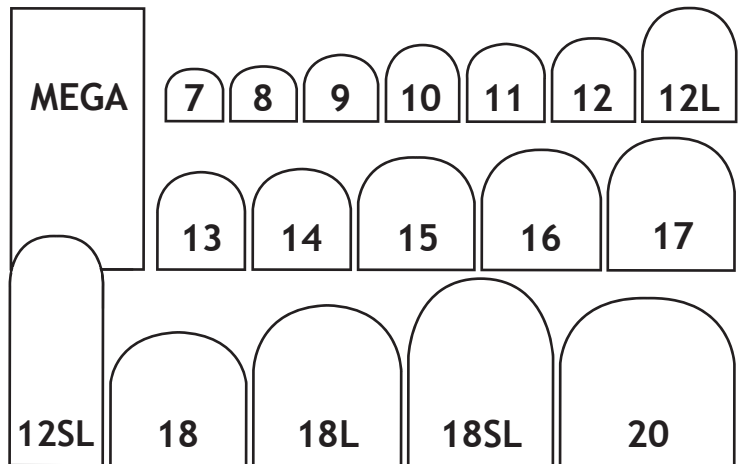

TWO-PLY LUXE SUPERIOR PINLIFTS

49¢/PR • 44¢/PR (BOX OF 50 PR)

- Bottom layer with sound-dead and cushioning properties
- Precise grinding & finishing with an advanced pinhead for longer wear
- Available in two pin diameters:
  - Gold pin (Black, Brown, Oak)
  - Aqua Superfine Pin (Black only)