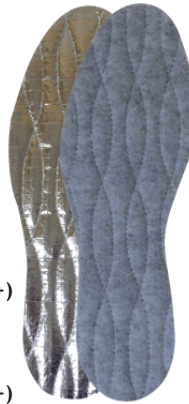

FARRAR THERMAL INSOLE

- Foam & felt with aluminium foil
- Packaged

SIZES:
MENS:
• 6/7 to 12/13
WOMENS:
• 4/5 to 8/9

MENS
$3.20/PR
$2.95/PR (12+)

WOMENS
$3.00/PR
$2.75/PR (12+)