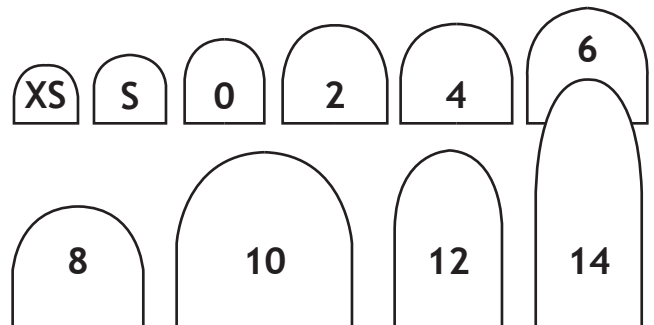

AVANTI DOWEL TIPS

55¢/PR • 50¢/PR (BOX OF 50 PR)

COLOUR: Black (Brown and Oak available in sizes 0, 2, 4, 8, 10)
PIN GUAGE: Gold, Silver, Copper, Blue, Aqua