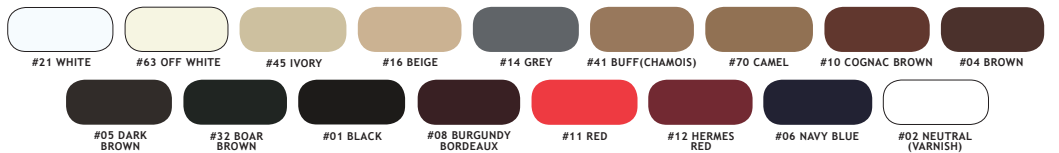

SIZE: 36 1/2" x 33 1/2" (XL)
THICKNESS: 1.8 mm
COLOURS: Black, Light Brown, Dark Brown, Oak, White

\$25.35/SHEET
 \$24.80/SHEET (5+)

SPRAY DYES AND SHOE CREAM

SAPHIR TENAX SPRAY DYE

A premium spray paint used to change the colour of leather and vinyl. *314 gr is available in : Black, Boar Brown, Brown, White and Neutral (Varnish) only.

4.23 OZ./120 GRAM
 \$7.60/EA
 \$7.30/EA (6+)

11.07 OZ./314 GRAM
 \$15.05/EA
 \$14.75/EA (6+)

KELLY'S PROFESSIONAL GRADE SHOE CREAM

Contains natural carnuba wax for a high gloss shine. **SIZE:** 1.5 oz

44 COLOURS!