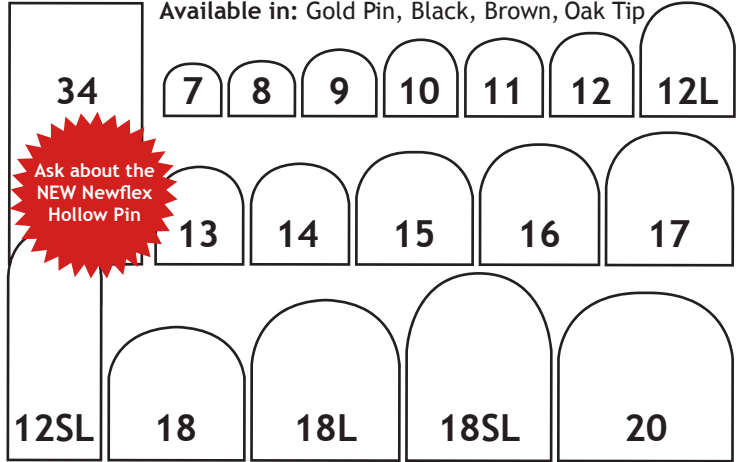

SUPERTAP LADIES PINLIFTS 55¢/PR • 50¢/PR (BOX OF 50 PR)

Available in: Gold Pin, Black, Brown, Oak Tip