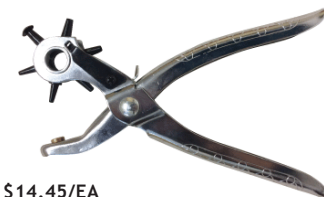

\$72.00

GERMAN T-4 & T-5 SETTING MACHINE

- Sets eyelets, lace hooks & dome snaps
- Cuts holes

NEW!

T-4
(4" THROAT)
\$168.00

T-5
(5" THROAT)
\$233.00

CRAFTEX 8.5" REVOLVING PUNCH PLIERS

- Hand Leather Punch Rotating Head
- Brass cutting pad chrome plated handles
- 6 Hole Sizes
- 8 1/2" long