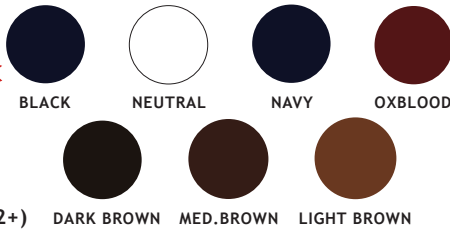

MEN'S

- 40/41 = SMALL (6-8)
- 42/43 = MEDIUM (8-10)
- 44/45 = LARGE (10-12)
- 46/47 = X-LARGE (12-13)

❄️ SPRAY DYES AND CREAMS ❄️

PALC SUEDE / NUBUCK SPRAY

SIZE: 200 ml

AVAILABLE IN 7 COLOURS!

\$3.25/EA
\$2.99/EA (12+)