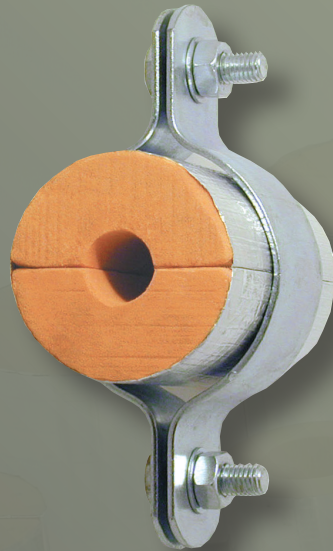

**(Full specification available on request.
For full details please contact our
sales department).**

Wood Blocks:

- FSC approved wood only available on special request
- Manufactured from Obeche wood, 100mm in length (longer lengths available to order).
- Foil facing for vapour sealing available to order thus reducing condensation.

Blocks can be 'notched out' for trace heating, allowing cables to be run alongside piping underneath insulation.

PHENOLIC & WOOD BLOCK RANG

All sections cut to 100mm lengths. Other sizes available to order.

15mm THICKNESS - For Copper Tube

Tube O.D.	Total O.D.	Clip	part no.
15mm	45mm	SZ1125D	FA1515
22mm	52mm	SZ1325D	FA2215
28mm	58mm	SZ5425D	FA2815
35mm	65mm	SZ1425D	FA3515
42mm	72mm	SZ7025D	FA4215
54mm	84mm	SZ8325D	FA5415
67mm	97mm	RZ1726D	FA6715
76mm	106mm	SZ10025D	FA7615
108mm	138mm	SZ1925D	FA9815
133mm	163mm	SZ9925D	FA9315
159mm	189mm	G62193M	FA9915