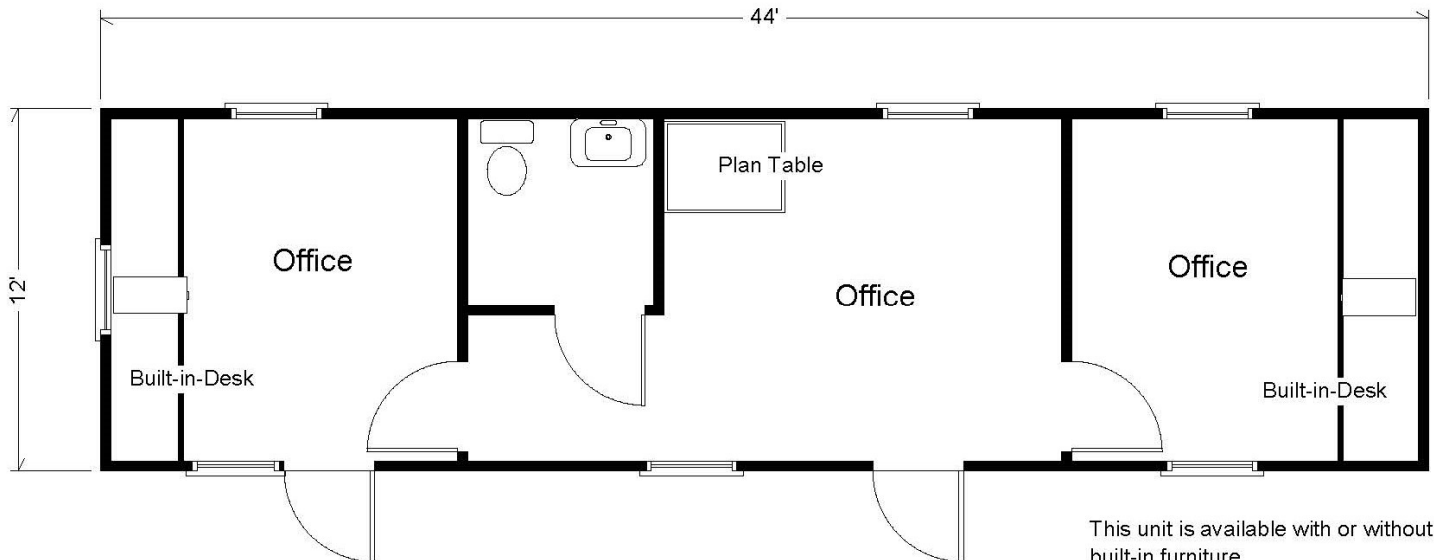

Modular Building Available For Sale or Lease

12' x 44' Mobile Office Trailer

Building Description

- ◆ 12' x 44' FL Code Modular Office
- ◆ Business Occupancy
- ◆ Wind Design for Anywhere in Florida
- ◆ Aluminum Sided
- ◆ Three Offices
- ◆ Half Bath
- ◆ Built-in Desks
- ◆ Plan Table
- ◆ Central AC