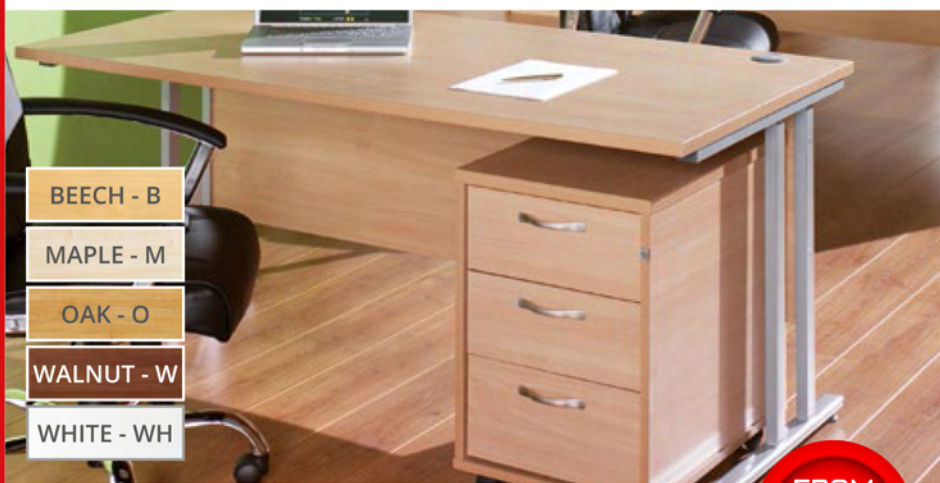

THE **BIGGEST** DEALS, AT THE **BEST** PRICES

DESK AND PEDESTAL BUNDLES

- BEECH - B
- MAPLE - M
- OAK - O
- WALNUT - W
- WHITE - WH

SILVER FRAME	WHITE FRAME	BLACK FRAME	SIZE	PEDESTAL	PRICE
SO-SBS212	SO-SBWH212	SO-SBK212	1200mm	2 Drawer	£190.00
SO-SBS214	SO-SBWH214	SO-SBK214	1400mm	2 Drawer	£195.00
SO-SBS216	SO-SBWH216	SO-SBK216	1600mm	2 Drawer	£200.00
SO-SBS312	SO-SBWH312	SO-SBK312	1200mm	3 Drawer	£190.00
SO-SBS314	SO-SBWH314	SO-SBK314	1400mm	3 Drawer	£195.00
SO-SBS316	SO-SBWH316	SO-SBK316	1600mm	3 Drawer	£200.00