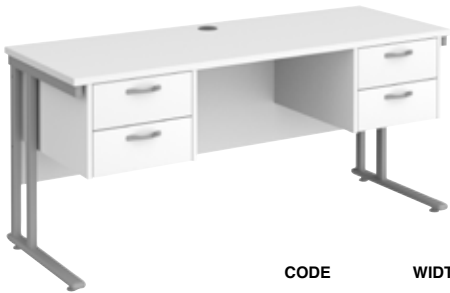

600MM DEEP - DOUBLE PEDESTAL

FROM
£245.00

CODE	WIDTH	DEPTH	PRICE
SO-MC616P22	1600mm	600mm	£245.00
SO-MC618P22	1800mm	600mm	£255.00