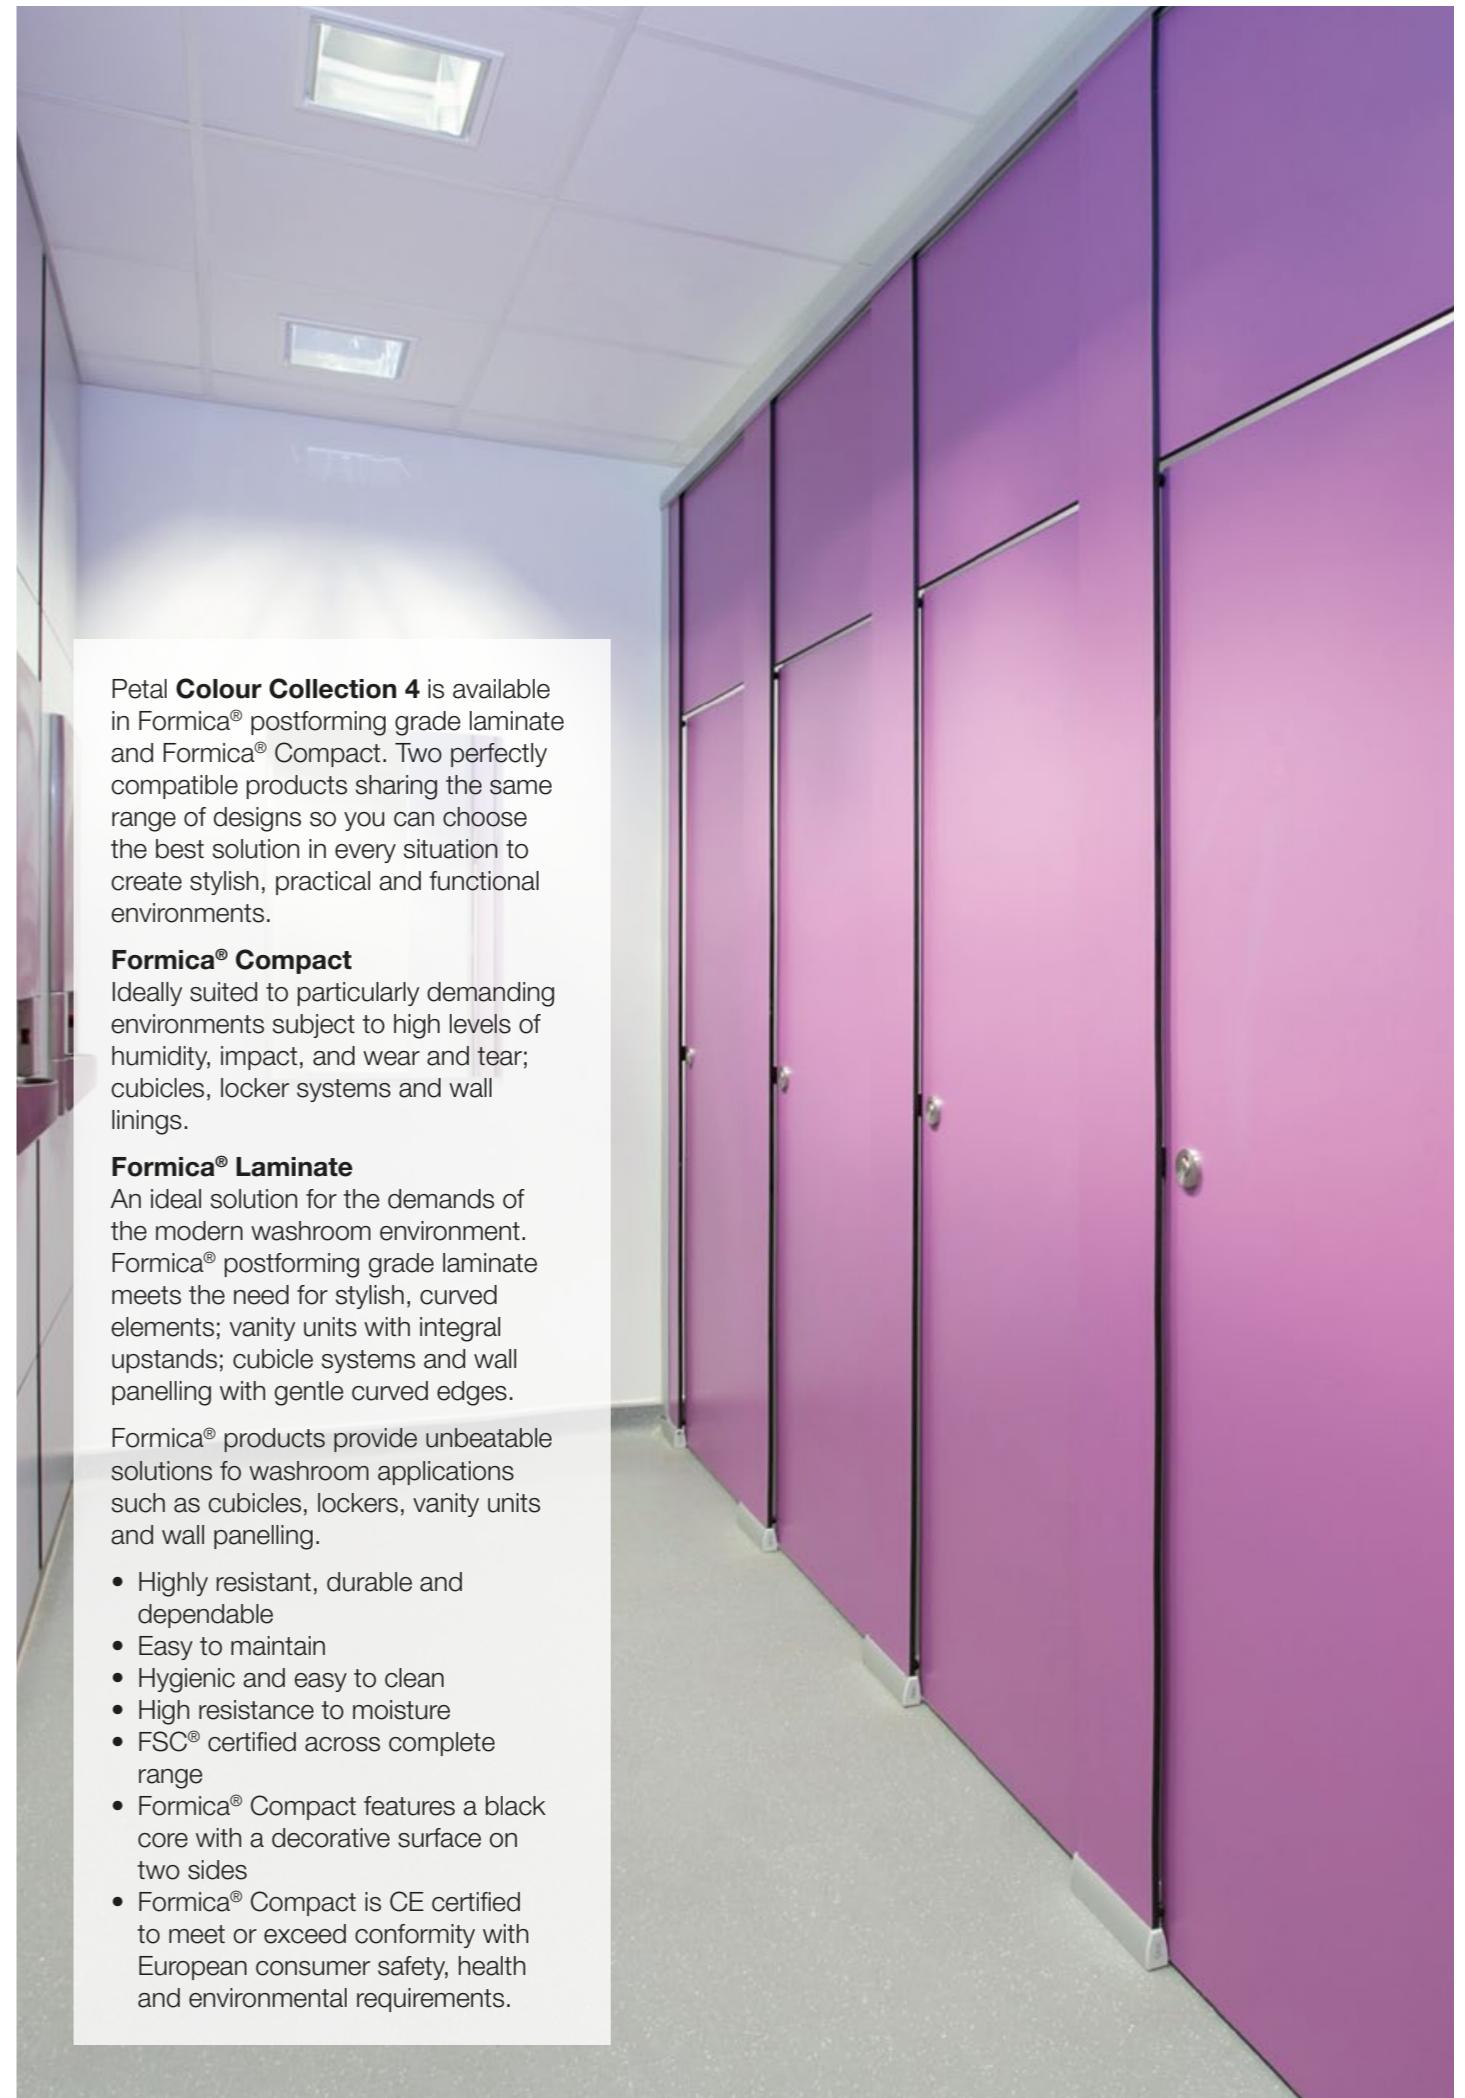

Petal **Colour Collection 4** is available in Formica® postforming grade laminate and Formica® Compact. Two perfectly compatible products sharing the same range of designs so you can choose the best solution in every situation to create stylish, practical and functional environments.

Formica® Compact

Ideally suited to particularly demanding environments subject to high levels of humidity, impact, and wear and tear; cubicles, locker systems and wall linings.

Formica® Laminate

An ideal solution for the demands of the modern washroom environment. Formica® postforming grade laminate meets the need for stylish, curved elements; vanity units with integral upstands; cubicle systems and wall panelling with gentle curved edges.

Formica® products provide unbeatable solutions for washroom applications such as cubicles, lockers, vanity units and wall panelling.

- Highly resistant, durable and dependable
- Easy to maintain
- Hygienic and easy to clean
- High resistance to moisture
- FSC® certified across complete range
- Formica® Compact features a black core with a decorative surface on two sides
- Formica® Compact is CE certified to meet or exceed conformity with European consumer safety, health and environmental requirements.