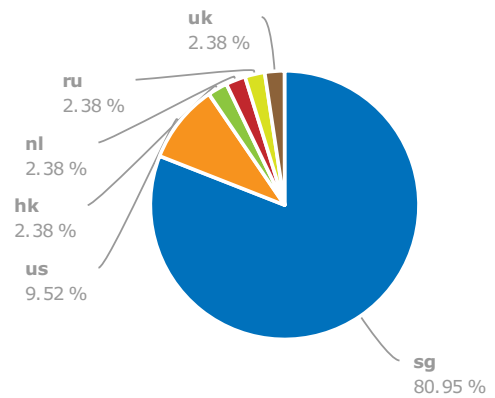

Overview

Database: Google Singapore
Date: 25 Sep 2014 (live)

Overview

SEMrush rank	16,794
SE Traffic	166
SE Traffic price	\$590
Ads Traffic	0
Ads Traffic Price	\$0

Databases

Organic keywords

apixel.com.sg - Organic keywords report for this domain