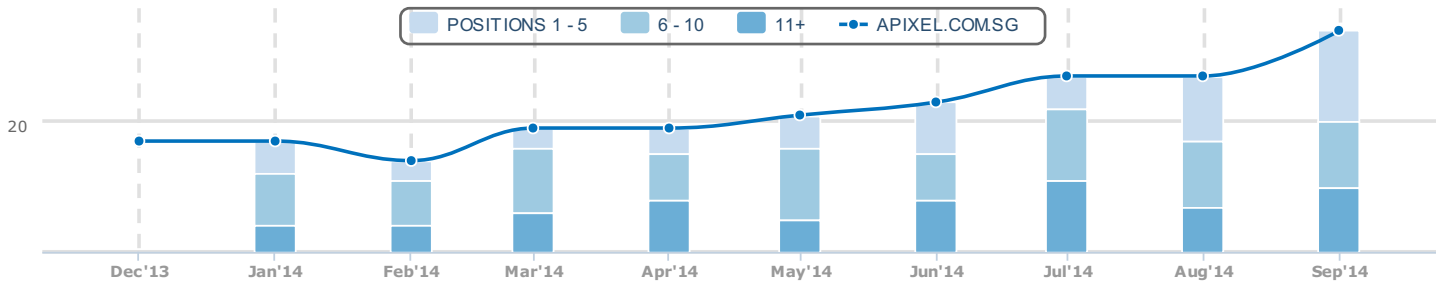

Overview

Database: Google Singapore
Date: 25 Sep 2014 (live)

Overview

SEMrush rank	16,794
SE Traffic	166
SE Traffic price	\$590
Ads Traffic	0
Ads Traffic Price	\$0

Databases

Organic keywords

apixel.com.sg - Organic keywords report for this domain

Database: Google Singapore

Date: 25 Sep 2014 (live)

Filters: none

Organic keywords 1 - 31 (33)

Keyword	Pos	Volume	CPC	URL	Traffic %	Costs %	Com.	Results	Trend	Last update
it maintenance singapore	1 (1)	110	0.84	www.apixel.com.sg/	31.14	7.36	0.87	99.6m		3 days ago
it support singapore	2 (2)	210	4.99	apixel.com.sg/it...e.html	16.44	23.08	0.92	374.0m		3 days ago
it support singapore	3 (3)	210	4.99	www.apixel.com.sg/	11.38	15.98	0.92	374.0m		3 days ago
it support	6 (6)	320	4.38	apixel.com.sg/it...e.html	9.63	11.87	0.94	2910.0m		3 days ago
it support	7 (7)	320	4.38	www.apixel.com.sg/	7.71	9.50	0.94	2910.0m		3 days ago
it services	7 (8)	210	4.53	www.apixel.com.sg/	5.06	6.44	0.93	120.0m		3 days ago
it services singapore	5 (4)	140	3.56	apixel.com.sg/it...e.html	4.21	4.22	0.95	185.0m		3 days ago
it services singapore	6	140	3.56	www.apixel.com.sg/	4.21	4.22	0.95	185.0m		3 days ago
it service singapore	5 (5)	70	3.35	apixel.com.sg/it...e.html	2.10	1.98	0.88	377.0m		2 days ago
it support sg	4 (5)	40	0.00	apixel.com.sg/it...e.html	1.68	0.00	0.92	808.0m		17 hr ago
cloud solutions singapore	2 (2)	20	0.00	www.apixel.com.sg/...e.html	1.56	0.00	0.97	44.3m		16 Sep 2014
it services companies in singapore	4 (4)	30	2.50	apixel.com.sg/it...e.html	1.26	0.88	0.89	4.9m		13 hr ago
cloud solutions	5 (6)	40	15.02	www.apixel.com.sg/...e.html	1.20	5.09	0.99	314.0m		1 day ago
it services companies in singapore	5 (5)	30	2.50	www.apixel.com.sg/	0.90	0.63	0.89	4.9m		13 hr ago