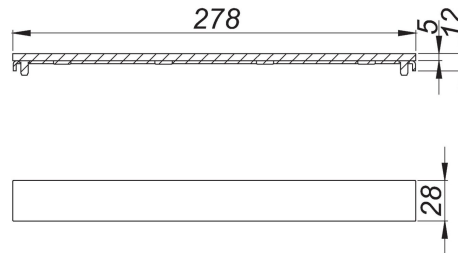

## cover plate CeraFloor/CeraFrame Individual Design satin stainless steel

Product No. **537386**  
 EAN: 4001636537386  
 Discount amount: 11

cover plate for shower channel CeraFloor Individual and CeraFrame Individual,  
 all-purpose design, not to be tiled.

Product No.	Description	Dimensions
537478	shower channel CeraFloor Individual, 800-1500 mm	800-1500 mm
537331	shower channel CeraFrame Individual, 300 x 50 mm	300 x 50 mm