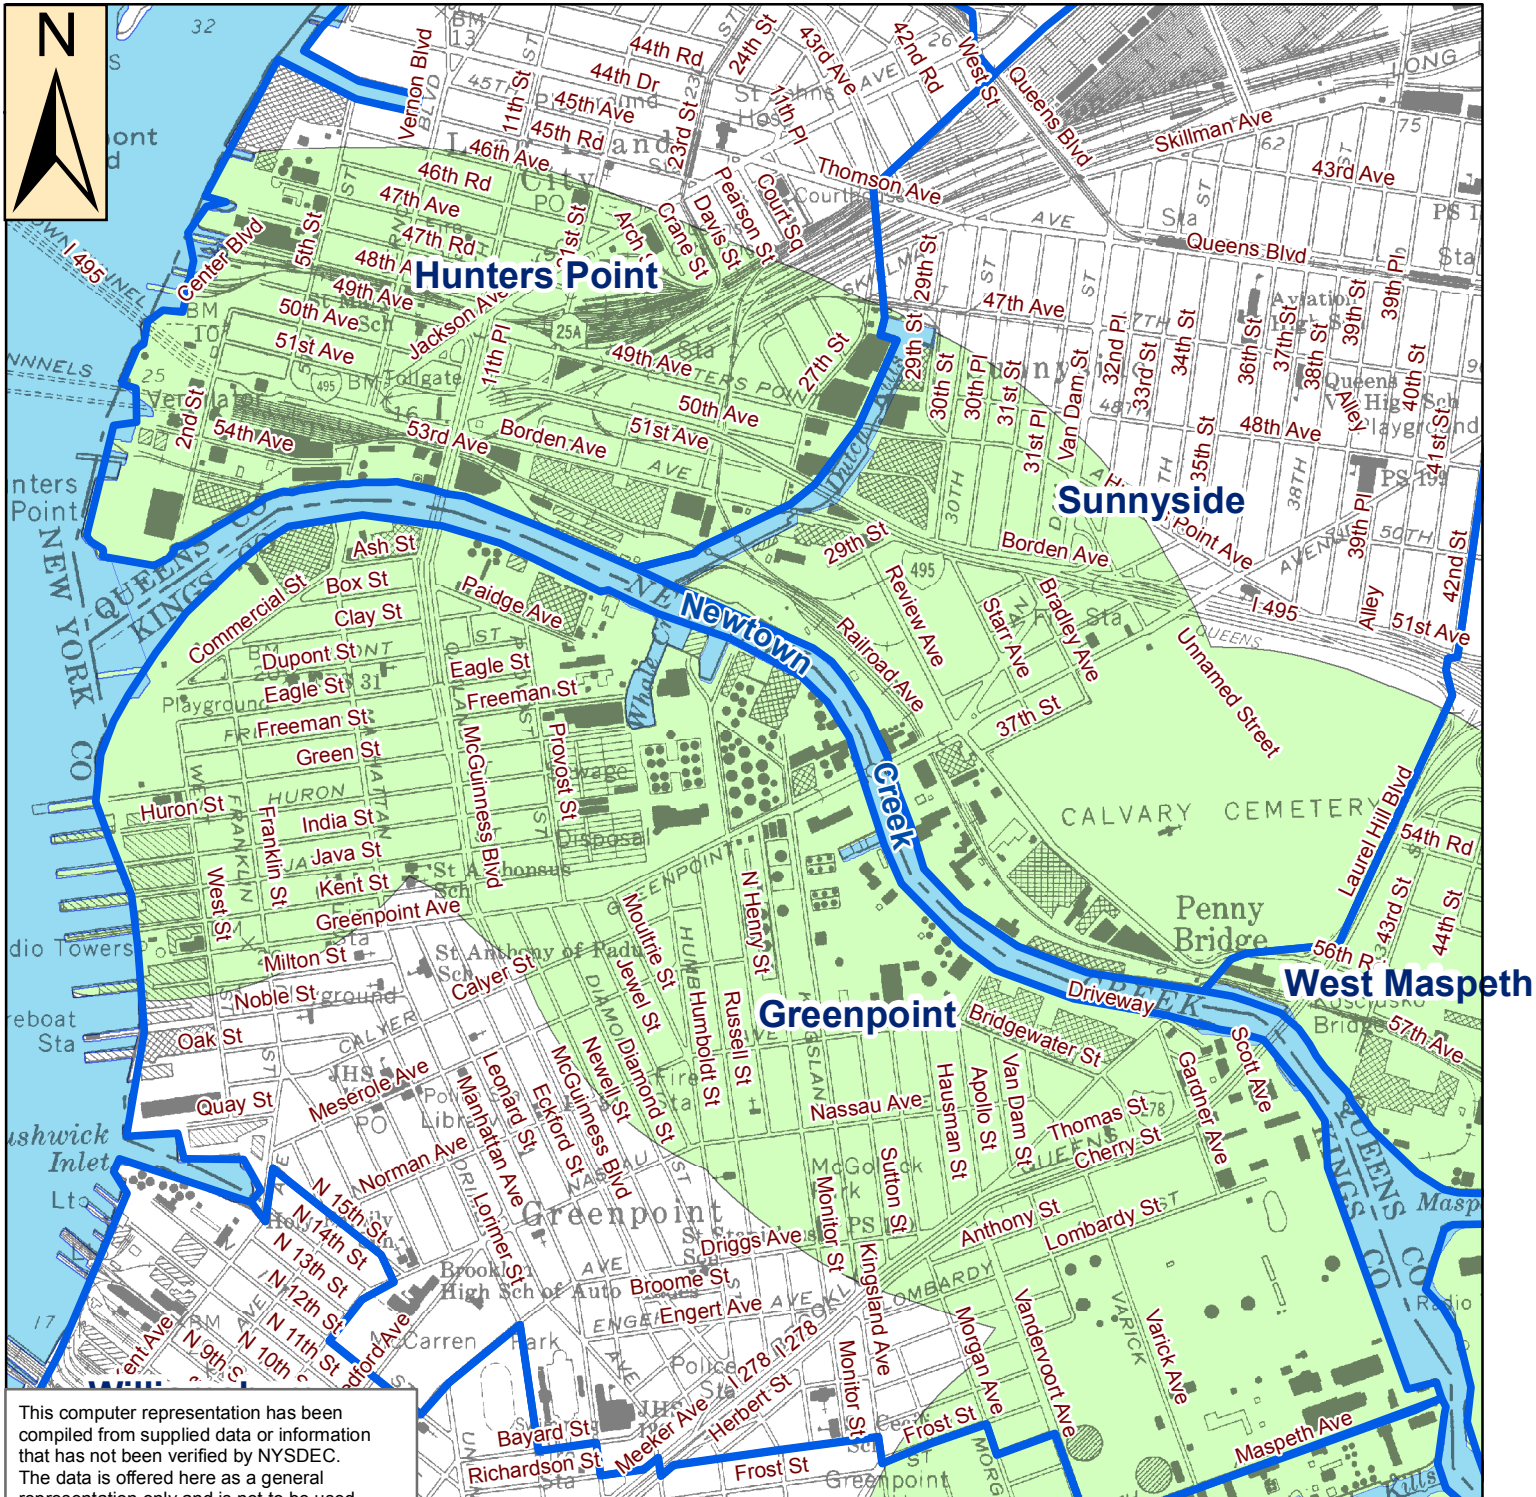

Neighborhoods within one half mile of Newtown Creek, Brooklyn and Queens, New York

This computer representation has been compiled from supplied data or information that has not been verified by NYSEDEC. The data is offered here as a general representation only and is not to be used for commercial purposes without verification by an independent professional qualified to verify such data or information.

NYSEDEC does not guarantee the accuracy, completeness, or timeliness of the information shown and shall not be liable for any loss or injury resulting from reliance.

Data Source for Neighborhood Boundaries: New York City Department of City Planning, Community Data Portal http://home2.nyc.gov/html/dcp/html/neigh_info/nhmap.shtml

Legend

- Newtown Creek Neighborhoods
- 0.5 Mile Radius from Creek
- Estuaries

SCALE: 1:18,000

For questions about this map contact:
 New York State Department of
 Environmental Conservation
 Office of Environmental Justice
 625 Broadway, 14th Floor
 Albany, New York 12233-1500
 (518) 402-8556
 ej@gw.dec.state.ny.us