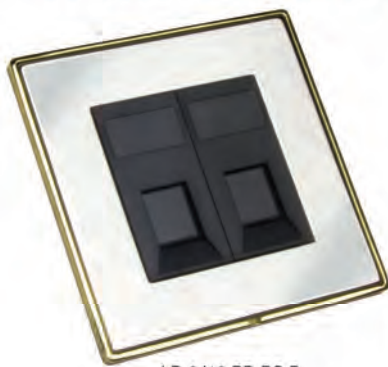

Concealed Fixing Telephone and Data Outlets

LD RANGE

LD 2J12 PB-BS B

1 gang Telephone Master

Nominal Plate Size: 86 x 86 mm

Min. Wall Box Depth: 25 mm

Technical Insert Reference: TCM

Product Code

1 gang Telephone Slave

Nominal Plate Size: 86 x 86 mm

Min. Wall Box Depth: 25 mm

Technical Insert Reference: TCS

Product Code

1 gang RJ12 Outlet Unshielded

Nominal Plate Size: 86 x 86 mm

Min. Wall Box Depth: 35 mm

Technical Insert Reference: J12

Product Code

2 gang RJ12 Outlet Unshielded

Nominal Plate Size: 86 x 86 mm

Min. Wall Box Depth: 35 mm

Technical Insert Reference: 2J12

Product Code

1 gang RJ45 CAT 5E Outlet Unshielded

Nominal Plate Size: 86 x 86 mm

Min. Wall Box Depth: 35 mm

Technical Insert Reference: J45

Product Code

2 gang RJ45 CAT 5E Outlet Unshielded

Nominal Plate Size: 86 x 86 mm

Min. Wall Box Depth: 35 mm

Technical Insert Reference: 2J45

Product Code