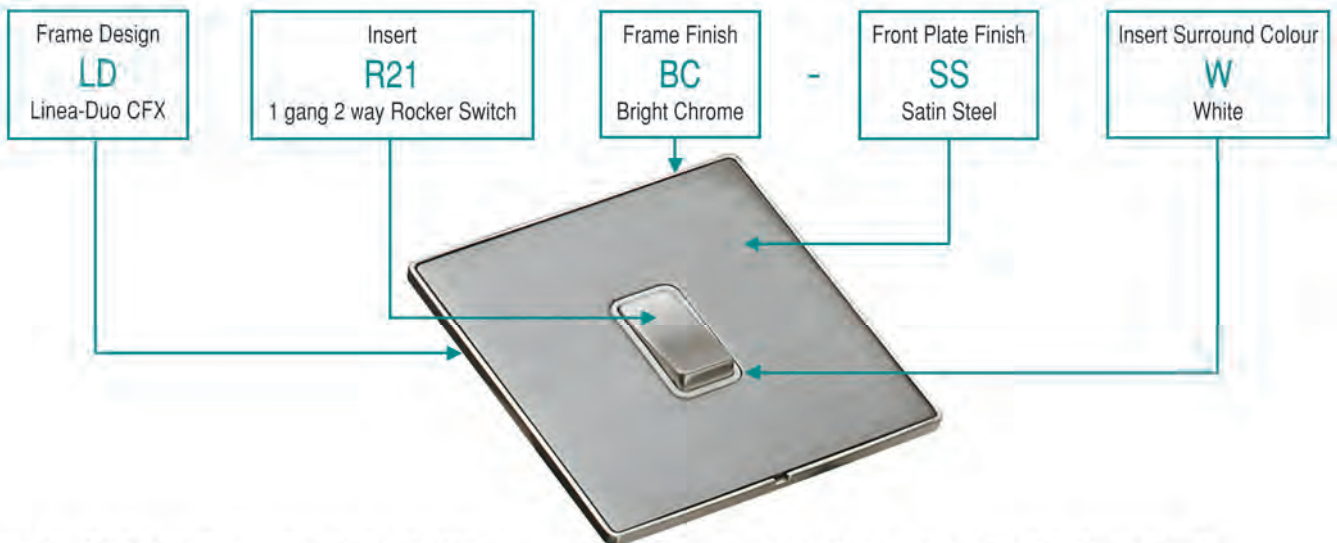

Therefore a Linea-Duo CFX 1 gang 10AX 2 way Rocker Switch as illustrated below = LD R21 BC-SS W.

Frame and Insert Finish	Front Plate Finish						
	Polished Brass	Satin Brass	Antique Brass	Bright Steel	Satin Steel	Black Nickel	Piano Black
Bright Chrome Bright Chrome Frame, Matching Insert with White Surround							
	BC-PB W			BC-BS W	BC-SS W		
Bright Chrome Frame, Matching Insert with Black Surround							
	BC-PB B			BC-BS B	BC-SS B	BC-BK B	BC-N B
Polished Brass Polished Brass Frame, Matching Insert with White Surround							
	PB-PB W	PB-SB W	PB-AB W	PB-BS W	PB-SS W		
Polished Brass Frame, Matching Insert with Black Surround							
	PB-PB B	PB-SB B	PB-AB B	PB-BS B	PB-SS B		
Satin Brass Satin Brass Frame, Matching Insert with White Surround							
		SB-SB W			SB-SS W		
Satin Brass Frame, Matching Insert with Black Surround							
		SB-SB B			SB-SS B		
Antique Brass Antique Brass Frame, Matching Insert with Black Surround							
		AB-SB B	AB-AB B				
Satin Nickel Satin Nickel Frame, Matching Insert with White Surround							
				SN-BS W	SN-SS W		
Satin Nickel Frame, Matching Insert with Black Surround							
				SN-BS B	SN-SS B		
Black Nickel Black Nickel Frame, Matching Insert with Black Surround							
	BK-PB B			BK-BS B		BK-BK B	

Illustration of Product Code configuration to order a Linea-Duo CFX LD R21 BC-SS W

Linea-Duo CFX R21 is a UK Registered Design Certificate No. 3021173.
Linea-Duo CFX SS2 is a UK Registered Design Certificate No. 3021174.
Linea-Duo CFX R21 is a Chinese Registered Design Certificate No. 542090.
Linea-Duo CFX SS2 is a Chinese Registered Design Certificate No. 569781.

Linea-Duo CFX R21 is an Indian Registered Design Certificate No. 465.
Linea-Duo CFX SS2 is an Indian Registered Design Certificate No. 464.