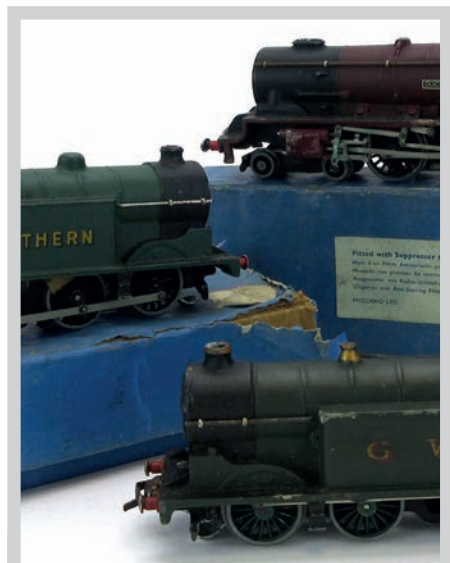

812

Three Hornby Dublo OO gauge loco's comprising: EDL2 Duchess of Atholl, EDL7 0-6-2 tank loco, green Southern livery and EDL7 0-6-2 tank loco, green GWR livery, two boxed (af) (3) £50 - £80

813

A Hornby Dublo OO gauge EDP12 passenger train set including Duchess of Montrose loco, partial box (af) £30 - £40