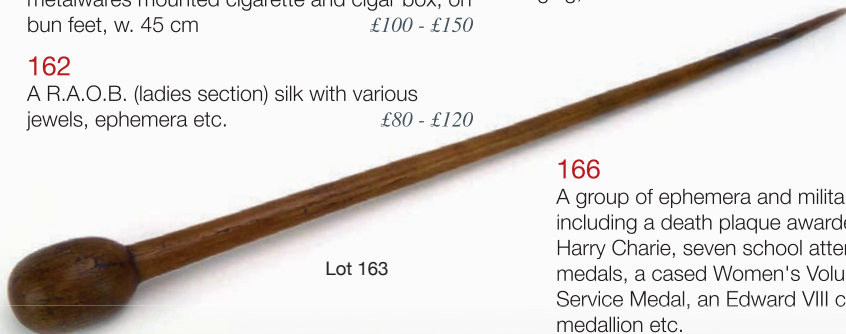

Lot 163

166

A group of ephemera and militaria including a death plaque awarded to Harry Charie, seven school attendance medals, a cased Women's Voluntary Service Medal, an Edward VIII coronation medallion etc.

£60 - £80