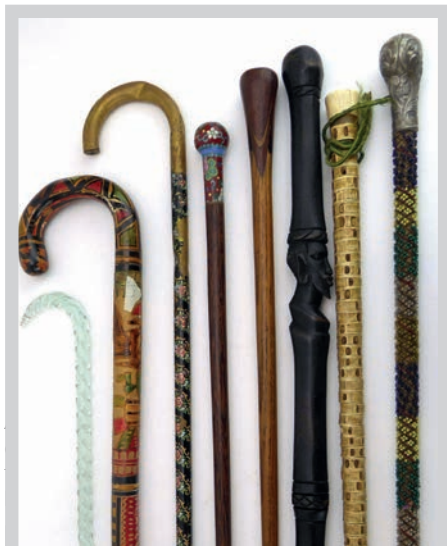

106

A group of eighteen 19th century and later walking sticks including two with crook handles and silver mounts, five more with silver mounts, one with a Continental silver mount, three with gilt metal mounts etc. £200 - £300

107

A group of seven 19th century and later crook end parasols including one with silver mounts £80 - £120

Lot 103

108

A group of seven 19th century and later straight-shaft parasols including one with a silver mount £80 - £120

110

A group of nineteen walking sticks including some horn handled examples, some with tourist plaques etc. £80 - £120

Lot 104

Lot 111

Lot 120

111
Two Indian camel bone walking sticks £30 - £50

112
A pair of twelve-hole stick stands £60 - £80

113
A pair of twelve-hole stick stands £60 - £80

114
A pair of twelve-hole stick stands £60 - £80

115
A Victorian silver mounted walking cane, a riding crop with a horn handle and a stick bearing a military insignia
£30 - £40