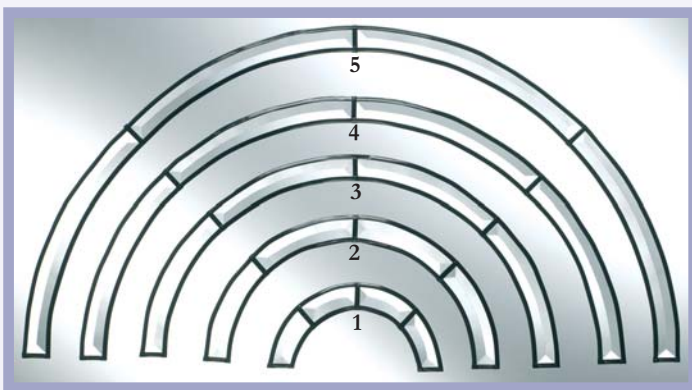

- 1 = AB312 19 x 70 x 70mm
- 2 = AB313 19 x 19mm
- 3 = AB314 19 x 51mm
- 4 = AB315 19 x 76mm
- 5 = AB316 19 x 101mm
- AB316.5 19 x 125mm (not shown)
- 6 = AB317 19 x 152mm
- 7 = AB318 19 x 203mm
- 8 = AB319 19 x 254mm
- 9 = AB320 19 x 305mm

AB311 Arches

- 1 = AB311.0 75mm internal measurement
- 2 = AB311.1 150mm internal measurement
- 3 = AB311.2 225mm internal measurement
- 4 = AB311.3 300mm internal measurement
- 5 = AB311.4 380mm internal measurement