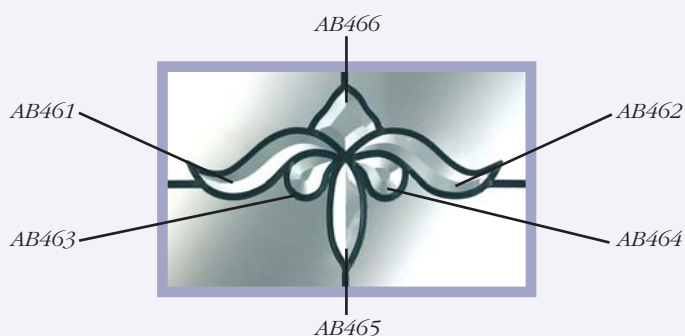

AB426 (254 x 190mm)

AB427 (190 x 143mm)

AB428  
(40 x 90mm)  
(45 x 98mm)

AB431  
(38 x 64mm)

AB440  
(50mm Ø)

AB443  
(127mm x 76mm)

AB445  
(101mm x 152mm)

AB446  
(76mm x 127mm)

AB449 (102 x 152mm)

AB450  
(76 x 92mm)

AB451  
(77 x 63mm)

AB452  
(62 x 50mm)

AB051 (165 x 43mm)

AB052 (130 x 35mm)

designer glass  
**artisan**<sup>®</sup>  
 accessories

The artisan range of products includes glues, cleaners and safety products to ensure your work is of the highest standard.