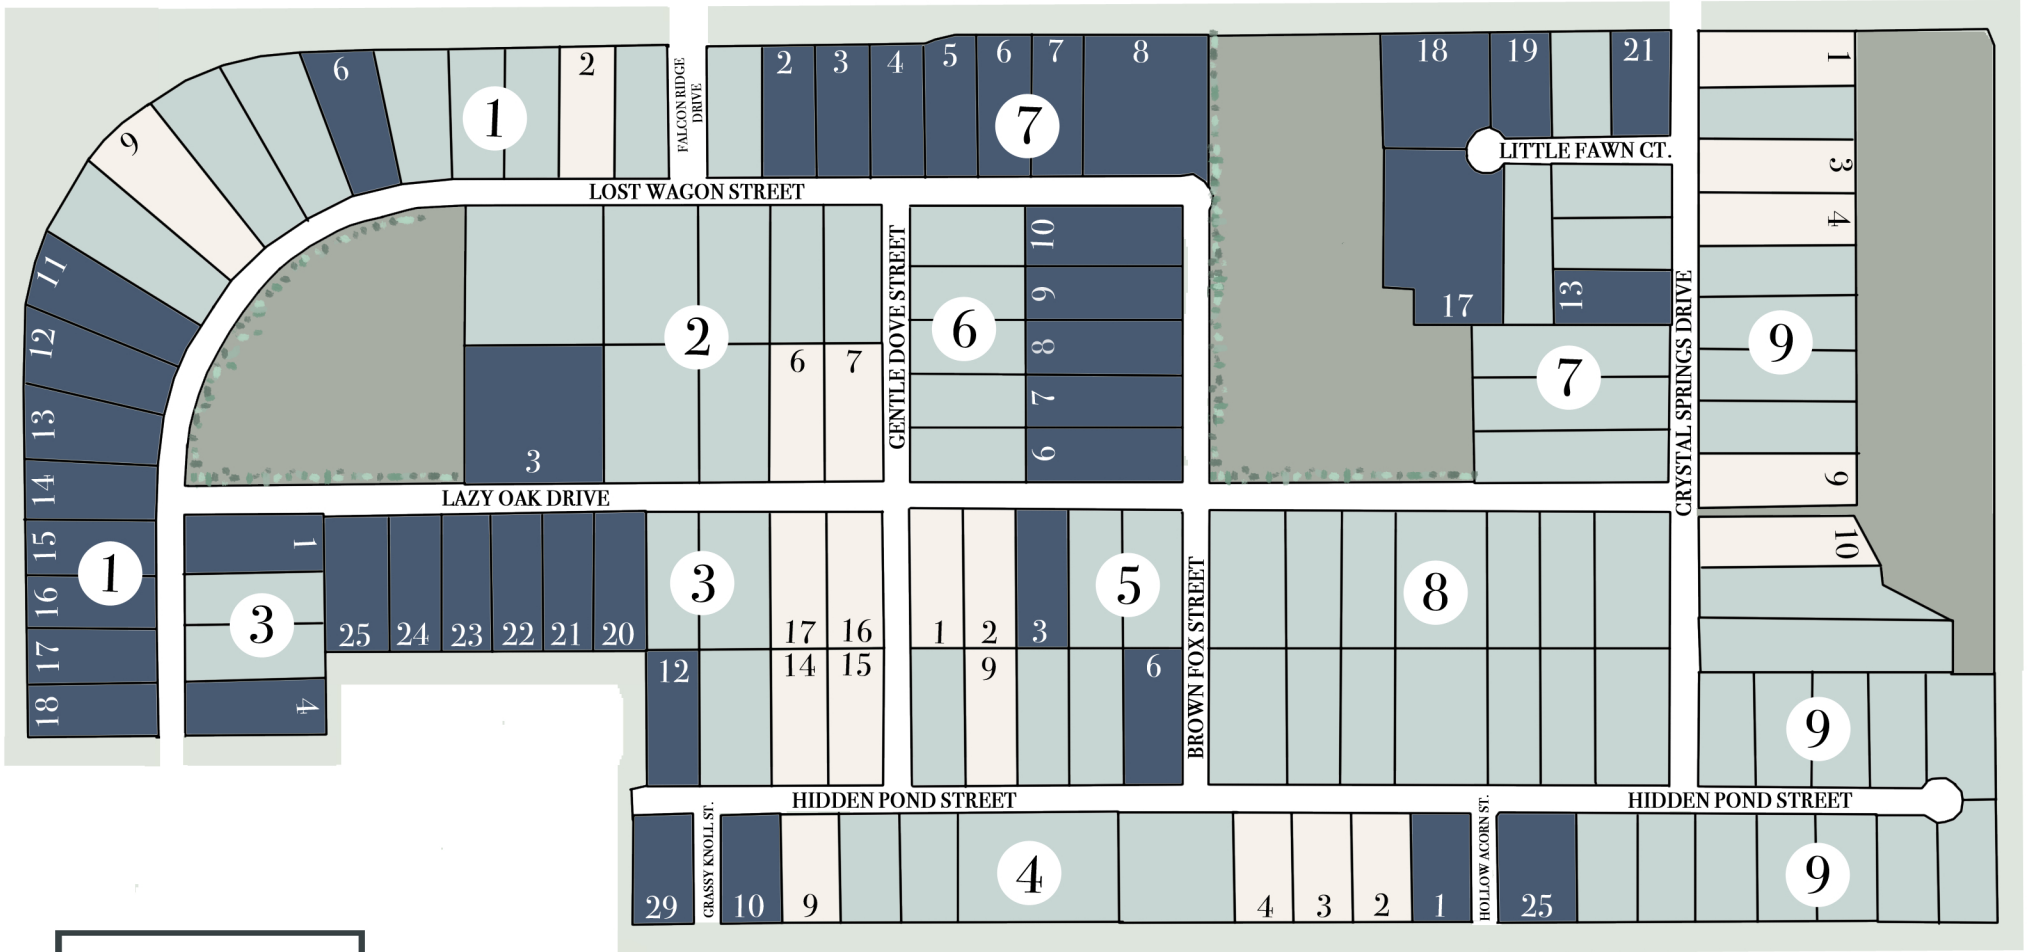

CLARITY HOMES

FALCON RIDGE

— NEW FAIRVIEW, TX —

CONTACT:
JOLETA WOOD
 817-205-3408
 Joleta@ClarityHomes.com

- AVAILABLE LOTS
- BUILDER LOTS
- DEVELOPER LOTS
- SOLD HOMES
- AVAILABLE MOVE-IN READY HOMES

www.clarityhomes.com