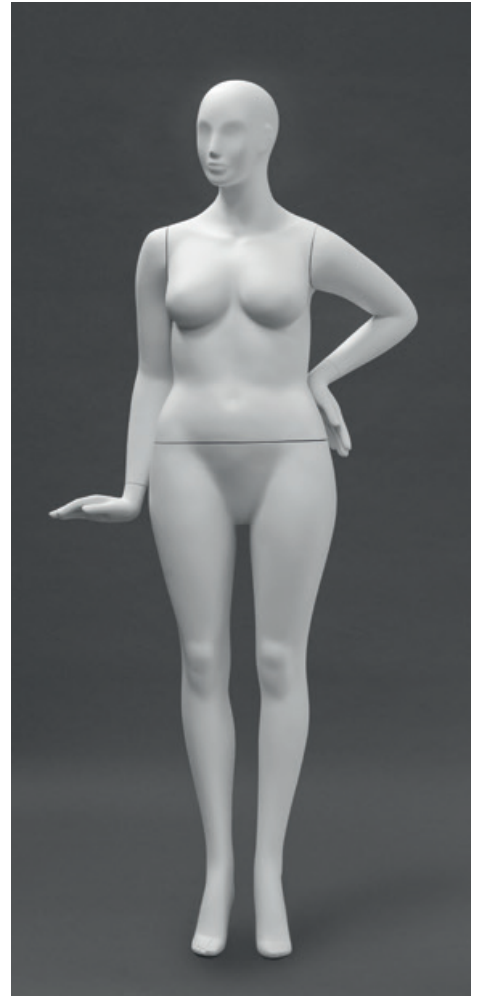

# CURVACEOUS

By Panache

CURVACEOUS

Mannequins

EC3 1

EC3 2

EC3 3

EC3 4

EC3 5

EC3 6

	<b>UK/Europe</b>	<b>USA</b>
Height	185cm	6'1"
Clothing size	16/44	14
Bust	104cm	41"
Waist	84cm	33"
Hips	109cm	43"
Shoe size	6/39	8.5

EC3S

	<b>UK/Europe</b>	<b>USA</b>
Height	140cm	55"
Seat Height	50cm	20"
Depth	55cm	22"
Bust	104cm	41"
Hip	109cm	43"
Shoe Size	6/39	8.5

CURVACEOUS

Accessories

EC4

C5

EC4C

EC4	UK/Europe	USA
Bust without stand	95cm	37.5"
Bust with stand	185cm	6'1"
Clothing size	16/44	14
Bust	104cm	41"
Waist	84cm	33"
Hips	109cm	43"

C5	UK/Europe	USA
Bust without stand	73cm	29"
Bust with stand	163cm	64"
Clothing size	16/44	14
Bust	104cm	41"
Waist	84cm	33"
Hips	109cm	43"

ECL

ECL

	<b>UK/Europe</b>	<b>USA</b>
Height	110cm	33"
Hip	109cm	43"
Inside leg	81cm	32"
Shoe size	6/39	8.5

C6

C6

C7

<b>C6 Brief form</b>	<b>UK/Europe</b>	<b>USA</b>
Height	44cm	17.5"
Hip	109cm	43"
<b>C7 Bra Form</b>	<b>UK/Europe</b>	<b>USA</b>
Height	36cm	14"
Bust	104cm	41"