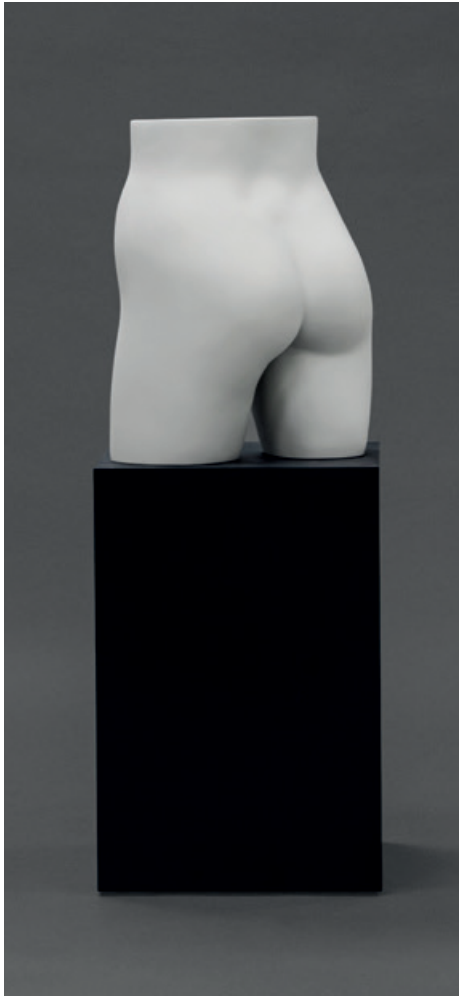

CURVACEOUS

Accessories

EC4

C5

EC4C

EC4	UK/Europe	USA
Bust without stand	95cm	37.5"
Bust with stand	185cm	6'1"
Clothing size	16/44	14
Bust	104cm	41"
Waist	84cm	33"
Hips	109cm	43"

C5	UK/Europe	USA
Bust without stand	73cm	29"
Bust with stand	163cm	64"
Clothing size	16/44	14
Bust	104cm	41"
Waist	84cm	33"
Hips	109cm	43"

ECL

ECL

	<b>UK/Europe</b>	<b>USA</b>
Height	110cm	33"
Hip	109cm	43"
Inside leg	81cm	32"
Shoe size	6/39	8.5

C6

C6

C7

<b>C6 Brief form</b>	<b>UK/Europe</b>	<b>USA</b>
Height	44cm	17.5"
Hip	109cm	43"
<b>C7 Bra Form</b>	<b>UK/Europe</b>	<b>USA</b>
Height	36cm	14"
Bust	104cm	41"