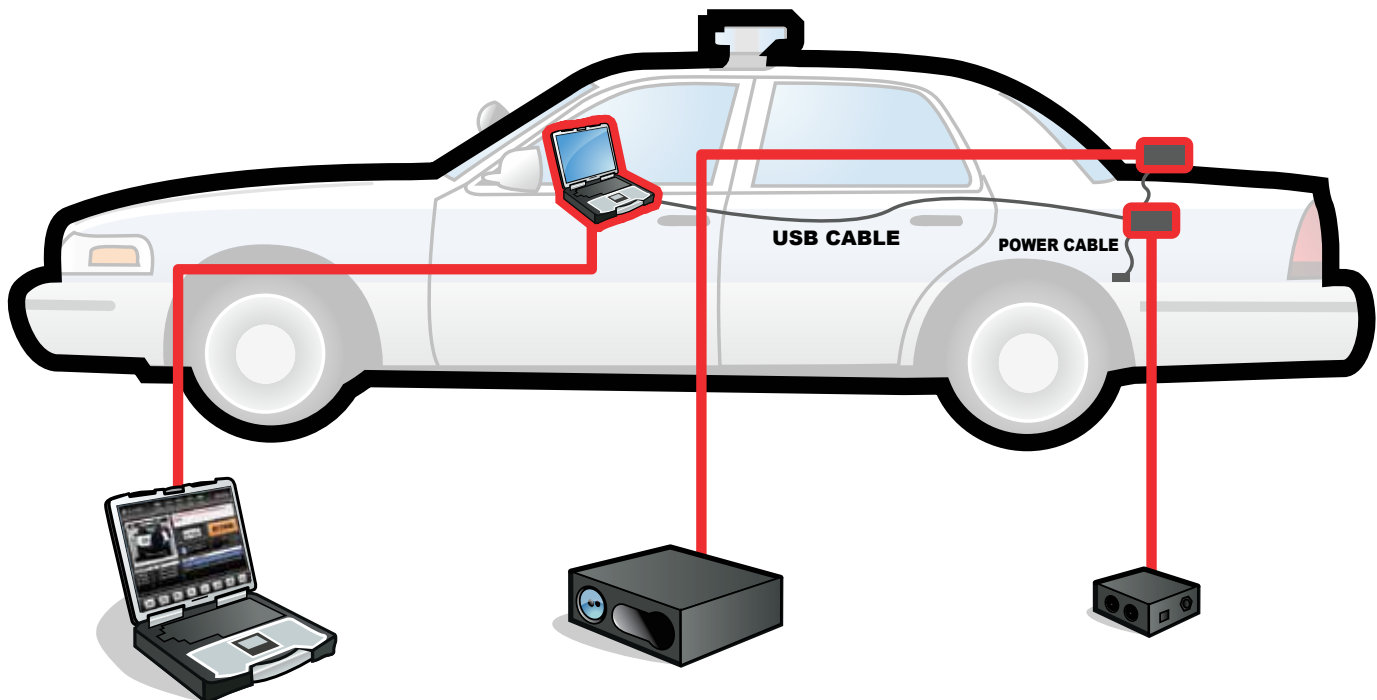

Features:

- » **Leverages existing laptop or Mobile Data Terminal (MDT) without the need for separate processor**
- » **Operational within minutes**
- » **Adaptable for use in traffic, covert and vehicle checkpoint operations**
- » **Up to two (2) V-220 ANPR / ALPR cameras with removable window or trunk mounts**
- » **Cost effective for any budget**
- » **Seamless interface with VISCE™ intelligence software**

The RDS provides up to two (2) V-220 ANPR / ALPR cameras with window or trunk mounts, a TGX-200 USB frame grabber, USB cable, camera cables, 12V power cable, GPS module, VeriPlate™ or SpeedPlate™ (UK) installation CD, and instructional documentation. Packaged in a rugged case for ease of transport, the RDS has everything you need to begin using ANPR / ALPR technology on your existing laptop or Mobile Data Terminal (MDT) within minutes and with minimal investment.

Serious about ANPR. Serious about Service.

Rapid Deployment System includes:

- » V-220 Mobile ANPR / ALPR Camera(s)
- » Window or Trunk Mount(s)
- » GPS Module
- » Custom Camera Cable(s)
- » VeriPlate or SpeedPlate (UK) Mobile ANPR / ALPR Software
- » TGX-200 USB Frame Grabber
- » Installation Disks
- » Installation and Training Manuals
- » Military-Grade Case

The TGX-200 provides a compact interface for up to two (2) V-220 cameras. The TGX-200 allows for these cameras to be powered and connected to an existing laptop or Mobile Data Terminal (MDT) from a single USB connection.