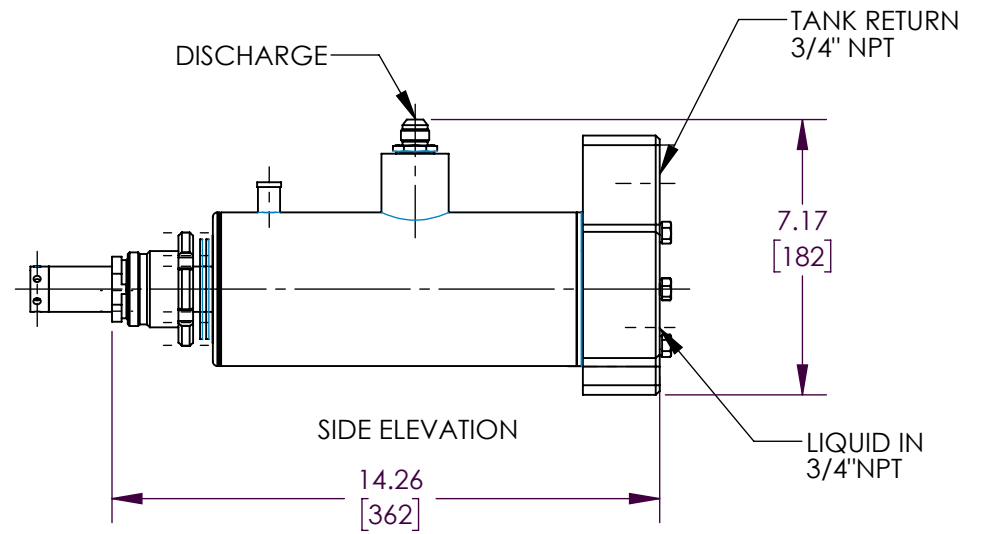

DIMENSIONS:- INCH [MM]

PLAN

CRV212 VACUUM JACKET COLD END 1.2"

DRG REF:-CWD-002

**CRYOGENIC &
INDUSTRIAL SPARES**

tel: +44(0)1493 732700
fax: +44(0)1493 733277
e-mail: cryoind@btconnect.com
www.crogenicind.com