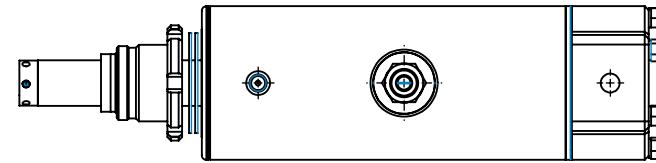

DIMENSIONS:- INCH [MM]

PLAN

CRV212 VACUUM JACKET COLD END 1.2"

DRG REF:-CWD-002

**CRYOGENIC &
INDUSTRIAL SPARES**

tel: +44(0)1493 732700
fax: +44(0)1493 733277
e-mail: cryoind@btconnect.com
www.crogenicind.com