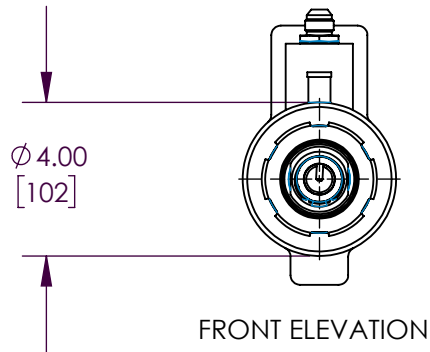

DIMENSIONS:- INCH [MM]

PLAN

CRV212 VACUUM JACKET COLD END 1.2"

DRG REF:-CWD-002

**CRYOGENIC &
INDUSTRIAL SPARES**

tel: +44(0)1493 732700
fax: +44(0)1493 733277
e-mail: cryoind@btconnect.com
www.crogenicind.com