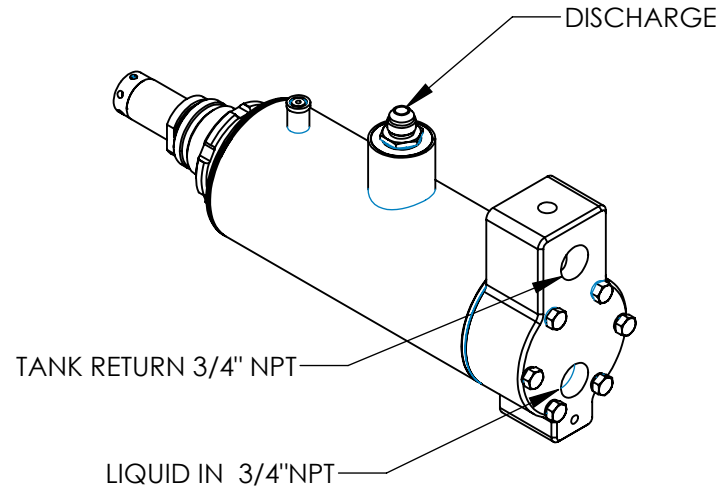

DIMENSIONS:- INCH [MM]

PLAN

CRV212 VACUUM JACKET COLD END 1.2"

DRG REF:-CWD-002

**CRYOGENIC &
INDUSTRIAL SPARES**

tel: +44(0)1493 732700
fax: +44(0)1493 733277
e-mail: cryoind@btconnect.com
www.crogenicind.com