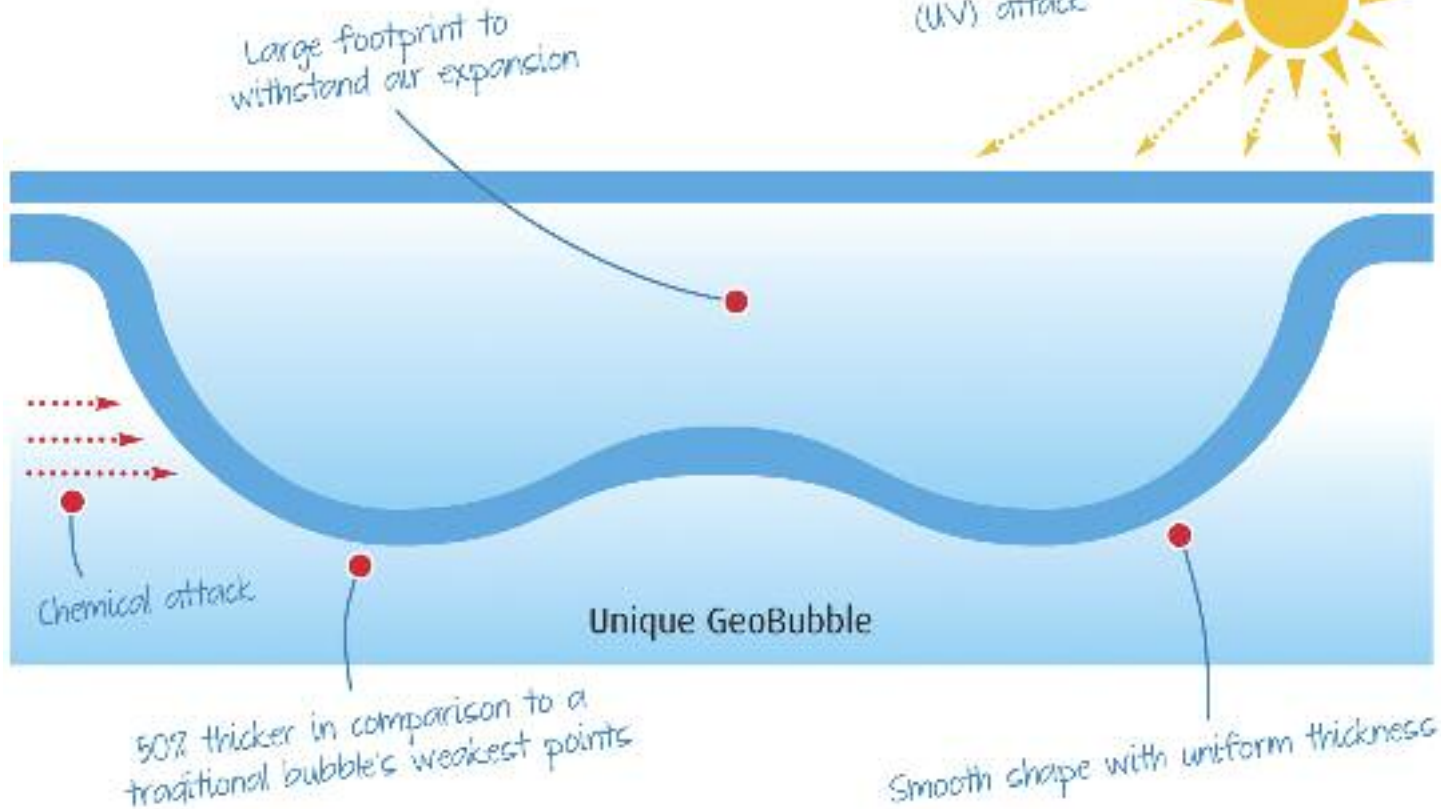

INTRODUCING THE

NEW GEOBUBBLE

The GeoBubble technology and 'Guard' materials have been developed over the past 5 years.

Research has gone in to the use of the best additives, stabilisers, anti oxidant package and bubble design, with the aim to provide the best performing and longest lasting swimming pool bubble cover material available.

The new EnergyGuard and Sol+Guard materials with GeoBubble technology have a 6 year pro rata warranty.

The new GeoBubble cover materials:

- Have a scientifically designed bubble shape that is stronger and will last longer against chemical and Ultra Violet (UV) attack.
- Will save you money, time and reduce the carbon footprint of your pool.
- Are available in a variety of standard colours and 'Guard' materials with their added benefits.

Not all bubble swimming pool covers are the same

GeoBubble Technology...

...scientifically designed to be more resistant to chemical and UV attack for longer than a traditional shape bubble, and as a result its expected lifespan will increase by 25%+.*

Eliminating weak and thin points gives you a stronger pool cover that can withstand chemical and Ultra Violet (UV) attack which leads to premature failure.

Visit our website www.aquaflex.co.uk

Aquaflex Limited 1 Edison Road, Churchfields Industrial Estate, Salisbury, Wiltshire, SP2 7NU. Tel: 01722 328873