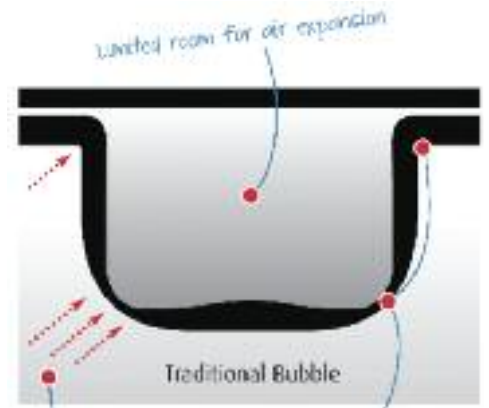

INTRODUCING THE

NEW GEOBUBBLE

The GeoBubble technology and 'Guard' materials have been developed over the past 5 years.

Research has gone in to the use of the best additives, stabilisers, anti oxidant package and bubble design, with the aim to provide the best performing and longest lasting swimming pool bubble cover material available.

The new EnergyGuard and Sol+Guard materials with GeoBubble technology have a 6 year pro rata warranty.

The new GeoBubble cover materials:

- Have a scientifically designed bubble shape that is stronger and will last longer against chemical and Ultra Violet (UV) attack.
- Will save you money, time and reduce the carbon footprint of your pool.
- Are available in a variety of standard colours and 'Guard' materials with their added benefits.

Not all bubble swimming pool covers are the same

GeoBubble Technology...

...scientifically designed to be more resistant to chemical and UV attack for longer than a traditional shape bubble, and as a result its expected lifespan will increase by 25%+.*

Eliminating weak and thin points gives you a stronger pool cover that can withstand chemical and Ultra Violet (UV) attack which leads to premature failure.

Visit our website www.aquaflex.co.uk

Aquaflex Limited 1 Edison Road, Churchfields Industrial Estate, Salisbury, Wiltshire, SP2 7NU. Tel: 01722 328873