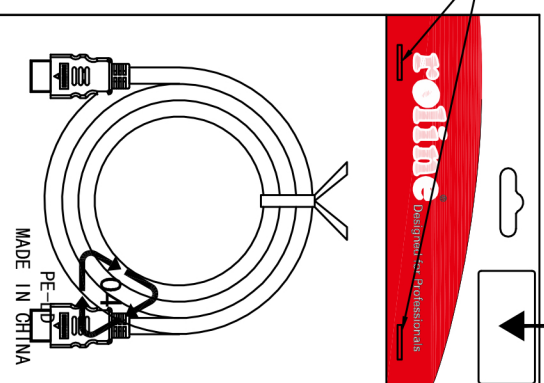

- ELECTRICAL TEST:**
1. 100% TEST OPEN SHORT MIS-WIRE;
 2. INSULATION RESISTANCE: 2M OHM MIN;

ITEM NO	L(MM)	T(MM)	HEAD SIZE	LABEL	INNER CTN	OUT CTN
11.04.5541	1000	+50/-0	205*166MM	LABEL1	10PCS/INNER CTN, (SIZE:17*12.5*23.5CM)	40PCS/OUT CTN (0.8:36*26.5*25CM)
11.04.5542	2000	+50/-0	205*166MM	LABEL2	10PCS/INNER CTN, (SIZE:21*15.8*20.5CM)	40PCS/OUT CTN (1.2:44*33*22CM)
11.04.5543	3000	+50/-0	205*166MM	LABEL3	10PCS/INNER CTN, (SIZE:21*15.8*20.5CM)	40PCS/OUT CTN (1.2:44*33*22CM)

WIRE ADDRESS

Company	Rotronic	Goods Code	Drawing Evidence:		Draw	F0038 ZYF	Date	2012-03-30	Rotronic, Co., Ltd		D	
ITEM NO	11.04.554X				Check		Date				C	
Goods NO					Approval		Date				B	
Original NO.		Unit (MM)					Date				VER. A	REVISE

STICKER (LABEL 1)

STICKER (LABEL 2)

STICKER (LABEL 3)

包装箱贴纸 (贴于内箱)
条码朝外 (客供)

纸箱尺寸见第一张图画表格!

HEAD

STICKER

订书针

1PCS/PE BAG (200*300*0.06MM) +HEAD+STICKER
+10PCS/ INNER CTN+40PCS/CTN

Company	Rotronic	Goods Code		Draw	FC038 ZYF	Date	2012-03-30	Rotronic, Co., Ltd	D	
ITEM NO	11.04.554X	Drawing Evidence:		Check		Date			C	
Goods NO		Unit (MM)		Approval		Date			B	
Original NO.								VER. A	REVISE	Date