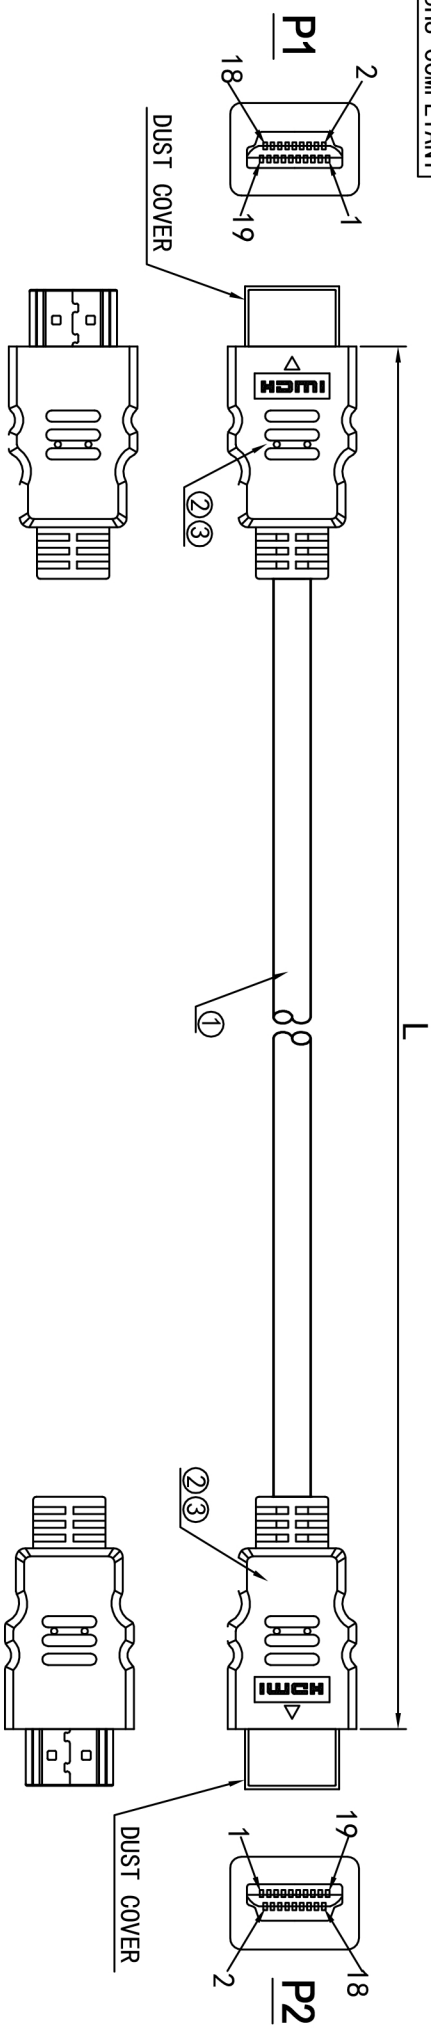

Datenblatt - Fiche technique - Data sheet

11.04.5543

ROLINE HDMI High Speed Kabel mit Ethernet, schwarz, 3,0 m

ROLINE Câble HDMI High Speed avec Ethernet, noir, 3,0 m

ROLINE HDMI High Speed Cable + Ethernet, M/M, black, 3.0 m

- NOTES:**
1. CABLE: JUL20276 (30AWG*1P+EAM) *5+30AWG*4C +AEB(CU WIRE, AM BRAID) OD=6.0MM JACKET: PVC BLACK; High Speed HDMI™ Cable with Ethernet
 2. CONN: HDMI A/M INSULATION: BLACK, SHELL NICKEL-PLATED;
 3. OUTER MOLD: PVC 45P BLACK;

- ELECTRICAL TEST:**
1. 100% TEST OPEN SHORT MIS-WIRE;
 2. INSULATION RESISTANCE: 2M OHM MIN;

ITEM NO	L(MM)	T(MM)	HEAD SIZE	LABEL	INNER CTN	OUT CTN
11.04.5541	1000	+50/-0	205*166MM	LABEL1	10PCS/INNER CTN, (SIZE:17*12.5*23.5CM)	40PCS/OUT CTN (0.8:36*26.5*25CM)
11.04.5542	2000	+50/-0	205*166MM	LABEL2	10PCS/INNER CTN, (SIZE:21*15.8*20.5CM)	40PCS/OUT CTN (1.2:44*33*22CM)
11.04.5543	3000	+50/-0	205*166MM	LABEL3	10PCS/INNER CTN, (SIZE:21*15.8*20.5CM)	40PCS/OUT CTN (1.2:44*33*22CM)

STICKER (LABEL 1)

STICKER (LABEL 2)

STICKER (LABEL 3)

包装箱贴纸 (贴于内箱)
条码朝外 (客供)

纸箱尺寸见第一张图画表格!

HEAD

STICKER

订书针