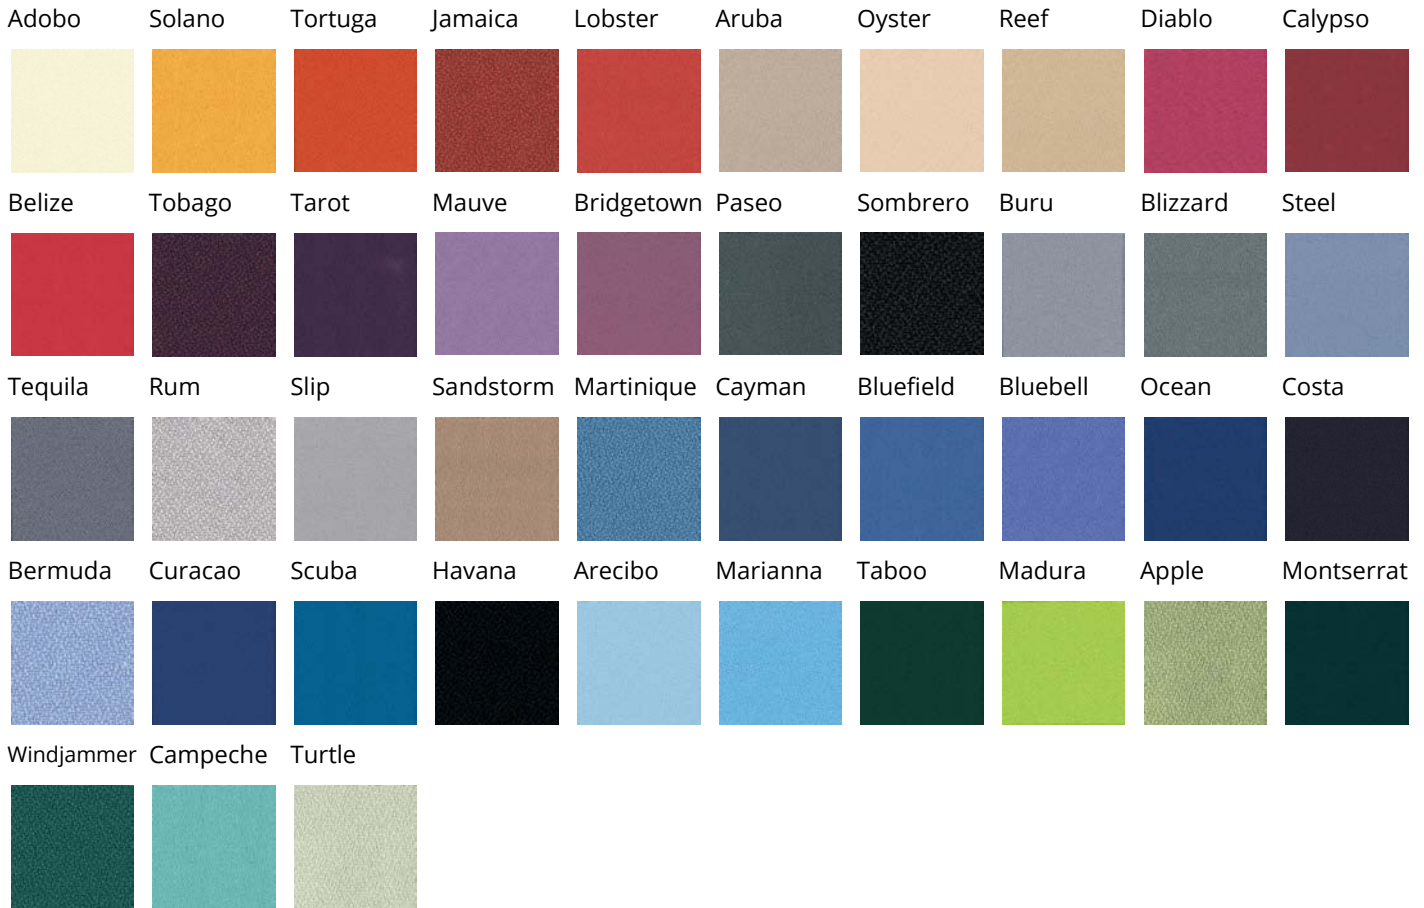

LUCIA

CARA

DISCLAIMER: Note that colours shown on this page offer only an approximation of their actual real-life counterparts. Refer to a certified colour chart for true colour.