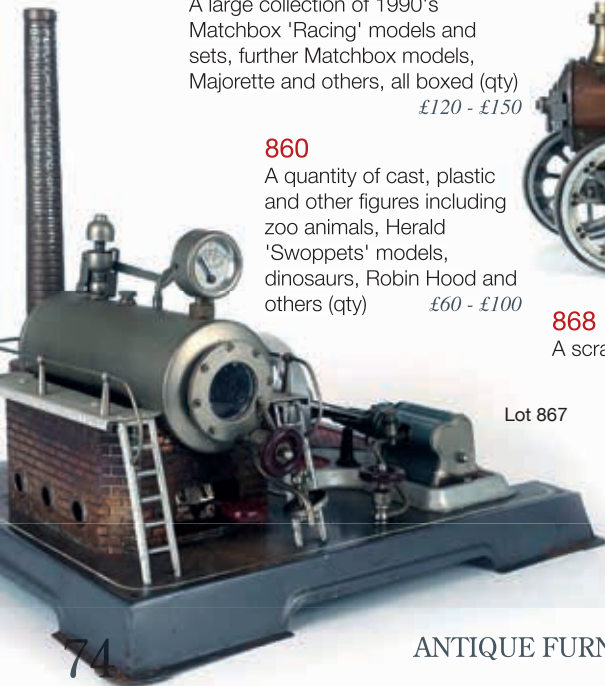

867

A tinplate stationary steam engine, possibly Wilesco, h. 31.5 cm *£40 - £60*

Lot 867

Lot 868

868

A scratch built model traction engine, h. 19 cm *£40 - £60*

869

A Hornby No. 50 O gauge tinplate clockwork 0-4-0 loco in black livery, engine No. 60199, together with its matching tender, both boxed (2) *£40 - £60*