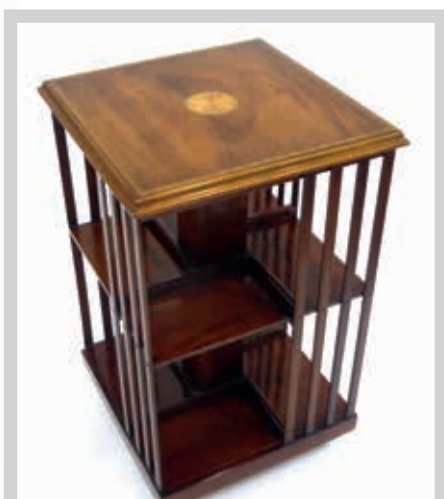

26

A George III elbow chair, the mahogany frame with a shaped apron and cross stretchers on straight legs
£60 - £80

Lot 24

27

A 20th century mahogany, satinwood and ebony strung revolving bookcase, h. 80 cm
£60 - £100