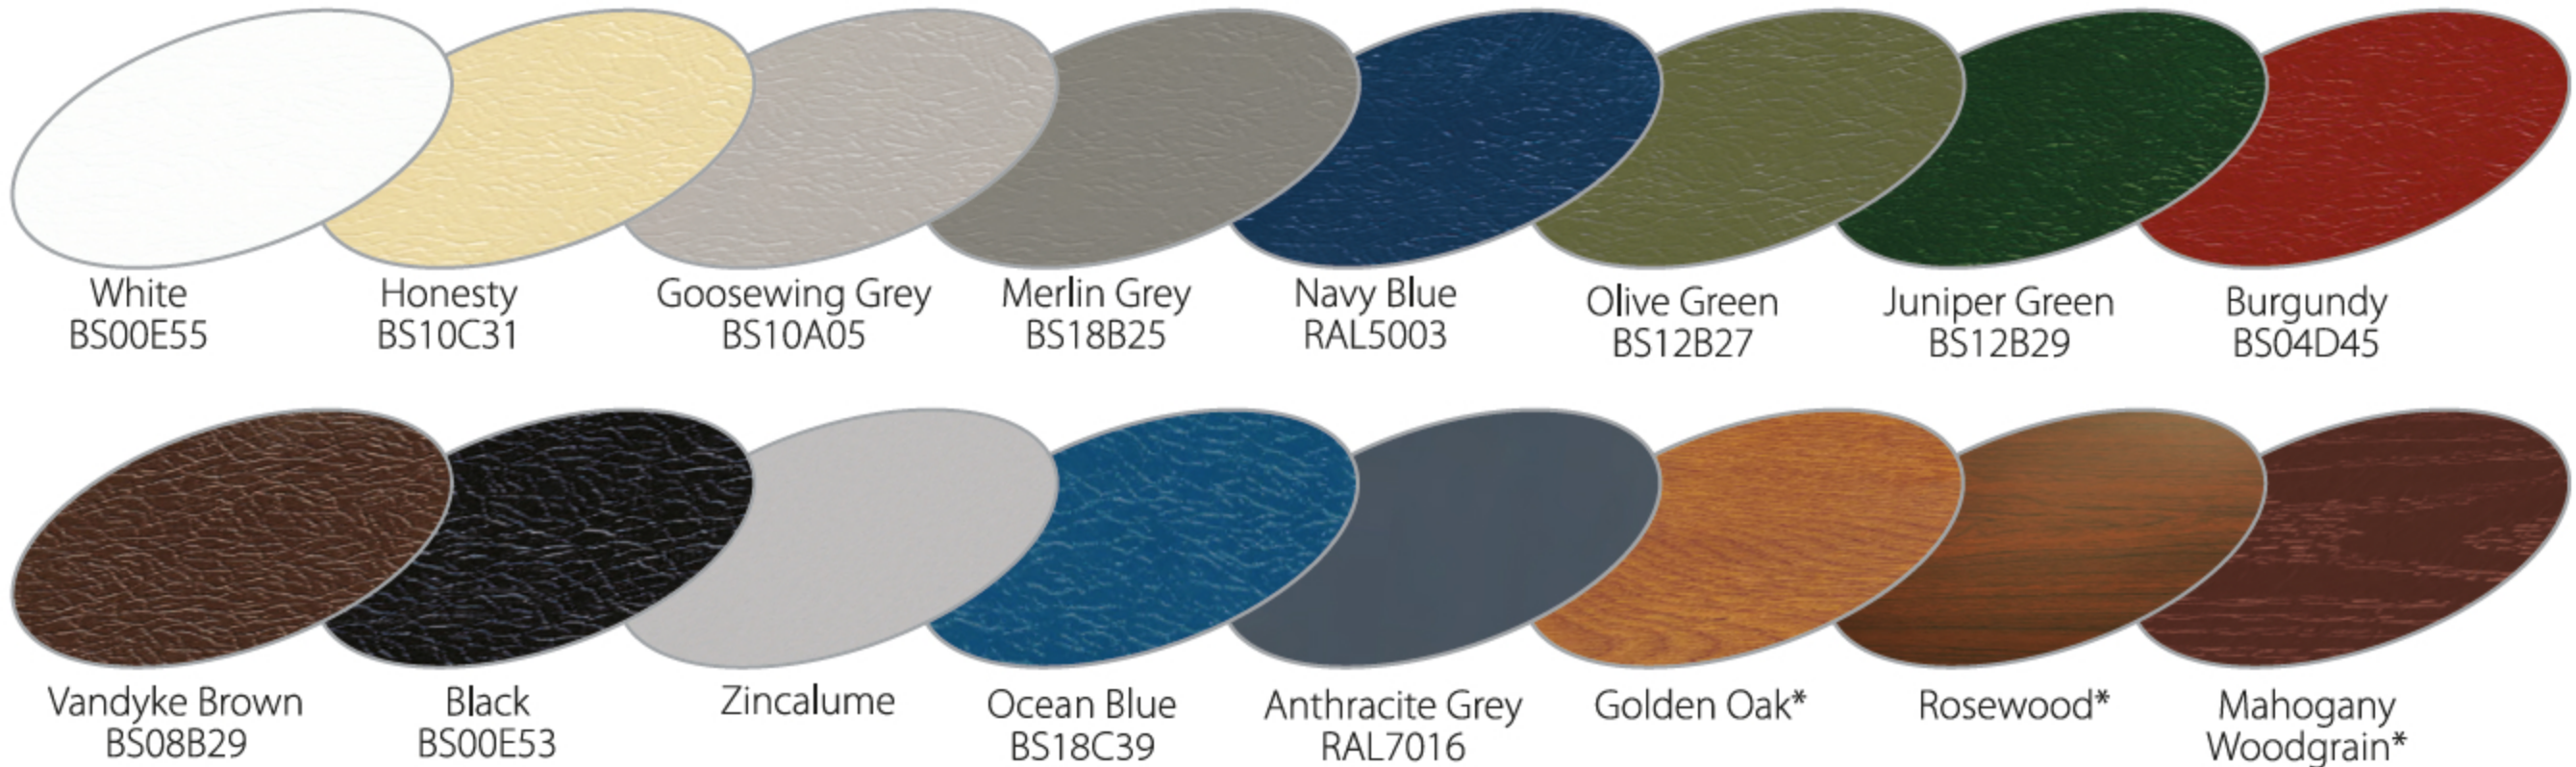

Available Colours Are:

* Laminate finish. The colours are printed and may not match exactly. Steel colour swatches are available.