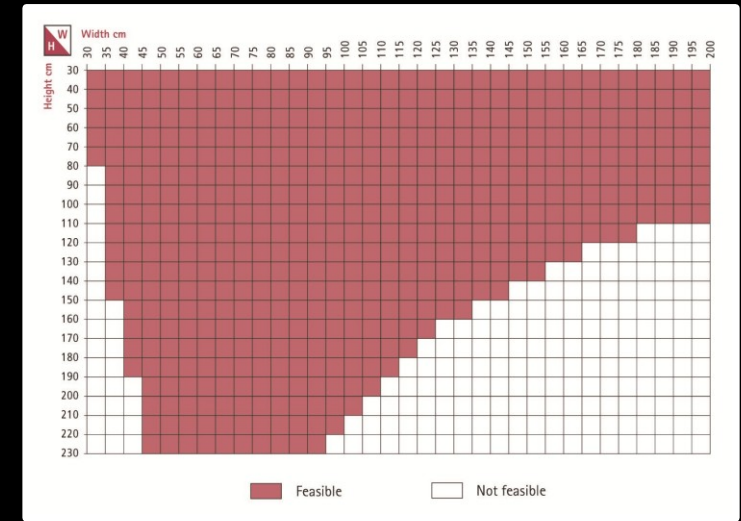

SL20C Venetian and SL20C Pleated