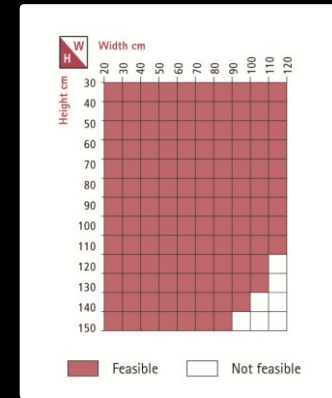

SL20C Venetian and SL20C Pleated

SL20C Pleated