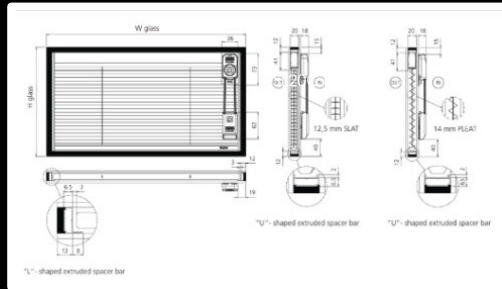

**Please note:** The Blind Mechanism is 15mm from the top of the sealed unit and 19mm from the cord mechanism side. This must be taken into account to allow frame and beading to fit above and alongside the cord control. See diagram above.