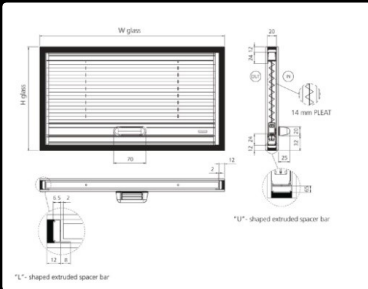

**Please note:** The Blind Mechanism is 15mm from the top of the sealed unit and 19mm from the cord mechanism side. This must be taken into account to allow frame and beading to fit above and alongside the cord control. See diagram above.