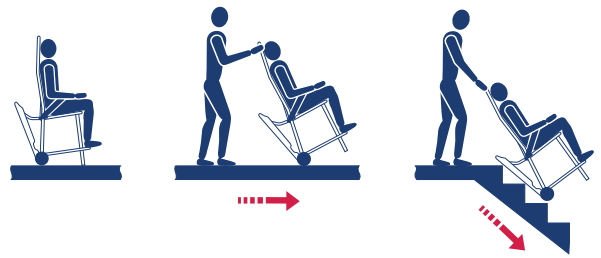

exitMASTER®

EGO!

World First
NEW
Concept
Evacuation
Chair

“ Easy to open, load & travel downstairs ”

Your benefits:

- ▶ totally new concept - 2 wheel SOLOGo™ solution
- ▶ excellent value and easy to use
- ▶ amazing stability when loading
- ▶ extra slim when stored
- ▶ autobrakes on wheels, when folded
- ▶ comfortable and supportive seat in level position for easy loading

£
Incredible Value

European & international registered designs. Patents applied for.

TECHNICAL INFORMATION

Code	EME	Landing Size:	75 x 75cm min (30 x 30")
Capacity	150kg (24st)	Dimensions	H141 x W50 x D22cm
Stair Angle	28-42°	Stored:	(H56" x W20" x D9")
Weight	13.5kg		