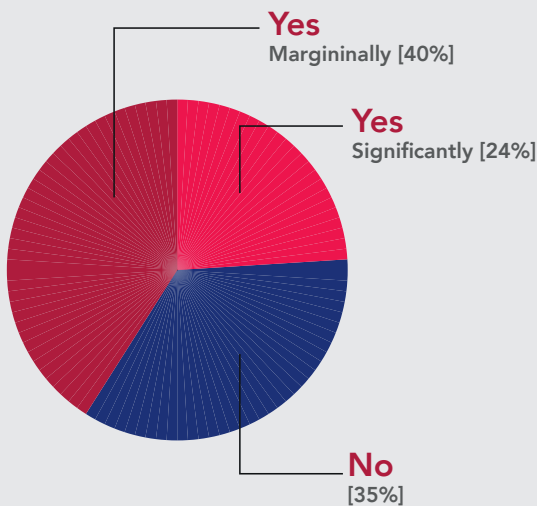

NTDA Members: attitudes to part-worn tyres

The research undertaken for the Manifesto was a collaborative project, consulting NTDA members through surveys and roundtable sessions, motorists and other key industry bodies and professionals. These were our findings.

“THE PART-WORN TYRE MARKET IS GROWING”

“I don’t think people wilfully take risks with their safety. It’s the perception that it’s okay and they will do it because they are motivated by buying the cheapest product.”

As consumers continue to look for cheaper products, members have seen an increasing amount of enquiries about part-worn tyres. According to our roundtable discussions, consumers are unaware of the dangers of part-worn tyres, see buying new tyres as a distress purchase and think part-worn tyres may be an option to save money. Economic perception is influencing the market.

64% of NTDA members say the part-worn tyre market is growing

In your opinion (or based on your sales), is the market for PWT growing?