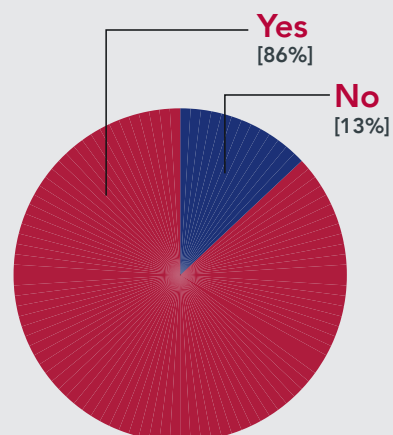

Would you support a total ban on the sale of PWT?