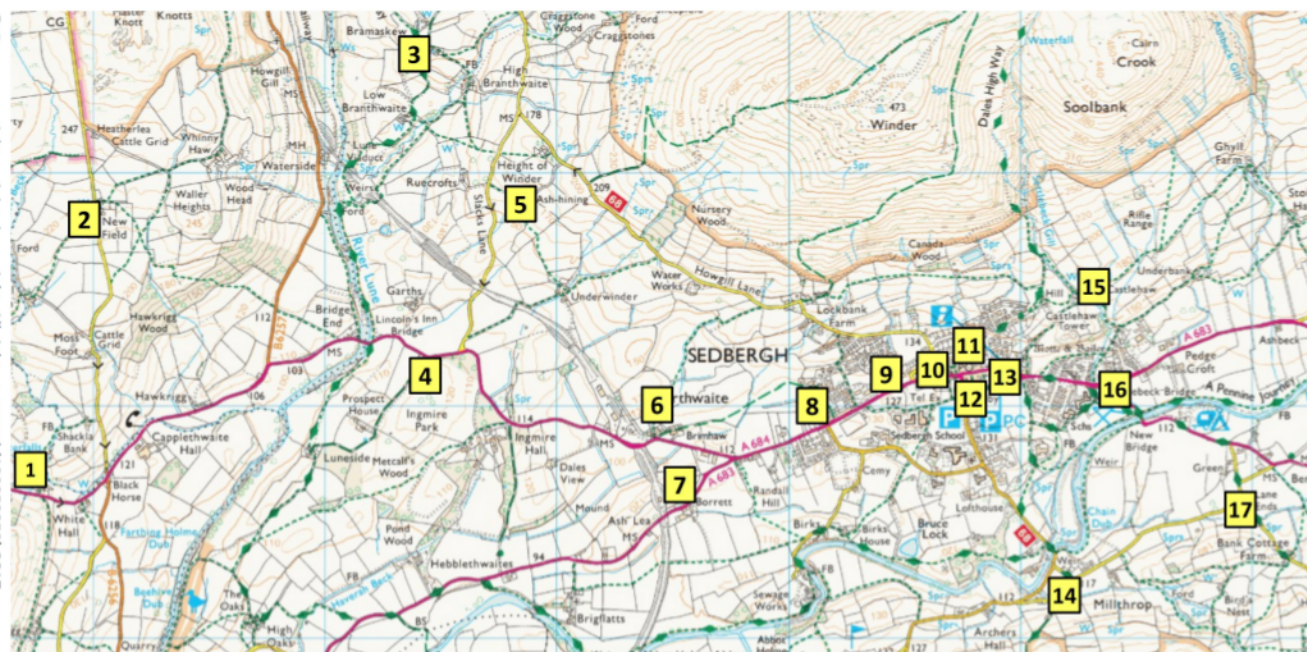

Howgills Apartments (map 11)

Sleeps 1 to 35 . Disabled facilities . Short breaks . Parking .
Garden/patio . Dogs by arrangement
Bainbridge Road LA10 5EA . 0800 832 1632

Howgills Barn (map 15)

Sleeps 1 to 35 . Disabled facilities . Short breaks . Parking .
Garden/patio . Dogs by arrangement
Castlehaw Farm LA10 5BA . 0800 832 1632

Pippin Cottage (map 10)

Sleeps 4 . Disabled facilities . Short breaks . Parking .
Garden/patio
Main Street LA10 5BN . 07766 817373

Primrose Cottage (map 13)

Sleeps 4 . Short breaks
Back Lane LA10 5AQ . 01723 373461

Readers Cottage (map 13)

Sleeps 2 . Short breaks . Garden/patio
Main Street LA10 5AD . 01423 819132 / 07962 407007

Saddlers Cottage (map 13)

Sleeps 4 to 6 . Dogs by arrangement
109 Main Street LA10 5AD . 07976 423595

Settlebeck Cottage (map 16)

Sleeps 4
Garsdale Road LA10 5JJ . 01244 356695

Sheep Fold Cottage (map 13)

Sleeps 4 . Short breaks . Garden/patio . Dogs by arrangement
92 Main Street LA10 5AD . www.lakescottageholiday.co.uk

Summerhill (map 10)

Sleeps 8 . Garden/patio . Dogs by arrangement
7 Highfield Road LA10 5DH . 015396 20360

The Dalesman Cottage (map 12)

Sleeps 3
Sedbergh LA10 5BN . 015396 21183

The Old Chair Workshop (map 13)

Sleeps 4 . Short breaks . Garden/patio
99 Main Street LA10 5AD . 01244 356666

Marthwaite & Killington

Borrett Barn Flat (map 7)

Sleeps 4 . Disabled facilities . Short breaks.
Dogs by arrangement
Marthwaite LA10 5HL . 015396 21175