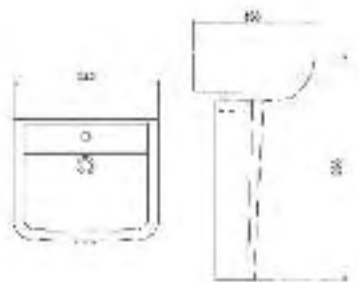

## XS 54cm basin

54cm basin with 1 tap hole & full pedestal

Total **£137.00**

Code	Description	Price
67-XS540BN-1	XS 540mm 1 Tap Hole Basin	£80.00
67-XSPED	XS Full Pedestal	£57.00