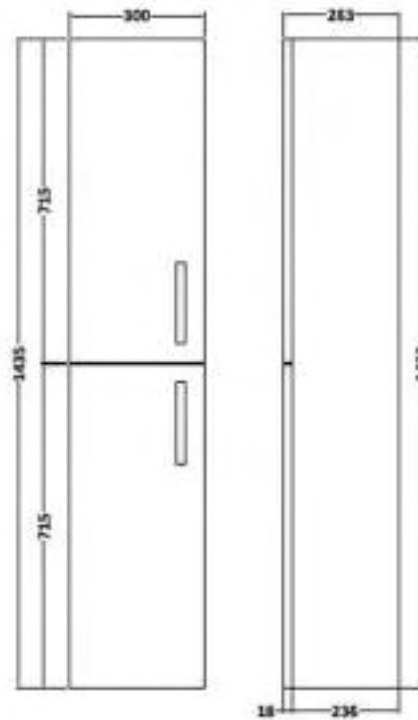

Fusion Driftwood 30cm 2 door mid height wall hung unit

30cm mid height wall hung 2 door unit

Total £246.00

Code	Description	Price
10-FDW162	Fusion Driftwood 300mm Tall Wall Hung 2 Door Unit	£246.00