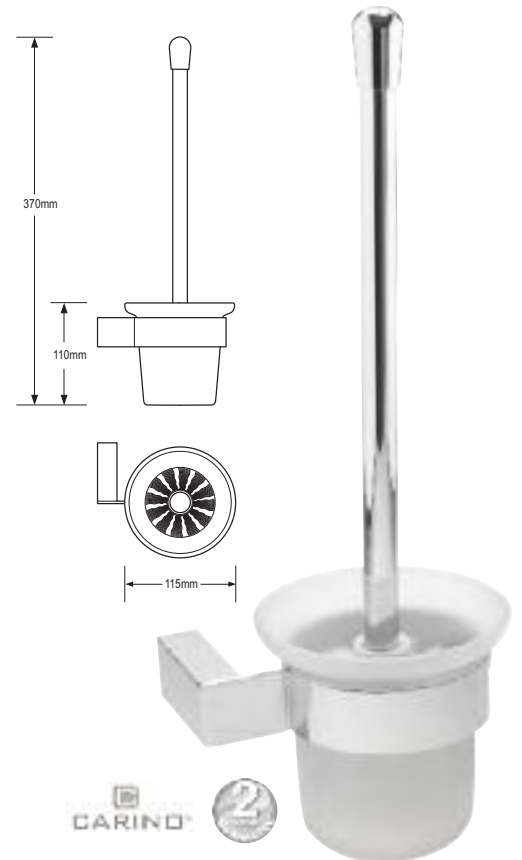

Code	Description	Price
1-66530	Carino Borso Wall Mounted Toilet Brush Holder	£67.00

Code	Description	Price
1-66560	Carino Borso Towel Ring	£27.00