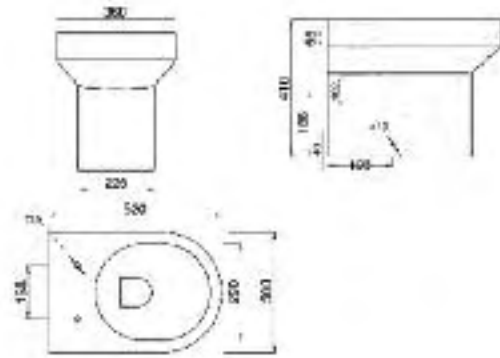

## XS back to wall WC

back to wall pan & soft close seat

**Total** from **£262.00**

(Luxury soft close seat shown - which is available as an option)

(Standard soft close seat)

Code	Description	Price
67-XSBTW	XS Back to Wall Pan	£220.00
67-XSSCS	XS Soft Close Seat	£42.00
67-XSLUXS	XS Luxury Soft Close Seat	£58.00