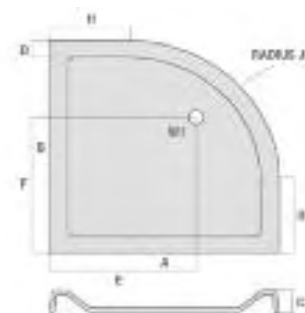

Code	Plinth	Acrylic	Waste	Waste	A	B	C	D	E	F	G	H	I	J	K	L	M	N	O	P	Q	R	S	T	U	V	W	X	Y	Z
800x800	AS5	5/1	30	150	800	800	40	60	100	100	100	100	100	100	100	100	100	100	100	100	100	100	100	100	100	100	100	100	100	100
900x900	AS5	5/1	30	150	900	900	40	60	100	100	100	100	100	100	100	100	100	100	100	100	100	100	100	100	100	100	100	100	100	100
1000x1000	AS5	5/1	30	150	1000	1000	40	60	100	100	100	100	100	100	100	100	100	100	100	100	100	100	100	100	100	100	100	100	100	100

Optional e:thos stone Quadrant Shower Tray Easy Plumb Panel & Leg Kit

15-ESQEPKWDJ Quadrant Easy Plumb Panel & Leg Kit £82.00

Plinth height = 90mm