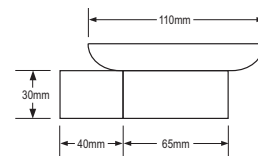

the BORSO collection

Code	Description	Price
1-66510	Carino Borso Wall Mounted Soap Dish	£42.00

Code	Description	Price
1-66520	Carino Borso Wall Mounted Glass Holder	£42.00

Code	Description	Price
1-66590	Carino Borso Robe Hook	£20.00

Code	Description	Price
1-66570	Carino Borso Towel Rail	£83.00