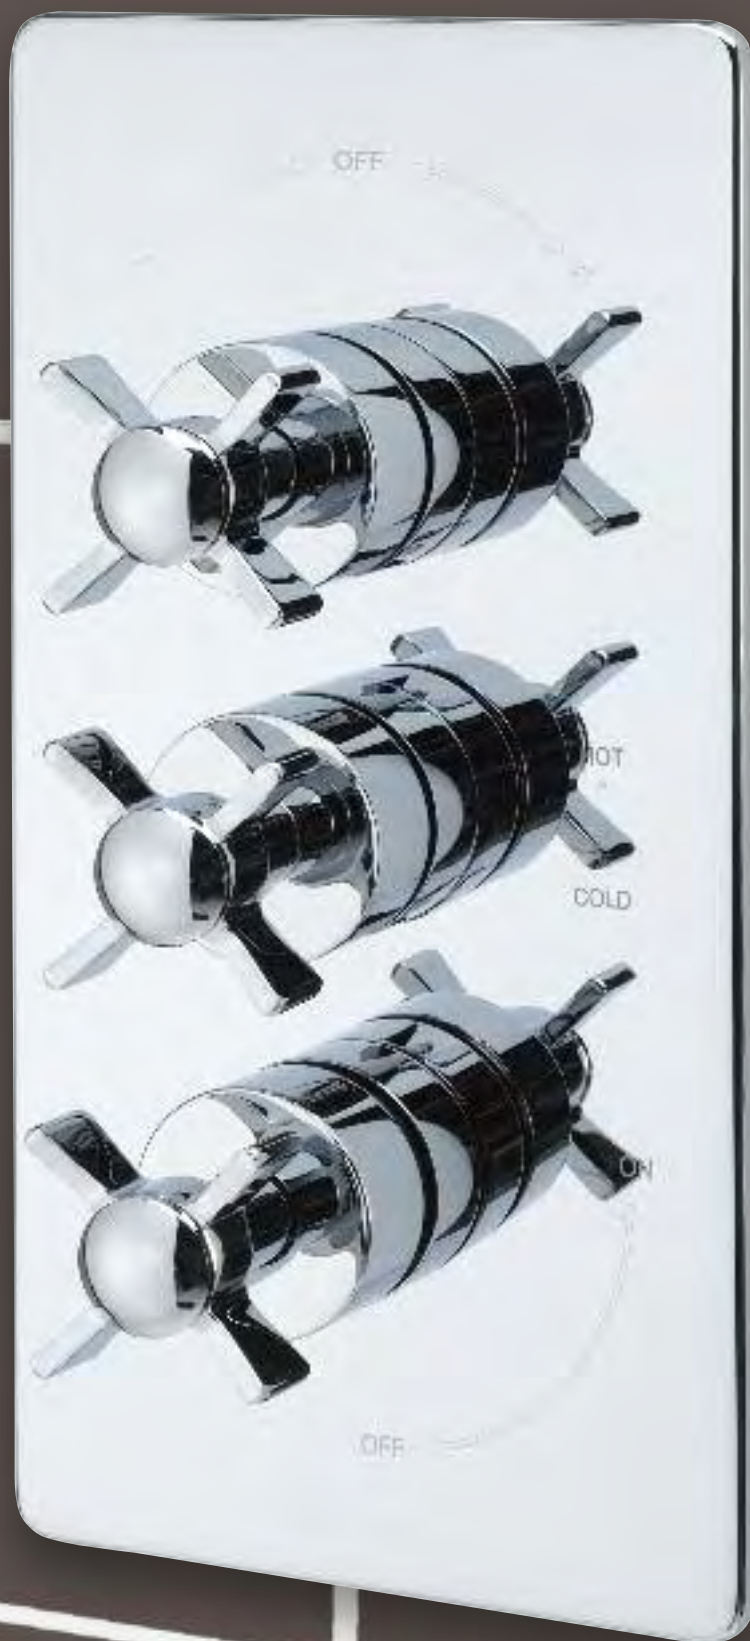

# the BEAULAIS collection

**BEAULAIS exposed thermostatic shower valve**

①

Code: 1-82080

**Compatible Options**

Description	Item Numbers	Price
Carino Beaulais Exposed Thermostatic Valve only	①	£324.00
Carino Beaulais Exposed Thermostatic Valve and Beaulais Slide Rail Kit	①+⑤	£699.00