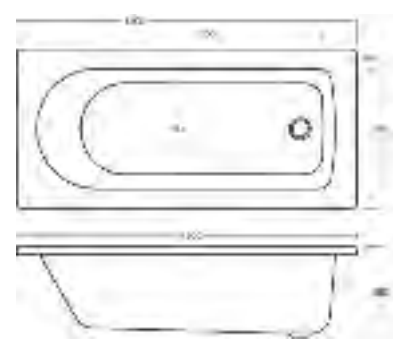

Code	Description	Price
71-1880AS	Arc 1800x800mm Single Ended Bath with Tubular Leg Set	£429.00
71-UASBG	Universal Chrome Bath Grips (pair) for all Arc Single Ended Baths	£45.00