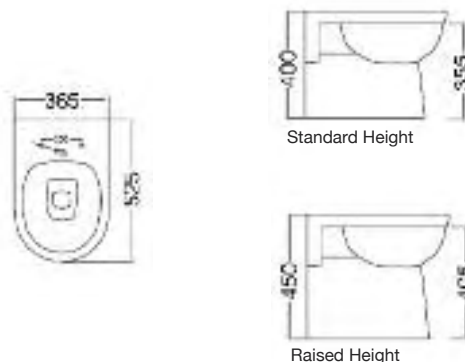

Compact back to wall WC

back to wall pan & soft close seat

Total from £315.00

Code	Description	Price
40-CPBTWPN	Compact Standard Height Back to Wall Pan with Fixing Set	£190.00
40-CPSTSC	Standard Height Soft Close Seat Soft Close Seat	£125.00
40-CPRHBTWPN	Compact Raised Height Back to Wall Pan with Fixing Set	£195.00
40-CPRHSTSC	Raised Height Soft Close Seat	£125.00