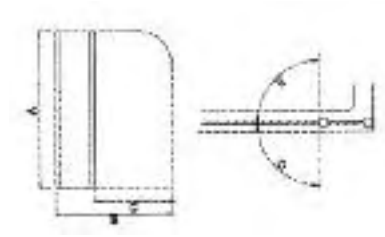

Size guide mm

A	B	C	D	E
1400	755-780	680	90°	90°

**e:thos Overbath Double Radius Screen**  
1000 x 1400mm

**Total £202.00**

Code	Description	Price
27-UNDRS	e:thos Overbath Double Radius Screen 1000x1400mm	£202.00