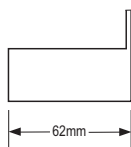

Code	Description	Price
1-66590	Carino Borso Robe Hook	£20.00