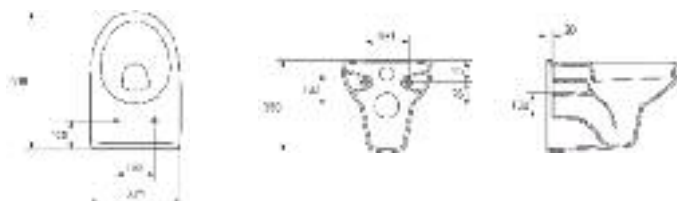

Code	Description	Price
28-PARWH	Parma Wall Hung Pan	£228.00
28-PARSEAT	Parma Seat and Cover Soft Close	£74.00