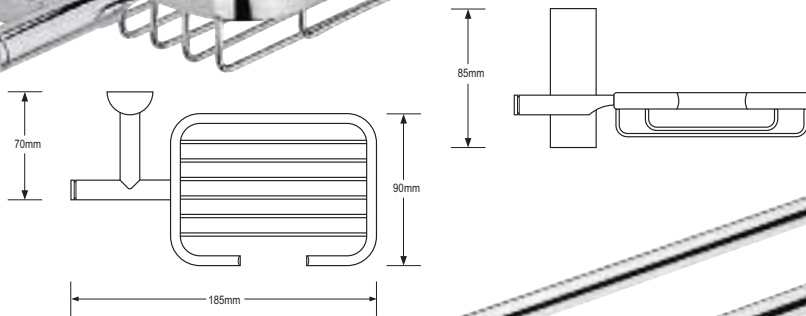

Code	Description	Price
1-66375	Carino Cotto Wall Mounted 60cm Double Towel Rail	£56.00