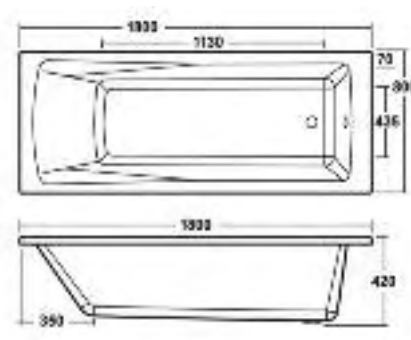

Code	Description	Price
71-1880LS	Linear 1800x800mm Single Ended Bath with Tubular Leg Set	£399.00
71-UASBG	Universal Chrome Bath Grips (pair) for all Linear Single Ended Baths	£45.00