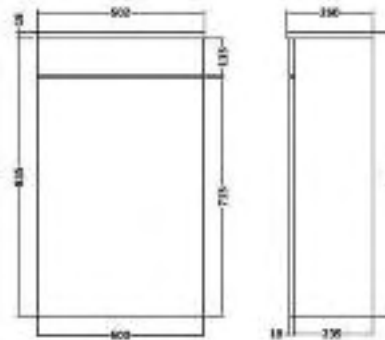

## Fusion Driftwood 60cm mirror 2 door unit

60cm 2 door wall hung mirror unit

**Total £299.00**

Code	Description	Price
10-FDW123	Fusion Driftwood 600mm 2 Door Mirror Unit	£299.00