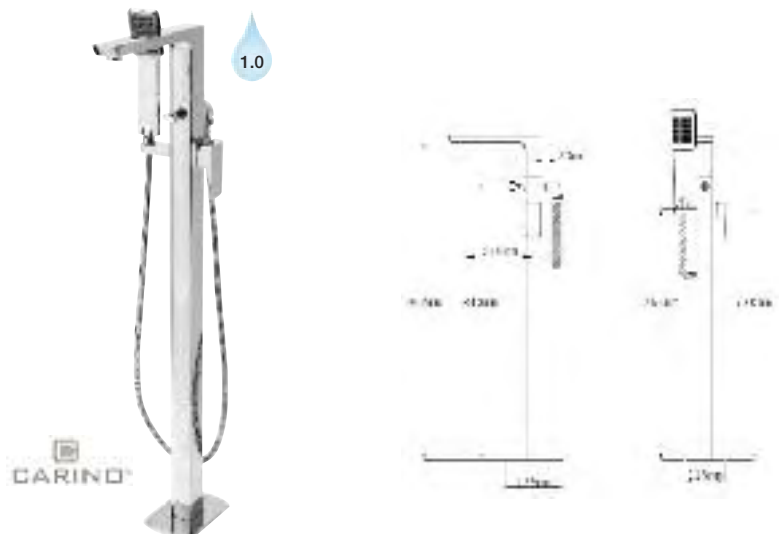

Code	Description	Price
1-43056	Carino Pump Floor Mounted Mono Bath Shower Mixer complete with kit	£1,129.00

Low pressure suitable for low water pressure situations minimum bar of pressure required for functionality