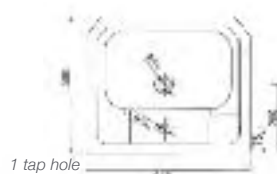

Code	Description	Price
67-WA555BN-1	Walsingham 55cm 1 Tap Hole Washbasin	£170.00
67-WA555BN-2	Walsingham 55cm 2 Tap Hole Washbasin	£170.00
67-WAPED	Walsingham Pedestal	£87.00