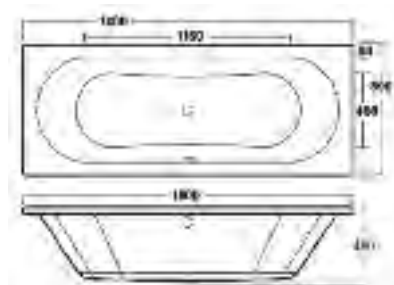

# MODELLO®

Code	Description	Price
71-1775AD	Arc 1700x750mm Double Ended Bath with Tubular Leg Set	£398.00

Code	Description	Price
71-1880AD	Arc 1800x800mm Double Ended Bath with Tubular Leg Set	£464.00