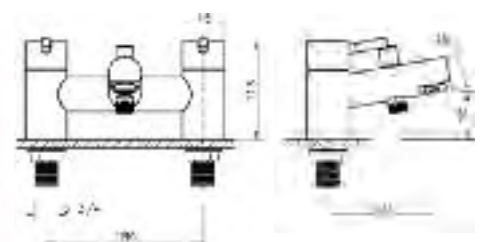

Code	Description	Price
66-EVBSM	Evoque Bath Shower Mixer Inc Shower Kit	£149.00

minimum bar of pressure required for functionality