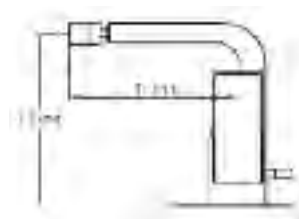

Code	Description	Price
1-41080	Carino Stylo Mono Bidet Mixer with Pop-up Waste	£265.00