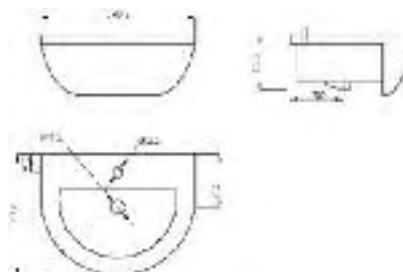

Code	Description	Price
67-XSSRB	XS 500mm Semi Recessed 1 Tap Hole Basin	£150.00