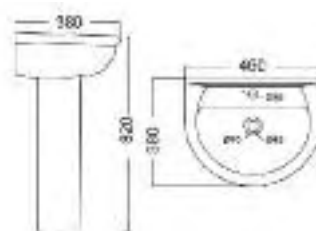

Code	Description	Price
67-BL450BN-1	Blend 450mm 1 Tap Hole Basin	£56.00
67-BL450BN-2	Blend 450mm 2 Tap Hole Basin	£56.00
67-BLPED	Blend Pedestal	£49.00
67-BLSEPED	Blend Semi Pedestal	£99.00