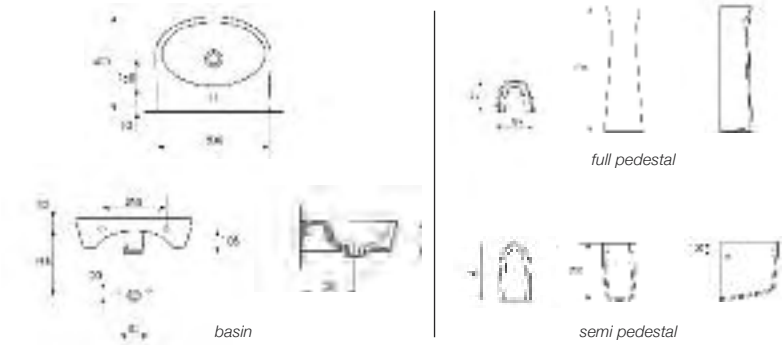

Code	Description	Price
28-PAR50B-1	Parma 50cm Basin with 1 Tap Hole	£89.00
28-PARPED	Parma Full Pedestal	£60.00
28-PARSEM	Parma Semi Pedestal	£60.00