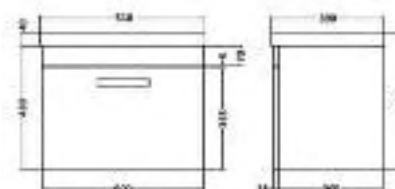

## Fusion Gloss White 50cm 1 drawer wall hung unit

50cm basin with 1 tap hole & wall hung drawer unit

**Total £349.00**

Code	Description	Price
10-FGW182	Fusion Gloss White 500mm Wall Hung Single Drawer Unit	£239.00
10-F012	Fusion 500mm Basin with 1 Tap Hole	£110.00