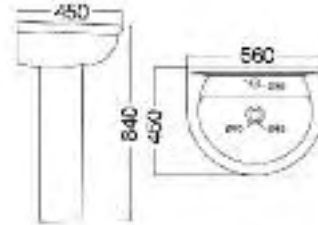

Blend 56cm basin

56cm basin with either 1 or 2 tap holes and semi pedestal (can also be used with full pedestal)

Total from £105.00

Code	Description	Price
67-BL560BN-1	Blend 560mm 1 Tap Hole Basin	£56.00
67-BL560BN-2	Blend 560mm 2 Tap Hole Basin	£56.00
67-BLPED	Blend Pedestal	£49.00
67-BLSEPED	Blend Semi Pedestal	£99.00