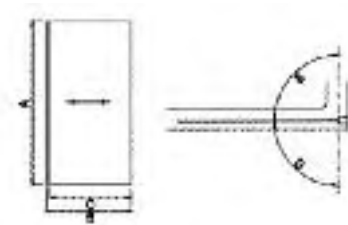

#### Size guide mm

A	B	C	D	E
1400	755-780	680	90°	90°

**e:thos Overbath Square Screen with Handle**

780 x 1400mm

**Total £166.00**

Code	Description	Price
27-UNSSS-H	e:thos Overbath Square Screen with Handle 780x1400mm	£166.00