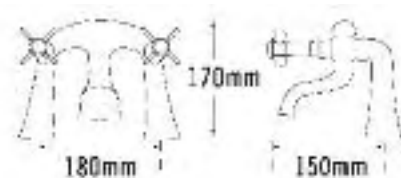

Code	Description	Price
1-FLORE-3	Carino Beaulais Pillar Bath Filler	£295.00