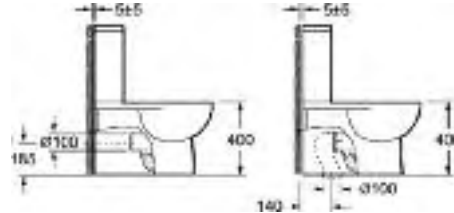

Code	Description	Price
18-FU50070	Fusion Close Coupled WC Pan	£166.00
18-FU50071	Fusion Cistern	£131.00
18-FU50073	Fusion Soft Close Seat & Cover (for C/C & BTW option)	£93.00