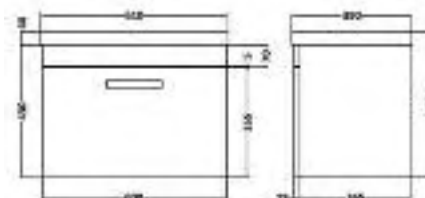

Fusion Stone 60cm 1 drawer wall hung unit

60cm basin with 1 tap hole & wall hung drawer unit

Total £369.00

Code	Description	Price
10-FS183	Fusion Stone 600mm Wall Hung Single Drawer Unit	£253.00
10-F013	Fusion 600mm Basin with 1 Tap Hole	£116.00