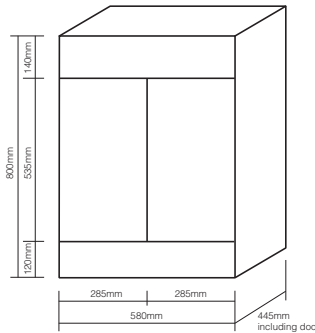

Code	Description	Price
6-FIR60GB	Firenze 600mm Modular Unit Gloss Black	£379.00
63-GN60BN	Genoa 600mm Minimalist Ceramic Top	£140.00
6-FIR75GB	Firenze 750mm Modular Unit Gloss Black	£438.00
63-GN75BN	Genoa 750mm Minimalist Ceramic Top	£180.00