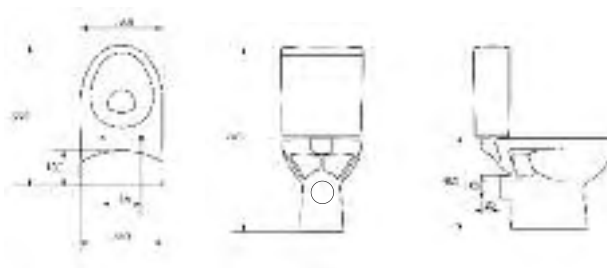

Code	Description	Price
28-PAR2GO	Parma Short Projection Pan, Cistern & Soft Close Seat	£338.00
28-PARSCS	Parma Short Projection Pan Soft Close Seat	£77.00