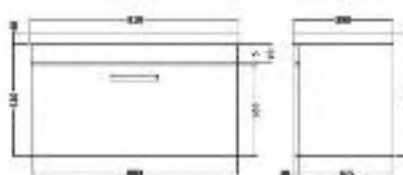

Fusion Driftwood 80cm 1 drawer wall hung unit

80cm basin with 1 tap hole & wall hung drawer unit

Total £488.00

Code	Description	Price
10-FDW165	Fusion Driftwood 800mm Wall Hung Single Drawer Unit	£313.00
10-F015	Fusion 800mm Basin with 1 Tap Hole	£175.00