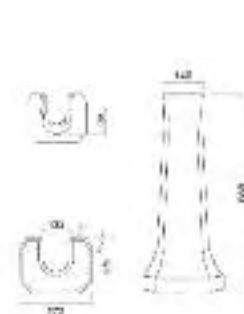

full pedestal