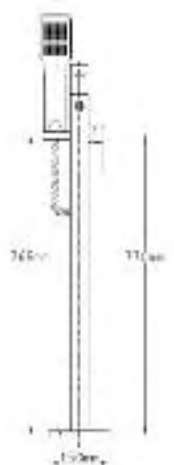

see pages 226-239 for compatible showers & valves

Code	Description	Price
1-41056	Carino Stylo Floor Mounted Mono Bath Shower Mixer complete with kit	£1,120.00

Low pressure suitable for low water pressure situations minimum bar of pressure required for functionality