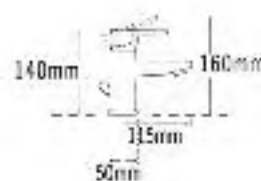

*the Carino 360 tap collection*

From **£126.00**

0.1

Code	Description	Price
1-1210	Carino 360 Pair of Basin Taps	£126.00

0.1

Code	Description	Price
1-1270	Carino 360 Mono Basin Mixer with Pop Up Waste	£171.00
1-1275	Carino 360 Mono Basin Mixer with Clicker Waste	£175.00