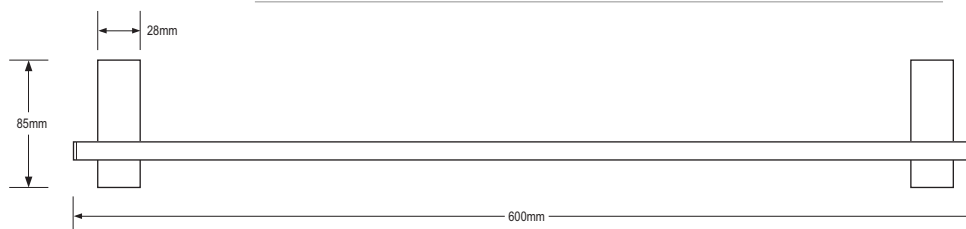

Code	Description	Price
1-66370	Carino Cotto Wall Mounted 60cm Towel Rail	£40.00

Code	Description	Price
1-66360	Carino Cotto Towel Ring	£33.00

Code	Description	Price
1-66340	Carino Cotto Toilet Roll Holder	£33.00