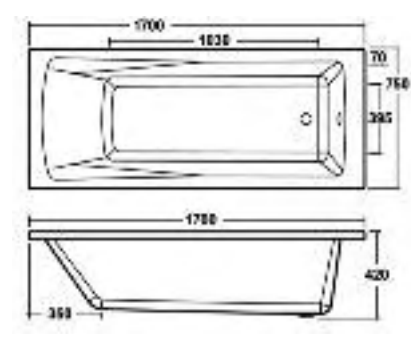

Code	Description	Price
71-1775LS	Linear 1700x750mm Single Ended Bath with Tubular Leg Set	£399.00
71-UASBG	Universal Chrome Bath Grips (pair) for all Linear Single Ended Baths	£45.00