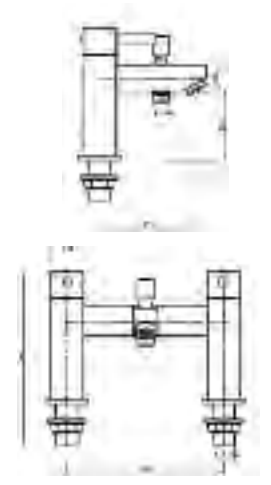

Code	Description	Price
66-VUBSM	Vulcan Bath Shower Mixer Inc Shower Kit	£189.00

minimum bar of pressure required for functionality