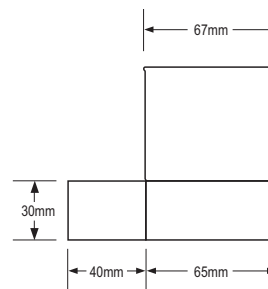

Code	Description	Price
1-66520	Carino Borso Wall Mounted Glass Holder	£42.00

Code	Description	Price
1-66590	Carino Borso Robe Hook	£20.00