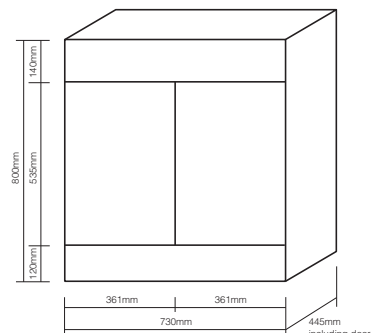

Code	Description	Price
6-FIR60RO	Firenze 600mm Modular Unit Rift Oak	£379.00
63-GN60BN	Genoa 600mm Minimalist Ceramic Top	£140.00
6-FIR75RO	Firenze 750mm Modular Unit Rift Oak	£438.00
63-GN75BN	Genoa 750mm Minimalist Ceramic Top	£180.00