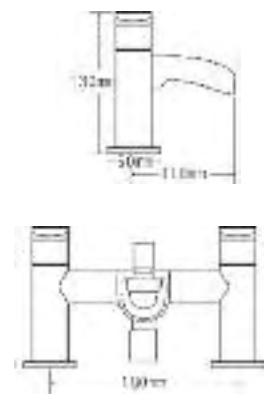

Code	Description	Price
1-1650	Carino Swish Pillar Bath Shower Mixer complete with kit	£371.00

Low pressure suitable for low water pressure situations minimum bar of pressure required for functionality