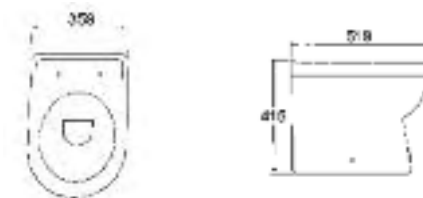

Blend back to wall WC

back to wall pan & soft close seat

Total £198.00

Code	Description	Price
67-BLBTW	Blend Back to Wall pan	£139.00
67-BLBTWSCS	Blend Back To Wall Pan Soft Close Seat	£59.00