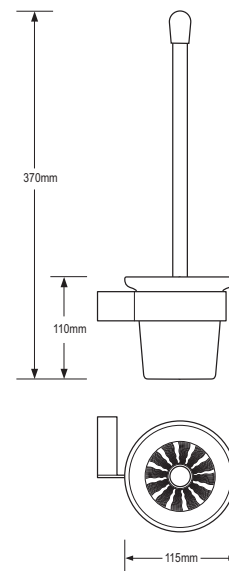

Code	Description	Price
1-66530	Carino Borso Wall Mounted Toilet Brush Holder	£67.00

Code	Description	Price
1-66560	Carino Borso Towel Ring	£27.00