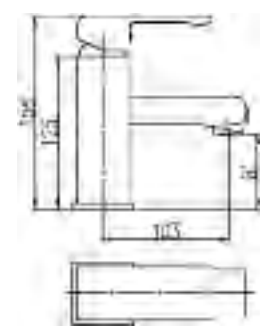

Code	Description	Price
10-PTY365	e:thos P Range Mono Basin Mixer without Waste	£165.00