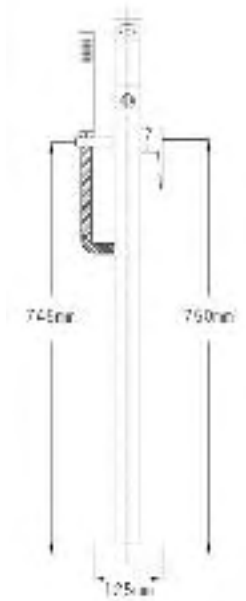

# the BRIQ collection....continued

  
CARINO®

Code	Description	Price
1-47076	Carino Briq Floor Mounted Mono Basin Mixer	£697.00

1.0

Code	Description	Price
1-47056	Carino Briq Floor Mounted Mono Bath Shower Mixer complete with kit	£1,020.00