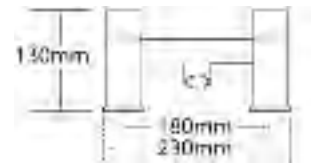

  
CARINO®

- 10 year guarantee
- Durable electro-plated chrome
- ¼ turn ceramic disc technology
- 100% brass body for durability
- Low & high pressure options
- Conforms to BS5412
- In-depth ranges

Code	Description	Price
1-22160	Carino Point Mono Bath Shower Mixer	£253.00