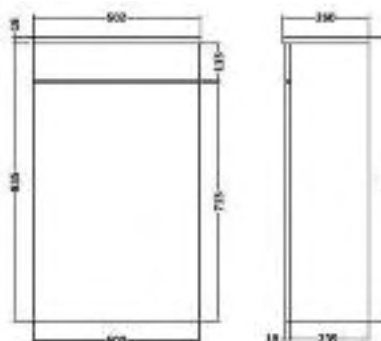

Fusion Gloss White 50cm back to wall WC unit

50cm modular back to wall WC unit

Code	Description	Price
10-FGW142	Fusion Gloss White 500mm WC Unit	£187.00

Total £187.00