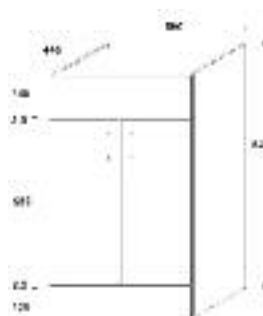

GENOA MODULAR UNITS

Genoa 60cm minimalist unit and basin

Total **£368.00**

Code	Description	Price
63-GN60MU	Genoa 600mm Minimalist Gloss White Unit	£228.00
63-GN60BN	Genoa 600mm Minimalist Ceramic Top	£140.00

(tap not included)