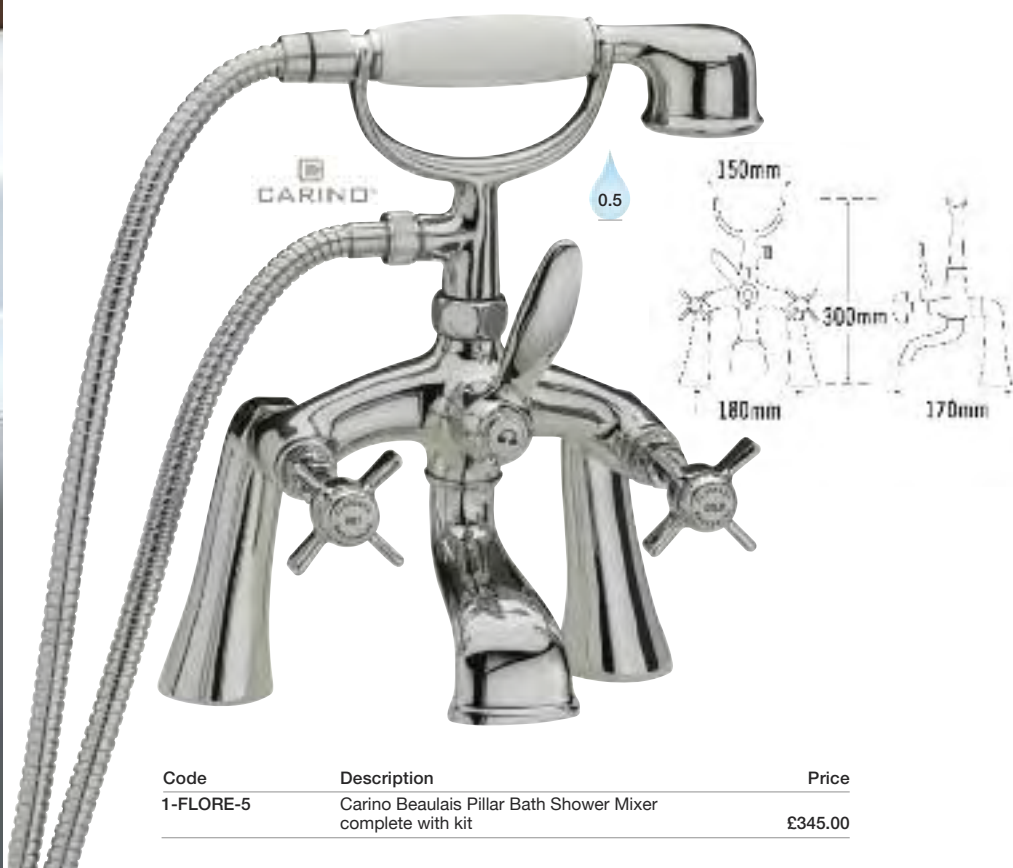

CARINO®
Low pressure

Code	Description	Price
1-FLORE-3	Carino Beaulais Pillar Bath Filler	£295.00

CARINO®

Code	Description	Price
1-FLORE-5	Carino Beaulais Pillar Bath Shower Mixer complete with kit	£345.00

Low pressure suitable for low water pressure situations minimum bar of pressure required for functionality