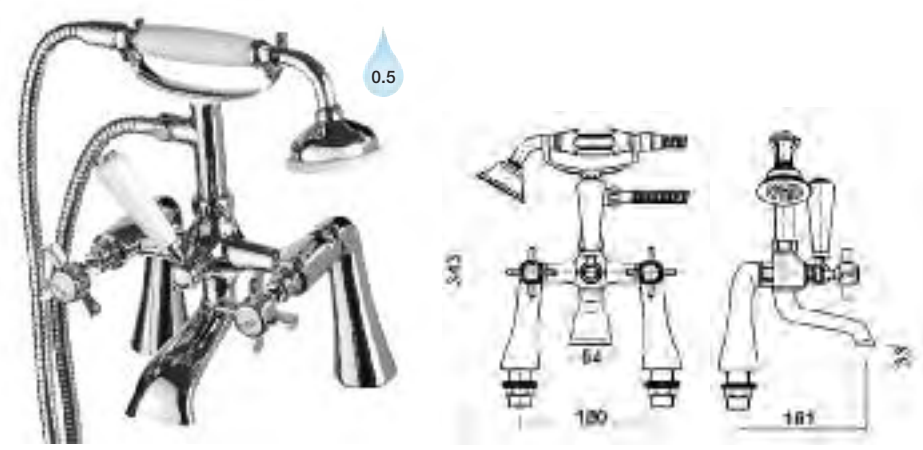

# MARSEILLE

e:thos®

**MARSEILLE tap range**

From **£79.00**

Code	Description	Price
66-MABT	Marseille Basin Taps (Pair)	£79.00

Code	Description	Price
66-MABTH	Marseille Bath Taps (Pair)	£89.00

Code	Description	Price
66-MABSM	Marseille Bath Shower Mixer Inc Traditional Handset	£199.00