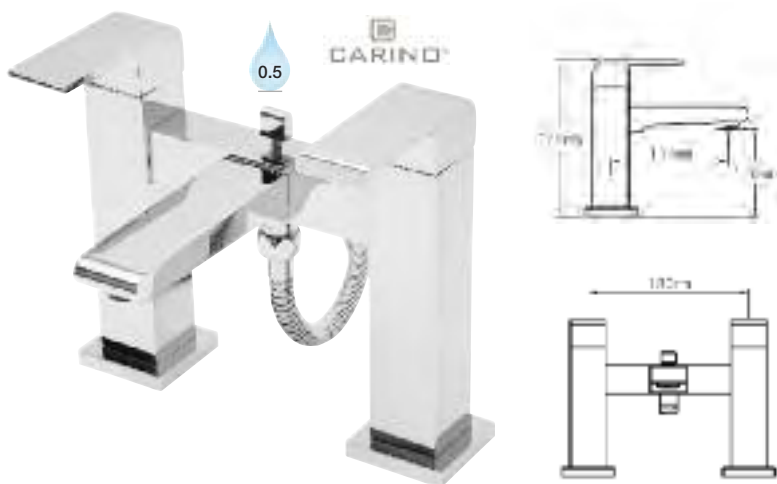

Code	Description	Price
1-41050	Carino Stylo Pillar Bath Shower Mixer complete with kit	£605.00