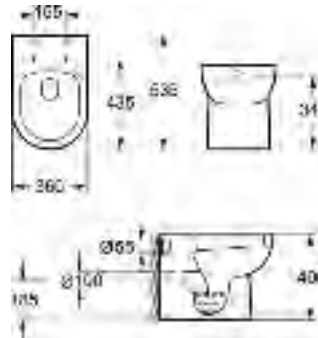

Code	Description	Price
18-FU50074	Fusion Back to Wall WC	£199.00
18-FU50073	Fusion Soft Close Seat & Cover (for C/C & BTW option)	£93.00