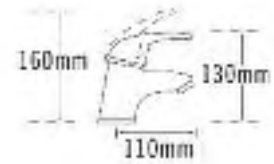

*the Carino RHYE tap collection*

From **£153.00**

Code	Description	Price
1-25010	Carino Rhye Pair of Basin Taps	£169.00

Code	Description	Price
1-25063	Carino Rhye Mono Basin Mixer with Click Clack Waste	£153.00