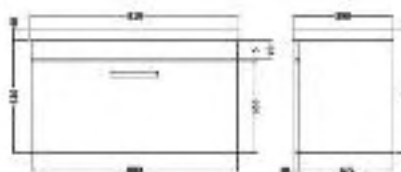

Fusion Gloss White 80cm 1 drawer wall hung unit

80cm basin with 1 tap hole & wall hung drawer unit

Total £488.00

Code	Description	Price
10-FGW165	Fusion Gloss White 800mm Wall Hung Single Drawer Unit	£313.00
10-F015	Fusion 800mm Basin with 1 Tap Hole	£175.00