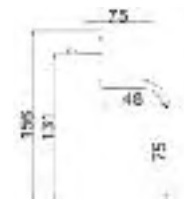

Code	Description	Price
10-WTY315	e:thos W Range Mini Mono Basin Mixer without Waste	£89.00