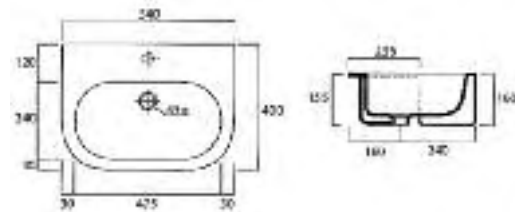

Code	Description	Price
18-ST66002	Streamline 54cm Semi Recessed Basin with 1 tap hole	£269.00