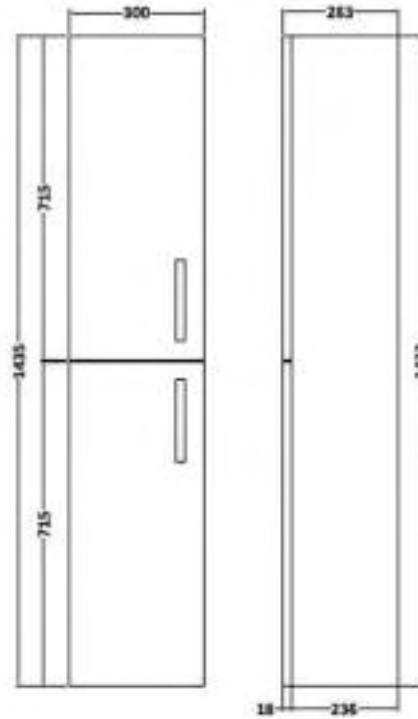

GLOSS WHITE

Fusion Gloss White 30cm 2 door mid height wall hung unit

30cm mid height wall hung 2 door unit

Total £246.00

Code	Description	Price
10-FGW162	Fusion Gloss White 300mm Tall Wall Hung 2 Door Unit	£246.00