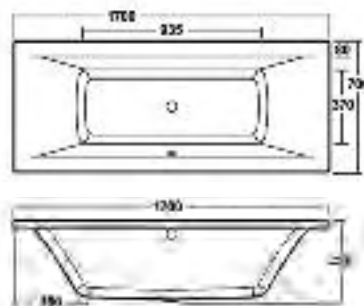

## Linear

Double Ended Bath with Tubular Leg Set

From **£299.00**

See pages 84-85 for bath front and end panels

Code	Description	Price
71-1770LD	Linear 1700x700mm Double Ended Bath with Tubular Leg Set	£299.00