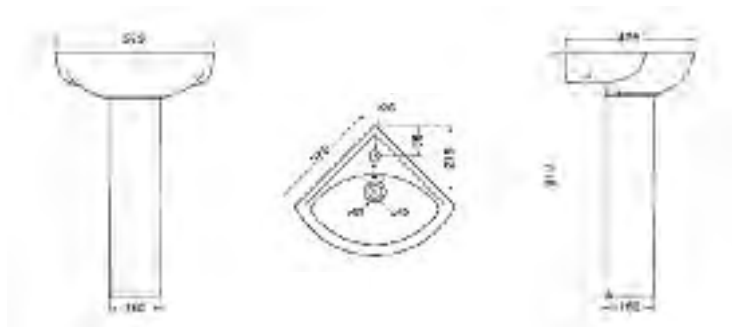

Blend 36cm corner basin

36cm corner basin with 1 tap hole and full pedestal

Total £154.00

Code	Description	Price
67-BLCORNER36BN	Blend 36cm 1 Tap Hole Corner Basin	£105.00
67-BLPED	Blend Pedestal	£49.00