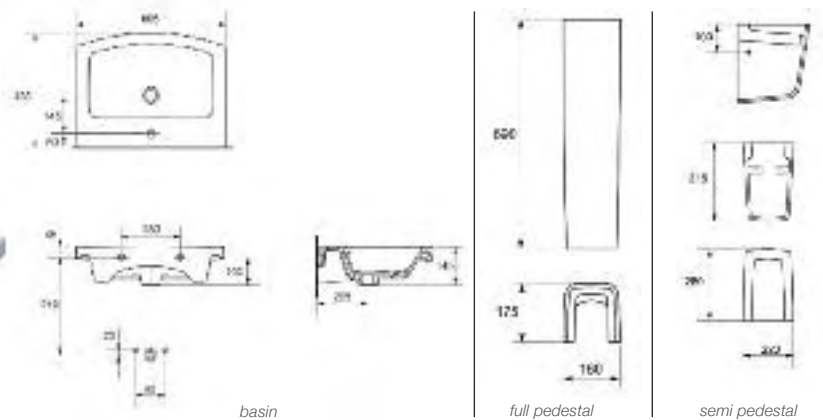

Code	Description	Price
18-ST60622	Streamline 60cm Washbasin with 1 Tap Hole	£169.00
18-ST60624	Streamline Pedestal 69cm	£96.00
18-ST60625	Streamline Semi Pedestal 31cm	£109.00