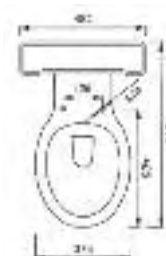

Code	Description	Price
67-WACCPN	Walsingham Close Coupled WC Pan	£205.00
67-WACIS	Walsingham Close Coupled Cistern and internal Fittings	£170.00
67-WAMSCS	Walsingham Mahogany Soft Close Seat and Cover	£153.00