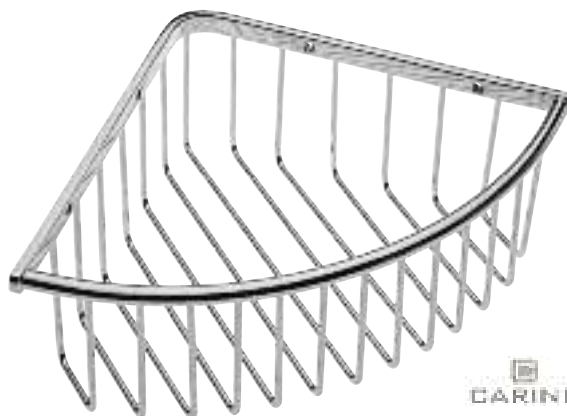

Code	Description	Price
1-66420	Carino Wall Mounted Deep Triangular Corner Basket	£53.00