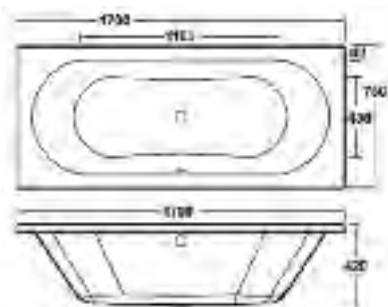

# MODELLO®

Code	Description	Price
71-1775AD	Arc 1700x750mm Double Ended Bath with Tubular Leg Set	£398.00

Code	Description	Price
71-1880AD	Arc 1800x800mm Double Ended Bath with Tubular Leg Set	£464.00