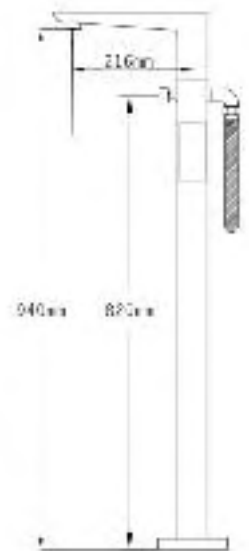

# the BRIQ collection....continued

  
CARINO®

Code	Description	Price
1-47076	Carino Briq Floor Mounted Mono Basin Mixer	£697.00

1.0

Code	Description	Price
1-47056	Carino Briq Floor Mounted Mono Bath Shower Mixer complete with kit	£1,020.00