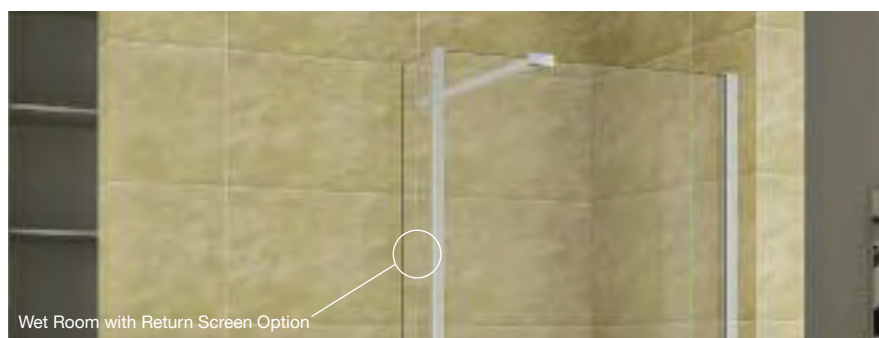

Standard Wet Room Screen

Wet Room with Return Screen Option

e:thos²
serieuno

e:thos wet room screens

- ✓ Create your own walk in enclosure
- ✓ 1950mm high
- ✓ Universal handing
- ✓ Use on both a wet floor or low profile tray
- ✓ 8mm glass
- ✓ Polished frame
- ✓ Includes chrome support arm
- ✓ Easy clean glass