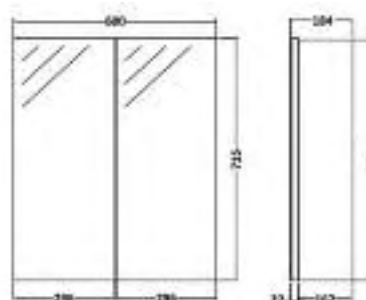

## Fusion Gloss White 60cm mirror 2 door unit

60cm 2 door wall hung mirror unit

Code	Description	Price
10-FGW123	Fusion Gloss White 600mm 2 Door Mirror Unit	£299.00

**Total £299.00**