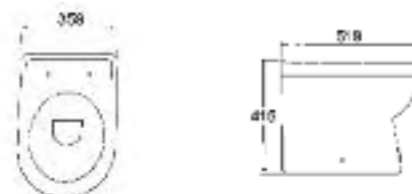

Code	Description	Price
67-BLBTW	Blend Back to Wall Pan	£139.00
67-BLBTWSCS	Blend Back To Wall Pan Soft Close Seat	£59.00