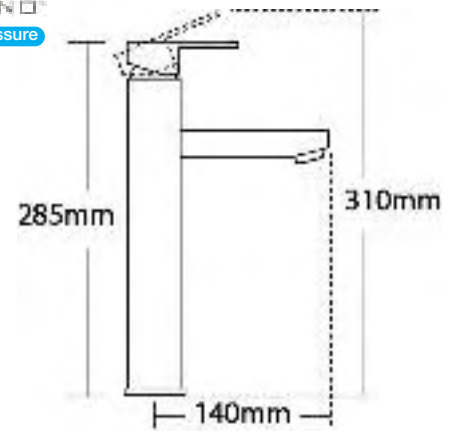

*the Carino BORSO tap collection*

From **£155.00**

0.1  
CARINO®  
Low pressure

Code	Description	Price
1-22310	Carino Borso Pair of Basin Taps	£165.00

0.1

CARINO®  
Low pressure

Code	Description	Price
1-22360	Carino Borso Extended Mono Basin Mixer	£265.00