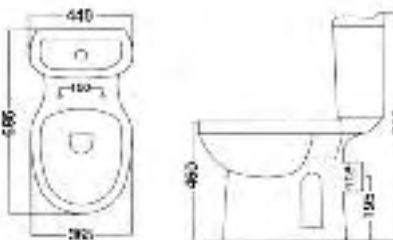

## Blend 45cm basin

45cm basin with either 1 or 2 tap holes and full pedestal (can also be used with semi pedestal)

Total **from £105.00**

Code	Description	Price
67-BL450BN-1	Blend 450mm 1 Tap Hole Basin	£56.00
67-BL450BN-2	Blend 450mm 2 Tap Hole Basin	£56.00
67-BLPED	Blend Pedestal	£49.00
67-BLSEPED	Blend Semi Pedestal	£99.00