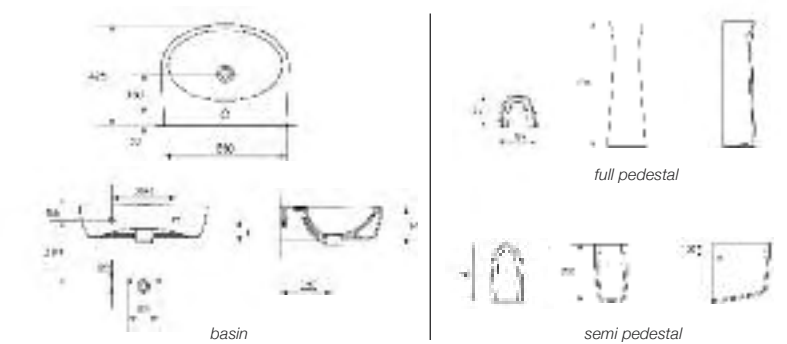

Code	Description	Price
28-PAR55B-1	Parma 55cm Basin with 1 Tap Hole	£96.00
28-PARPED	Parma Full Pedestal	£60.00
28-PARSEM	Parma Semi Pedestal	£60.00