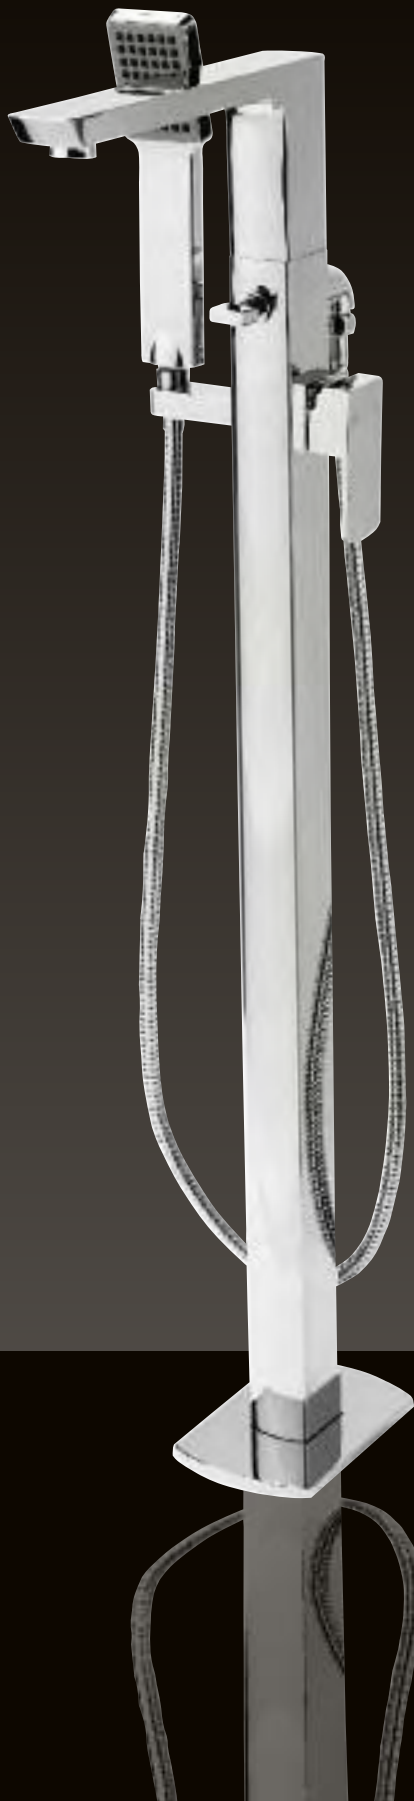

Code	Description	Price
1-43045	Carino Pump 3 Hole Bath Filler	£365.00