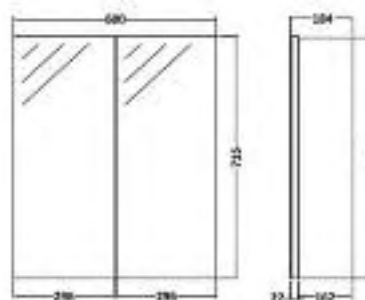

## Fusion Stone 60cm mirror 2 door unit

60cm 2 door wall hung mirror unit

**Total £299.00**

Code	Description	Price
10-FS123	Fusion Stone 600mm 2 Door Mirror Unit	£299.00