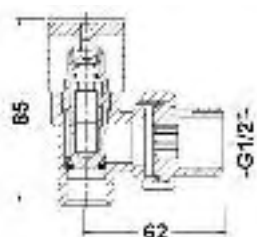

e:thos angled radiator/towel rail valves

Total (pair) £26.00

Code	Description	Price
11-RAV	e:thos Angled Radiator Valves Chrome (pair)	£26.00