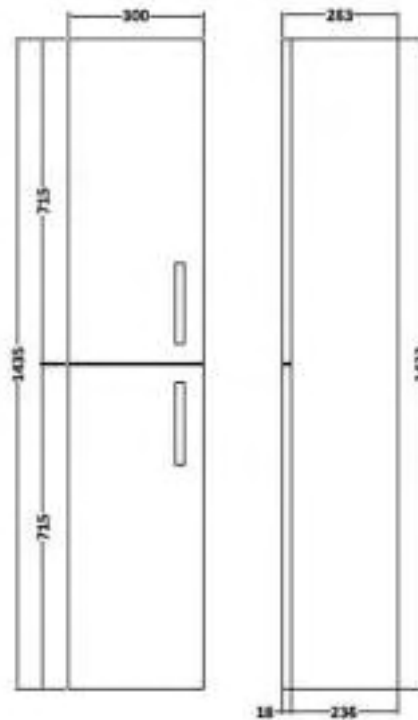

Fusion Stone 30cm 2 door mid height wall hung unit

30cm mid height wall hung 2 door unit

Total £246.00

Code	Description	Price
10-FS162	Fusion Stone 300mm Tall Wall Hung 2 Door Unit	£246.00