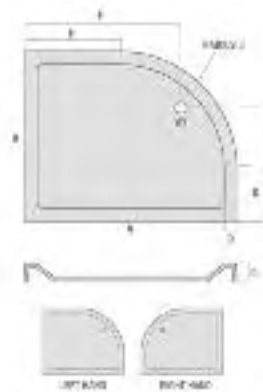

e:thos stone Quadrant Left Hand Shower Trays

Code	Description	Price
15-ESQ90X76LHTN1	e:thos stone 900 x 760 Left Hand Quadrant shower tray	£168.00
15-ESQ90X80LHTNY	e:thos stone 900 x 800 Left Hand Quadrant shower tray	£173.00
15-ESQ10X80LHTOS	e:thos stone 1000 x 800 Left Hand Quadrant shower tray	£177.00
15-ESQ12X80LHTPM	e:thos stone 1200 x 800 Left Hand Quadrant shower tray	£212.00
15-ESQ12X90LHTQK	e:thos stone 1200 x 900 Left Hand Quadrant shower tray	£218.00

Size (mm)	W	D	Plinth	Waste	Waste	A	B	C	D	E	F	G	H	I	J
900 x 760	LH	MS	W1	DC	900	760	43	65	470	800	210	200	500		
900 x 760	RH	MS	W1	DC	900	760	43	65	470	800	210	200	500		
900 x 800	LH	MS	W1	DC	900	800	43	65	510	800	200	200	500		
900 x 800	RH	MS	W1	DC	900	800	43	65	510	800	200	200	500		
1000 x 800	LH	MS	W1	DC	1000	800	43	65	510	700	200	400	500		
1000 x 800	RH	MS	W1	DC	1000	800	43	65	510	700	200	400	500		
1200 x 800	LH	MS	W1	DC	1200	800	43	65	510	500	200	850	500		
1200 x 800	RH	MS	W1	DC	1200	800	43	65	510	500	200	850	500		
1200 x 900	LH	MS	W1	DC	1200	900	43	65	610	500	200	850	500		
1200 x 900	RH	MS	W1	DC	1200	900	43	65	610	500	200	850	500		

Optional e:thos stone Offset Quadrant Shower Tray Easy Plumb Panel & Leg Kit universal handing

15-ESQEPKWDJ   Quadrant Easy Plumb Panel & Leg Kit   **£82.00**

Plinth height = 90mm