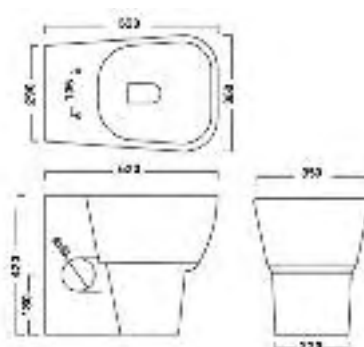

Code	Description	Price
67-40131	Lombardo Back to Wall Pan	£208.00
67-40621B	Lombardo Back to Wall Soft Close Seat	£80.00