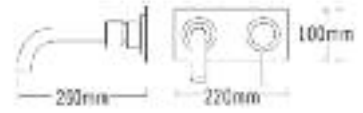

# the BARCA collection....continued

0.5

CARINO®

Code	Description	Price
1-63240	Carino Barca Wall Bath Spout	£299.00

0.5

CARINO®

Code	Description	Price
1-63090	Carino Barca 2 Hole Wall Mounted Basin Mixer	£459.00