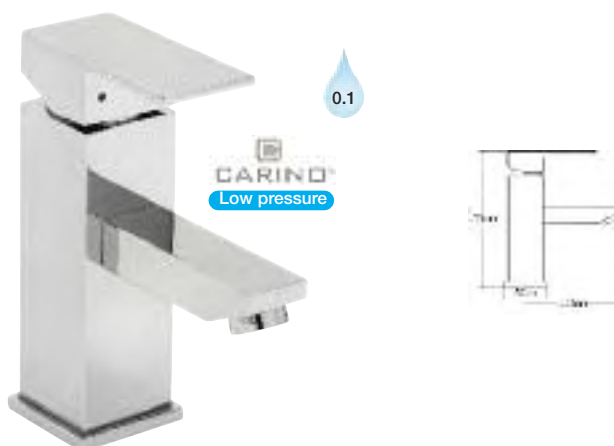

the BORSO collection....continued

Code	Description	Price
1-22373	Carino Borso Mini Mono Basin Mixer with Click Clack waste (Shorter Spout)	£175.00