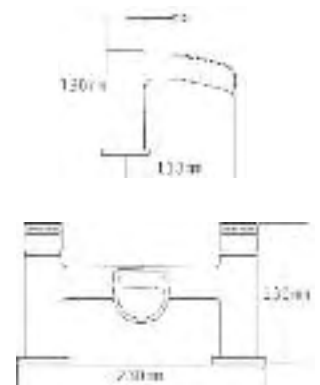

*the Carino SWISH tap collection*

From **£238.00**

0.1

CARINO®  
Low pressure

Code	Description	Price
1-1620	Carino Swish Mono Basin Mixer with Click Clack Waste	£238.00

0.5

CARINO®  
Low pressure

Code	Description	Price
1-1640	Carino Swish Pillar Bath Filler	£303.00