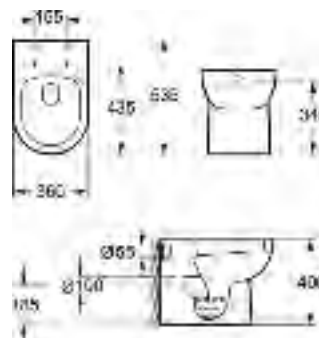

Code	Description	Price
18-FU50074	Fusion Back to Wall WC	£199.00
18-FU50073	Fusion Soft Close Seat & Cover (for C/C & BTW option)	£93.00