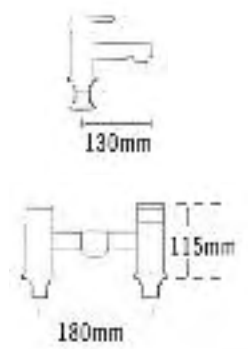

Code	Description	Price
1-22340	Carino Borso Pillar Bath Filler	£350.00