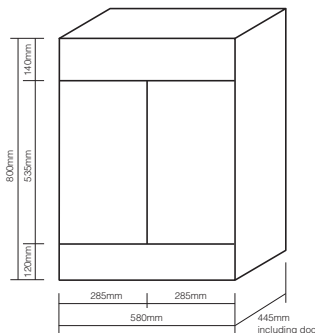

Code	Description	Price
6-FIR60RO	Firenze 600mm Modular Unit Rift Oak	£379.00
63-GN60BN	Genoa 600mm Minimalist Ceramic Top	£140.00
6-FIR75RO	Firenze 750mm Modular Unit Rift Oak	£438.00
63-GN75BN	Genoa 750mm Minimalist Ceramic Top	£180.00