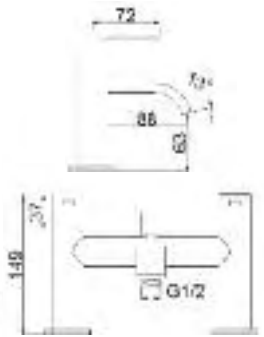

Code	Description	Price
10-WTY304	e:thos W Range Bath Shower Mixer c/w Kit	£189.00

minimum bar of pressure required for functionality