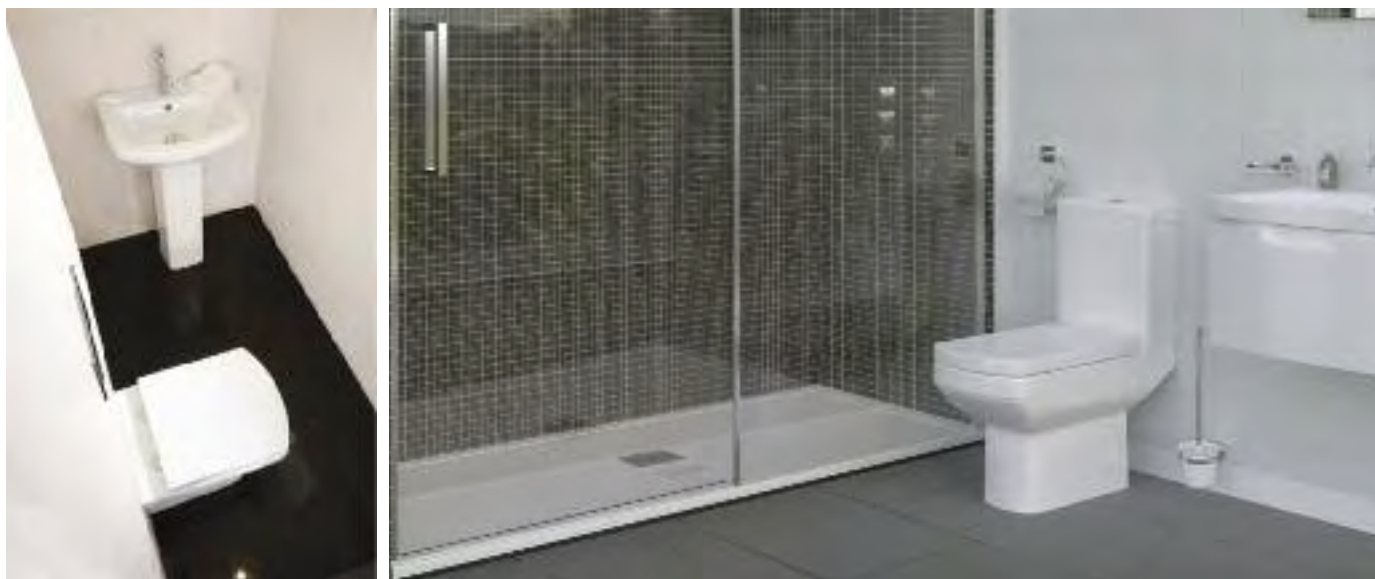

the STREAMLINE collection

Streamline close coupled WC

slimline pan, cistern & soft close seat

Total £326.00

Code	Description	Price
18-ST60630	Streamline Close Coupled Pan	£146.00
18-ST60631	Streamline Cistern	£71.00
18-ST60633	Streamline Soft Close Seat & Cover (Quick Release)	£109.00