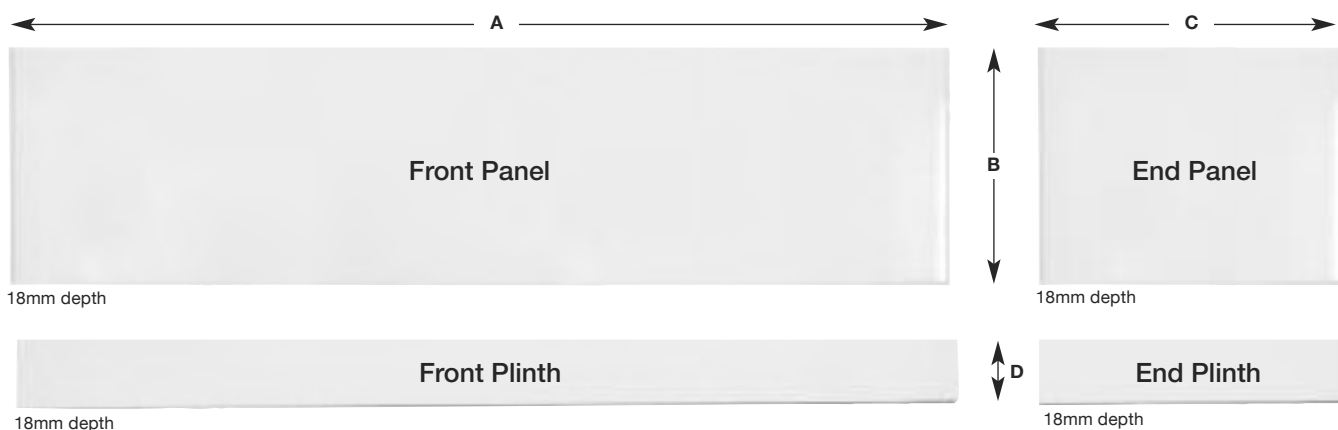

## Arctic High Gloss White Bath Panels

High gloss white MDF bath panels with adjustable plinth for varying height baths

From

**£59.00**

e:thos®

Code	Description	Price
63-700	Arctic 700mm gloss white bath end panel with adjustable end plinth	<b>£59.00</b>
63-750	Arctic 750mm gloss white bath end panel with adjustable end plinth	<b>£59.00</b>
63-800	Arctic 800mm gloss white bath end panel with adjustable end plinth	<b>£59.00</b>
63-1700	Arctic 1700mm gloss white bath front panel with adjustable front plinth	<b>£99.00</b>
63-1800	Arctic 1800mm gloss white bath front panel with adjustable front plinth	<b>£99.00</b>