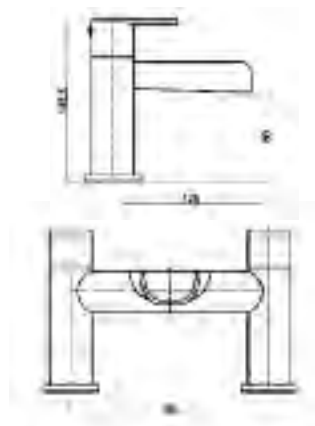

Code	Description	Price
10-FLU303	e:thos Flume Range Bath Filler	£215.00