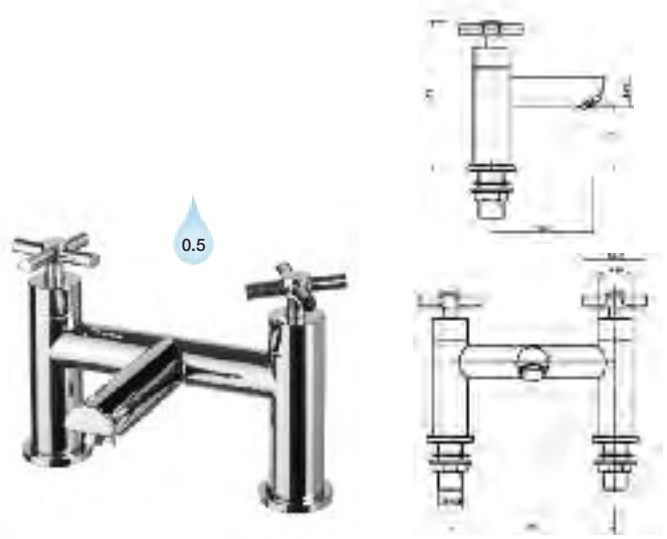

AVENTI

e:thos®

*AVENTI tap range*

From **£99.00**

Code	Description	Price
66-AVMB	Aventi Mono Basin Inc Clicker Waste	£99.00

Code	Description	Price
66-AVBF	Aventi Bath Filler	£139.00

Code	Description	Price
66-AVBSM	Aventi Bath Shower Mixer Inc Shower Kit	£149.00