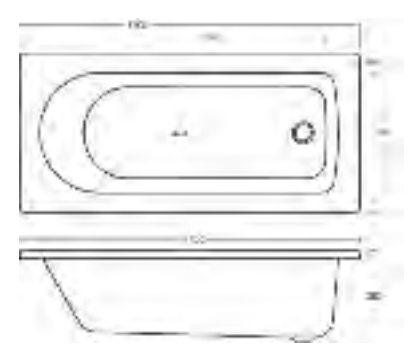

Code	Description	Price
71-1775AS	Arc 1700x750mm Single Ended Bath with Tubular Leg Set	£319.00
71-UASBG	Universal Chrome Bath Grips (pair) for all Arc Single Ended Baths	£45.00