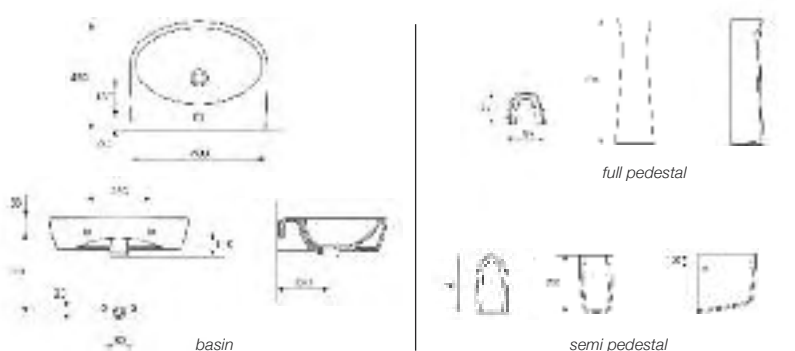

Code	Description	Price
28-PAR60B-1	Parma 60cm Basin with 1 Tap Hole	£109.00
28-PARPED	Parma Full Pedestal	£60.00
28-PARSEM	Parma Semi Pedestal	£60.00