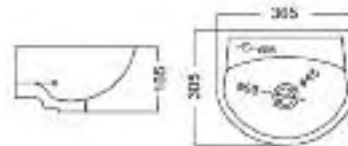

Blend 36cm wall mount basin

36cm basin with either 1 or 2 tap holes (wall mount only)

Total £54.00

Code	Description	Price
67-BL360WBN-1	Blend 36cm 1 Tap Hole Basin (left hand only)	£54.00
67-BL360WBN-2	Blend 36cm 2 Tap Hole Basin	£54.00