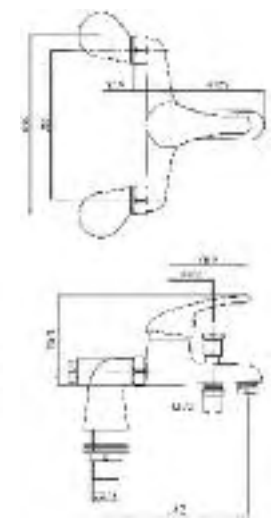

Code	Description	Price
66-LEBSM	Leva Bath Shower Mixer Inc Shower kit	£79.00

minimum bar of pressure required for functionality