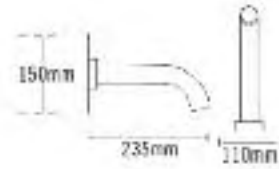

0.5

CARINO®

Code	Description	Price
1-63240	Carino Barca Wall Bath Spout	£299.00