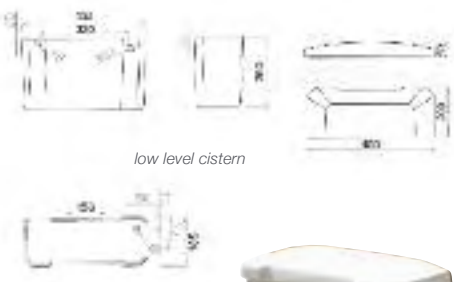

1 tap hole

2 tap holes

basin

full pedestal

**Walsingham  
low level WC**

low level pan, low level cistern,  
chrome flush pipe & mahogany  
soft close seat

Total **£870.00**

low level cistern