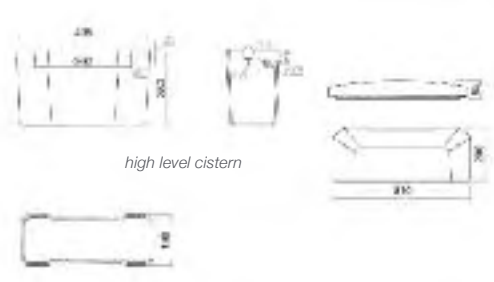

**Walsingham
high level WC**

high level pan, high level cistern,
chrome flush pipe & mahogany soft
close seat

Total **£1024.00**

high level cistern