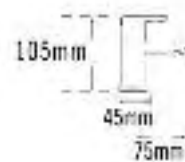

*the Carino 360 tap collection*

From **£126.00**

0.1

Code	Description	Price
1-1210	Carino 360 Pair of Basin Taps	£126.00

0.1

Code	Description	Price
1-1270	Carino 360 Mono Basin Mixer with Pop Up Waste	£171.00
1-1275	Carino 360 Mono Basin Mixer with Clicker Waste	£175.00