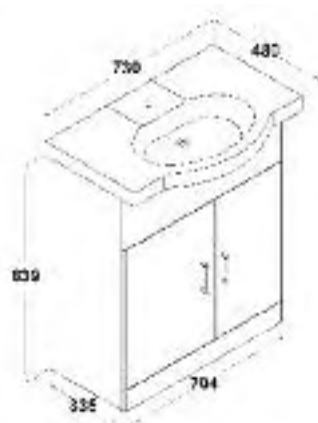

Code	Description	Price
63-AR75VU	Arctic 75cm Gloss White Vanity Unit	£235.00
63-AR75CT	Arctic 75cm Ceramic Top with 1 Tap Hole	£140.00