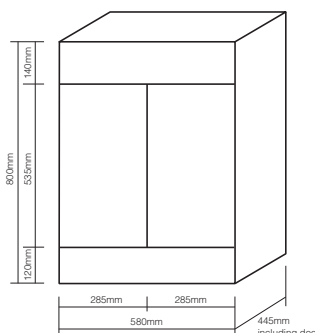

Code	Description	Price
6-FIR60TW	Firenze 600mm Modular Unit Tobacco Walnut	£379.00
63-GN60BN	Genoa 600mm Minimalist Ceramic Top	£140.00
6-FIR75TW	Firenze 750mm Modular Unit Tobacco Walnut	£438.00
63-GN75BN	Genoa 750mm Minimalist Ceramic Top	£180.00