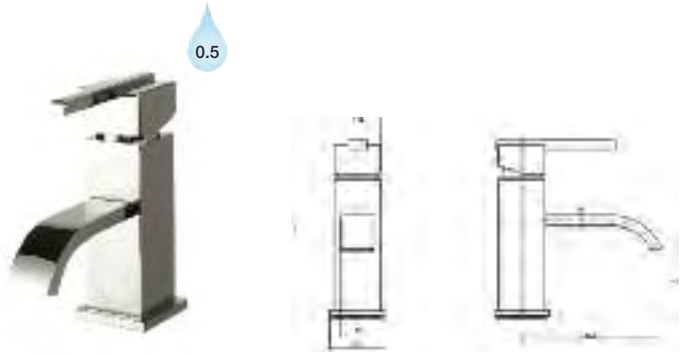

# CREOLE

e:thos®

**CREOLE tap range**

From **£109.00**

Code	Description	Price
66-CRMB	Creole Mono Basin Mixer Inc Clicker Waste	£109.00

Code	Description	Price
66-CRBF	Creole Bath Filler	£159.00

Code	Description	Price
66-CRBSM	Creole Bath Shower Mixer Inc Shower Kit	£179.00