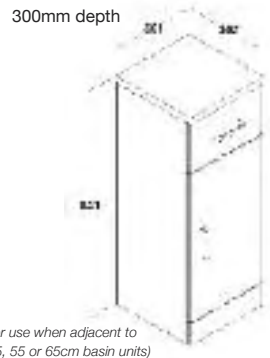

Code	Description	Price
63-AR30DD	Arctic 30cm Door and Drawer Unit (300mm depth)	£170.00