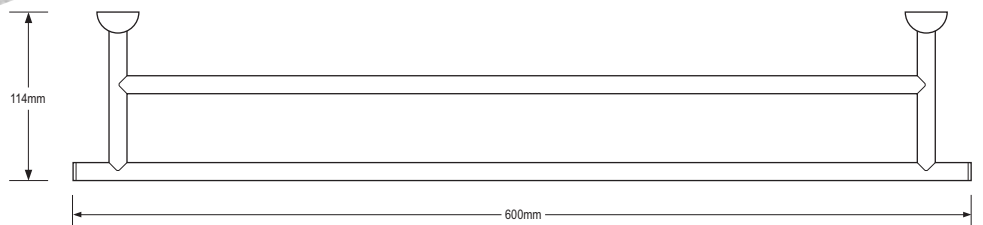

Code	Description	Price
1-66360	Carino Cotto Towel Ring	£33.00

Code	Description	Price
1-66340	Carino Cotto Toilet Roll Holder	£33.00

Code	Description	Price
1-66330	Carino Cotto Wall Mounted Sponge Basket	£36.00

Code	Description	Price
1-66375	Carino Cotto Wall Mounted 60cm Double Towel Rail	£56.00