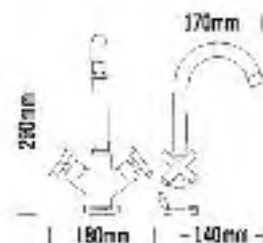

CARINO
Low pressure