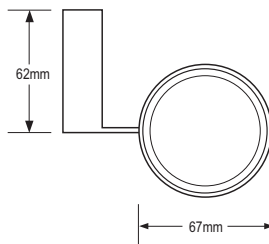

Code	Description	Price
1-66520	Carino Borso Wall Mounted Glass Holder	£42.00

Code	Description	Price
1-66590	Carino Borso Robe Hook	£20.00