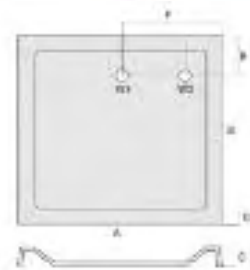

SHOWER ENCLOSURES & TRAYS

e:thos stone Square Stone Resin Shower Trays

- ✓ 40mm low profile height
- ✓ Acrylic capped surface
- ✓ Optional 'easy plumb' leg fixing kit
- ✓ 5 size options
- ✓ Dedicated 90mm shower waste included
- ✓ Easy clean surface
- ✓ Lifetime guarantee
- ✓ UK manufactured

Code	Description	Price
15-ES70X70XHA	e:thos stone 700 x 700 Square shower tray	£149.00
15-ES76X76SAY	e:thos stone 760 x 760 Square shower tray	£146.00
15-ES80X80SBU	e:thos stone 800 x 800 Square shower tray	£149.00
15-ES90X90SCO	e:thos stone 900 x 900 Square shower tray	£167.00
15-ES10X10SCU	e:thos stone 1000 x 1000 Square shower tray	£208.00

Optional e:thos stone Rectangular Shower Tray Easy Plumb Panel & Leg Kit

15-ES1200EPKWDH 1200 Sq/Rect Easy Plumb Panel & Leg Kit £82.00

Plinth height = 90mm

e:thos stone Quadrant Stone Resin Shower Trays

- ✓ 40mm low profile height
- ✓ Acrylic capped surface
- ✓ Optional 'easy plumb' leg fixing kit
- ✓ 3 size options
- ✓ Dedicated 90mm shower waste included
- ✓ Easy clean surface
- ✓ Lifetime guarantee
- ✓ UK manufactured

Code	Description	Price
15-ESQ80TAU	e:thos stone 800x800 Quadrant shower tray	£153.00
15-ESQ90TBO	e:thos stone 900x900 Quadrant shower tray	£169.00
15-ESQ10TBW	e:thos stone 1000x1000 Quadrant shower tray	£210.00

Code	Plinth	Acrylic	Waste	Waste	A	B	C	D	E	F	G	H	I	J	K	L	M	N	O	P	Q	R	S	T	U	V	W	X	Y	Z
800x800	AS5	5/1	30	150	800	800	40	60	100	100	100	100	100	100	100	100	100	100	100	100	100	100	100	100	100	100	100	100	100	100
900x900	AS5	5/1	30	150	900	900	40	60	100	100	100	100	100	100	100	100	100	100	100	100	100	100	100	100	100	100	100	100	100	100
1000x1000	AS5	5/1	30	150	1000	1000	40	60	100	100	100	100	100	100	100	100	100	100	100	100	100	100	100	100	100	100	100	100	100	100

Optional e:thos stone Quadrant Shower Tray Easy Plumb Panel & Leg Kit