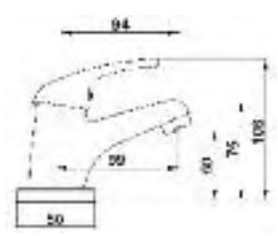

# LEVA

e:thos®

*LEVA tap range*

From **£49.00**

Code	Description	Price
66-LEMB	Leva Mono Basin Mixer Inc Clicker Waste	£49.00

Code	Description	Price
66-LEBF	Leva Bath Filler	£69.00

Code	Description	Price
66-LEBSM	Leva Bath Shower Mixer Inc Shower kit	£79.00