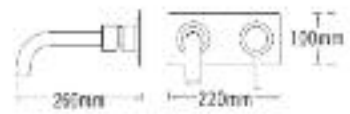

CARINO®

Code	Description	Price
1-63035	Carino Barca 2 Hole Wall Mounted Bath Filler	£470.00