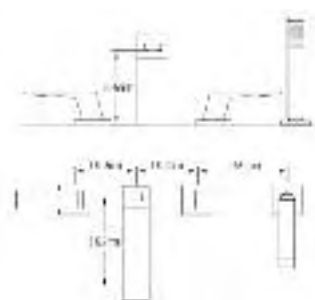

Code	Description	Price
1-47057	Carino Briq 4 Hole Bath Shower Mixer complete with kit	£553.00