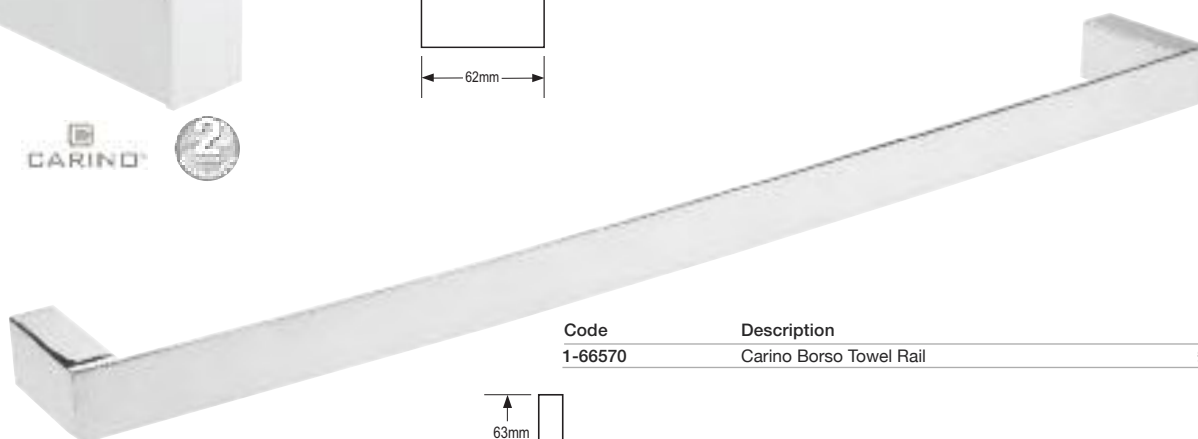

# the BORSO collection

Code	Description	Price
1-66510	Carino Borso Wall Mounted Soap Dish	£42.00

Code	Description	Price
1-66520	Carino Borso Wall Mounted Glass Holder	£42.00

Code	Description	Price
1-66590	Carino Borso Robe Hook	£20.00