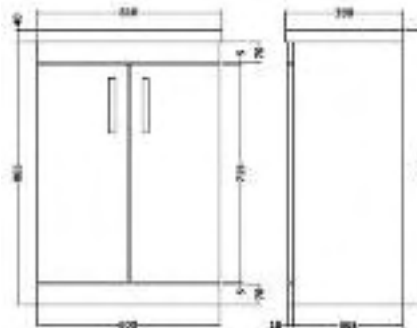

Code	Description	Price
10-FS103	Fusion Stone 600mm 2 Door Floor Standing Unit	£282.00
10-F013	Fusion 600mm Basin with 1 Tap Hole	£116.00