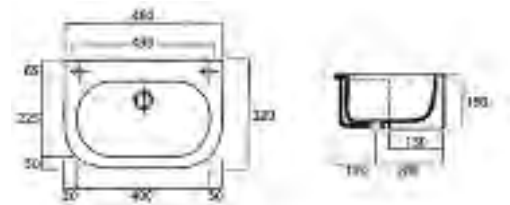

Code	Description	Price
18-FU66001LH	Fusion Semi Recessed Basin with 1 left hand tap hole	£259.00
18-FU66001RH	Fusion Semi Recessed Basin with 1 right hand tap hole	£259.00