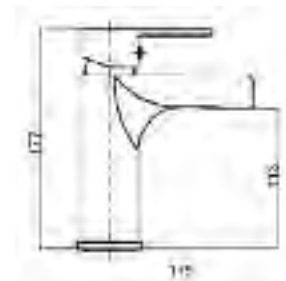

FLUME tap range

From

£155.00

Code	Description	Price
10-FLU305	e:thos Flume Range Mono Basin Mixer without Clicker Waste	£155.00