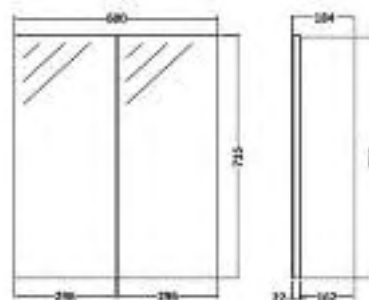

## Fusion Driftwood 60cm mirror 2 door unit

60cm 2 door wall hung mirror unit

**Total £299.00**

Code	Description	Price
10-FDW123	Fusion Driftwood 600mm 2 Door Mirror Unit	£299.00