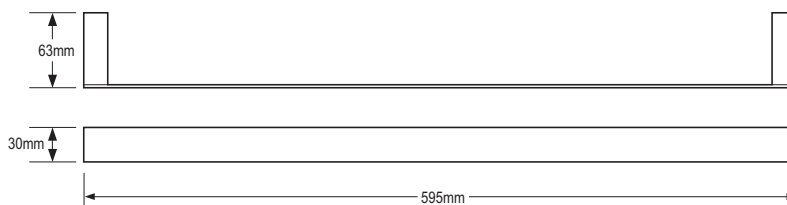

Code	Description	Price
1-66570	Carino Borso Towel Rail	£83.00