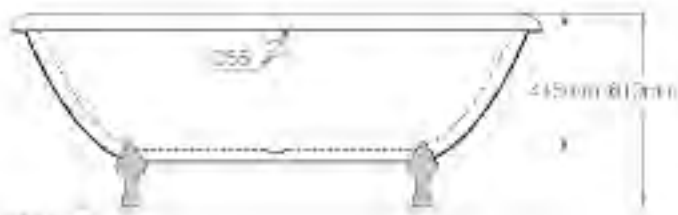

Code	Description	Price
71-CA1674	Camargue 1695x740mm Double Skinned Acrylic Double Ended Bath complete with Chrome Plated Ball and Claw Feet	£999.00