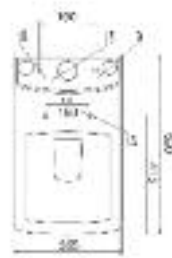

Code	Description	Price
67-NTPN	Neat Close Coupled Pan	£148.00
67-NTCS	Neat Close Coupled Cistern	£104.00
67-NTSCS	Neat Soft Close Seat	£40.00