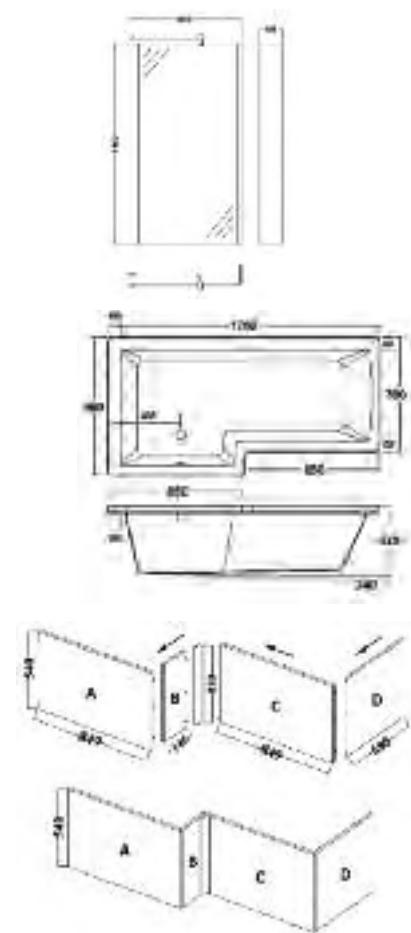

Code	Description	Price
27-BS1785L	e:thos 1700 Square Shower Bath Left Hand	£372.00
27-BS1785R	e:thos 1700 Square Shower Bath Right Hand	£372.00
27-BSAB1765	e:thos 1700 Square Shower Universal Front Panel	£87.00
27-NSBS2	e:thos Square Shower Bath Fixed Glass Screen	£240.00

Optional End Panel

27-BSAB660	e:thos 1700 Square Shower Bath End Panel	£69.00

OPTIONAL END
PANEL FOR
L-SHAPED
BATH - £69