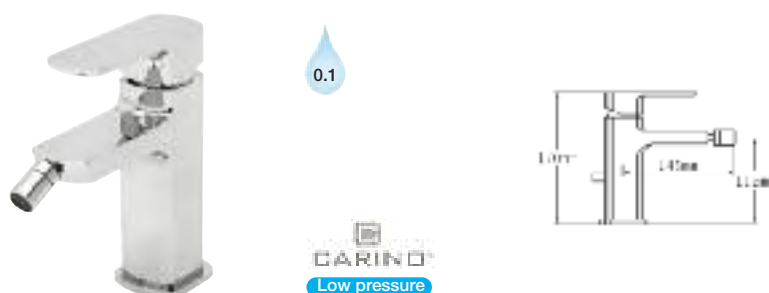

Code	Description	Price
1-43080	Carino Pump Mono Bidet Mixer with Pop-up waste	£252.00