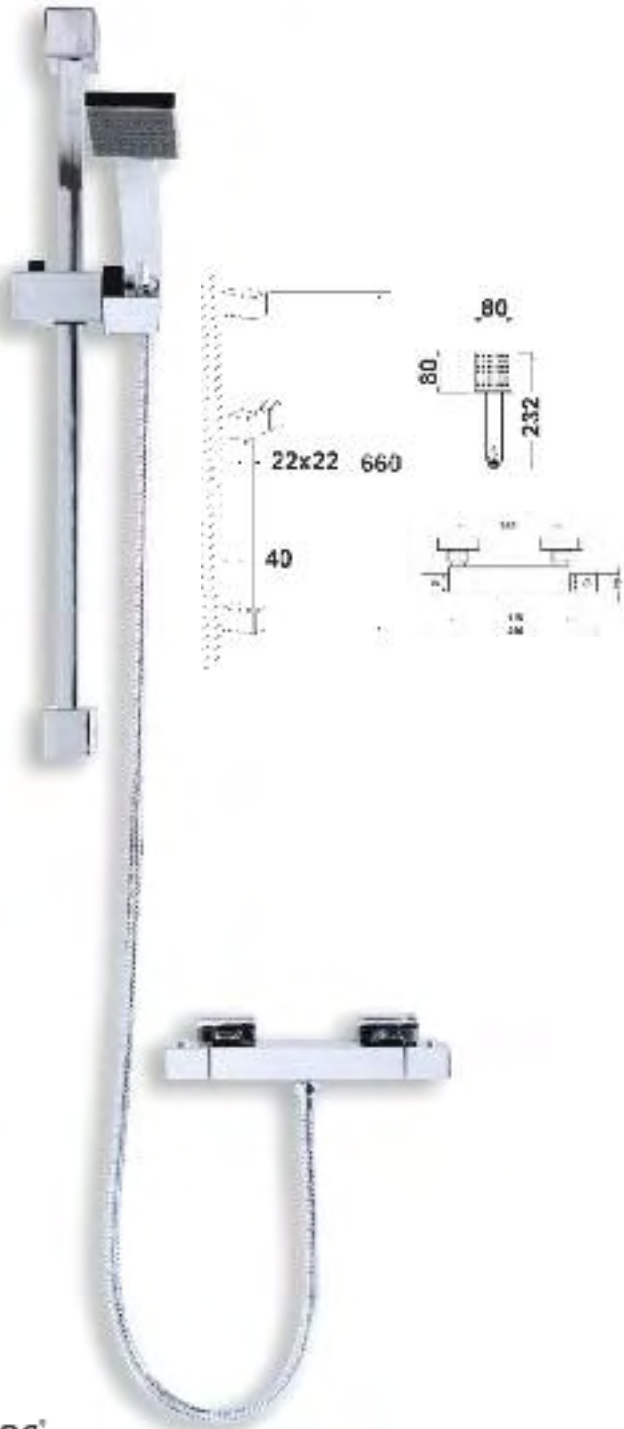

# SHOWERING PRODUCTS

e:thos Kubic square thermostatic valve and kit

Total **£169.00**

e:thos®

Code	Description	Price
66-KUEXP	e:thos Kubic Exposed Valve & Slide Rail Kit	£169.00

e:thos Mantra round thermostatic valve and kit