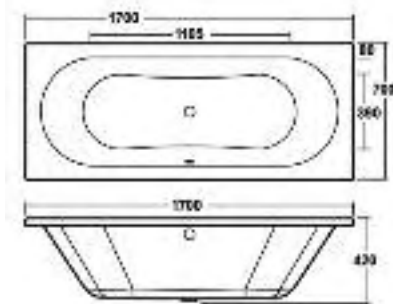

# MODELLO®

Code	Description	Price
71-1775AD	Arc 1700x750mm Double Ended Bath with Tubular Leg Set	£398.00

Code	Description	Price
71-1880AD	Arc 1800x800mm Double Ended Bath with Tubular Leg Set	£464.00