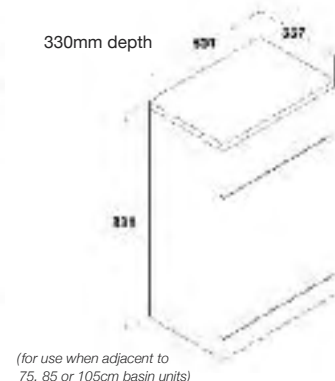

330mm depth