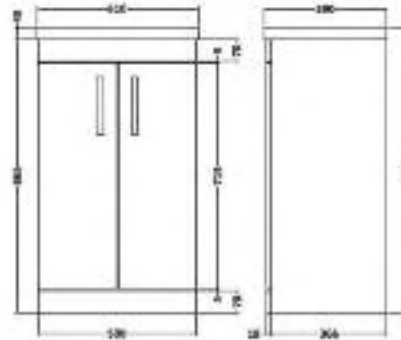

Code	Description	Price
10-FGW102	Fusion Gloss White 500mm 2 Door Floor Standing Unit	£253.00
10-F012	Fusion 500mm Basin with 1 Tap Hole	£110.00