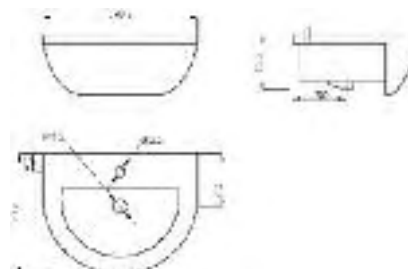

# the FITTED FURNITURE collection

Recommended Sanitaryware to complement Tempo, Latino, Ballad & Quartet Shaker Ranges