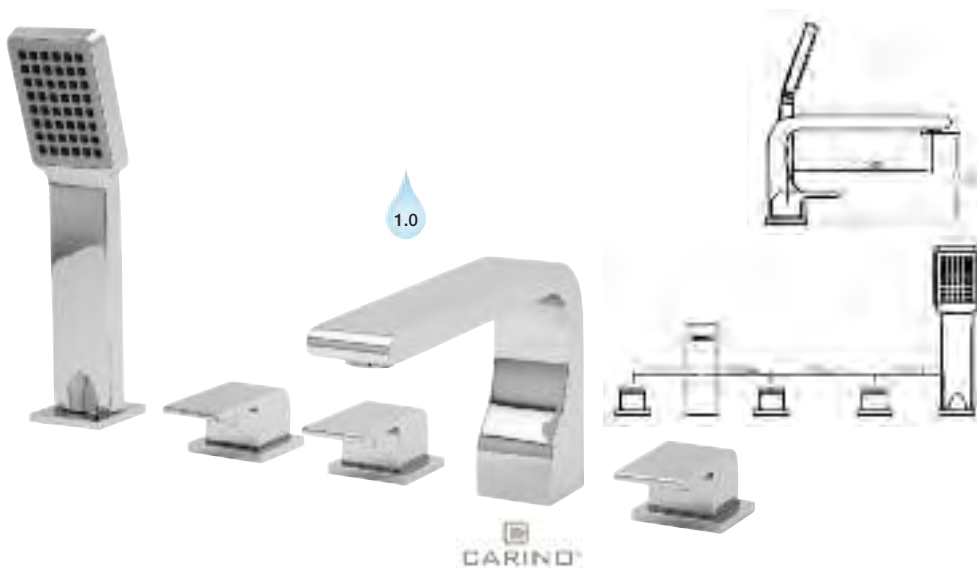

Code	Description	Price
1-41045	Carino Stylo 3 Hole Deck Bath Filler	£323.00

Code	Description	Price
1-41050	Carino Stylo Pillar Bath Shower Mixer complete with kit	£605.00

Code	Description	Price
1-41057	Carino Stylo 4 Hole Bath Shower Mixer complete with kit	£466.00