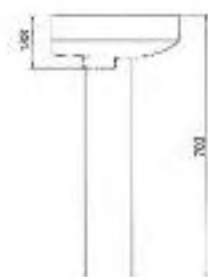

## Neat 55cm basin

55cm basin with 1 tap hole and full pedestal

Total

**£136.00**

Code	Description	Price
67-NT55BN-1	Neat 55cm with 1 Tap Hole Basin	£88.00
67-NTPD	Neat Full Pedestal	£48.00