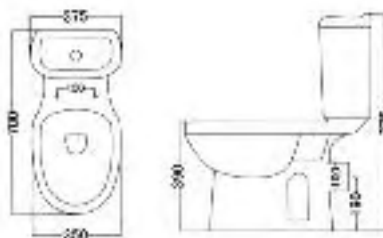

## Blend close coupled WC

standard height close coupled pan, cistern & soft close seat

Total **£219.00**

standard height 390mm pan

Code	Description	Price
67-BLPAN	Blend WC Pan	£109.00
67-BLCIS	Blend Dual Flush Cistern	£80.00
67-BLSCS	Blend Soft Close Seat For Close Coupled Toilet	£30.00