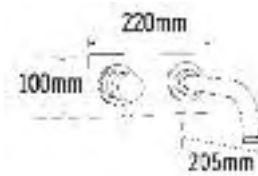

CARINO®

Code	Description	Price
1-63095	Carino Barca 2 Hole Wall Mounted Basin Mixer Short Spout	£459.00