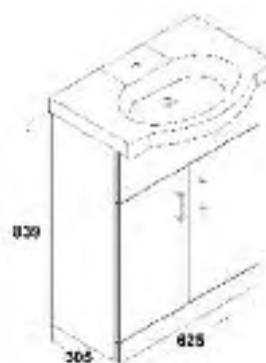

Code	Description	Price
63-AR65VU	Arctic 65cm Gloss White Vanity Unit	£177.00
63-AR65CT	Arctic 65cm Ceramic Top with 1 Tap Hole	£100.00