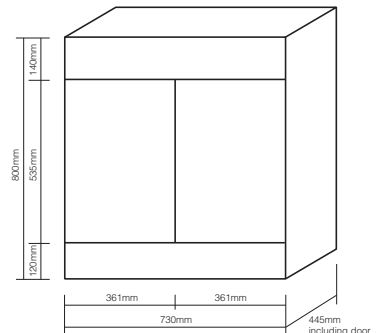

Code	Description	Price
6-FIR60GB	Firenze 600mm Modular Unit Gloss Black	£379.00
63-GN60BN	Genoa 600mm Minimalist Ceramic Top	£140.00
6-FIR75GB	Firenze 750mm Modular Unit Gloss Black	£438.00
63-GN75BN	Genoa 750mm Minimalist Ceramic Top	£180.00