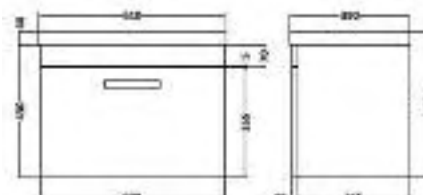

Fusion Driftwood 60cm 1 drawer wall hung unit

60cm basin with 1 tap hole & wall hung drawer unit

Total £369.00

Code	Description	Price
10-FDW183	Fusion Driftwood 600mm Wall Hung Single Drawer Unit	£253.00
10-F013	Fusion 600mm Basin with 1 Tap Hole	£116.00