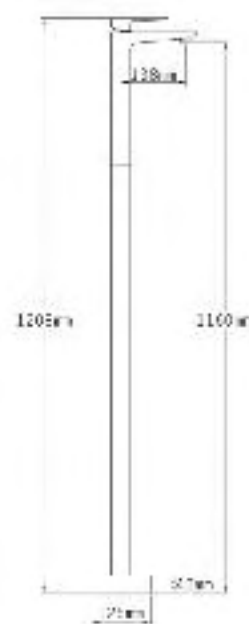

Code	Description	Price
1-47076	Carino Briq Floor Mounted Mono Basin Mixer	£697.00