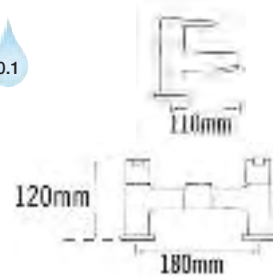

0.1

Code	Description	Price
1-1230	Carino 360 Pillar Bath Filler	£203.00