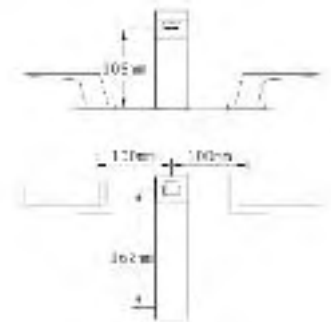

Code	Description	Price
1-47045	Carino Briq 3 Hole Bath Filler	£402.00