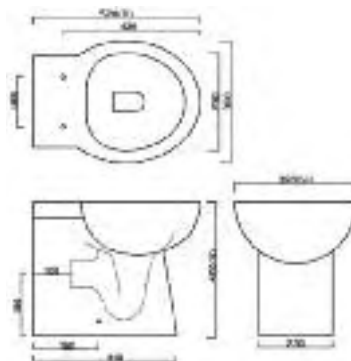

Code	Description	Price
67-BRBTW	Bremen Back to Wall Pan & Soft Close Seat	£284.00