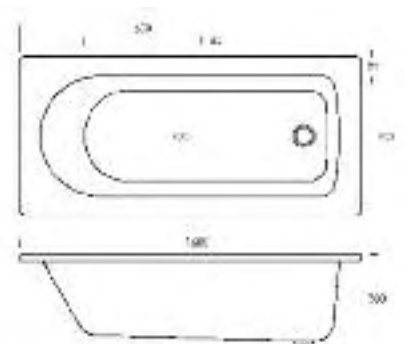

Code	Description	Price
71-1670AS	Arc 1600x700mm Single Ended Bath with Tubular Leg Set	£259.00
71-UASBG	Universal Chrome Bath Grips (pair) for all Arc Single Ended Baths	£45.00