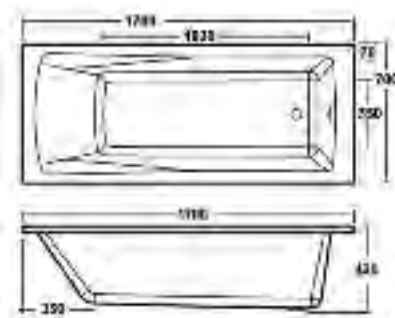

Code	Description	Price
71-1770LS	Linear 1700x700mm Single Ended Bath with Tubular Leg Set	£259.00
71-UASBG	Universal Chrome Bath Grips (pair) for all Linear Single Ended Baths	£45.00