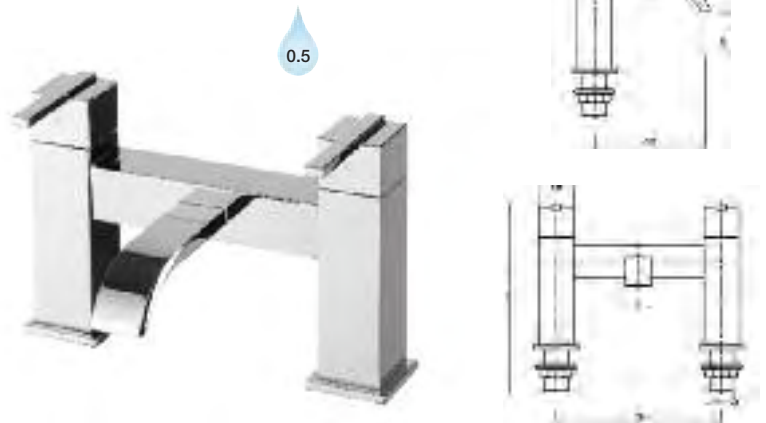

# CREOLE

e:thos®

**CREOLE tap range**

From **£109.00**

Code	Description	Price
66-CRMB	Creole Mono Basin Mixer Inc Clicker Waste	£109.00

Code	Description	Price
66-CRBF	Creole Bath Filler	£159.00

Code	Description	Price
66-CRBSM	Creole Bath Shower Mixer Inc Shower Kit	£179.00