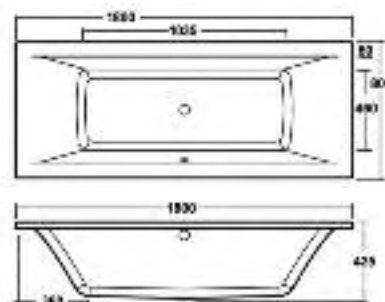

Code	Description	Price
71-1880LD	Linear 1800x800mm Double Ended Bath with Tubular Leg Set	£399.00