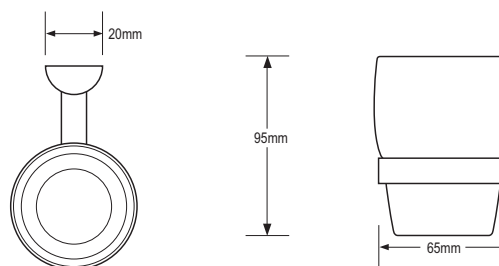

Code	Description	Price
1-66320	Carino Cotto Wall Mounted Glass Holder	£22.00

Code	Description	Price
1-66390	Carino Cotto Robe Hook	£17.00