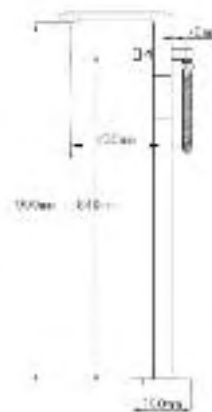

see pages 226-239 for compatible showers & valves

Code	Description	Price
1-41056	Carino Stylo Floor Mounted Mono Bath Shower Mixer complete with kit	£1,120.00

Low pressure suitable for low water pressure situations minimum bar of pressure required for functionality