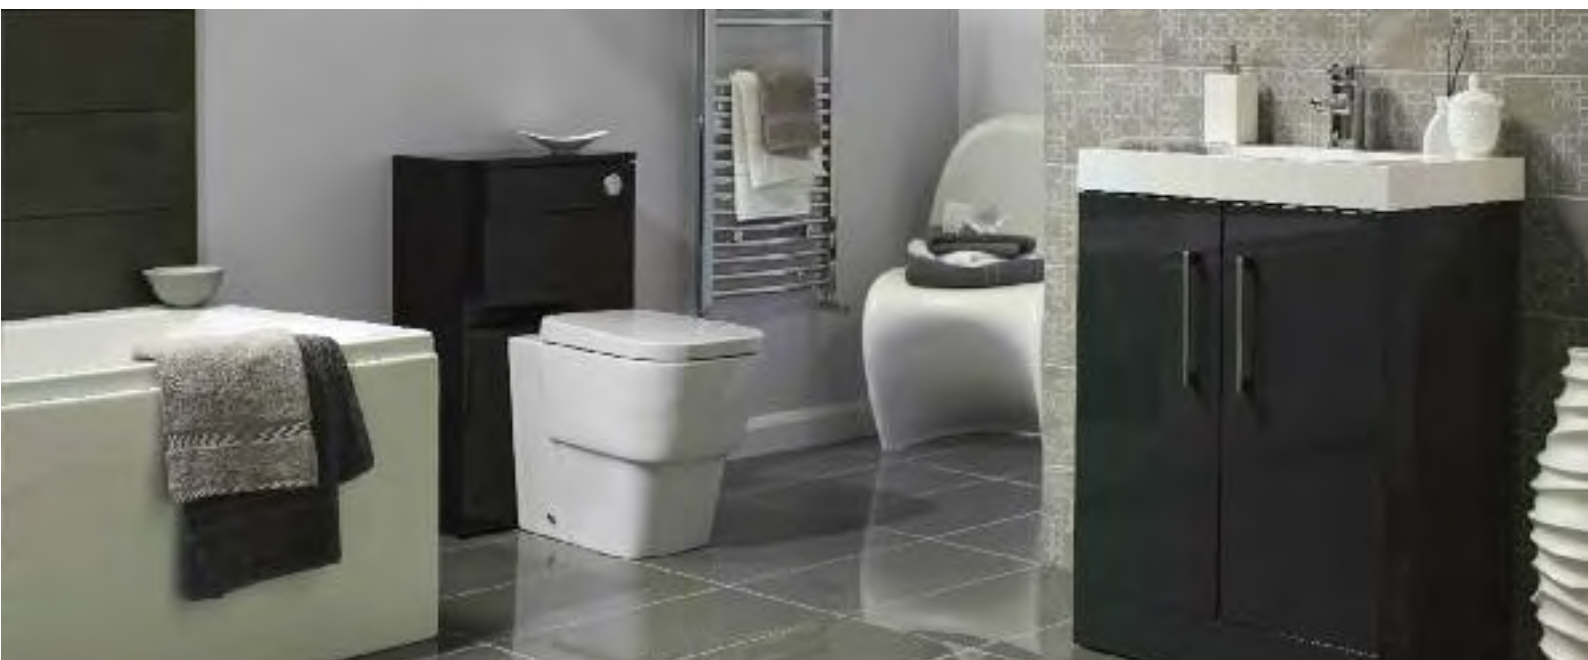

## Lombardo back to wall WC

back to wall pan & soft close seat

Total **£288.00**

Code	Description	Price
67-40131	Lombardo Back to Wall Pan	£208.00
67-40621B	Lombardo Back to Wall Soft Close Seat	£80.00

## Lombardo 60cm semi recessed basin

60cm semi recessed basin with 1 tap hole

Total **£156.00**

Code	Description	Price
67-40425	Lombardo 60cm Semi Recessed Basin with 1 Tap Hole	£156.00

'Our designers recommend the following items that will complement the Lombardo collection'...