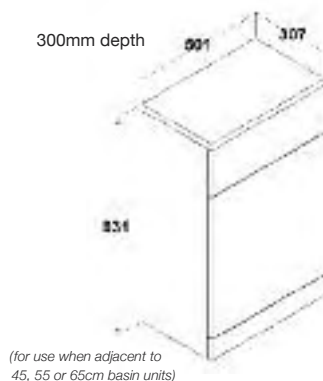

Compact BTW pan and soft close seat shown - see page 122 for further details

Code	Description	Price
63-AR50BTW	Arctic 50cm Gloss White WC Unit (300mm depth)	£170.00
63-AR50BTWX	Arctic 50cm Gloss White WC Unit (330mm depth)	£170.00

300mm depth