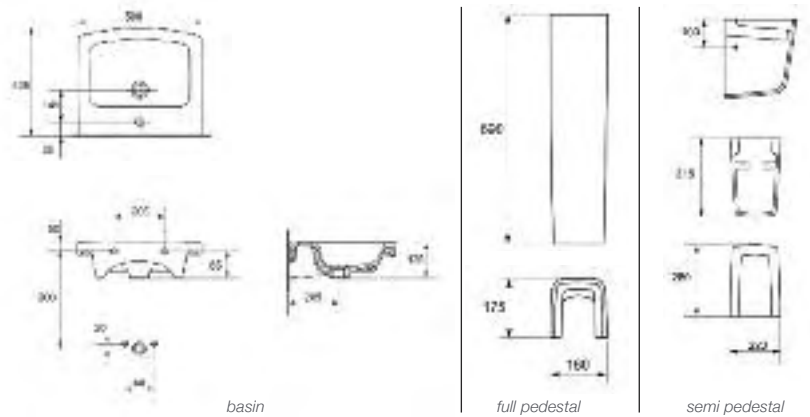

### Streamline 50cm basin

50cm x 43cm basin with 1 tap hole & full 69cm pedestal  
(can also be used with semi 31cm pedestal)

**Total from £227.00**

Code	Description	Price
18-ST60620	Streamline 50cm Washbasin with 1 Tap Hole	£131.00
18-ST60624	Streamline Pedestal 69cm	£96.00
18-ST60625	Streamline Semi Pedestal 31cm	£109.00