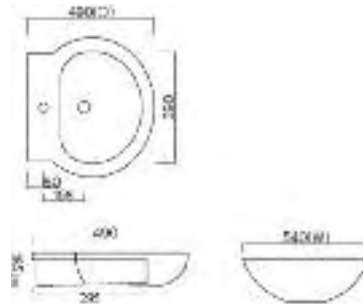

Code	Description	Price
67-BRSRB-1	Bremen 55cm Semi Recessed Basin with 1 Tap Hole	£155.00