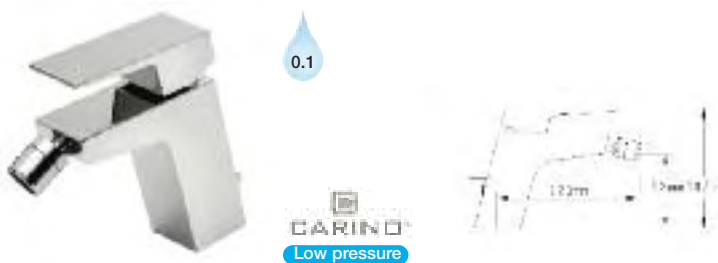

# the BRIQ collection....continued

Code	Description	Price
1-47095	Carino Briq 2 Hole Wall Mounted Basin Mixer	£324.00

Code	Description	Price
1-47091	Carino Briq 3 Hole Wall Mounted Basin Mixer	£323.00

Code	Description	Price
1-47080	Carino Briq Mono Bidet Mixer with Pop-up Waste	£292.00