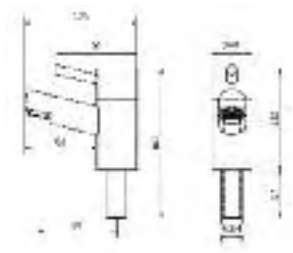

Code	Description	Price
66-EVBTT	Evoque Pair of Bath Taps	£129.00