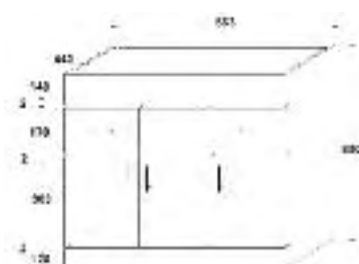

Code	Description	Price
63-GN90MU	Genoa 900mm Minimalist Gloss White Unit	£330.00
63-GN90BN	Genoa 900mm Minimalist Ceramic Top	£260.00