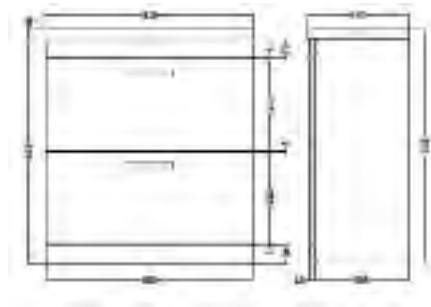

Code	Description	Price
10-FDW105	Fusion Driftwood 800mm 2 Drawer Floor Standing Unit	£417.00
10-F015	Fusion 800mm Basin with 1 Tap Hole	£175.00