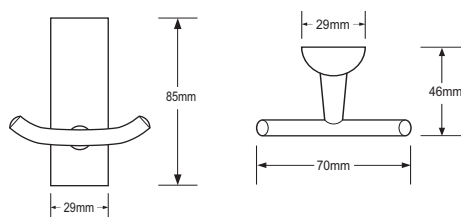

Code	Description	Price
1-66370	Carino Cotto Wall Mounted 60cm Towel Rail	£40.00

Code	Description	Price
1-66360	Carino Cotto Towel Ring	£33.00

Code	Description	Price
1-66340	Carino Cotto Toilet Roll Holder	£33.00