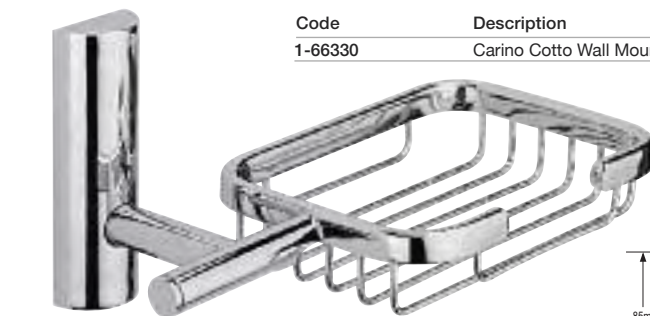

Code	Description	Price
1-66370	Carino Cotto Wall Mounted 60cm Towel Rail	£40.00

Code	Description	Price
1-66360	Carino Cotto Towel Ring	£33.00

Code	Description	Price
1-66340	Carino Cotto Toilet Roll Holder	£33.00