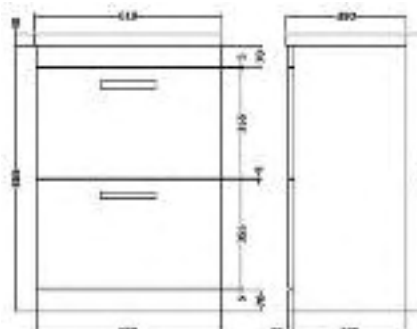

Code	Description	Price
10-FDW133	Fusion Driftwood 600mm 2 Drawer Floor Standing Unit	£353.00
10-F013	Fusion 600mm Basin with 1 Tap Hole	£116.00