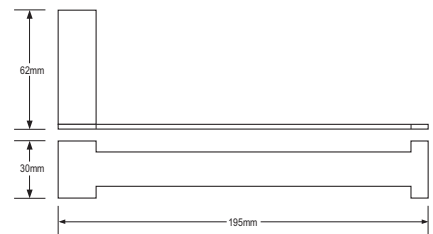

Code	Description	Price
1-66540	Carino Borso Toilet Roll Holder	£30.00