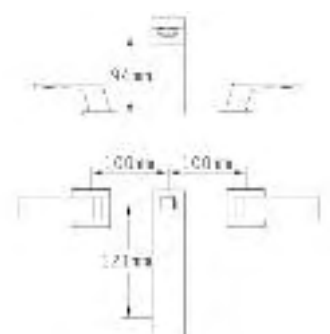

Code	Description	Price
1-47090	Carino Briq 3 Hole Basin Mixer	£373.00

Low pressure suitable for low water pressure situations minimum bar of pressure required for functionality