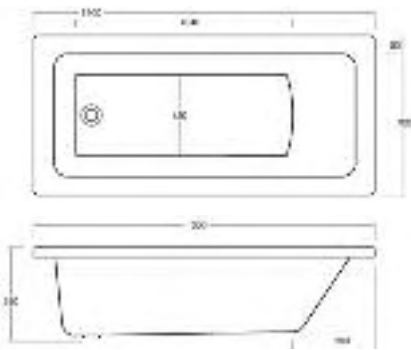

the LINEAR collection

Linear

Single Ended Bath with Tubular Leg Set

From **£259.00**

MODELLO®

Code	Description	Price
71-1570LS	Linear 1500x700mm Single Ended Bath with Tubular Leg Set	£299.00
71-UASBG	Universal Chrome Bath Grips (pair) for all Linear Single Ended Baths	£45.00