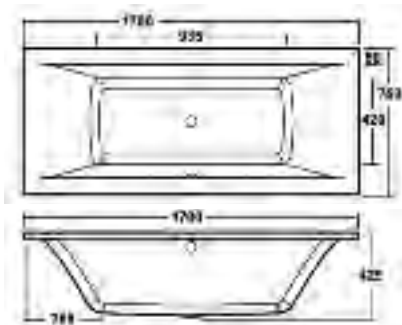

MODELLO®

Code	Description	Price
71-1775LD	Linear 1700x750mm Double Ended Bath with Tubular Leg Set	£330.00