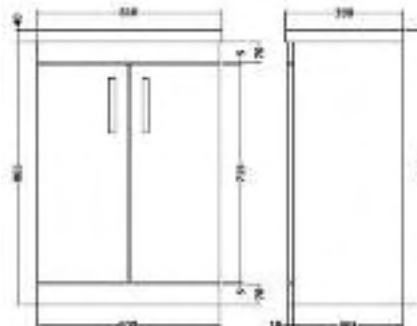

Code	Description	Price
10-FDW103	Fusion Driftwood 600mm 2 Door Floor Standing Unit	£282.00
10-F013	Fusion 600mm Basin with 1 Tap Hole	£116.00