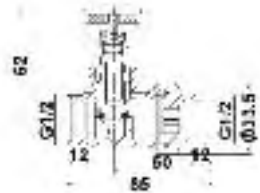

e:thos straight radiator/towel rail valves

Total (pair) £26.00

Code	Description	Price
11-RSV	e:thos Straight Radiator Valves Chrome (pair)	£26.00