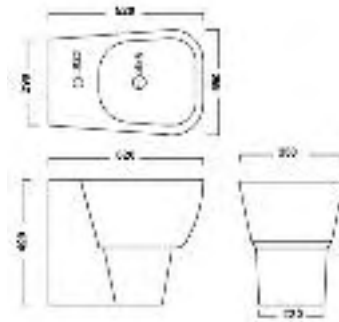

## Lombardo wall hung WC

wall hung pan & soft close seat

**Total £328.00**

Code	Description	Price
67-40122	Lombardo Wall Hung Pan	£236.00
67-40621W	Lombardo Wall Hung Soft Close Seat	£92.00

### Lombardo floor standing bidet

single tap position floor standing bidet

Code	Description	Price
67-40521	Lombardo Floor Standing Bidet	£252.00

Total **£252.00**