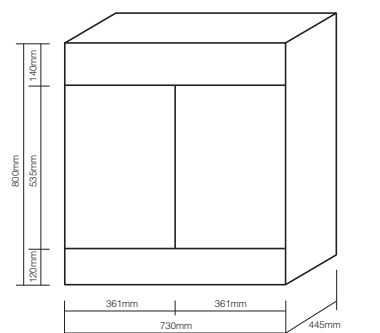

Code	Description	Price
6-FIR60TW	Firenze 600mm Modular Unit Tobacco Walnut	£379.00
63-GN60BN	Genoa 600mm Minimalist Ceramic Top	£140.00
6-FIR75TW	Firenze 750mm Modular Unit Tobacco Walnut	£438.00
63-GN75BN	Genoa 750mm Minimalist Ceramic Top	£180.00