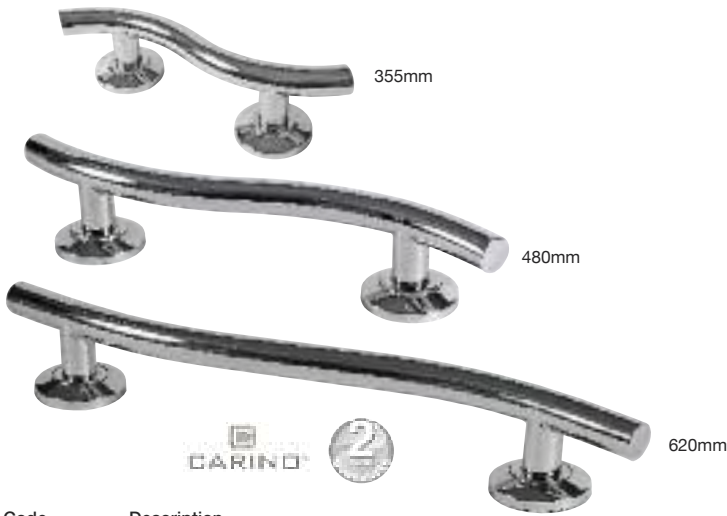

Code	Description	Price
33-310235	Carino 355mm Polished Contemporary Curved Grab Rail with Concealed Fixings	£95.00
33-310248	Carino 480mm Polished Contemporary Curved Grab Rail with Concealed Fixings	£119.00
33-310262	Carino 620mm Polished Contemporary Curved Grab Rail with Concealed Fixings	£143.00