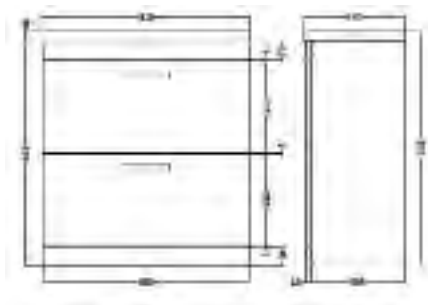

Fusion Gloss White 80cm 2 drawer floor standing unit

80cm basin with 1 tap hole & modular floor standing drawer unit

Code	Description	Price
10-FGW105	Fusion Gloss White 800mm 2 Drawer Floor Standing Unit	£417.00
10-F015	Fusion 800mm Basin with 1 Tap Hole	£175.00

Total £592.00