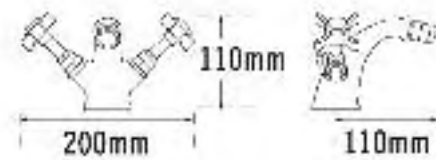

the BEAULAIS collection....continued

Code	Description	Price
1-FLORE-8	Carino Beaulais Mono Bidet Mixer with Pop-up Waste	£169.00