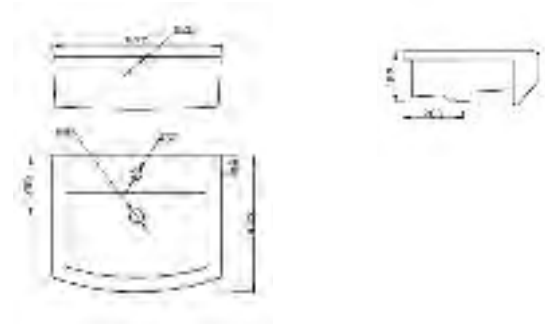

## Neat 55cm semi recessed basin

55cm semi recessed basin with 1 tap hole

**Total** **£100.00**

Code	Description	Price
67-NTSRB-1	Neat 55cm Semi Recessed Basin with 1 Tap Hole	£100.00

Neat is an ideal choice to complement our fitted furniture. See pages 110-127 for our full range of fitted furniture.