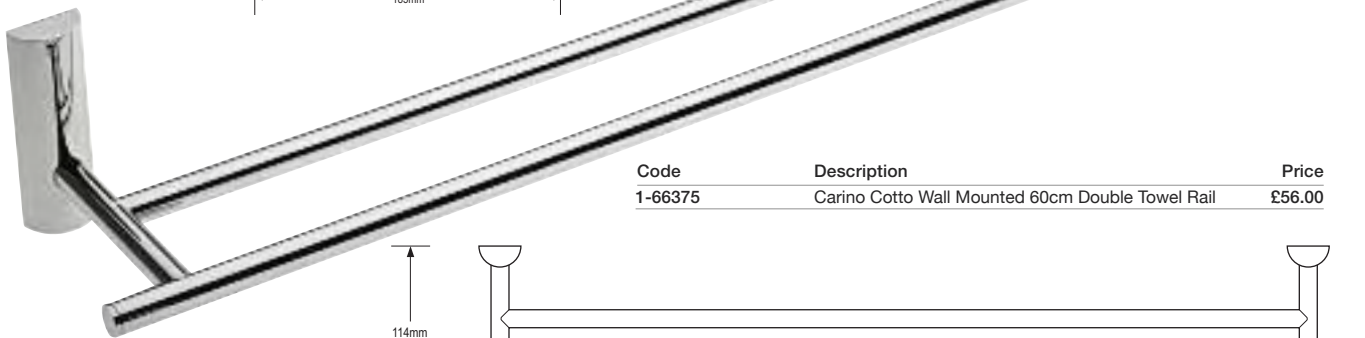

Code	Description	Price
1-66375	Carino Cotto Wall Mounted 60cm Double Towel Rail	£56.00