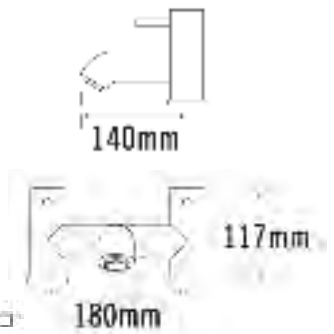

CARINO®

Code	Description	Price
1-63040	Carino Barca Pillar Bath Filler	£470.00