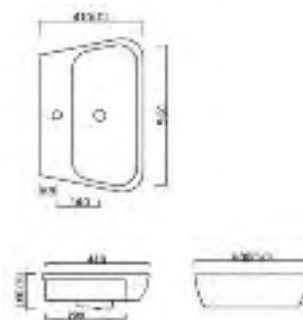

## Lombardo back to wall WC

back to wall pan & soft close seat

Total **£288.00**

Code	Description	Price
67-40131	Lombardo Back to Wall Pan	£208.00
67-40621B	Lombardo Back to Wall Soft Close Seat	£80.00

## Lombardo 60cm semi recessed basin

60cm semi recessed basin with 1 tap hole

Total **£156.00**

Code	Description	Price
67-40425	Lombardo 60cm Semi Recessed Basin with 1 Tap Hole	£156.00

'Our designers recommend the following items that will complement the Lombardo collection'...