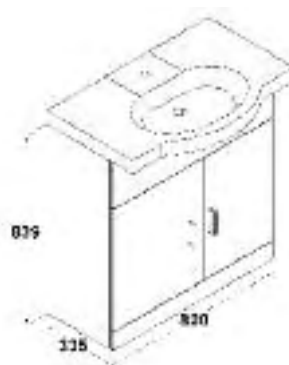

Code	Description	Price
63-AR85VU	Arctic 85cm Gloss White Vanity Unit	£259.00
63-AR85CT	Arctic 85cm Ceramic Top with 1 tap hole	£151.00