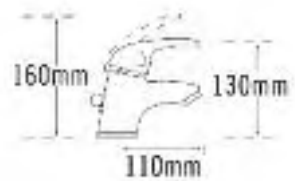

*the Carino RHYE tap collection*

From **£153.00**

Code	Description	Price
1-25010	Carino Rhye Pair of Basin Taps	£169.00

Code	Description	Price
1-25063	Carino Rhye Mono Basin Mixer with Click Clack Waste	£153.00