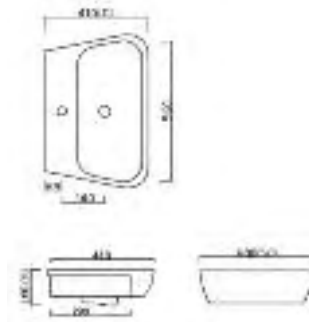

Code	Description	Price
67-40425	Lombardo 60cm Semi Recessed Basin with 1 Tap Hole	£156.00