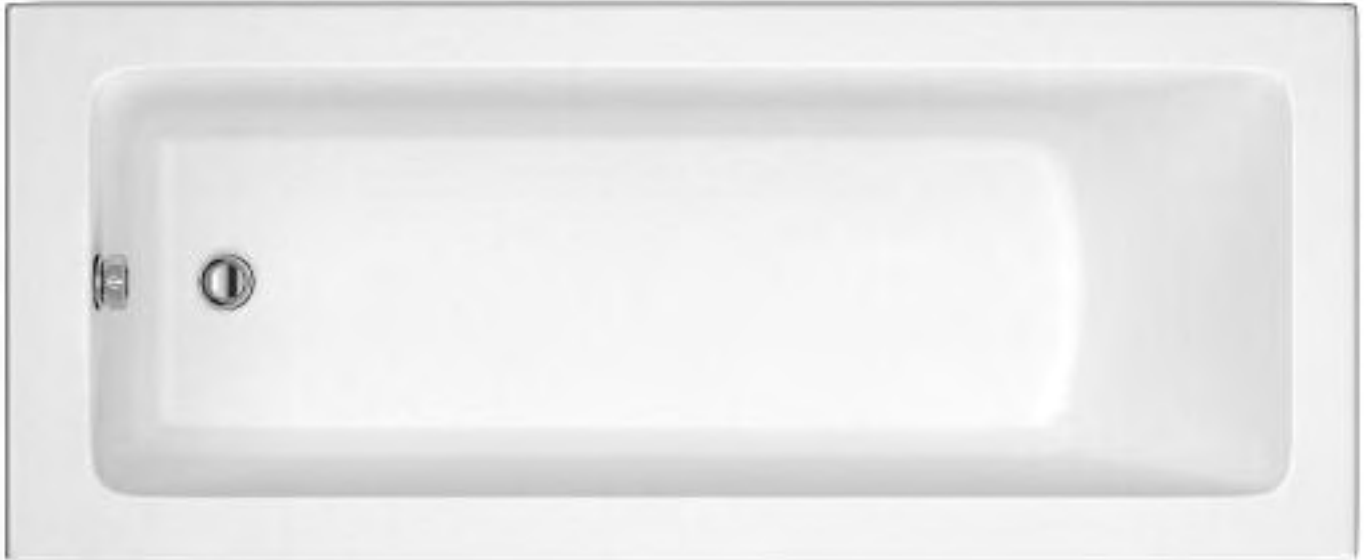

## Lombardo 60cm semi recessed basin

60cm semi recessed basin with 1 tap hole

Total **£156.00**

Code	Description	Price
67-40425	Lombardo 60cm Semi Recessed Basin with 1 Tap Hole	£156.00

'Our designers recommend the following items that will complement the Lombardo collection'...