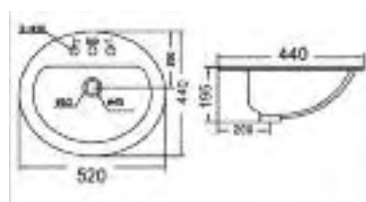

Code	Description	Price
67-BLINSET52BN	Blend 520mm 1 Tap Hole Inset Basin	£110.00