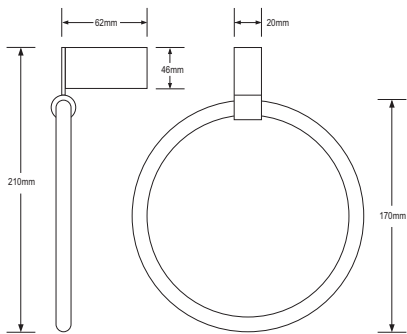

Code	Description	Price
1-66530	Carino Borso Wall Mounted Toilet Brush Holder	£67.00

Code	Description	Price
1-66560	Carino Borso Towel Ring	£27.00