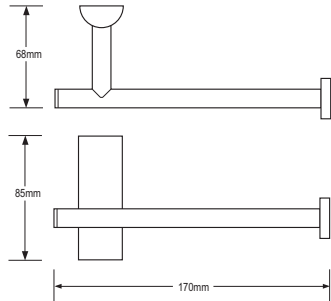

Code	Description	Price
1-66370	Carino Cotto Wall Mounted 60cm Towel Rail	£40.00

Code	Description	Price
1-66360	Carino Cotto Towel Ring	£33.00

Code	Description	Price
1-66340	Carino Cotto Toilet Roll Holder	£33.00