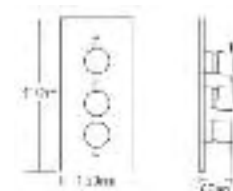

CARINO
Clarity Fixed Head (200mm)
Code: 1-50915 £190.00