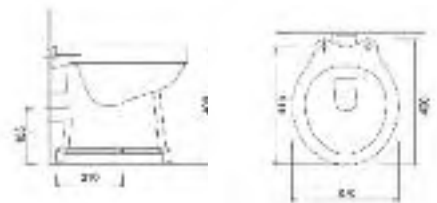

**Walsingham  
high level WC**

high level pan, high level cistern,  
chrome flush pipe & mahogany soft  
close seat

Total **£1024.00**

high level cistern

Code	Description	Price
67-WAHLN	Walsingham High Level/Low Level WC Pan	£197.00
67-WALLCIS	Walsingham Low Level Cistern and Internal Fittings	£170.00
67-WAHLCIS	Walsingham High Level Cistern and Internal Fittings	£170.00
67-WALLFP	Walsingham Low Level Chrome Cistern Flushpipe	£350.00
67-WAHLFP	Walsingham High Level Chrome Cistern Flushpipe	£504.00
67-WAMSCS	Walsingham Mahogany Soft Close Seat and Cover	£153.00