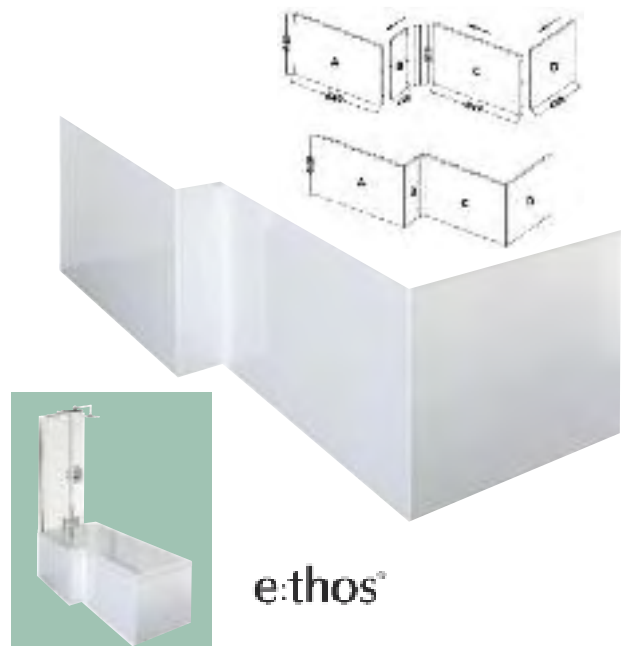

## High Gloss P-shaped Panels

From **£69.00**

e:thos™

Code	Description	Price
27-BMP17	e:thos 1700 P Shower Bath Universal Front Panel	<b>£86.00</b>
27-BMP07	e:thos 1700 P Shower Bath End Panel	<b>£69.00</b>

## High Gloss L-shaped Panels

From **£69.00**

e:thos™

Code	Description	Price
27-BSAB1765	e:thos 1700 Square Shower Universal Front Panel	<b>£87.00</b>
27-BSAB660	e:thos 1700 Square Shower Bath End Panel	<b>£69.00</b>