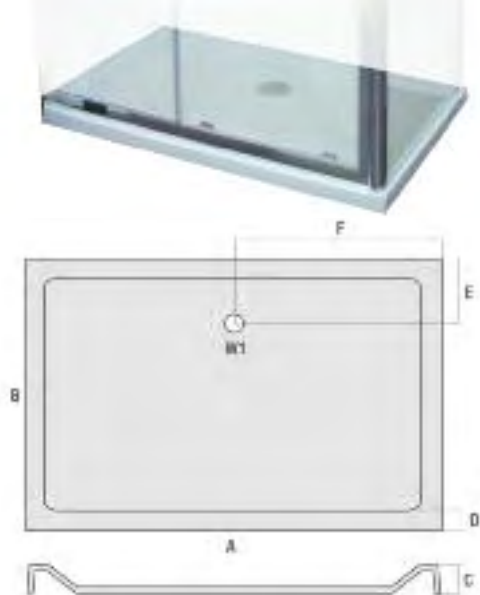

Code	Description	Price
15-ES80X70SMA	e:thos stone 800 x 700 Rectangle shower tray	£158.00
15-ES80X76SMB	e:thos stone 800 x 760 Rectangle shower tray	£162.00
15-ES90X70XHB	e:thos stone 900 x 700 Rectangle shower tray	£176.00
15-ES90X76SNM	e:thos stone 900 x 760 Rectangle shower tray	£166.00
15-ES90X80SNY	e:thos stone 900 x 800 Rectangle shower tray	£169.00
15-ES10X70XHC	e:thos stone 1000 x 700 Rectangle shower tray	£172.00
15-ES10X76TOB	e:thos stone 1000 x 760 Rectangle shower tray	£172.00
15-ES10X80SOY	e:thos stone 1000 x 800 Rectangle shower tray	£175.00
15-ES10X90XHD	e:thos stone 1000 x 900 Rectangle shower tray	£177.00
15-ES11X70XHE	e:thos stone 1100 x 700 Rectangle shower tray	£235.00
15-ES11X76XHF	e:thos stone 1100 x 760 Rectangle shower tray	£238.00
15-ES11X80SPS	e:thos stone 1100 x 800 Rectangle shower tray	£238.00
15-ES11X90XHG	e:thos stone 1100 x 900 Rectangle shower tray	£235.00
15-ES12X70XHH	e:thos stone 1200 x 700 Rectangle shower tray	£234.00
15-ES12X76SQY	e:thos stone 1200 x 760 Rectangle shower tray	£209.00
15-ES12X80SRO	e:thos stone 1200 x 800 Rectangle shower tray	£209.00
15-ES12X90SRY	e:thos stone 1200 x 900 Rectangle shower tray	£215.00
15-ES13X70SS2	e:thos stone 1300 x 700 Rectangle shower tray*	£259.00
15-ES13X76SS3	e:thos stone 1300 x 760 Rectangle shower tray*	£265.00
15-ES13X80SS4	e:thos stone 1300 x 800 Rectangle shower tray*	£269.00
15-ES13X90SS5	e:thos stone 1300 x 900 Rectangle shower tray*	£275.00
15-ES14X70XHI	e:thos stone 1400 x 700 Rectangle shower tray*	£283.00
15-ES14X76XHJ	e:thos stone 1400 x 760 Rectangle shower tray*	£286.00
15-ES14X80XHK	e:thos stone 1400 x 800 Rectangle shower tray*	£290.00
15-ES14X90SSO	e:thos stone 1400 x 900 Rectangle shower tray*	£292.00
15-ES15X70XHL	e:thos stone 1500 x 700 Rectangle shower tray*	£295.00
15-ES15X760XHM	e:thos stone 1500 x 760 Rectangle shower tray*	£299.00
15-ES15X80XHN	e:thos stone 1500 x 800 Rectangle shower tray*	£299.00
15-ES15X90XHO	e:thos stone 1500 x 900 Rectangle shower tray*	£301.00
15-ES16X70ST1	e:thos stone 1600 x 700 Rectangle shower tray*	£304.00
15-ES16X76STG	e:thos stone 1600 x 760 Rectangle shower tray*	£308.00
15-ES16X80STF	e:thos stone 1600 x 800 Rectangle shower tray*	£299.00
15-ES16X90STI	e:thos stone 1600 x 900 Rectangle shower tray*	£301.00
15-ES17X70ST2	e:thos stone 1700 x 700 Rectangle shower tray*	£340.00
15-ES17X75STC	e:thos stone 1700 x 750 Rectangle shower tray*	£354.00
15-ES17X80XHP	e:thos stone 1700 x 800 Rectangle shower tray*	£363.00
15-ES17X90XHQ	e:thos stone 1700 x 900 Rectangle shower tray*	£363.00
15-ES18X70XHR	e:thos stone 1800 x 700 Rectangle shower tray*	£400.00
15-ES18X76XHS	e:thos stone 1800 x 760 Rectangle shower tray*	£425.00
15-ES18X80XHT	e:thos stone 1800 x 800 Rectangle shower tray*	£449.00
15-ES18X90XHU	e:thos stone 1800 x 900 Rectangle shower tray*	£459.00
15-ES20X70XHT	e:thos stone 2000 x 700 Rectangle shower tray*	£479.00
15-ES20X80XHV	e:thos stone 2000 x 800 Rectangle shower tray*	£489.00
15-ES20X90XHW	e:thos stone 2000 x 900 Rectangle shower tray*	£499.00