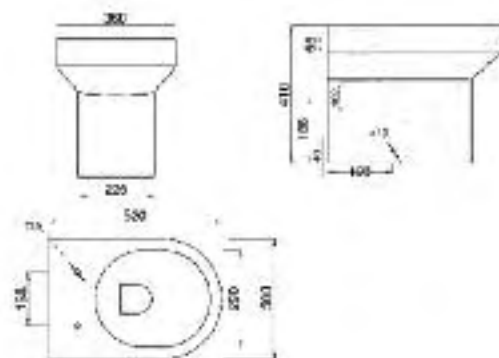

## XS back to wall WC

back to wall pan & soft close seat

**Total from £262.00**

(Lux seat shown - which is available as an option)

(Standard seat)

Code	Description	Price
67-XSBTW	XS Back to Wall Pan	£220.00
67-XSSCS	XS Standard Soft Close Seat	£42.00
67-XSLUXS	XS Luxury Soft Close Seat	£58.00