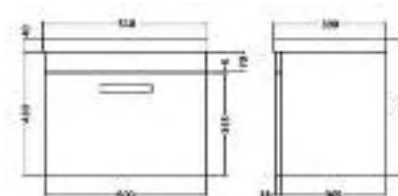

## Fusion Driftwood 50cm 1 drawer wall hung unit

50cm basin with 1 tap hole & wall hung drawer unit

**Total £349.00**

Code	Description	Price
10-FDW182	Fusion Driftwood 500mm Wall Hung Single Drawer Unit	£239.00
10-F012	Fusion 500mm Basin with 1 Tap Hole	£110.00