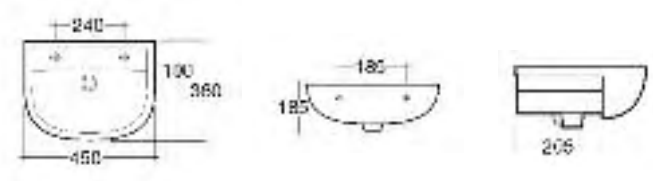

Code	Description	Price
40-CP45SR1LH	Compact Reduced Depth Semi Recessed Basin with 1 left hand tap hole	£175.00
40-CP45SR1RH	Compact Reduced Depth Semi Recessed Basin with 1 right hand tap hole	£175.00
40-CP45SR2	Compact Reduced Depth Semi Recessed Basin with 2 tap holes	£175.00