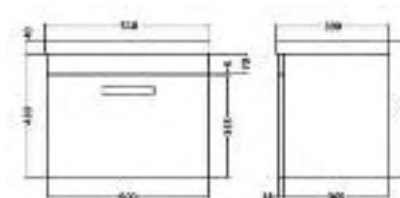

Fusion Stone 50cm 1 drawer wall hung unit

50cm basin with 1 tap hole & wall hung drawer unit

Total £349.00

Code	Description	Price
10-FS182	Fusion Stone 500mm Wall Hung Single Drawer Unit	£239.00
10-F012	Fusion 500mm Basin with 1 Tap Hole	£110.00