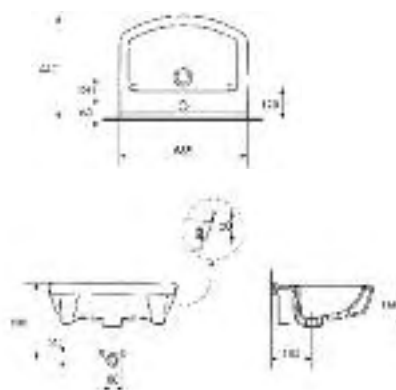

Code	Description	Price
28-OA55SRB-1	Parma 55cm semi recessed basin with 1 Tap Hole	£155.00