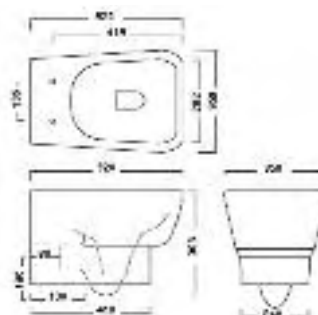

Lombardo wall hung WC

wall hung pan & soft close seat

Total £328.00

Code	Description	Price
67-40122	Lombardo Wall Hung Pan	£236.00
67-40621W	Lombardo Wall Hung Soft Close Seat	£92.00