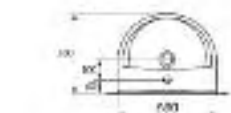

Serina 55cm basin

55cm basin with 1 or 2 tap holes & full pedestal
(can also be used with semi pedestal)

Total from £107.00

Code	Description	Price
28-SE55B-1	Serina 55cm basin 1 tap hole	£57.00
28-SE55B-2	Serina 55cm basin 2 tap hole	£57.00
28-SESPD	Serina Semi Pedestal (suitable for 55cm basin only)	£50.00
28-SEPD	Serina Full Pedestal (suitable for 55cm basin only)	£50.00

(tap not included)

basin

full pedestal

'Our designers recommend the following items that will complement the Serina collection'...

MODELLO®

THE MODELLO LINEA BATH -
SEE THE BATHING SECTION FOR
OUR FULL BATH COLLECTION ON
PAGES 70-83

BATH WASTE PLUG &
CHAIN
SEE THE BITS 'N' BOBS
SECTION ON PAGES
258-260

e:thos®

THE LEVA TAP COLLECTION
- SEE THE FULL LEVA RANGE
IN OUR TAPS SECTION
ON PAGES 154-155

e:thos®

BATH PANELS

SEE THE FULL RANGE ON PAGES 84-85