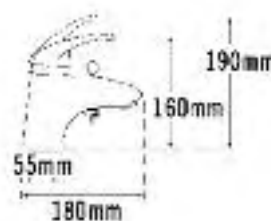

0.1

CARINO®  
Low pressure

Code	Description	Price
1-25020	Carino Rhye Pair of Bath Taps	£215.00

1.0

CARINO®

Code	Description	Price
1-25060	Carino Rhye Mono Bath Shower Mixer	£487.00

Code	Description	Price
1-25040	Carino Rhye Deck Bath Filler	£485.00