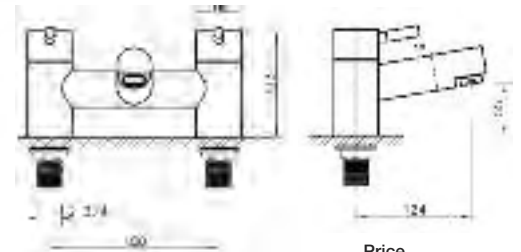

## EVOQUE tap range

From

**£99.00**

0.5

Code	Description	Price
66-EVMB	Evoque Mono Basin Mixer Inc Clicker Waste	£99.00

0.5

Code	Description	Price
66-EVBNT	Evoque Pair of Basin Taps	£109.00

0.5