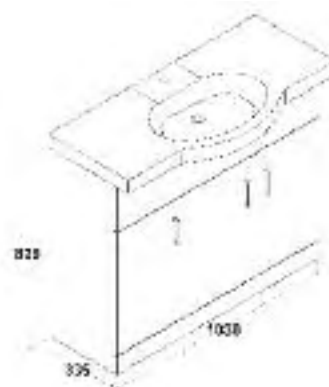

Code	Description	Price
63-AR105VU	Arctic 105cm Gloss White Vanity Unit	£292.00
63-AR105CT	Arctic 105cm Ceramic Top with 1 tap hole	£192.00