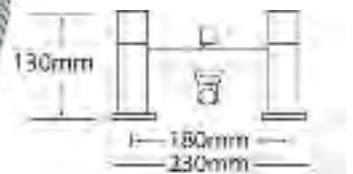

Code	Description	Price
1-22165	Carino Point Pillar Bath Shower Mixer with Shower Kit	£230.00

Low pressure suitable for low water pressure situations minimum bar of pressure required for functionality