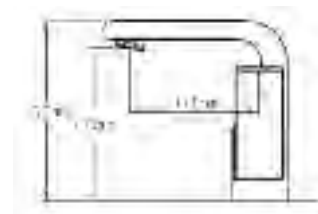

*the Carino STYLO tap collection*

From **£258.00**

Code	Description	Price
1-41075	Carino Stylo Mono Basin Mixer with Click Clack Waste	£258.00

Code	Description	Price
1-41060	Carino Stylo Extended Mono Basin Mixer	£347.00