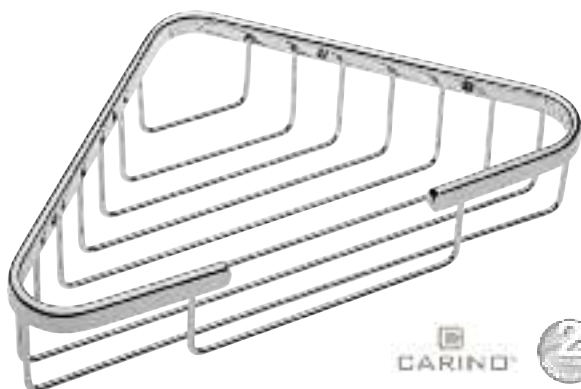

Code	Description	Price
1-66410	Carino Wall Mounted Triangular Corner Basket	£45.00