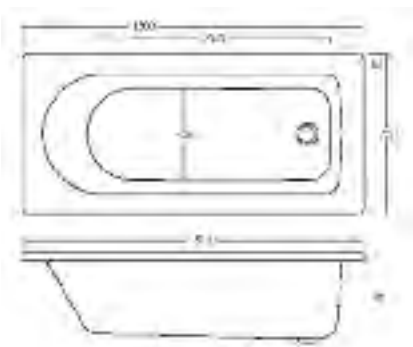

Code	Description	Price
71-1570AS	Arc 1500x700mm Single Ended Bath with Tubular Leg Set	£299.00
71-UASBG	Universal Chrome Bath Grips (pair) for all Arc Single Ended Baths	£45.00