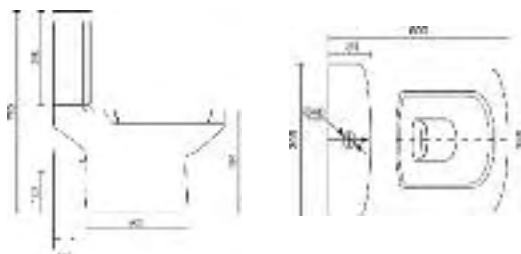

the STREAMLINE collection

Streamline close coupled WC

slimline pan, cistern & soft close seat

Total £326.00

Code	Description	Price
18-ST60630	Streamline Close Coupled Pan	£146.00
18-ST60631	Streamline Cistern	£71.00
18-ST60633	Streamline Soft Close Seat & Cover (Quick Release)	£109.00

Streamline back to wall WC

back to wall pan & soft close seat

Total £253.00

Code	Description	Price
18-ST60634	Streamline Back to Wall Pan	£144.00
18-ST60633	Streamline Soft Close Seat & Cover (Quick Release)	£109.00