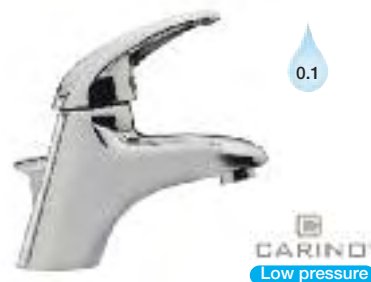

Code	Description	Price
1-25070	Carino Rhye Basin Mixer with Pop Up Waste	£195.00

Low pressure suitable for low water pressure situations minimum bar of pressure required for functionality