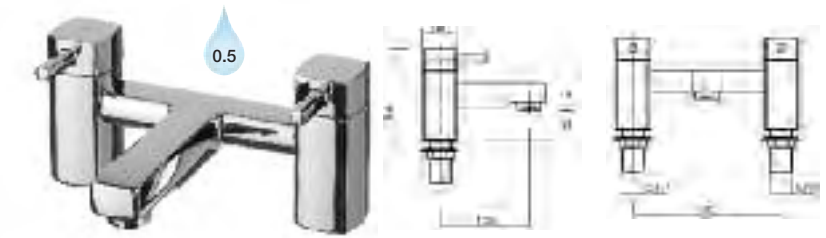

### CHAMONIX tap range

From **£99.00**

Code	Description	Price
66-CHMB	Chamonix Mono Basin Inc Clicker Waste	£99.00

Code	Description	Price
66-CHBNT	Chamonix Pair of Basin Taps	£109.00

Code	Description	Price
66-CHBF	Chamonix Bath Filler	£149.00