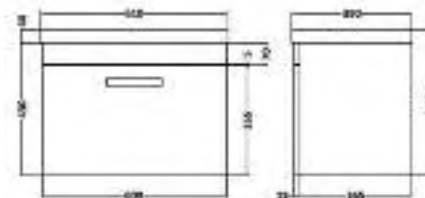

Fusion Gloss White 60cm 1 drawer wall hung unit

60cm basin with 1 tap hole & wall hung drawer unit

Total £369.00

Code	Description	Price
10-FGW183	Fusion Gloss White 600mm Wall Hung Single Drawer Unit	£253.00
10-F013	Fusion 600mm Basin with 1 Tap Hole	£116.00