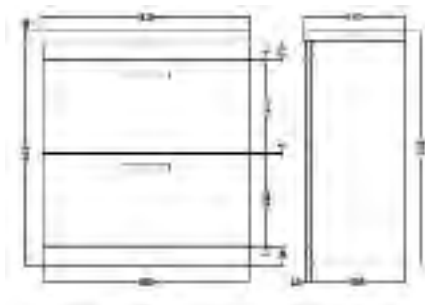

Code	Description	Price
10-FS105	Fusion Stone 800mm 2 Drawer Floor Standing Unit	£417.00
10-F015	Fusion 800mm Basin with 1 Tap Hole	£175.00