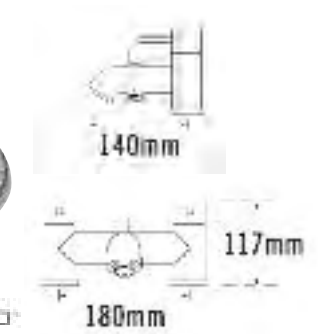

CARINO®

Code	Description	Price
1-63055	Carino Barca Pillar Bath Shower Mixer with shower kit	£595.00