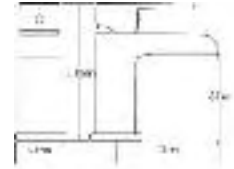

*the Carino GLACIER tap collection*

From **£198.00**

0.1

**CARINO**  
Low pressure

Code	Description	Price
1-1807	Carino Glacier Mono Basin Mixer with Click Clack Waste	£198.00

0.1

**CARINO**  
Low pressure

Code	Description	Price
1-1803	Carino Glacier Pillar Bath Filler	£315.00