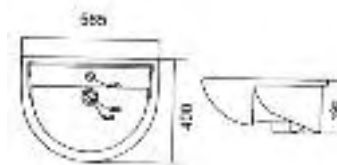

Code	Description	Price
67-BLSRB-1	Blend 560mm Semi Recessed 1 Tap Hole Basin	£99.00
67-BLSRB-2	Blend 560mm Semi Recessed 2 Tap Hole Basin	£99.00