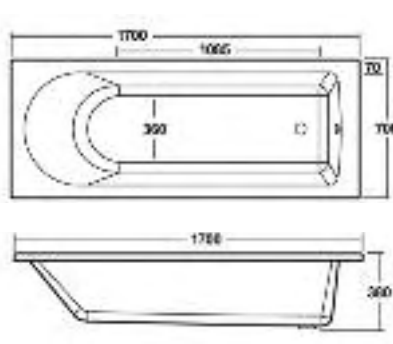

Code	Description	Price
71-1770AS	Arc 1700x700mm Single Ended Bath with Tubular Leg Set	£259.00
71-UASBG	Universal Chrome Bath Grips (pair) for all Arc Single Ended Baths	£45.00