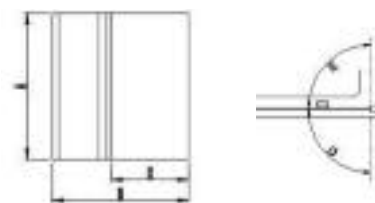

Size guide mm

A	B	C	D	E
1400	975-1000	670	90°	90°

**e:thos Overbath Double Square Screen**  
1000 x 1400mm

**Total £202.00**

Code	Description	Price
27-UNDSS	e:thos Overbath Double Square Screen 1000x1400mm	£202.00