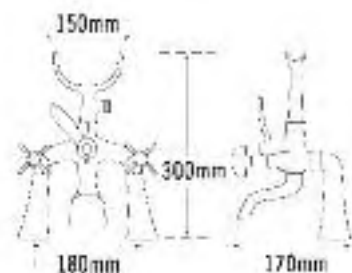

Code	Description	Price
1-FLORE-5	Carino Beaulais Pillar Bath Shower Mixer complete with kit	£345.00

Low pressure suitable for low water pressure situations minimum bar of pressure required for functionality