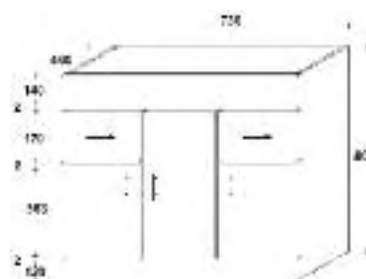

Code	Description	Price
63-GN75MU	Genoa 750mm Minimalist Gloss White Unit	£290.00
63-GN75BN	Genoa 750mm Minimalist Ceramic Top	£180.00