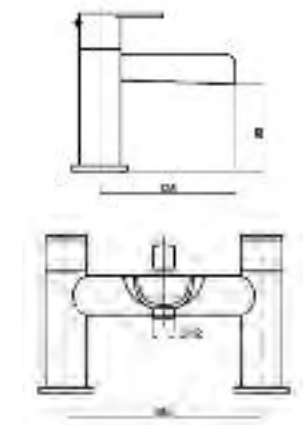

Code	Description	Price
10-FLU304	e:thos Flume Range Bath Shower Mixer c/w Kit	£245.00

minimum bar of pressure required for functionality