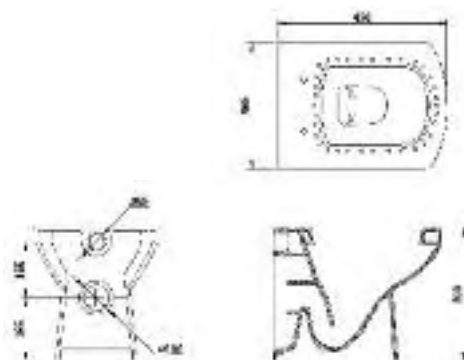

Streamline back to wall WC

back to wall pan & soft close seat

Total £253.00

Code	Description	Price
18-ST60634	Streamline Back to Wall Pan	£144.00
18-ST60633	Streamline Soft Close Seat & Cover (Quick Release)	£109.00