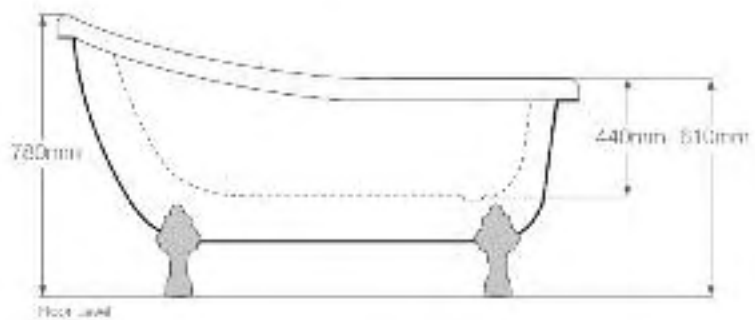

Code	Description	Price
71-FR1672	Francesca 1680x720mm Double Skinned Acrylic Slipper Bath complete with Chrome Plated Ball and Claw Feet	£999.00