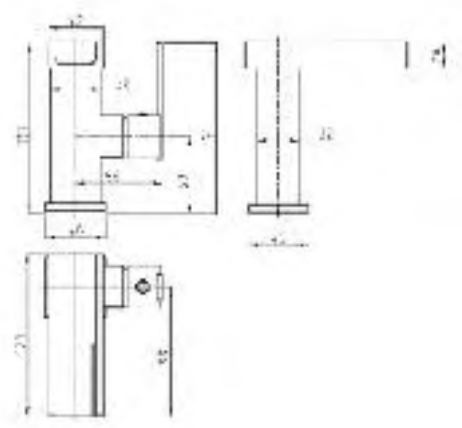

SERIES 'P' tap range

From **£165.00**

Code	Description	Price
10-MIN585	e:thos P Range LED Side Action Cloakroom Mono Mixer without Waste	£199.00