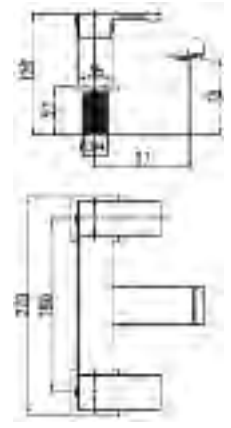

Code	Description	Price
10-PTY363	e:thos P Range Bath Filler	£185.00

minimum bar of pressure required for functionality