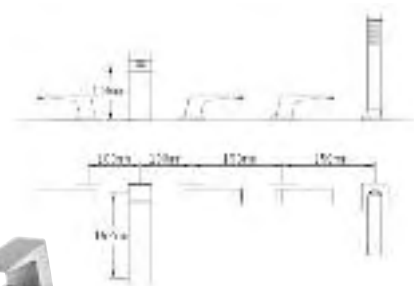

Code	Description	Price
1-47058	Carino Briq 5 Hole Bath Shower Mixer complete with kit	£602.00