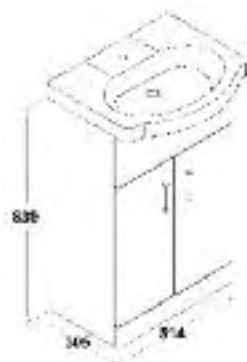

### Arctic 55cm modular unit and basin

**Total £240.00**

The 55cm Arctic ceramic top is available with 1 or 2 tap holes

Code	Description	Price
63-AR55VU	Arctic 55cm Gloss White Vanity Unit	£150.00
63-AR55CT	Arctic 55cm Ceramic Top with 1 Tap Hole	£90.00
63-AR55CT-2	Arctic 55cm Ceramic Top with 2 Tap Holes	£90.00