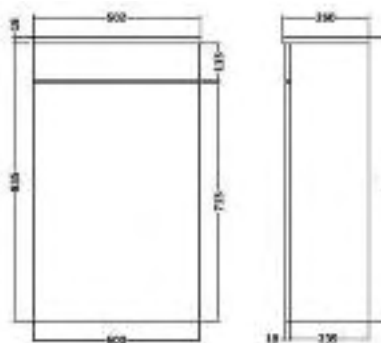

## Fusion Stone 60cm mirror 2 door unit

60cm 2 door wall hung mirror unit

**Total £299.00**

Code	Description	Price
10-FS123	Fusion Stone 600mm 2 Door Mirror Unit	£299.00