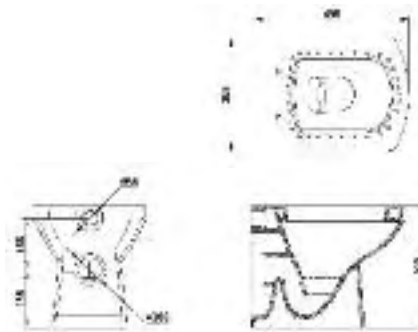

## Streamline back to wall WC

back to wall pan & soft close seat

**Total £253.00**

Very short 490mm projection

Code	Description	Price
18-ST60634	Streamline Back to Wall Pan	£144.00
18-ST60633	Streamline Soft Close Seat	£109.00