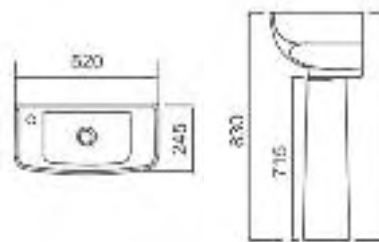

## XS 52cm slimline basin

52cm slimline basin with 1 tap hole & slimline full pedestal

**Total** **£141.00**

(tap not included)

Code	Description	Price
67-XS520SBN-1	XS 520mm Slim 1 Tap Hole Basin	£79.00
67-XSPEDSL	XS Slim Pedestal	£62.00