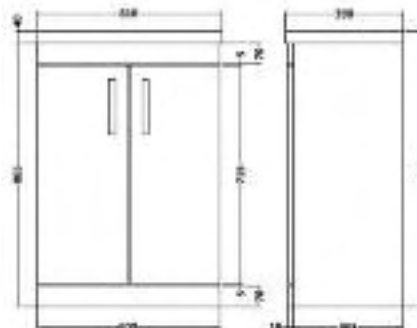

Code	Description	Price
10-FGW103	Fusion Gloss White 600mm 2 Door Floor Standing Unit	£282.00
10-F013	Fusion 600mm Basin with 1 Tap Hole	£116.00