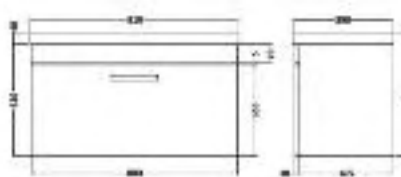

Fusion Stone 80cm 1 drawer wall hung unit

80cm basin with 1 tap hole & wall hung drawer unit

Total £488.00

Code	Description	Price
10-FS165	Fusion Stone 800mm Wall Hung Single Drawer Unit	£313.00
10-F015	Fusion 800mm Basin with 1 Tap Hole	£175.00