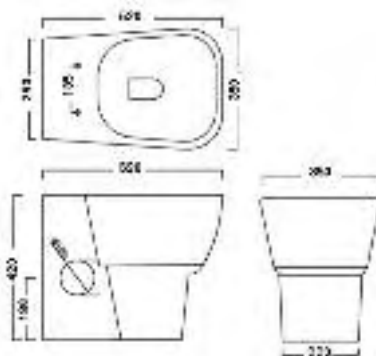

the LOMBARDO collection

Lombardo back to wall WC

back to wall pan & soft close seat

Total **£288.00**

Code	Description	Price
67-40131	Lombardo Back to Wall Pan	£208.00
67-40621B	Lombardo Back to Wall Soft Close Seat	£80.00