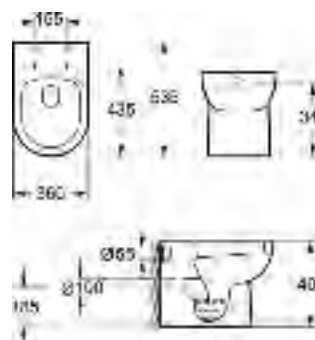

Code	Description	Price
18-FU50074	Fusion Back to Wall WC	£199.00
18-FU50073	Fusion Soft Close Seat & Cover (for C/C & BTW option)	£93.00