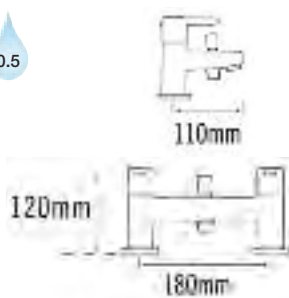

Code	Description	Price
1-1260	Carino 360 Pillar Bath Shower Mixer complete with kit	£250.00

Low pressure suitable for low water pressure situations minimum bar of pressure required for functionality