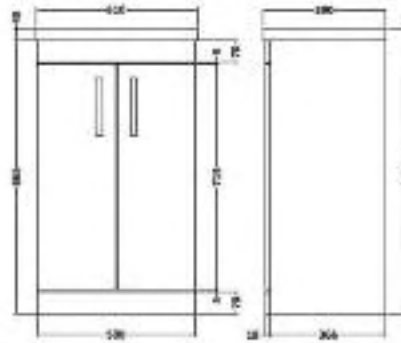

Code	Description	Price
10-FDW102	Fusion Driftwood 500mm 2 Door Floor Standing Unit	£253.00
10-F012	Fusion 500mm Basin with 1 Tap Hole	£110.00