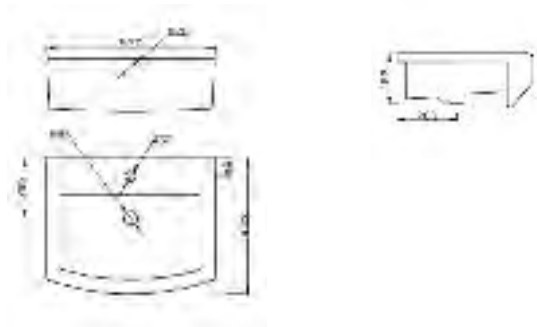

Code	Description	Price
67-NTSRB-1	Neat 55cm Semi Recessed Basin with 1 Tap Hole	£100.00