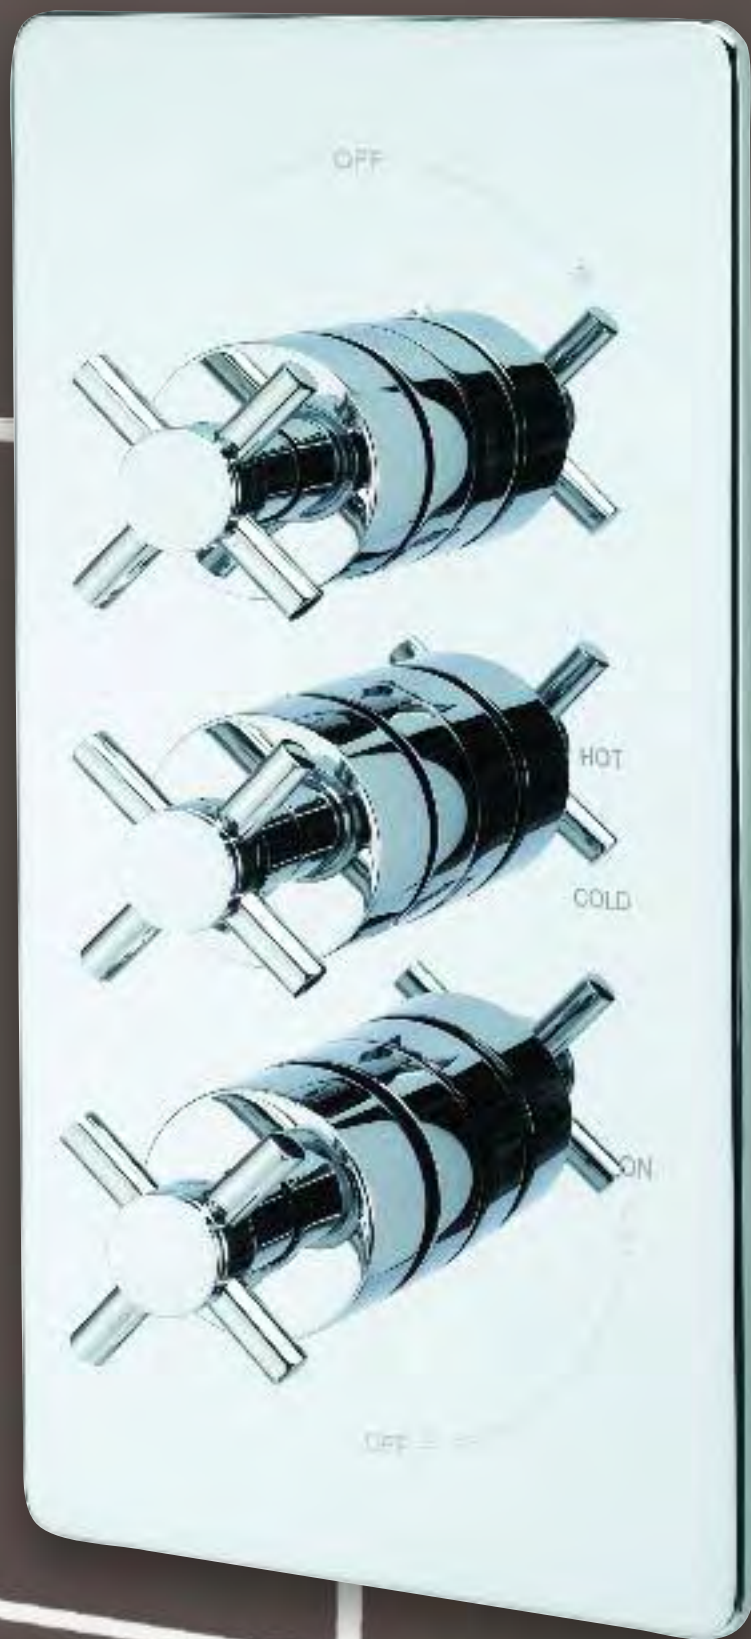

# the VERSA collection

**VERSA exposed thermostatic shower valve**

①

Code: 1-82090

**Compatible Options**

Description	Item Numbers	Price
Carino Versa Exposed Thermostatic Valve only	①	£324.00
Carino Versa Exposed Thermostatic Valve and Versa Slide Rail Kit	① + ⑤	£469.00