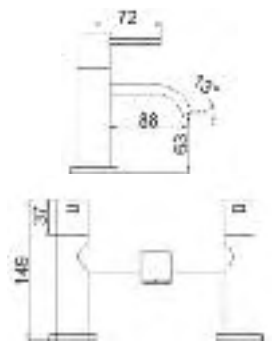

Code	Description	Price
10-WTY303	e:thos W Range Bath Filler	£169.00