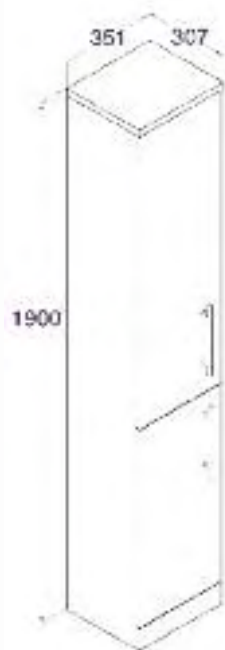

ARCTIC MODULAR UNITS

Arctic 60cm modular combination back to wall WC unit

Total **£235.00**

(WC and hidden cistern not included)

For use when adjacent to 45, 55 or 65cm basin units

Code	Description	Price
63-AR60BTWC	Arctic 60cm Gloss White Combination WC Unit (300mm depth)	£235.00

300mm depth

Features 400mm WC unit and 200mm door which can be left or right handed

Arctic 35cm modular 2 door unit

Total **£279.00**

Code	Description	Price
63-AR35TU	Arctic 35cm Wide 2 Door Unit (300mm depth)	£279.00

'Our designers recommend the following item that will complement the Arctic collection'...

THE NEAT BACK TO WALL WC PAN AND SOFT CLOSE SEAT FOR THAT CONTEMPORARY CLEAN MODERN LOOK. SEE PAGE 122-127 FOR THE FULL RANGE OF SANITARYWARE TO COMPLEMENT FITTED FURNITURE.