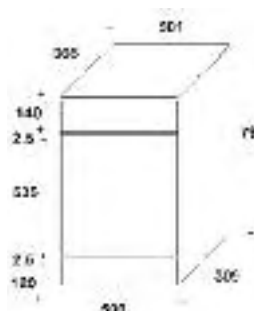

Genoa 75cm minimalist unit and basin

Total **£470.00**

Code	Description	Price
63-GN75MU	Genoa 750mm Minimalist Gloss White Unit	£290.00
63-GN75BN	Genoa 750mm Minimalist Ceramic Top	£180.00

Genoa 90cm minimalist unit and basin

Total **£590.00**

Code	Description	Price
63-GN90MU	Genoa 900mm Minimalist Gloss White Unit	£330.00
63-GN90BN	Genoa 900mm Minimalist Ceramic Top	£260.00

Genoa 50cm minimalist back to wall WC unit

Total **£210.00**

Compact BTW pan and soft close seat shown - see page 122 for further details

Code	Description	Price
63-GN50BTW	Genoa 50cm Back to Wall Unit (suitable for all units)	£210.00
20-SHCP	e:thos contract concealed cistern	£80.00