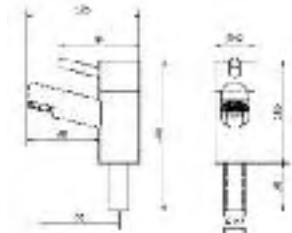

## EVOQUE tap range

From

**£99.00**

0.5

Code	Description	Price
66-EVMB	Evoque Mono Basin Mixer Inc Clicker Waste	£99.00

0.5

Code	Description	Price
66-EVBNT	Evoque Pair of Basin Taps	£109.00

0.5