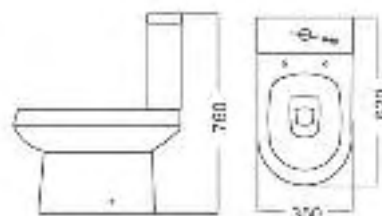

## XS close coupled WC

slimline pan, cistern & soft close seat

Total from **£240.00**

(Luxury soft close seat shown - which is available as an option)

(Standard soft close seat)

Code	Description	Price
67-XSPAN	XS Slimline Pan	£99.00
67-XSCIS	XS Slimline Cistern	£99.00
67-XSSCS	XS Soft Close Seat	£42.00
67-XSLUXS	XS Luxury Soft Close Seat	£58.00