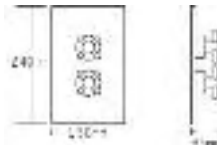

⑤
CARINO®
Beaulais Slide Rail Kit
Code: 1-1064A £375.00