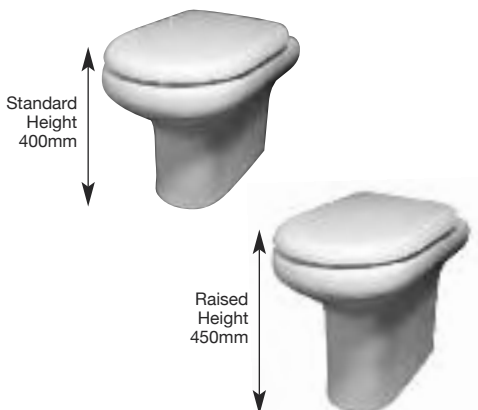

Compact back to wall WC

back to wall pan & soft close seat

Total from £315.00

Code	Description	Price
40-CPBTWPN	Compact Standard Height Back to Wall Pan with Fixing Set	£190.00
40-CPSTSC	Standard Height Soft Close Seat Soft Close Seat	£125.00
40-CPRHBTWPN	Compact Raised Height Back to Wall Pan with Fixing Set	£195.00
40-CPRHSTSC	Raised Height Soft Close Seat	£125.00