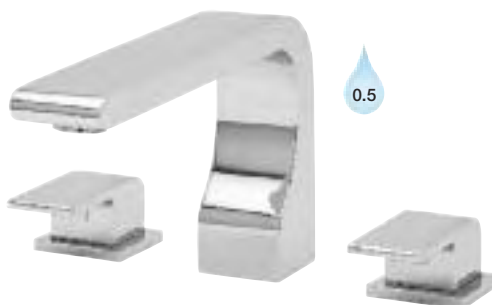

# the STYLO collection.....continued

0.1

Code	Description	Price
1-41080	Carino Stylo Mono Bidet Mixer with Pop-up Waste	£265.00

0.1

Code	Description	Price
1-41040	Carino Stylo Pillar Bath Filler	£500.00

0.5