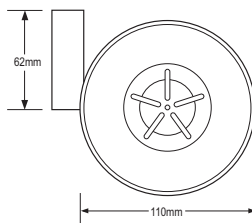

the BORSO collection

Code	Description	Price
1-66510	Carino Borso Wall Mounted Soap Dish	£42.00

Code	Description	Price
1-66520	Carino Borso Wall Mounted Glass Holder	£42.00

Code	Description	Price
1-66590	Carino Borso Robe Hook	£20.00

Code	Description	Price
1-66570	Carino Borso Towel Rail	£83.00