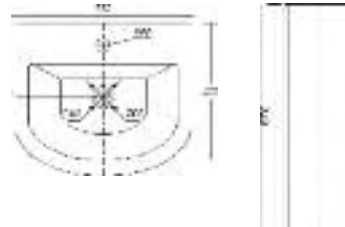

Code	Description	Price
18-ST60610	Streamline 53cm Washbasin with 1 Tap Hole	£104.00
18-ST60612	Streamline Pedestal	£46.00