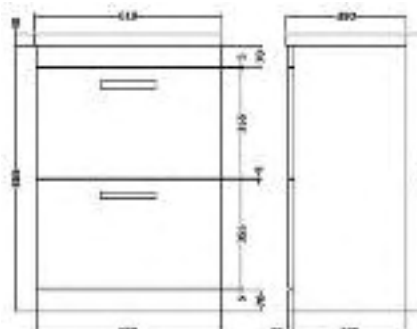

Code	Description	Price
10-FGW133	Fusion Gloss White 600mm 2 Drawer Floor Standing Unit	£353.00
10-F013	Fusion 600mm Basin with 1 Tap Hole	£116.00