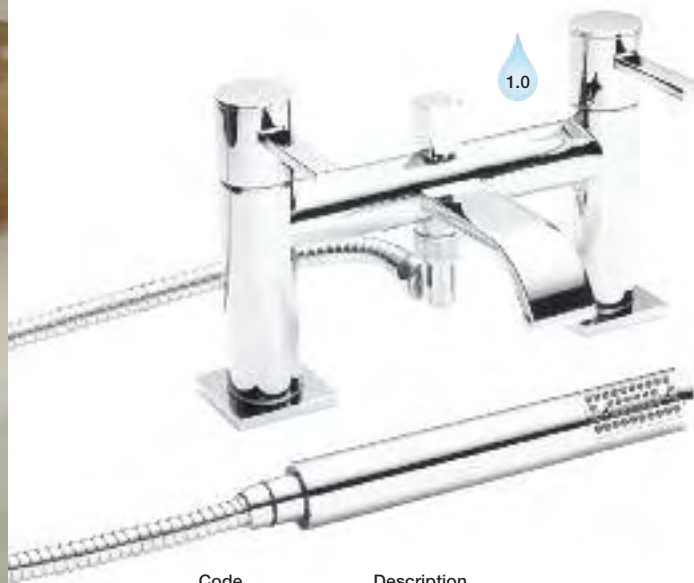

SERIES 'W' tap range

From **£89.00**

0.1

Code	Description	Price
10-WTY315	e:thos W Range Mini Mono Basin Mixer without Waste	£89.00

0.5

Code	Description	Price
10-WTY303	e:thos W Range Bath Filler	£169.00

1.0

Code	Description	Price
10-WTY304	e:thos W Range Bath Shower Mixer c/w Kit	£189.00

minimum bar of pressure required for functionality