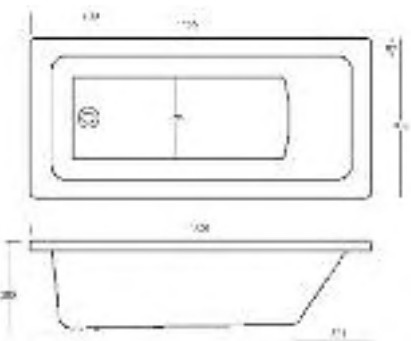

Code	Description	Price
71-1670LS	Linear 1600x700mm Single Ended Bath with Tubular Leg Set	£299.00
71-UASBG	Universal Chrome Bath Grips (pair) for all Linear Single Ended Baths	£45.00