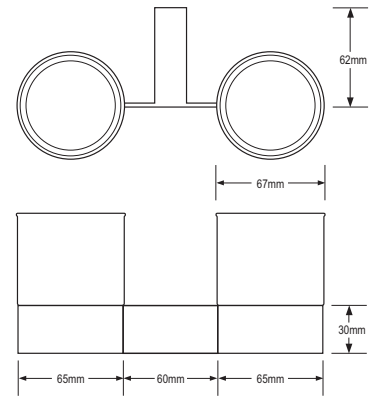

Code	Description	Price
1-66525	Carino Borso Wall Mounted Double Glass Holder	£65.00