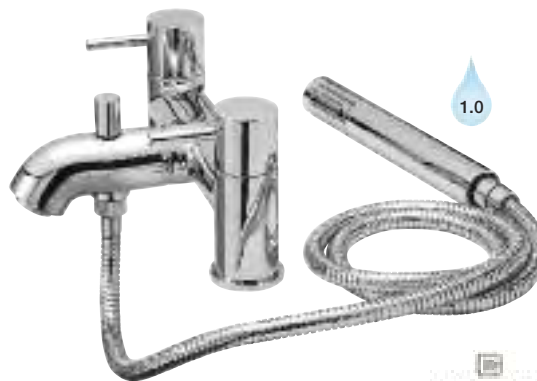

1.0

CARINO®

Code	Description	Price
1-63060	Carino Barca Mono Bath Shower Mixer only	£775.00

1.0

CARINO®

Code	Description	Price
1-63040	Carino Barca Pillar Bath Filler	£470.00

1.0

CARINO®

Code	Description	Price
1-63055	Carino Barca Pillar Bath Shower Mixer with shower kit	£595.00

1.0

CARINO®

Code	Description	Price
1-63000	Carino Barca Pair of 3/4" Side Valves	£350.00

Low pressure suitable for low water pressure situations minimum bar of pressure required for functionality