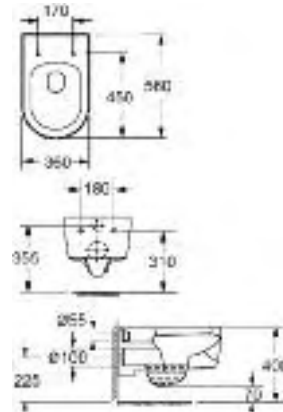

Code	Description	Price
18-FU50076	Fusion Wall Hung WC	£228.00
18-FU50075	Fusion Soft Close Seat & Cover (for Wall Hung option)	£89.00