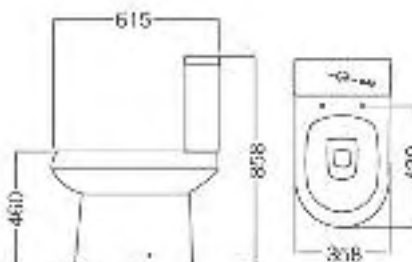

the XS collection

Items available

- ✓ Close coupled WC
- ✓ Raised height close coupled WC
- ✓ Back to wall WC
- ✓ Standard soft close seat
- ✓ Luxury soft close seat
- ✓ 43cm basin
- ✓ 54cm basin
- ✓ 52cm slimline basin
- ✓ Slimline full pedestal
- ✓ Full pedestal
- ✓ Semi recessed basin

XS close coupled WC

slimline pan, cistern & soft close seat

Total from **£240.00**

(Luxury soft close seat shown - which is available as an option)

Code	Description	Price
67-XSPAN	XS Slimline Pan	£99.00
67-XSCIS	XS Slimline Cistern	£99.00
67-XSSCS	XS Soft Close Seat	£42.00
67-XSLUXS	XS Luxury Soft Close Seat	£58.00

XS raised height close coupled WC

slimline raised height pan, cistern & soft close seat

Total from **£381.00**

(Luxury soft close seat shown - which is available as an option)

Code	Description	Price
67-XSHIPAN	XS Slimline Raised Height Pan	£240.00
67-XSCIS	XS Slimline Cistern	£99.00
67-XSSCS	XS Soft Close Seat	£42.00
67-XSLUXS	XS Luxury Soft Close Seat	£58.00