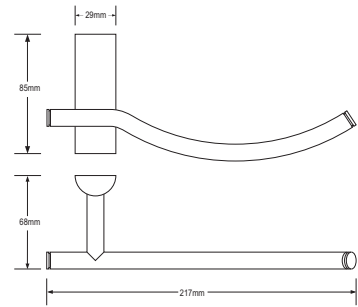

Code	Description	Price
1-66370	Carino Cotto Wall Mounted 60cm Towel Rail	£40.00

Code	Description	Price
1-66360	Carino Cotto Towel Ring	£33.00

Code	Description	Price
1-66340	Carino Cotto Toilet Roll Holder	£33.00