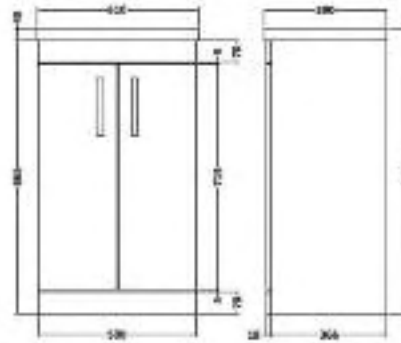

Code	Description	Price
10-FS102	Fusion Stone 500mm 2 Door Floor Standing Unit	£253.00
10-F012	Fusion 500mm Basin with 1 Tap Hole	£110.00