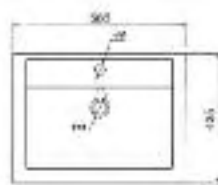

## Neat 55cm basin

55cm basin with 1 tap hole and full pedestal

Total

**£136.00**

Code	Description	Price
67-NT55BN-1	Neat 55cm with 1 Tap Hole Basin	£88.00
67-NTPD	Neat Full Pedestal	£48.00