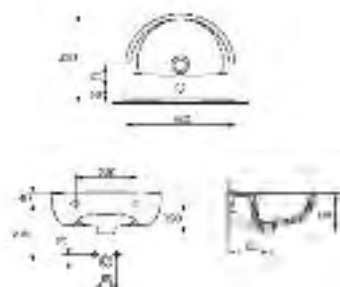

### Serina 55cm basin

55cm basin with 1 or 2 tap holes & full pedestal  
(can also be used with semi pedestal)

**Total from £107.00**

Code	Description	Price
28-SE55B-1	Serina 55cm basin 1 tap hole	£57.00
28-SE55B-2	Serina 55cm basin 2 tap hole	£57.00
28-SESPD	Serina Semi Pedestal (suitable for 55cm basin only)	£50.00
28-SEPD	Serina Full Pedestal (suitable for 55cm basin only)	£50.00