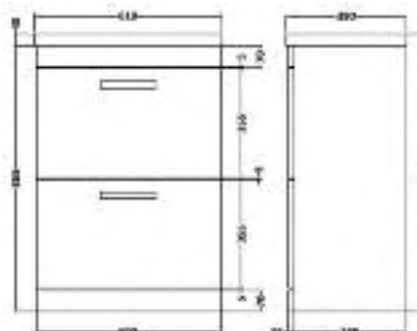

Code	Description	Price
10-FS133	Fusion Stone 600mm 2 Drawer Floor Standing Unit	£353.00
10-F013	Fusion 600mm Basin with 1 Tap Hole	£116.00