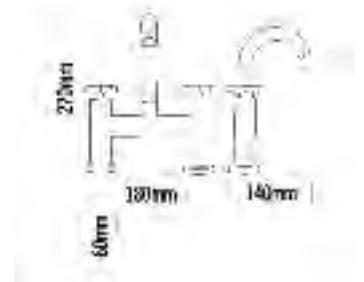

# the MARRIOTT collection....continued

**CARINO**  
Low pressure

Code	Description	Price
1-68070	Carino Marriott Mono Basin Mixer with Swivel Spout	£150.00

**CARINO**  
Low pressure

Code	Description	Price
1-68020	Carino Marriott Pair of Bath Taps	£139.00