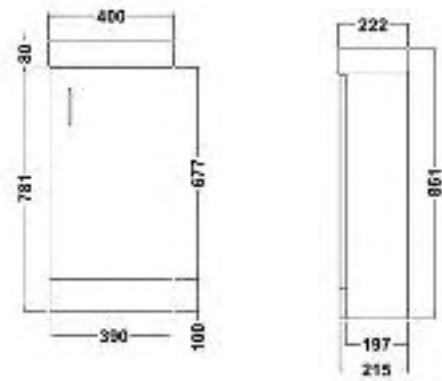

Cubix minimalist 40cm cloakroom unit and basin

Total **£170.00**

Code	Description	Price
10-CU192	Cubix 40cm x 22cm Floor Standing Unit & Basin Gloss White	£170.00
10-CU892	Cubix 40cm x 22cm Floor Standing Unit & Basin Light Oak	£170.00
10-CU392	Cubix 40cm x 22cm Floor Standing Unit & Basin Ebony	£170.00

e:thos 40cm corner cloakroom unit gloss white

Total **£297.00**