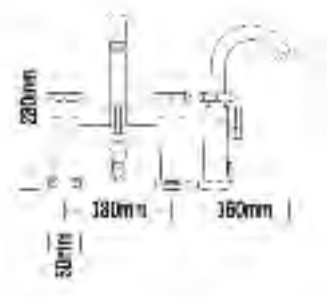

Code	Description	Price
1-68050	Carino Marriott Pillar Bath Shower Mixer complete with kit	£189.00

Low pressure suitable for low water pressure situations minimum bar of pressure required for functionality