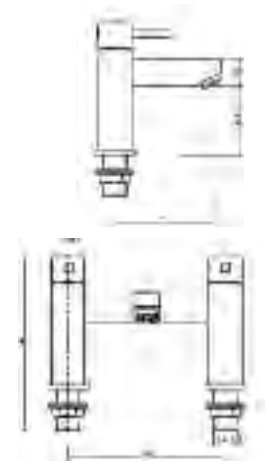

Code	Description	Price
66-VUBF	Vulcan Bath Filler	£169.00