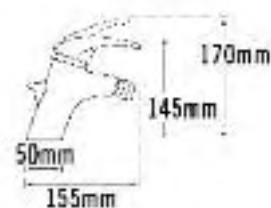

Code	Description	Price
1-25080	Carino Rhye Mono Bidet Mixer with Pop Up Waste	£198.00