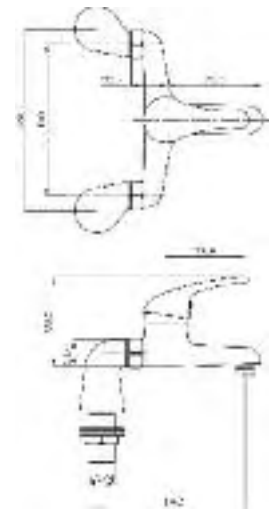

Code	Description	Price
66-LEBF	Leva Bath Filler	£69.00