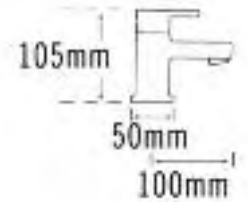

*the Carino BORSO tap collection*

From **£155.00**

0.1  
CARINO®  
Low pressure

Code	Description	Price
1-22310	Carino Borso Pair of Basin Taps	£165.00

0.1

CARINO®  
Low pressure

Code	Description	Price
1-22360	Carino Borso Extended Mono Basin Mixer	£265.00