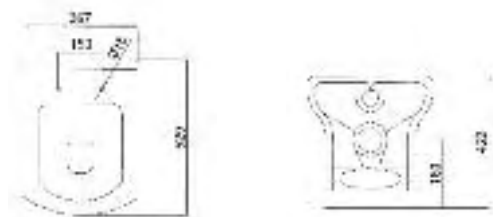

the FITTED FURNITURE collection

Recommended Sanitaryware to complement Tempo, Latino, Ballad & Quartet Shaker Ranges

Neat back to wall WC

back to wall pan & soft close seat

Total £260.00

Code	Description	Price
67-NTBTW	Neat Back to Wall Pan & Soft Close Seat	£260.00