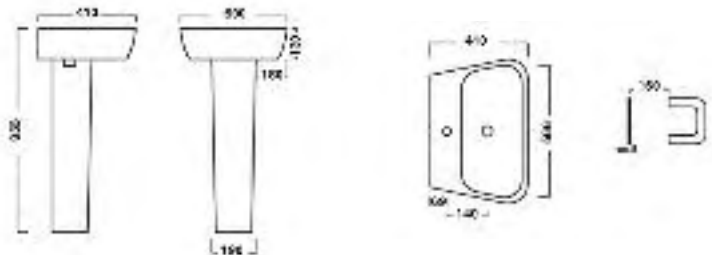

### Lombardo floor standing bidet

single tap position floor standing bidet

Code	Description	Price
67-40521	Lombardo Floor Standing Bidet	£252.00

Total **£252.00**

### Lombardo 60cm basin

60cm basin with 1 tap hole & full pedestal

Code	Description	Price
67-40421	Lombardo 60cm Basin with 1 Tap Hole	£129.00
67-40321	Lombardo Full Pedestal	£65.00

Total **£194.00**