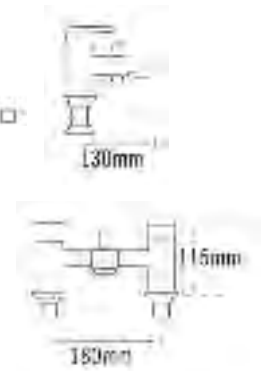

Code	Description	Price
1-22355	Carino Borso Pillar Shower Mixer with Kit	£440.00

Low pressure suitable for low water pressure situations minimum bar of pressure required for functionality