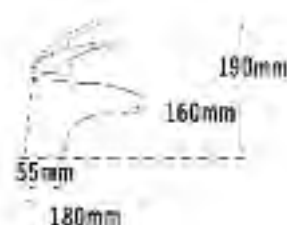

# the RHYE collection....continued

0.1

CARINO®  
Low pressure

Code	Description	Price
1-25080	Carino Rhye Mono Bidet Mixer with Pop Up Waste	£198.00

0.5

CARINO®

Code	Description	Price
1-25030	Carino Rhye Mono Bath Filler	£390.00