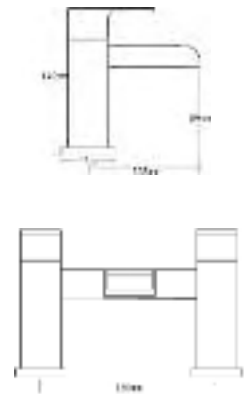

*the Carino GLACIER tap collection*

From **£198.00**

0.1

**CARINO**  
Low pressure

Code	Description	Price
1-1807	Carino Glacier Mono Basin Mixer with Click Clack Waste	£198.00

0.1

**CARINO**  
Low pressure

Code	Description	Price
1-1803	Carino Glacier Pillar Bath Filler	£315.00