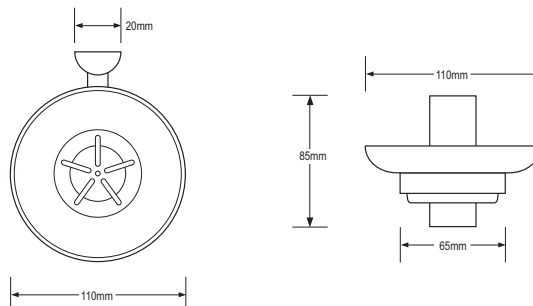

the COTTO collection

Code	Description	Price
1-66310	Carino Cotto Wall Mounted Soap Holder	£22.00

Code	Description	Price
1-66320	Carino Cotto Wall Mounted Glass Holder	£22.00

Code	Description	Price
1-66390	Carino Cotto Robe Hook	£17.00

Code	Description	Price
1-66370	Carino Cotto Wall Mounted 60cm Towel Rail	£40.00