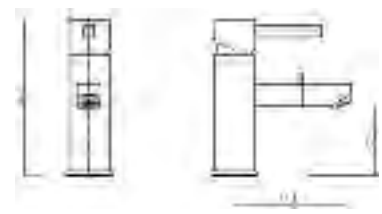

Code	Description	Price
10-FLU304	e:thos Flume Range Bath Shower Mixer c/w Kit	£245.00

 minimum bar of pressure required for functionality

VULCAN

e:thos®

**VULCAN tap range**

From **£99.00**

Code	Description	Price
66-VUMB	Vulcan Mono Basin Mixer Inc Clicker Waste	£99.00