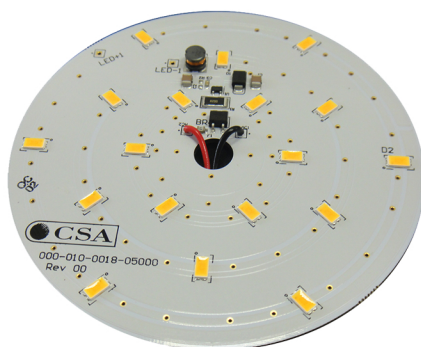

Innovations In Illumination
- Marine & RV -

CSA400 4 Inch LED Engine

Features

- Number of LEDs 18
- Integral Driver and Heatsink
- Dimmable
- Power: 12/24 VAC / 10-30 VDC
- Power Consumption: 4.5 Watts
- Beam Angle: 90 degrees
- Lumens: 520 Daylight White (5000K)
- 480 Warm White (2700K)
- Size: 4" Diameter
- Available in Daylight White and Warm White

Perfect LED solution for larger lights. Less heat, lower energy draw, lower maintenance costs and a beautiful, dimmable light source.

Item#	Description	List Price
006.CSA400.010	4 Inch LED Engine Warm White, 12/24 VAC / 10-30 VDC, 480 Lumen, 2700K, 4.5W	
006.CSA400.020	4 Inch LED Engine Daylight White, 12/24 VAC / 10-30 VDC, 520 Lumen, 5000K, 4.5W	