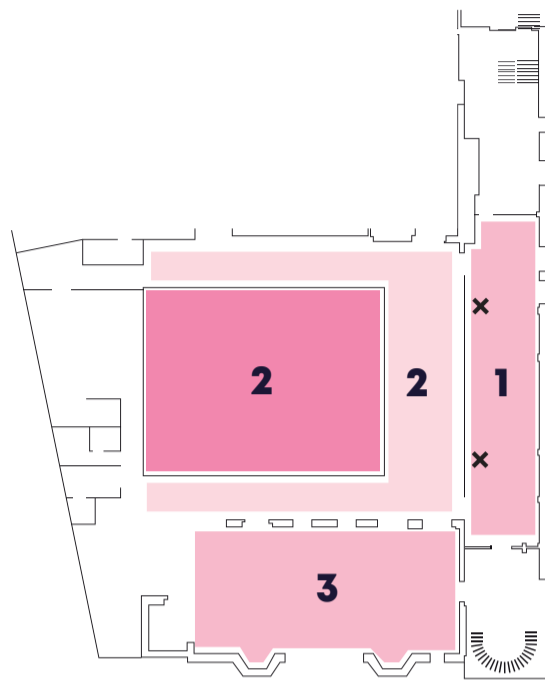

LEVEL 1

- 1 Social Study Space**
- 2 Students' Union Office**
- 3 Advice Unit**
- 4 Here for U / Sulets**

KEY

YOUR GUIDE AROUND THE BUILDING

KEY

LIFTS

DISABLED TOILET

MALE TOILETS

FEMALE TOILETS

UNISEX TOILETS

STAIRS

PRINTER
Level 0

FOOD & DRINK
AVAILABLE

PHOTOBOOTH

MICROWAVE

LEVEL -1

1 Common Room

Microwaves situated in
Common Room

2 02 Academy 1

3 The Scholar Bar

LEVEL 0

1 The Square

2 Gee's

3 Union St

Food Market

4 Reception

5 SHOP!

6 Santander

7 Starbucks

LEVEL 1

1 Social Study Space

2 Students' Union Office