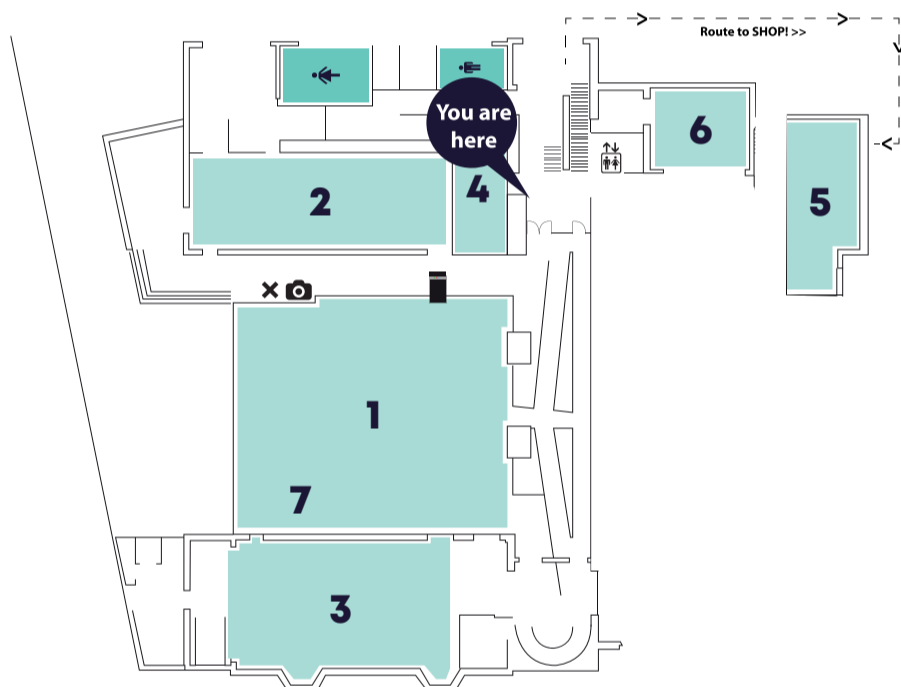

LEVEL 1

- 1 Social Study Space**
- 2 Students' Union Office**
- 3 Advice Unit**
- 4 Here for U / Sulets**

KEY

YOUR GUIDE AROUND THE BUILDING

KEY

LIFTS

DISABLED TOILET

MALE TOILETS

FEMALE TOILETS

UNISEX TOILETS

STAIRS

PRINTER
Level 0

FOOD & DRINK
AVAILABLE

PHOTOBOOTH

MICROWAVE

LEVEL -1

1 Common Room

Microwaves situated in
Common Room

2 02 Academy 1

3 The Scholar Bar

LEVEL 0

1 The Square

2 Gee's

3 Union St

Food Market

4 Reception

5 SHOP!

6 Santander

7 Starbucks

LEVEL 1

1 Social Study Space

2 Students' Union Office