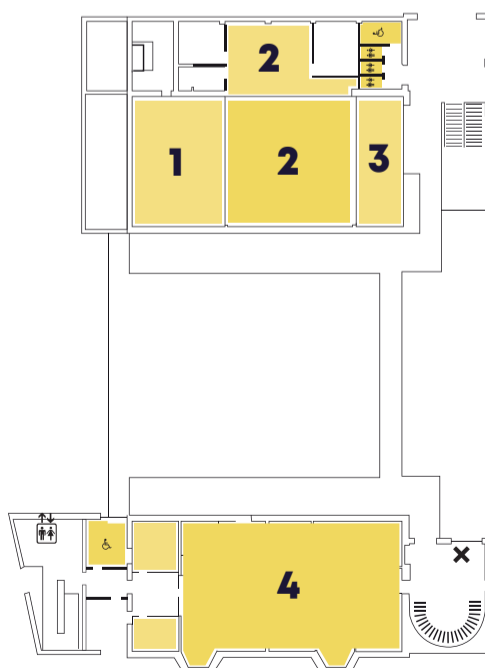

7 Starbucks

LEVEL 1

1 Social Study Space

2 Students' Union Office

3 Advice Unit

4 Here for U / Sulets

YOUR GUIDE AROUND THE BUILDING

LEVEL -1

LEVEL 1

- 1 Social Study Space**
- 2 Students' Union Office**
- 3 Advice Unit**
- 4 Here for U / Sulets**

KEY

YOUR GUIDE AROUND THE BUILDING

KEY

LIFTS

DISABLED TOILET

MALE TOILETS