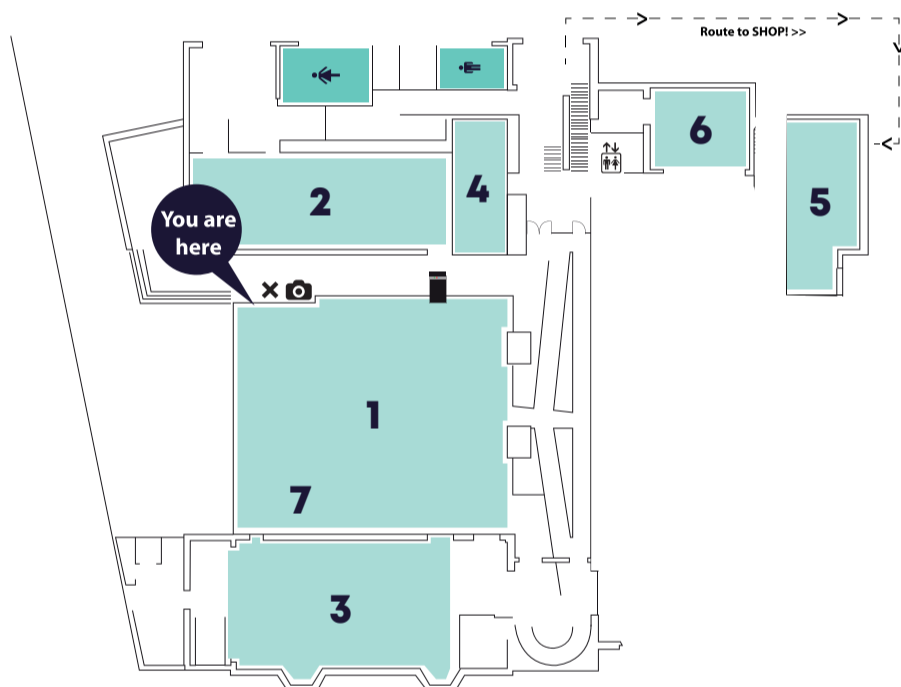

Food Market

4 Reception

5 SHOP!

6 Santander

7 Starbucks

LEVEL 1

1 Social Study Space

2 Students' Union Office

UNISEX TOILETS

STAIRS

PRINTER
Level 0

FOOD & DRINK
AVAILABLE

PHOTOBOOTH

MICROWAVE

LEVEL -1

1 Common Room

Microwaves situated in
Common Room

2 02 Academy 1

3 The Scholar Bar

LEVEL 0

1 The Square

2 Gee's

3 Union St Food Market

4 Reception

5 SHOP!

6 Santander

7 Starbucks

LEVEL 1

1 Social Study Space

2 Students' Union Office

3 Advice Unit

4 Here for U / Sulets