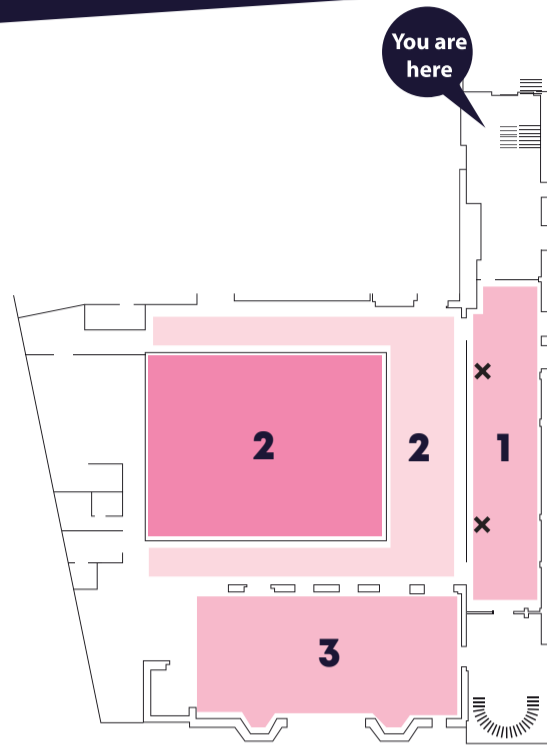

3 The Scholar Bar

LEVEL 0

1 The Square

2 Gee's

3 Union St Food Market

4 Reception

5 SHOP!

6 Santander

7 Starbucks

LEVEL 1

1 Social Study Space

2 Students' Union Office

3 Advice Unit

4 Here for U / Sulets

YOUR GUIDE AROUND THE BUILDING

LEVEL -1

LEVEL 1

- 1 Social Study Space**
- 2 Students' Union Office**
- 3 Advice Unit**
- 4 Here for U / Sulets**

KEY

YOUR GUIDE AROUND THE BUILDING

KEY

LIFTS

DISABLED TOILET

MALE TOILETS