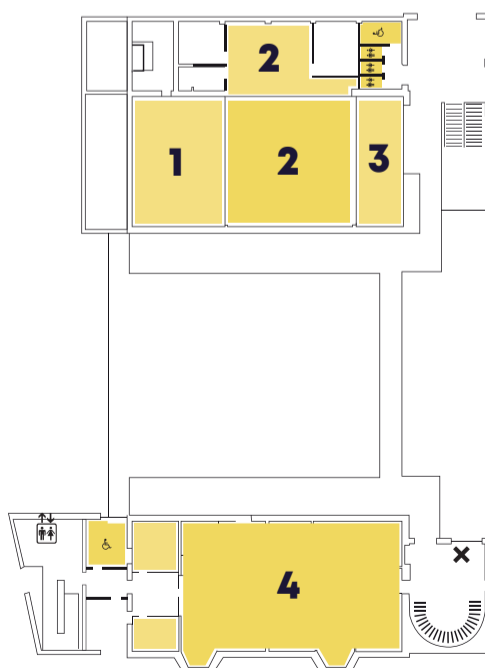

LEVEL 1

- 1 Social Study Space**
- 2 Students' Union Office**
- 3 Advice Unit**
- 4 Here for U / Sulets**

KEY

YOUR GUIDE AROUND THE BUILDING

KEY

LIFTS

DISABLED TOILET

MALE TOILETS

FEMALE TOILETS

UNISEX TOILETS

STAIRS

PRINTER
Level 0

FOOD & DRINK
AVAILABLE

PHOTOBOOTH

MICROWAVE

LEVEL -1

1 Common Room

Microwaves situated in
Common Room

2 02 Academy 1

3 The Scholar Bar

LEVEL 0

1 The Square

2 Gee's

3 Union St

Food Market

4 Reception

5 SHOP!

6 Santander

7 Starbucks

LEVEL 1

1 Social Study Space

2 Students' Union Office