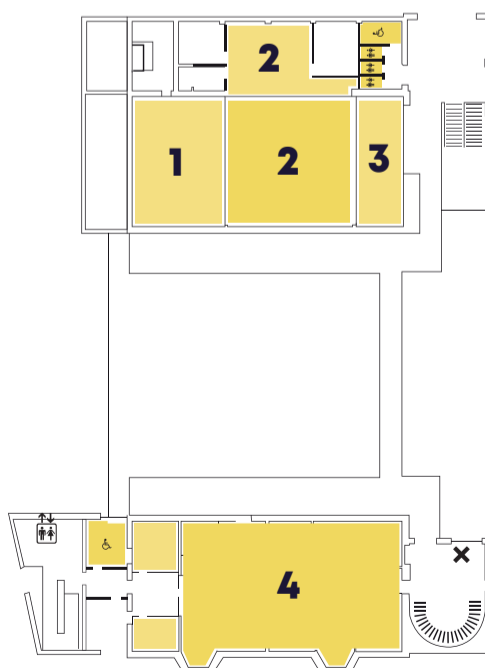

UNISEX TOILETS

STAIRS

PRINTER
Level 0

FOOD & DRINK
AVAILABLE

PHOTOBOOTH

MICROWAVE

LEVEL -1

1 Common Room

Microwaves situated in
Common Room

2 02 Academy 1

3 The Scholar Bar

LEVEL 0

1 The Square

2 Gee's

3 Union St Food Market

4 Reception

5 SHOP!

6 Santander

7 Starbucks

LEVEL 1

1 Social Study Space

2 Students' Union Office

3 Advice Unit

4 Here for U / Sulets