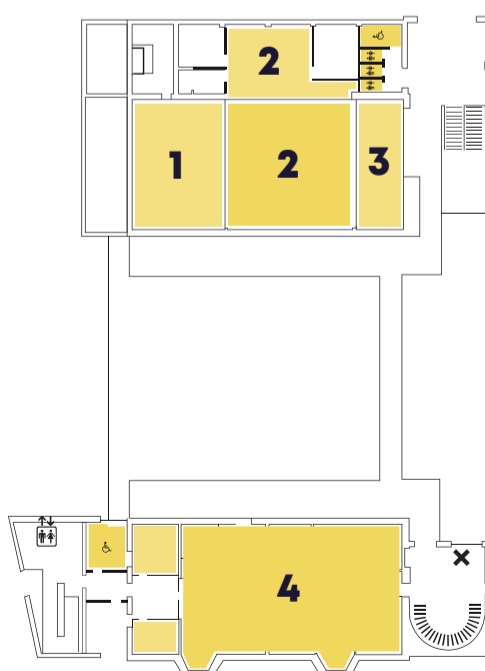

PRINTER
Level 0

FOOD & DRINK
AVAILABLE

PHOTOBOOTH

MICROWAVE

LEVEL -1

1 Common Room

Microwaves situated in
Common Room

2 02 Academy 1

7 Starbucks

LEVEL 1

1 Social Study Space

2 Students' Union Office

3 Advice Unit

4 Here for U / Sulets

YOUR GUIDE AROUND THE BUILDING

LEVEL -1

LEVEL 1

- 1 Social Study Space**
- 2 Students' Union Office**
- 3 Advice Unit**
- 4 Here for U / Sulets**

KEY

YOUR GUIDE AROUND THE BUILDING

KEY

LIFTS

DISABLED TOILET

MALE TOILETS