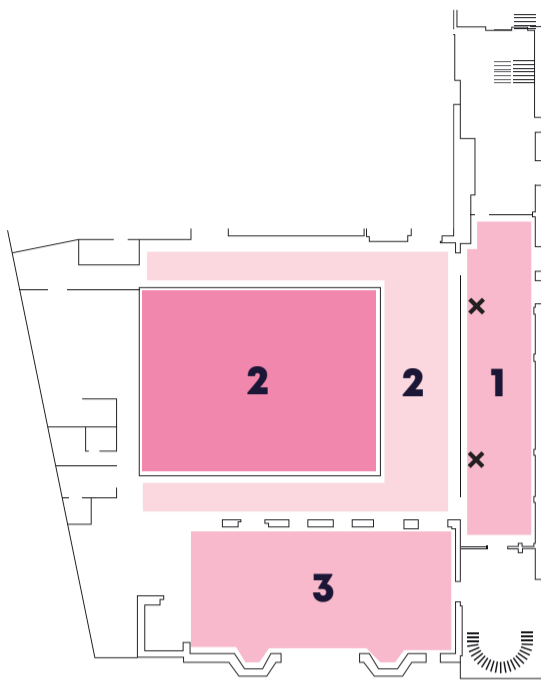

PRINTER
Level 0

FOOD & DRINK
AVAILABLE

PHOTOBOOTH

MICROWAVE

LEVEL -1

1 Common Room

Microwaves situated in
Common Room

2 02 Academy 1

3 The Scholar Bar

LEVEL 0

1 The Square

2 Gee's

3 Union St Food Market

4 Reception

5 SHOP!

6 Santander

7 Starbucks

LEVEL 1

1 Social Study Space

2 Students' Union Office

3 Advice Unit

4 Here for U / Sulets

YOUR GUIDE AROUND THE BUILDING

LEVEL -1