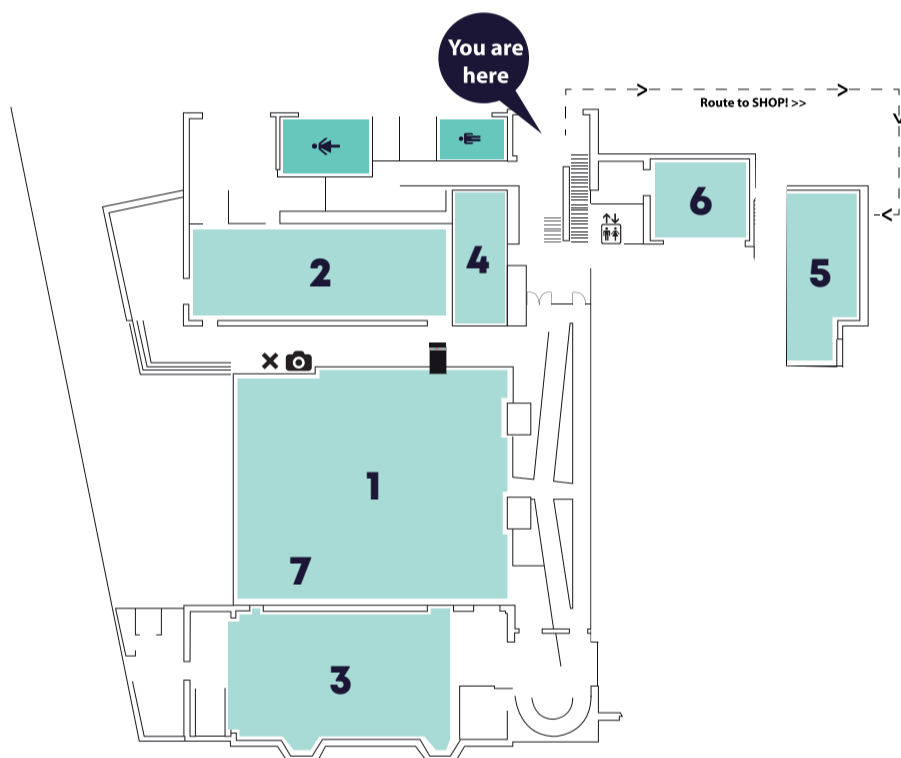

PRINTER
Level 0

FOOD & DRINK
AVAILABLE

PHOTOBOOTH

MICROWAVE

LEVEL -1

1 Common Room

Microwaves situated in
Common Room

2 02 Academy 1

3 The Scholar Bar

LEVEL 0

1 The Square

2 Gee's

3 Union St Food Market

4 Reception

5 SHOP!

6 Santander

7 Starbucks

LEVEL 1

1 Social Study Space

2 Students' Union Office

3 Advice Unit

4 Here for U / Sulets

YOUR GUIDE AROUND THE BUILDING

LEVEL -1

LEVEL 1

- 1 Social Study Space**
- 2 Students' Union Office**
- 3 Advice Unit**
- 4 Here for U / Sulets**

KEY

YOUR GUIDE AROUND THE BUILDING

KEY

LIFTS

DISABLED TOILET

MALE TOILETS