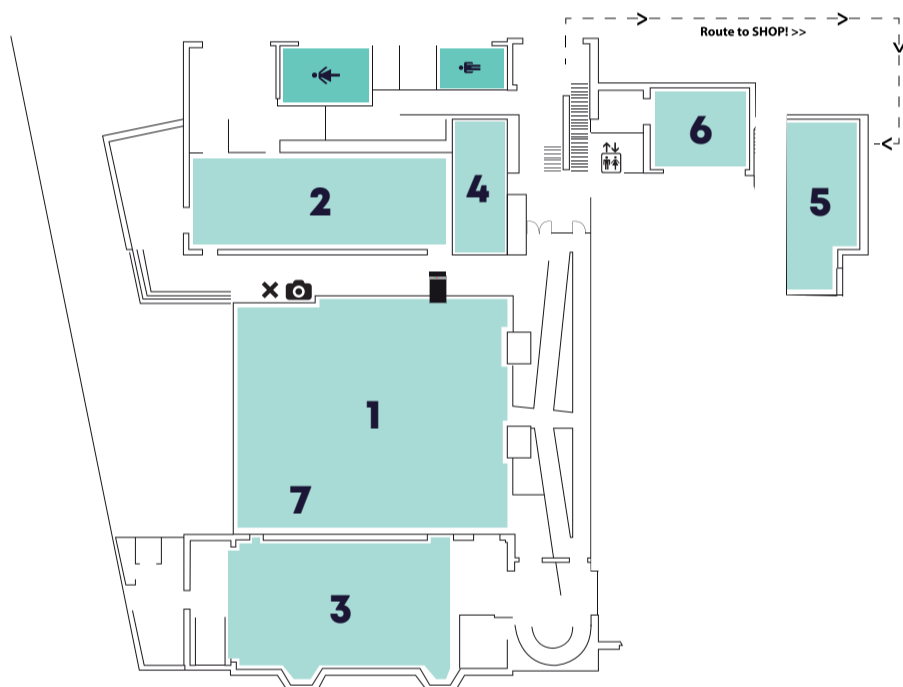

PRINTER
Level 0

FOOD & DRINK
AVAILABLE

PHOTOBOOTH

MICROWAVE

LEVEL -1

1 Common Room

Microwaves situated in
Common Room

2 02 Academy 1

7 Starbucks

LEVEL 1

1 Social Study Space

2 Students' Union Office

3 Advice Unit

4 Here for U / Sulets

YOUR GUIDE AROUND THE BUILDING

LEVEL -1

- 1 Common Room**
Microwaves situated in Common Room
- 2 O2 Academy 1**
- 3 The Scholar Bar**

LEVEL 0

- 1 The Square**
- 2 Gee's** 🍴
- 3 Union St Food Market** 🍴
- 4 Reception**
- 5 SHOP!**
- 6 Santander**
- 7 Starbucks** 🍴

LEVEL 1

- 1 Social Study Space**
- 2 Students' Union Office**
- 3 Advice Unit**
- 4 Here for U / Sulets**

KEY

YOUR GUIDE AROUND THE BUILDING

KEY

LIFTS

DISABLED TOILET

MALE TOILETS