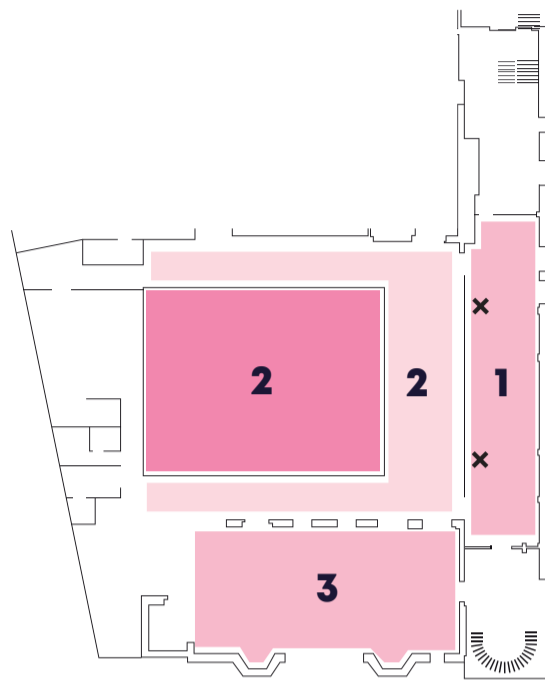

Food Market

4 Reception

5 SHOP!

6 Santander

7 Starbucks

LEVEL 1

1 Social Study Space

2 Students' Union Office

UNISEX TOILETS

STAIRS

PRINTER
Level 0

FOOD & DRINK
AVAILABLE

PHOTOBOOTH

MICROWAVE

LEVEL -1

1 Common Room

Microwaves situated in
Common Room

2 02 Academy 1

3 The Scholar Bar

LEVEL 0

1 The Square

2 Gee's

3 Union St Food Market

4 Reception

5 SHOP!

6 Santander

7 Starbucks

LEVEL 1

1 Social Study Space

2 Students' Union Office

3 Advice Unit

4 Here for U / Sulets