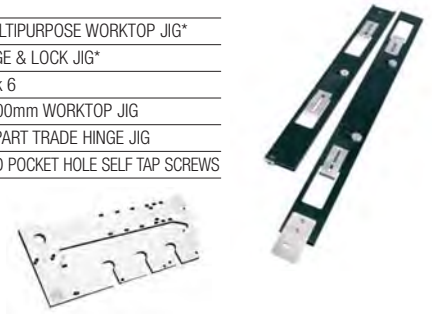

Jigs

K55-225	UNIKA 700mm MULTIPURPOSE WORKTOP JIG*
K55-226	UNIKA COMBI HINGE & LOCK JIG*
K55-227	UNIKA JIG PEGS pk 6
K55-228	TREND KWJ700 700mm WORKTOP JIG
K55-229	TREND H/JIG/B 2 PART TRADE HINGE JIG
K55-237	PK500 7x30mm STD POCKET HOLE SELF TAP SCREWS