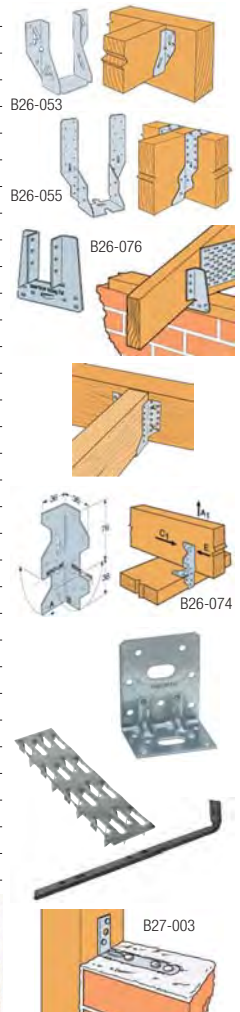

Screw Ties

B27-001	OWLETT PATENT SCREW TIES
B27-003	150mm GALV FRAME TIES

B27-001