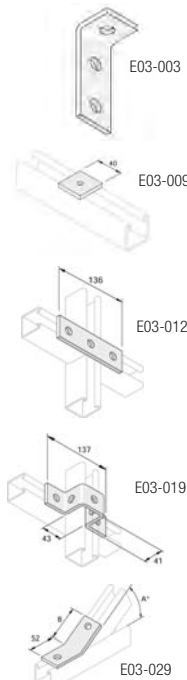

Channel Brackets & Accessories

90° Brackets		
E03-001	MB500 2 HOLE 90° BRACKETS	E03-001
E03-003	MB502 3 HOLE 90° BRACKETS	E03-003
E03-005	MB504 4 HOLE 90° BRACKETS	E03-005
Square Plate Washers - 5mm Thick		
E03-008	MB506/8 M6/M8 SQ PLATES	E03-008
E03-009	MB506/10 M10 SQ PLATES	E03-009
E03-010	MB506/12 M12 SQ PLATES	E03-010
Flat Splice Plates		
E03-011	MB507 2 HOLE SPLICE PLATES	E03-011
E03-012	MB508 3 HOLE SPLICE PLATES	E03-012
E03-013	MB509 4 HOLE SPLICE PLATES	E03-013
E03-014	MB510 5 HOLE SPLICE PLATES	E03-014
U Brackets		
E03-018	MB514 SHALLOW U BRACKETS	E03-018
E03-019	MB515 DEEP U BRACKETS	E03-019
Other Brackets		
E03-029	MB524 45° OBTUSE BRACKETS	E03-029
E03-038	MB532 45° ACUTE BRACKETS	E03-038
E03-056	MB600 FLAT L BRACKETS	E03-056
E03-059	MB603 FLAT T BRACKETS	E03-059
E03-060	MB603+ FLAT CROSS PLATES	E03-060
E03-063	MB606 90° T BRACKETS	E03-063