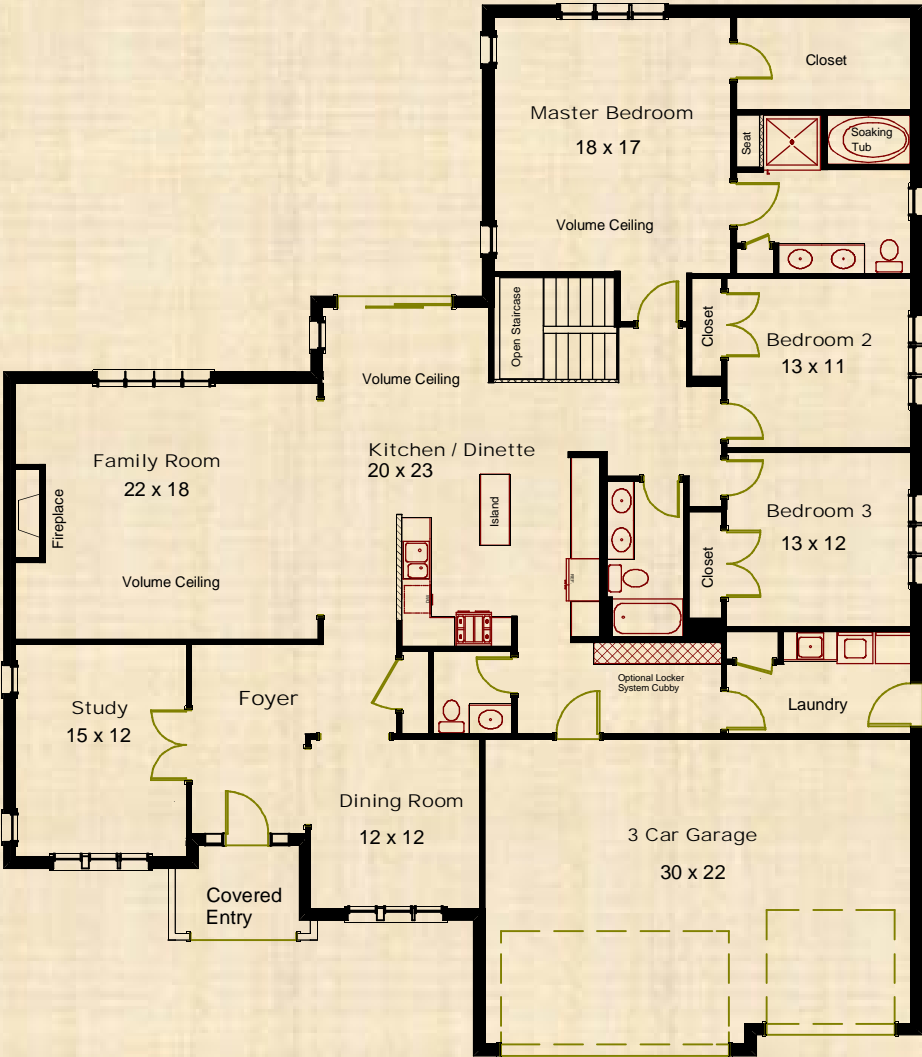

Starting at 2,700 Square Feet

# THE SHEA II

Flaherty's policy of continual improvement in architectural design and construction considerations requires that the dimensions and features shown are subject to minor variations. The renderings are a designer's conception and the actual homes may be modified in construction to suit interior, exterior, and site considerations. The illustrations may not reflect current standard features of home. Please refer to the sales center for home and site plans, specification limitations and options. Prices are subject to change without notice.