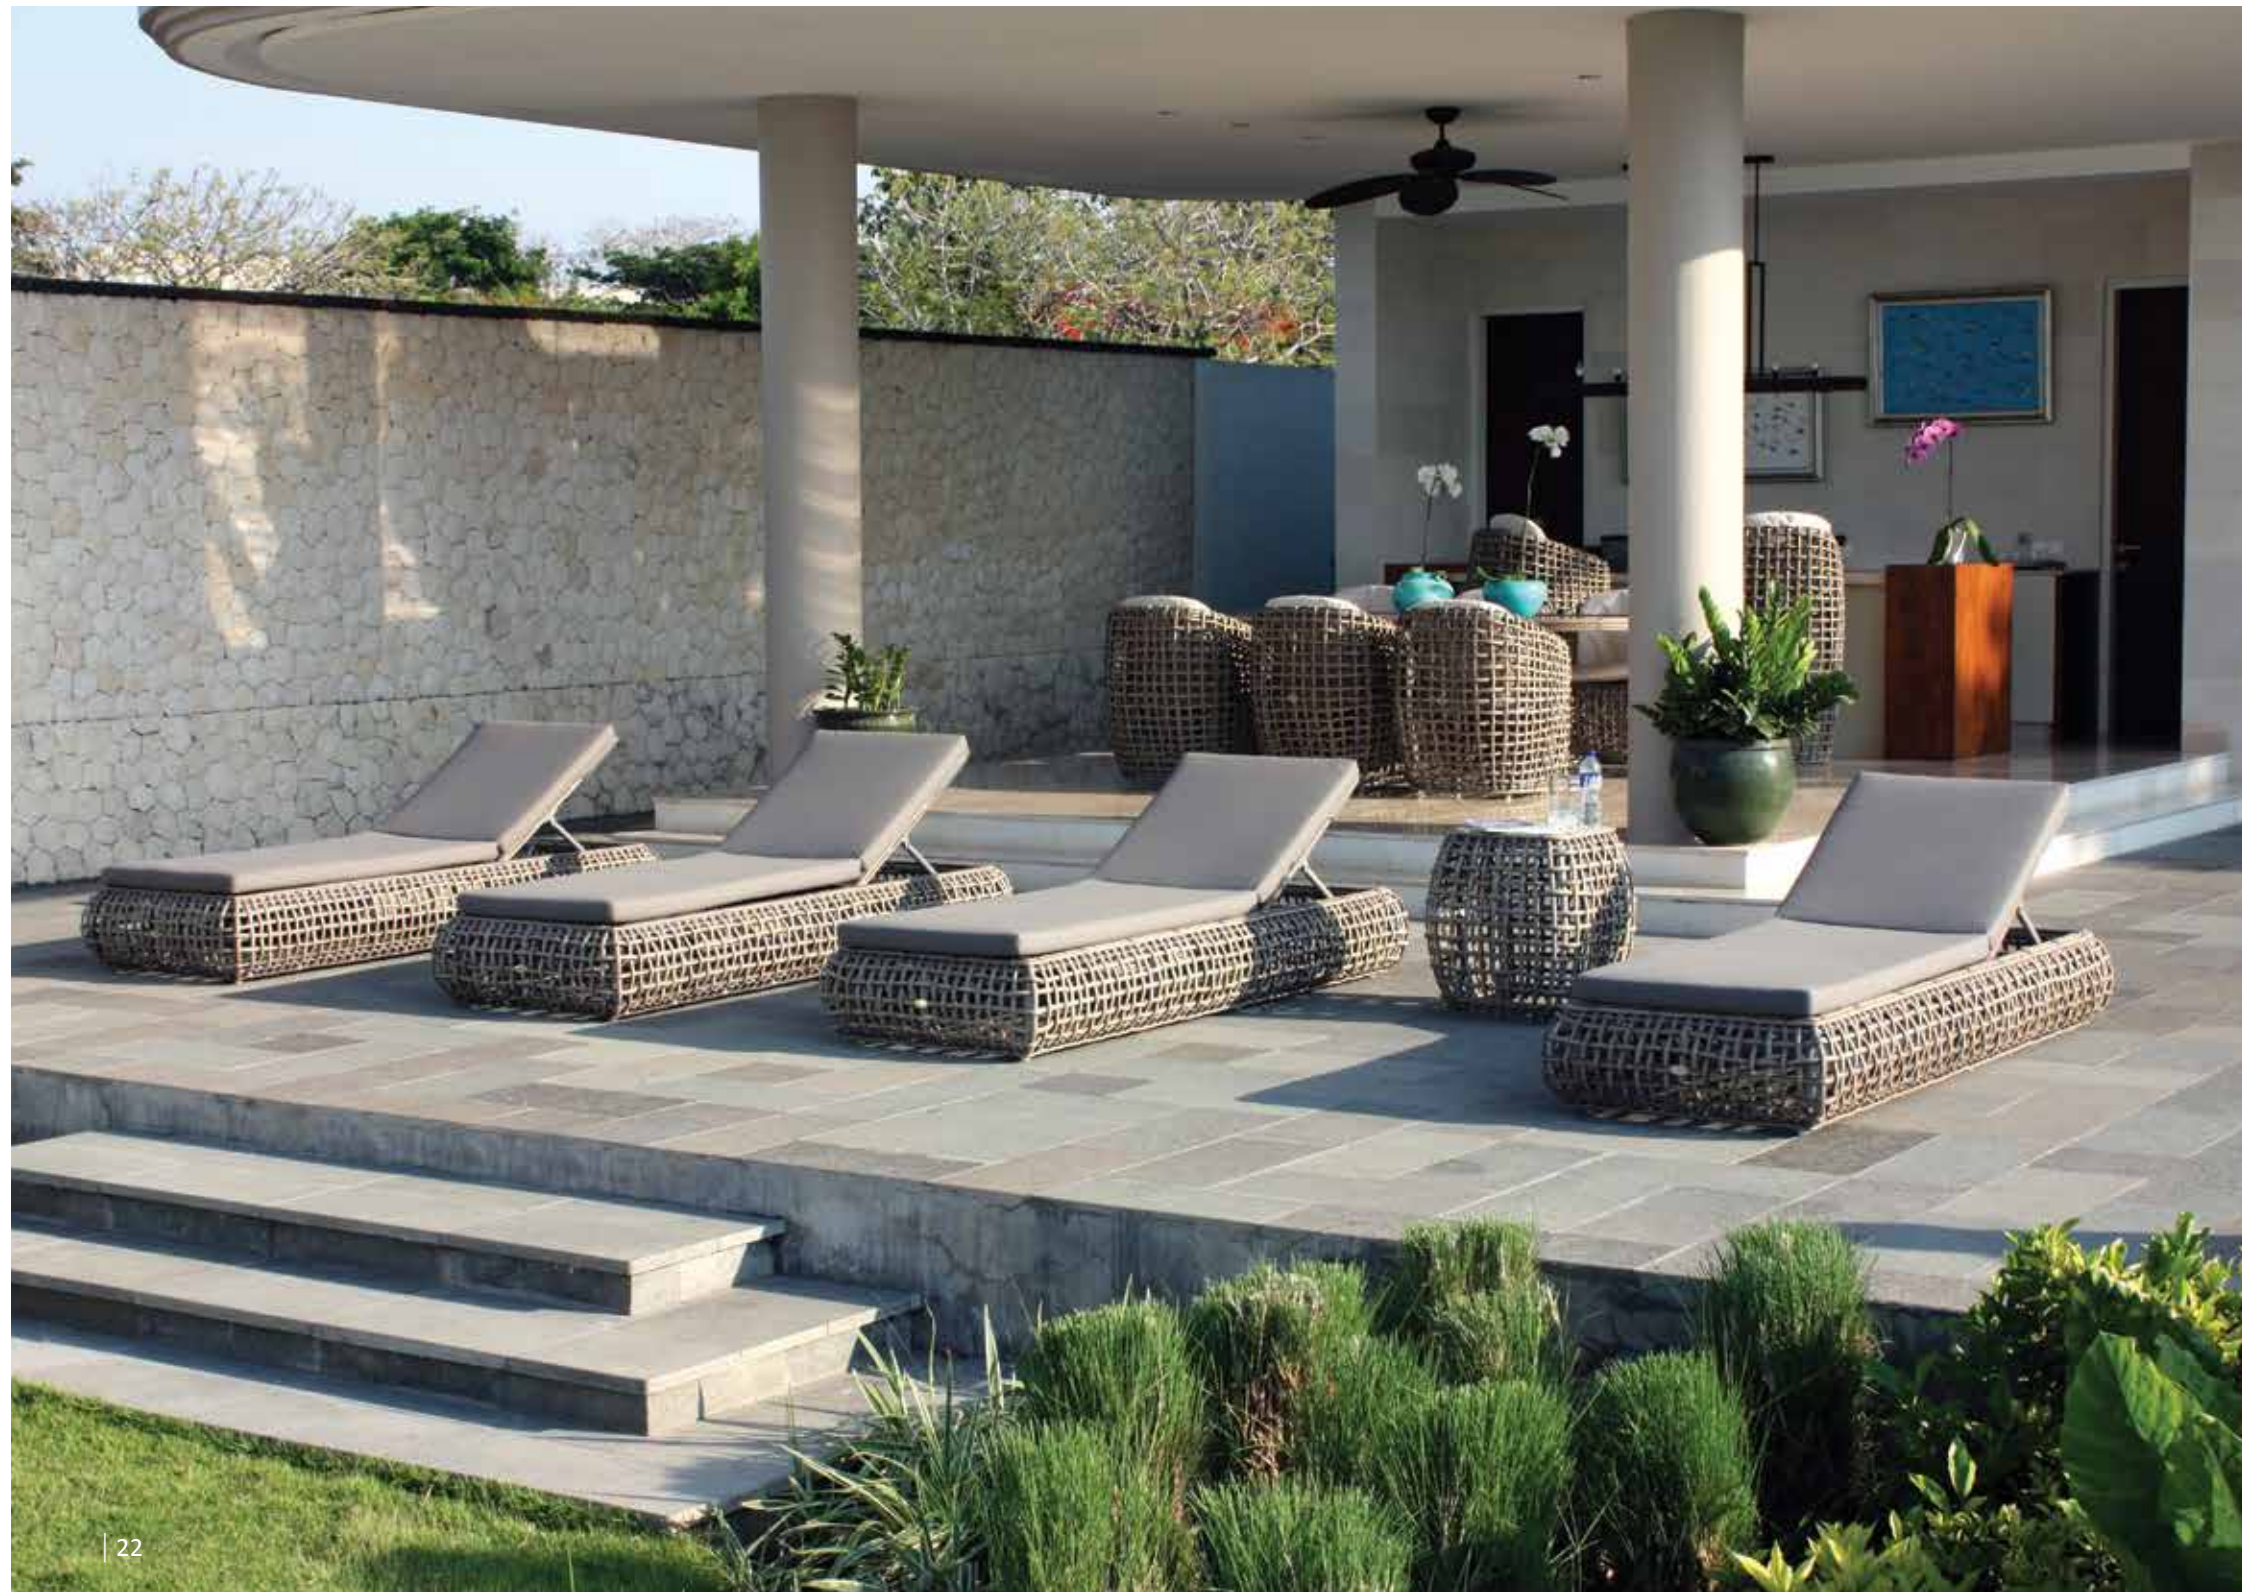

Dynasty Collection

Dynasty Dining

Dynasty Loungers

Dynasty Day Bed

Dynasty collection

Stock Finish

Kubu Mushroom

	REF	DESCRIPTION	W	D	H	S/H	A/H
	22381	Dynasty arm chair	117	105	69	40	80
	22383	Dynasty Sofa	207	105	69	40	80
	22384	Dynasty Coffee Table	151	71	46		
	22385	Dynasty Side Table	51	51	56		
	22386	Dynasty Ottoman	60	45	40		
	22387	Dynasty Dining Chair	66	68	82	43	66
	22388	Dynasty Oval Table	250	100	75		
	22389	Dynasty Round Table	120	∅	75		
	22850	Dynasty Lounger	79	213	33		
	22805	Dynasty Day Bed	200	204	87	38	n/a