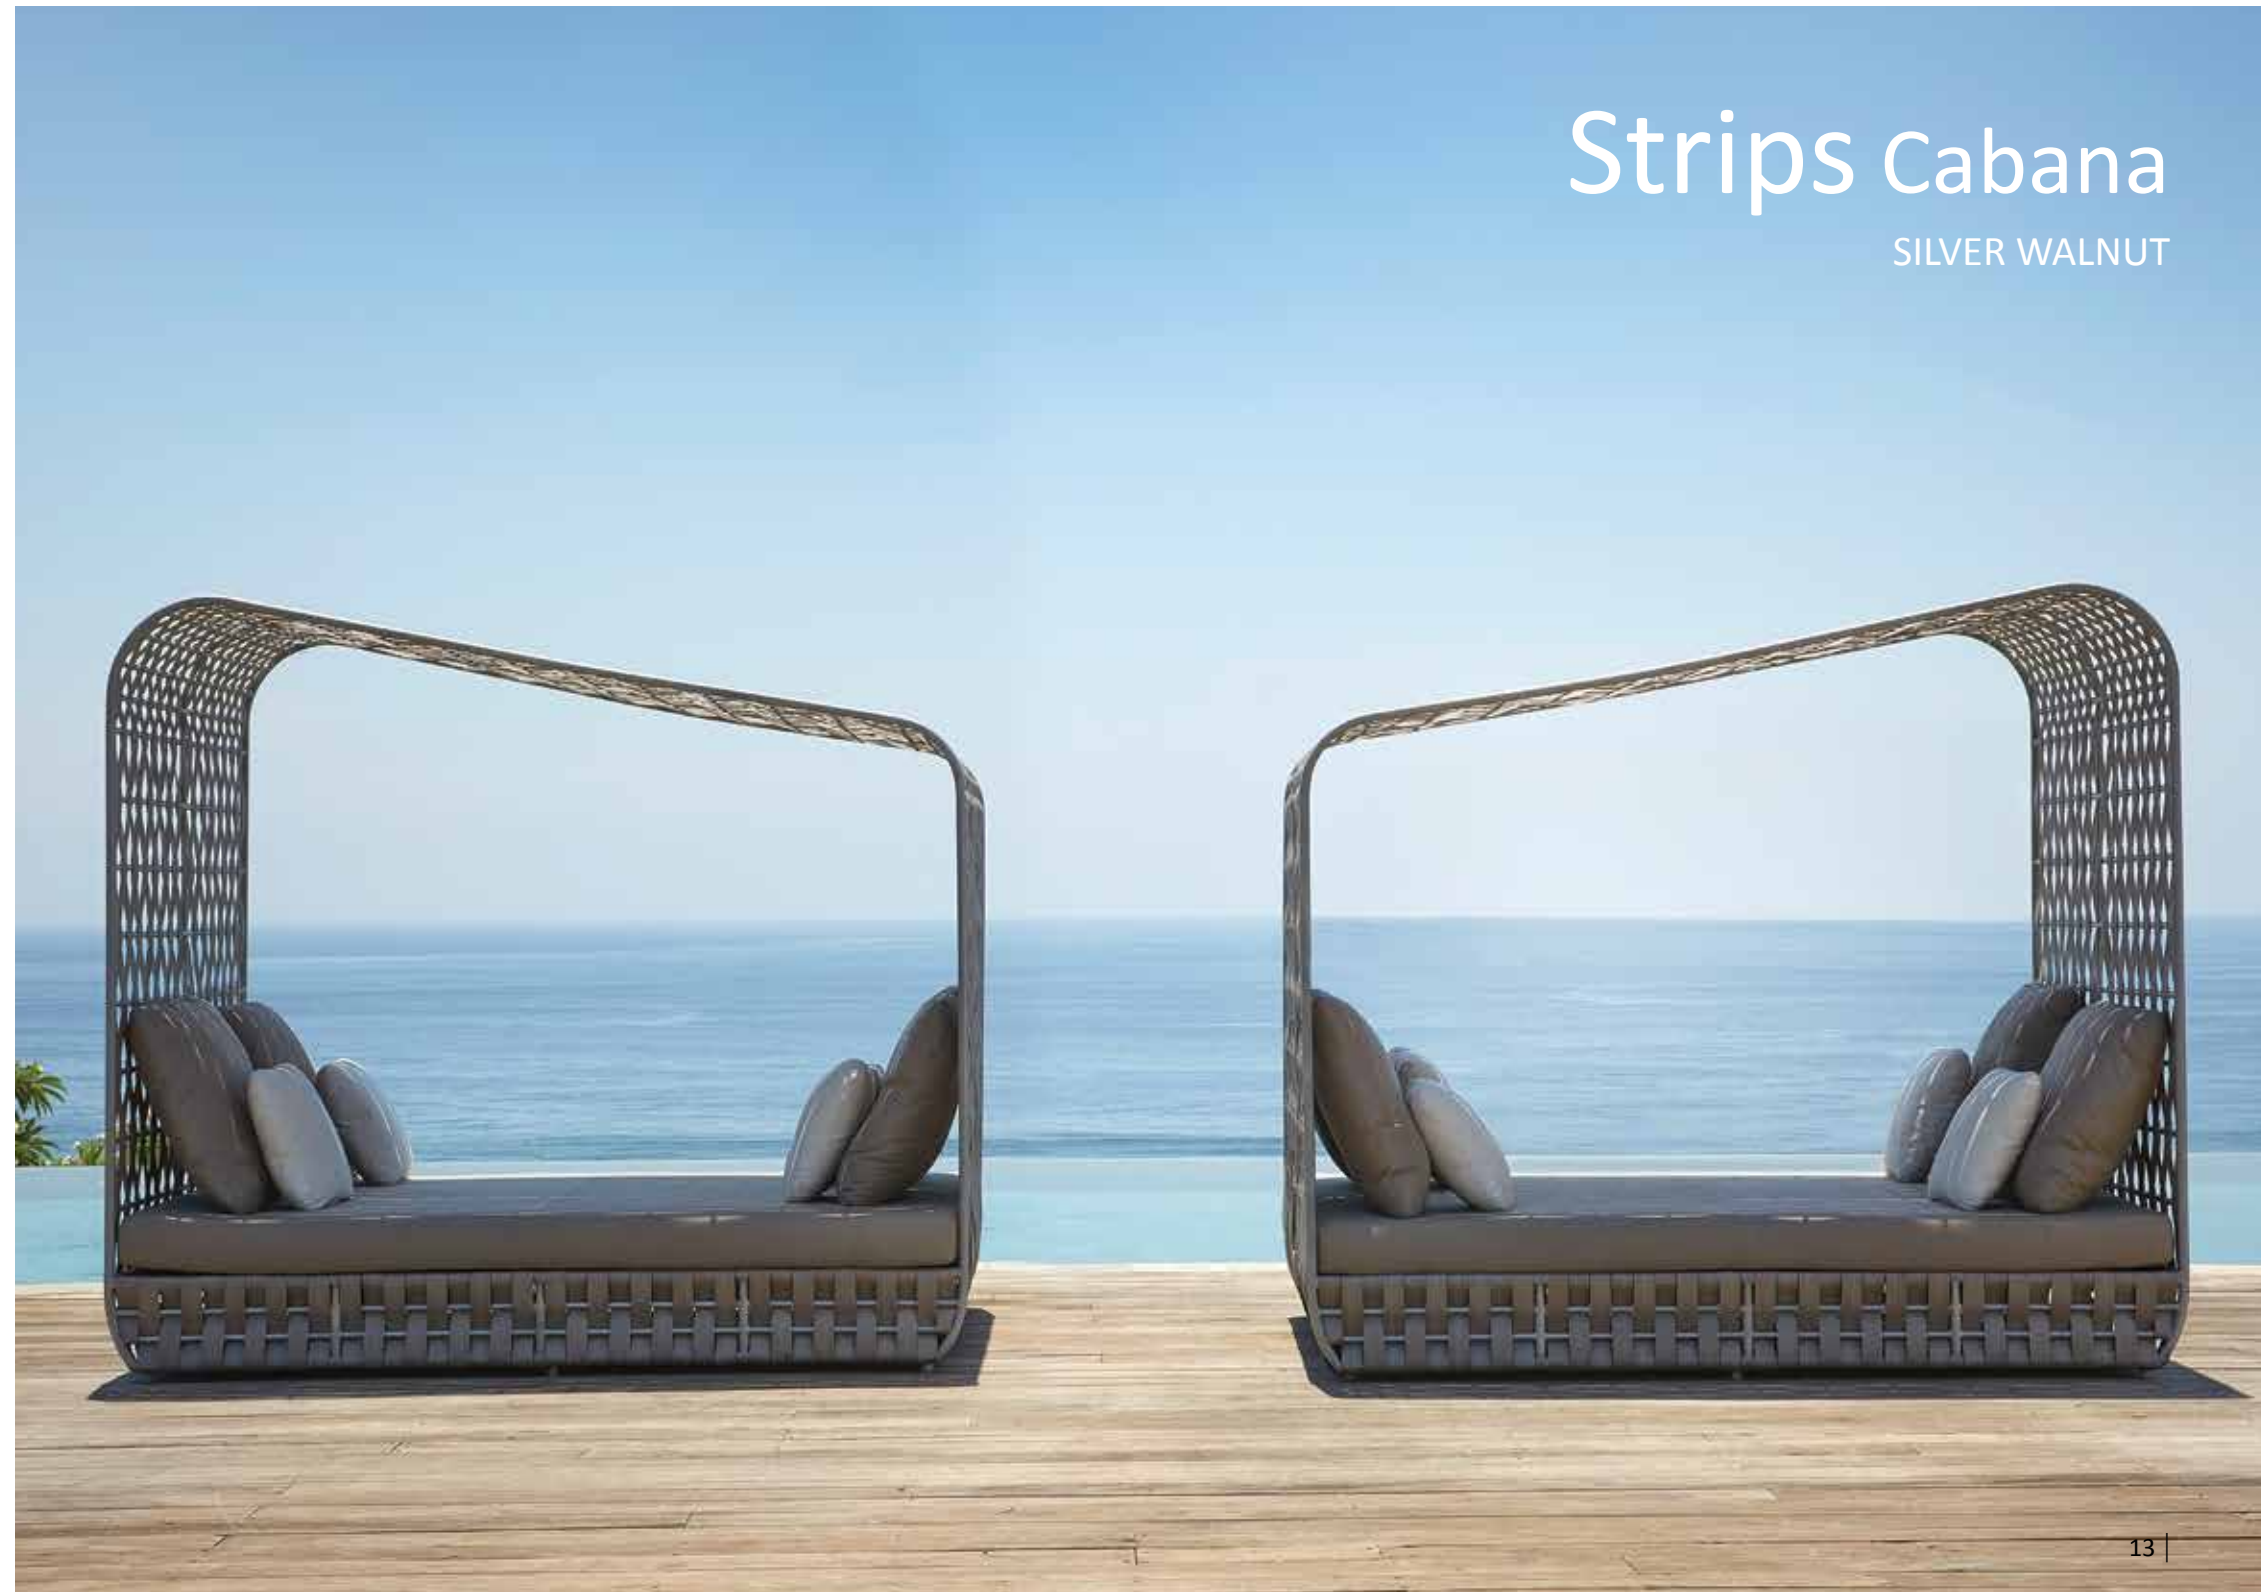

Strips

Collection

Strips Loungers

Strips Cabana

SILVER WALNUT

Strips Four Poster

SILVER WALNUT

	REF	DESCRIPTION	W	D	H	S/H	A/H
	22911	Strips Arm Chair	111	91	80	40	80
	22913	Strips Sofa	226	91	80	40	80
	22914	Strips Coffee Table	104	∅	32		
	22915	Strips Side Table	61	∅	56		
	22916	Strips Dining Chair	57	63	84	42	64
	22901	Strips Oval Table		280	100	75	
	22902	Strips Round Table	100	∅	75		
	22917	Strips Single Lounger	75	200	60	34	60
	22918	Strips Double Lounger	150	200	60	34	60