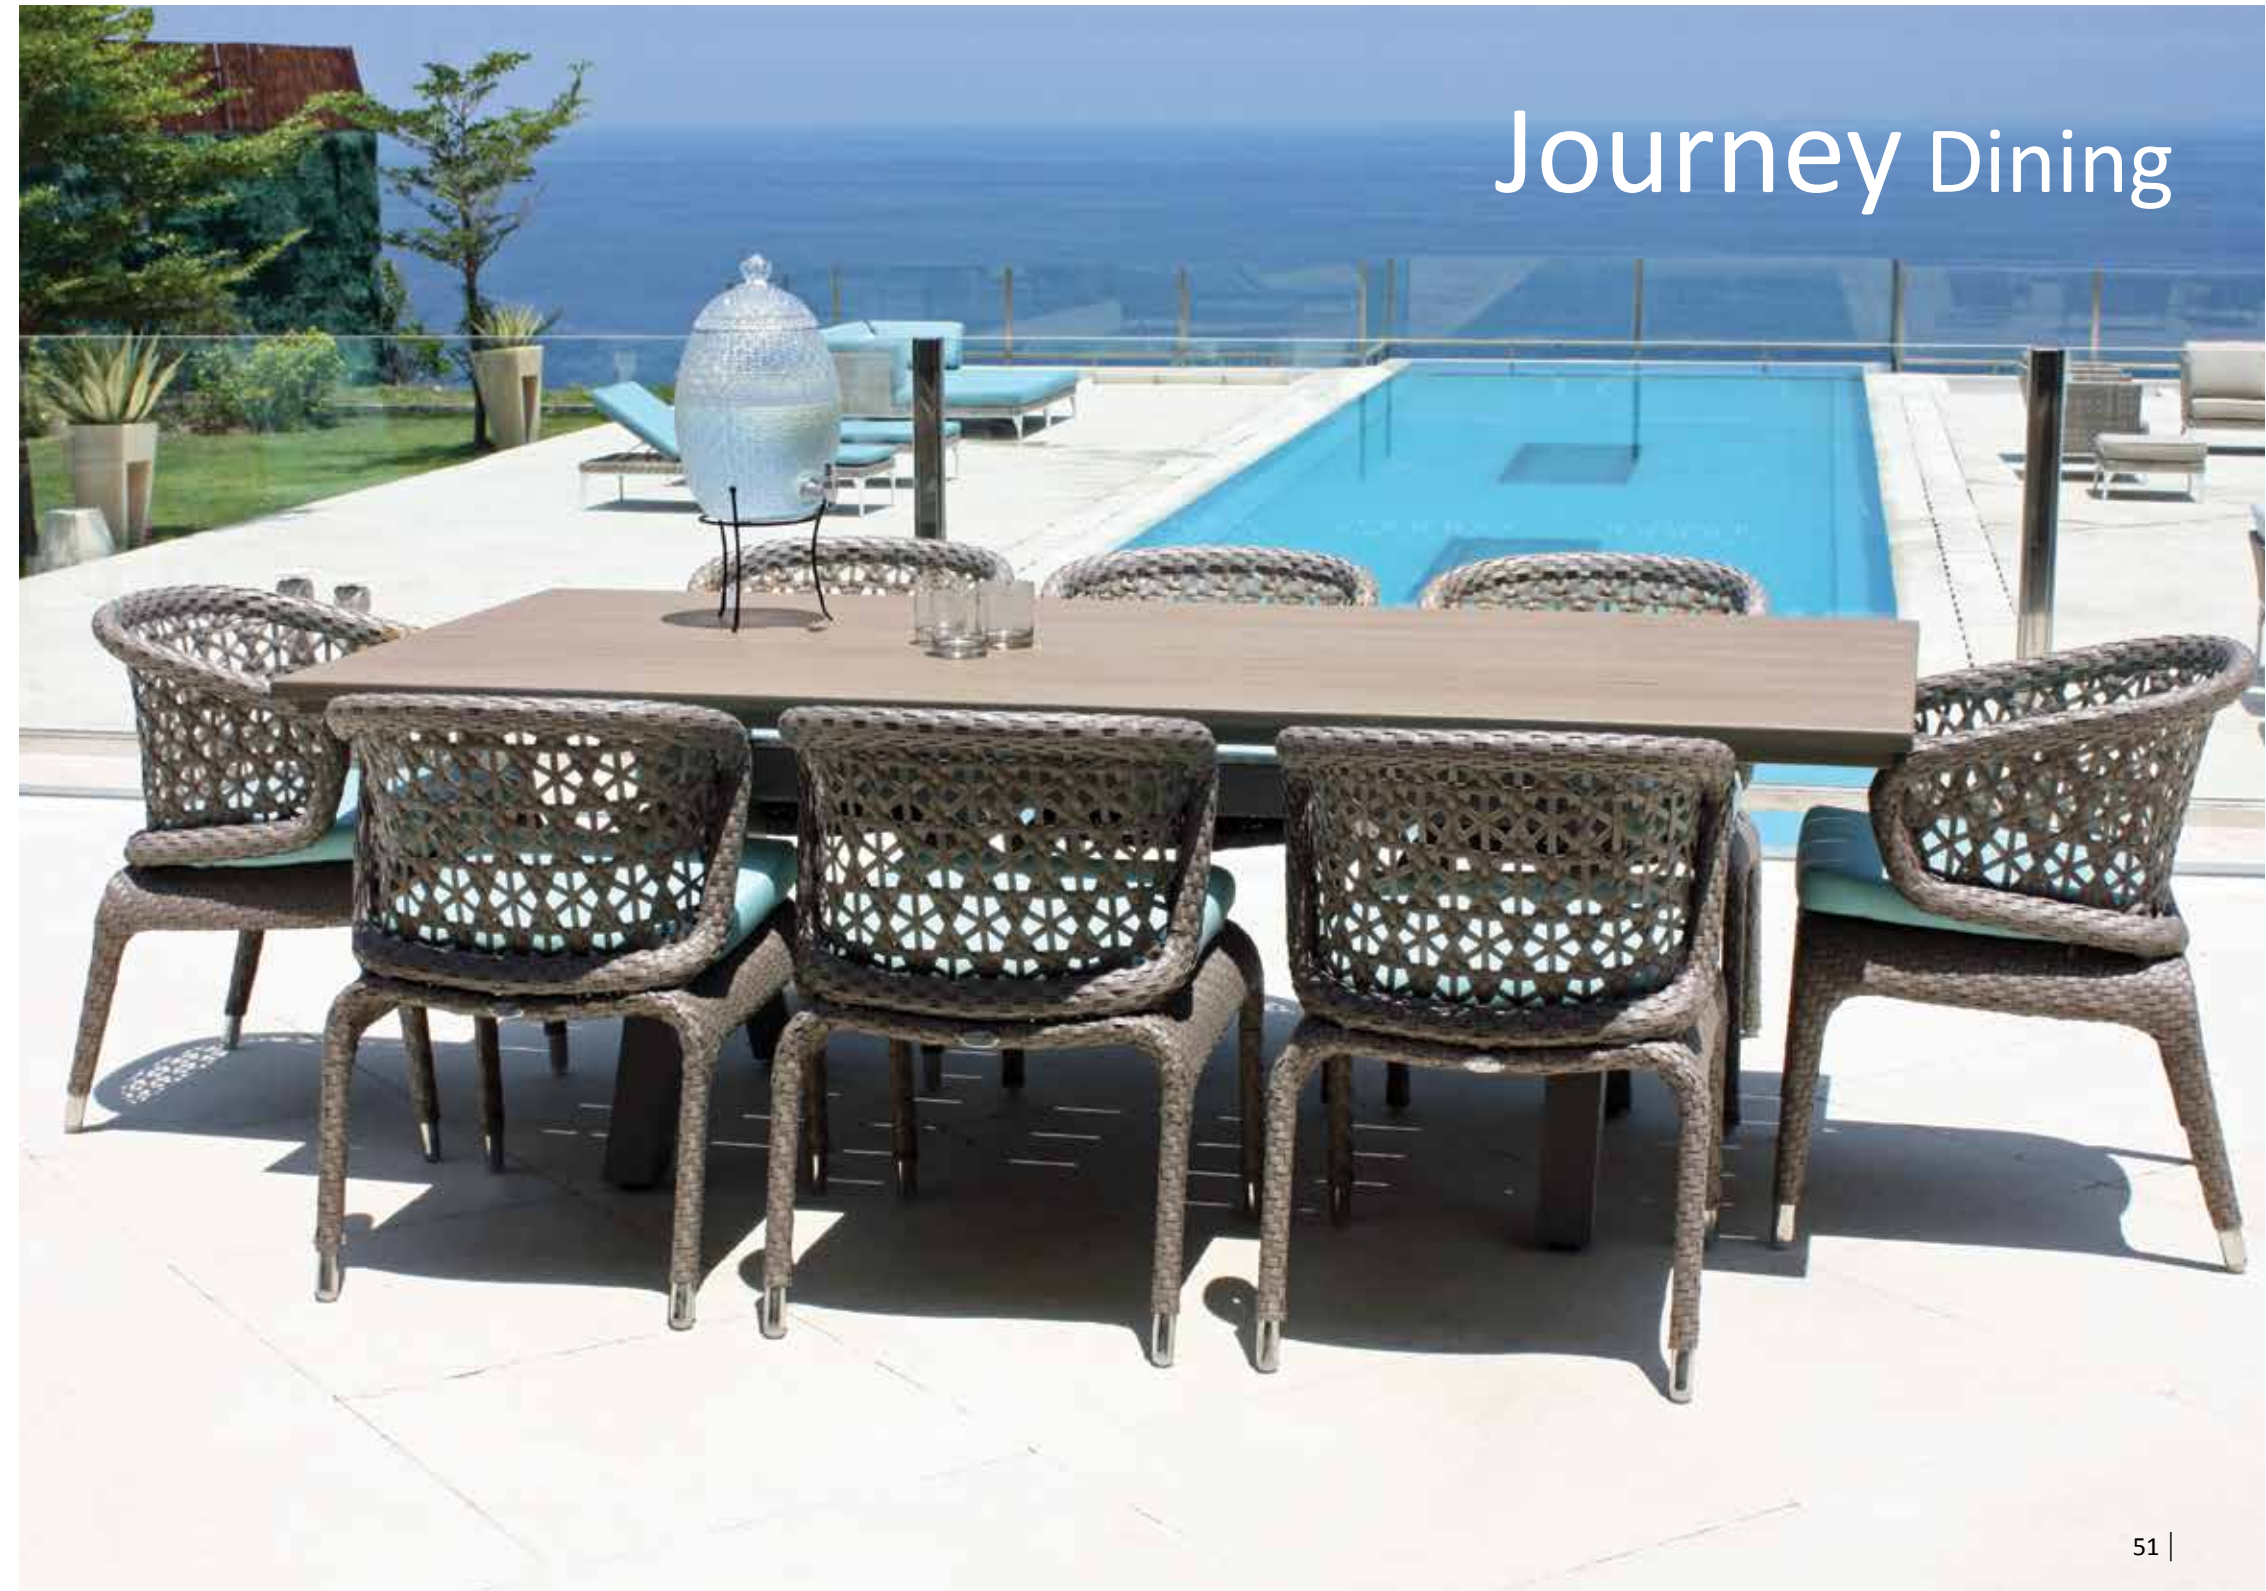

Cielo Collection

Stock Finish

Silver Walnut 30 mm

Journey Collection

Journey Loungers

	REF	DESCRIPTION	W	D	H	S/H	A/H
	2341	Journey Arm Chair	72	79	77	41	65
	2342	Journey Love Seat	128	79	77	41	65
	2343	Journey Sofa	184	79	77	41	65
	2344	Journey Coffee Table	120	60	41		
	2345	Journey Side Table	51	47	51		
	2346	Journey Ottoman	68	46	40		
	2347	Journey Carver Chair	57	63	81	44	71
	2348	Journey Dining Chair	55	63	81	44	n/a
	2338	Journey Square Table	100	100	75		