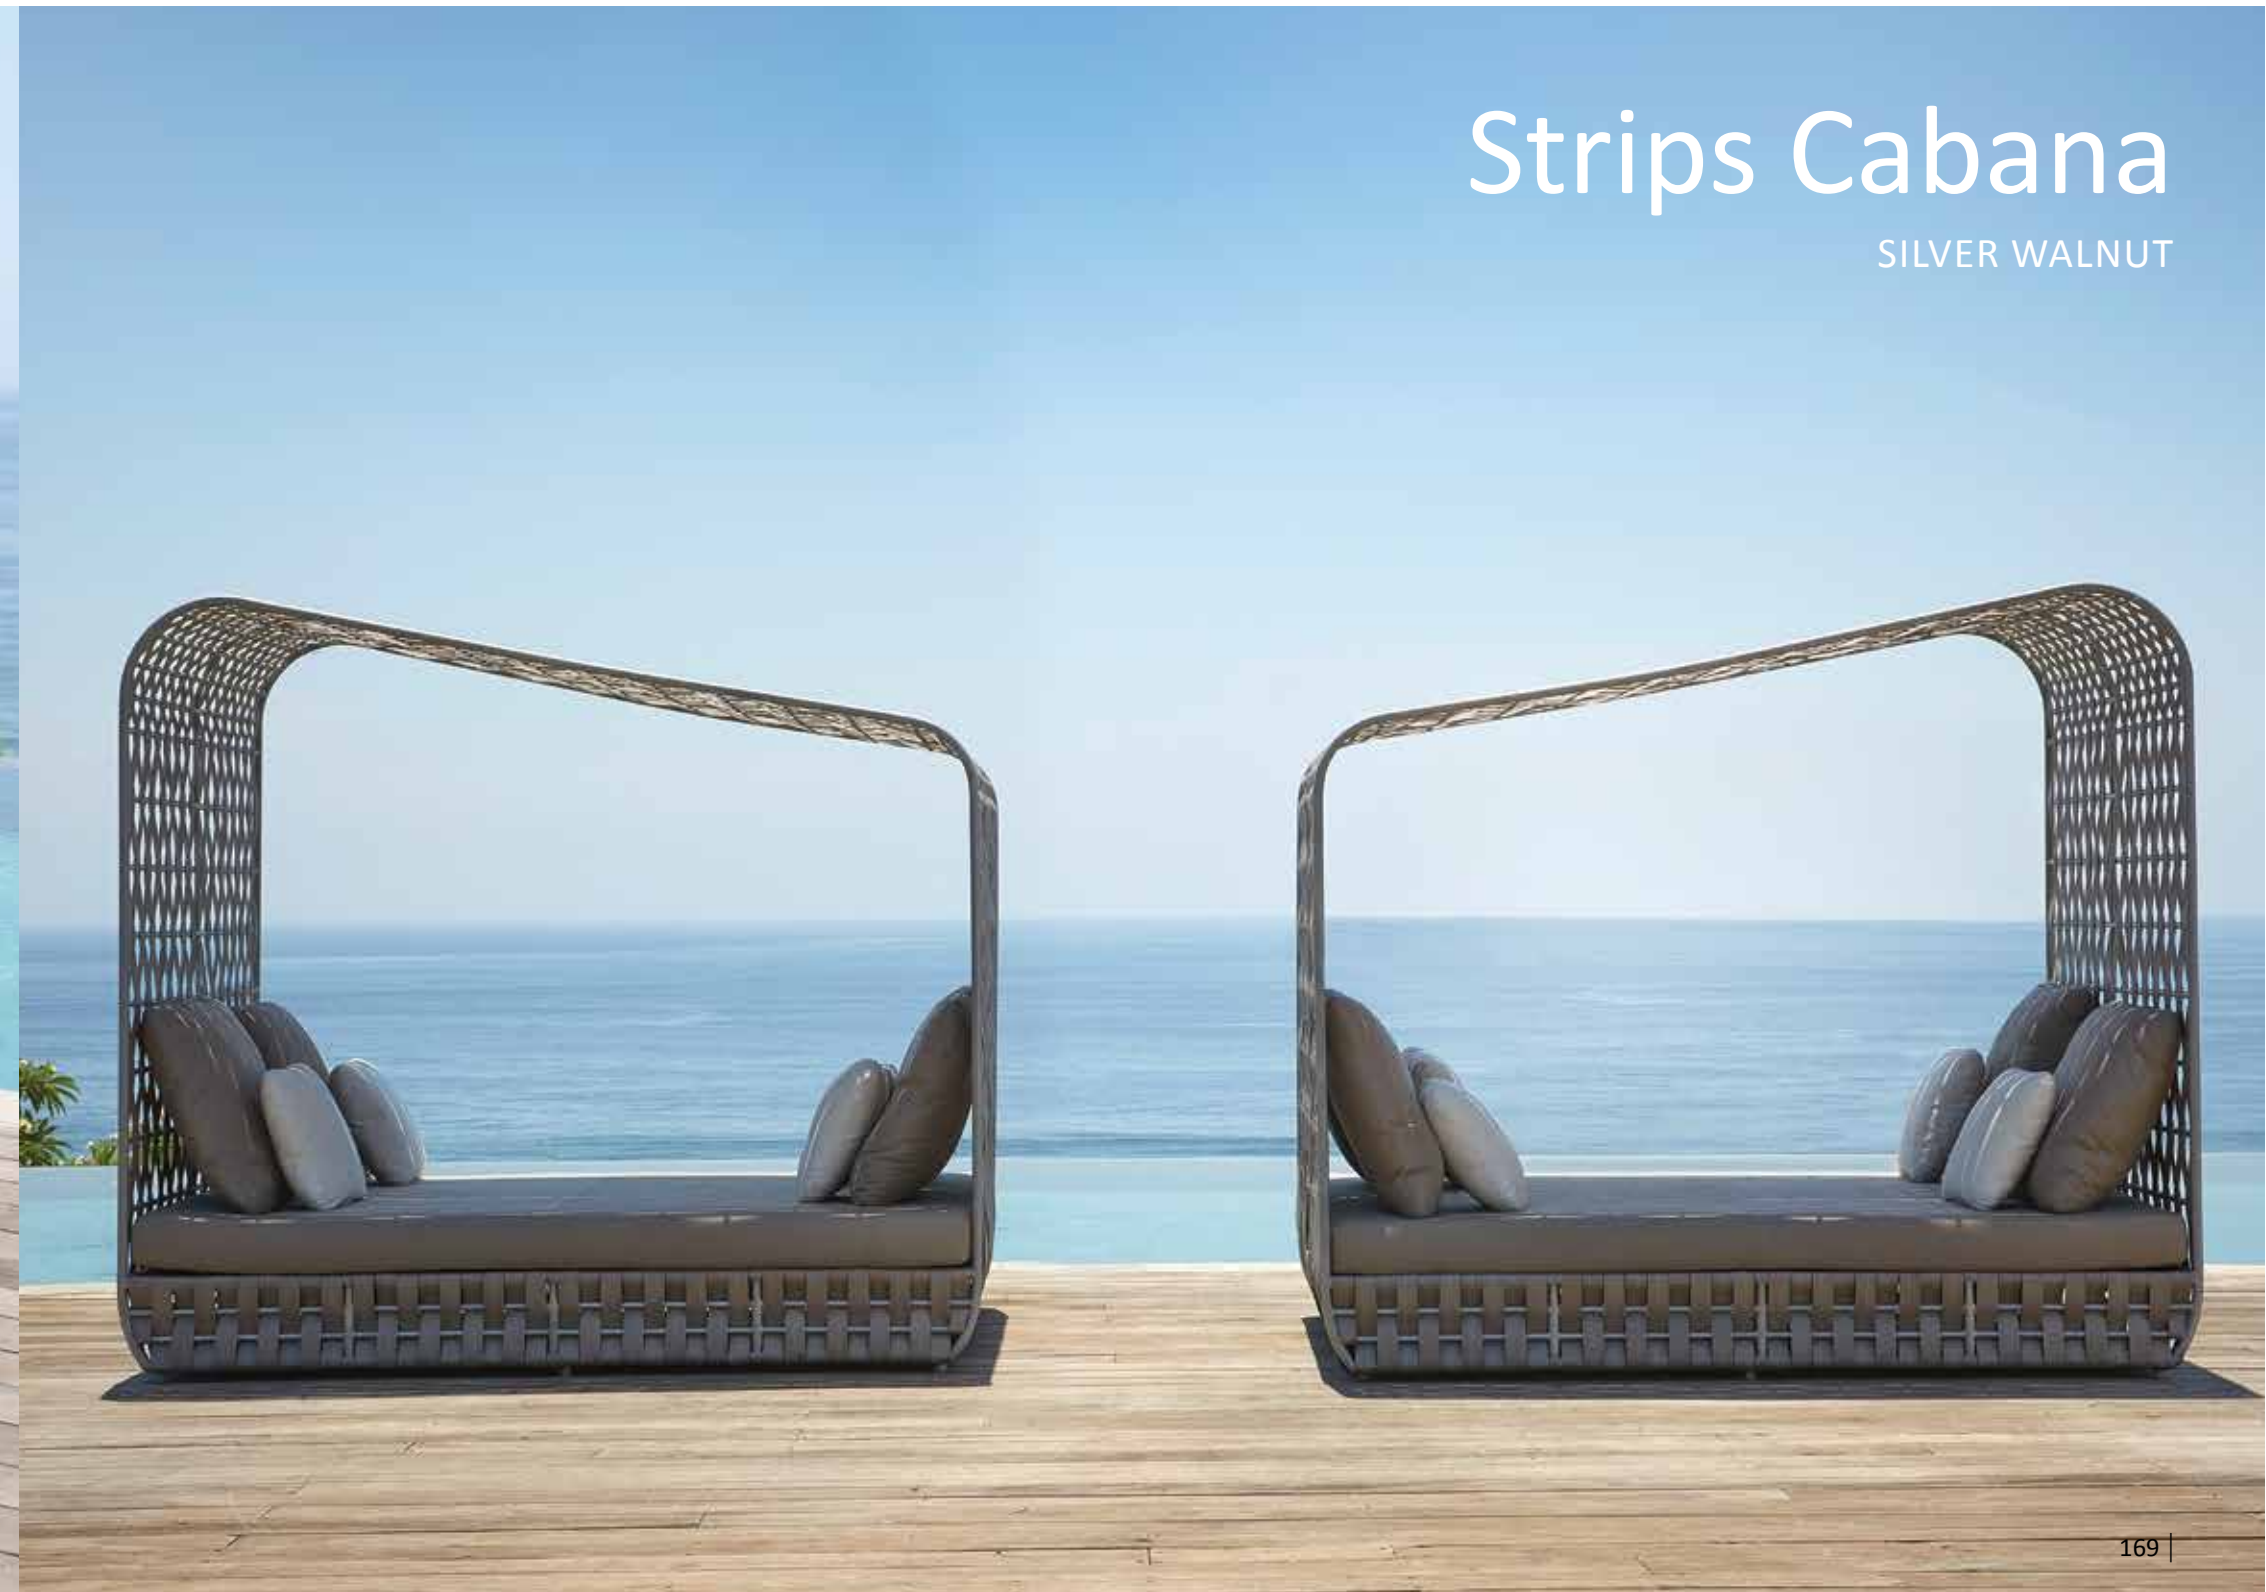

Strips Cabana

SILVER WALNUT