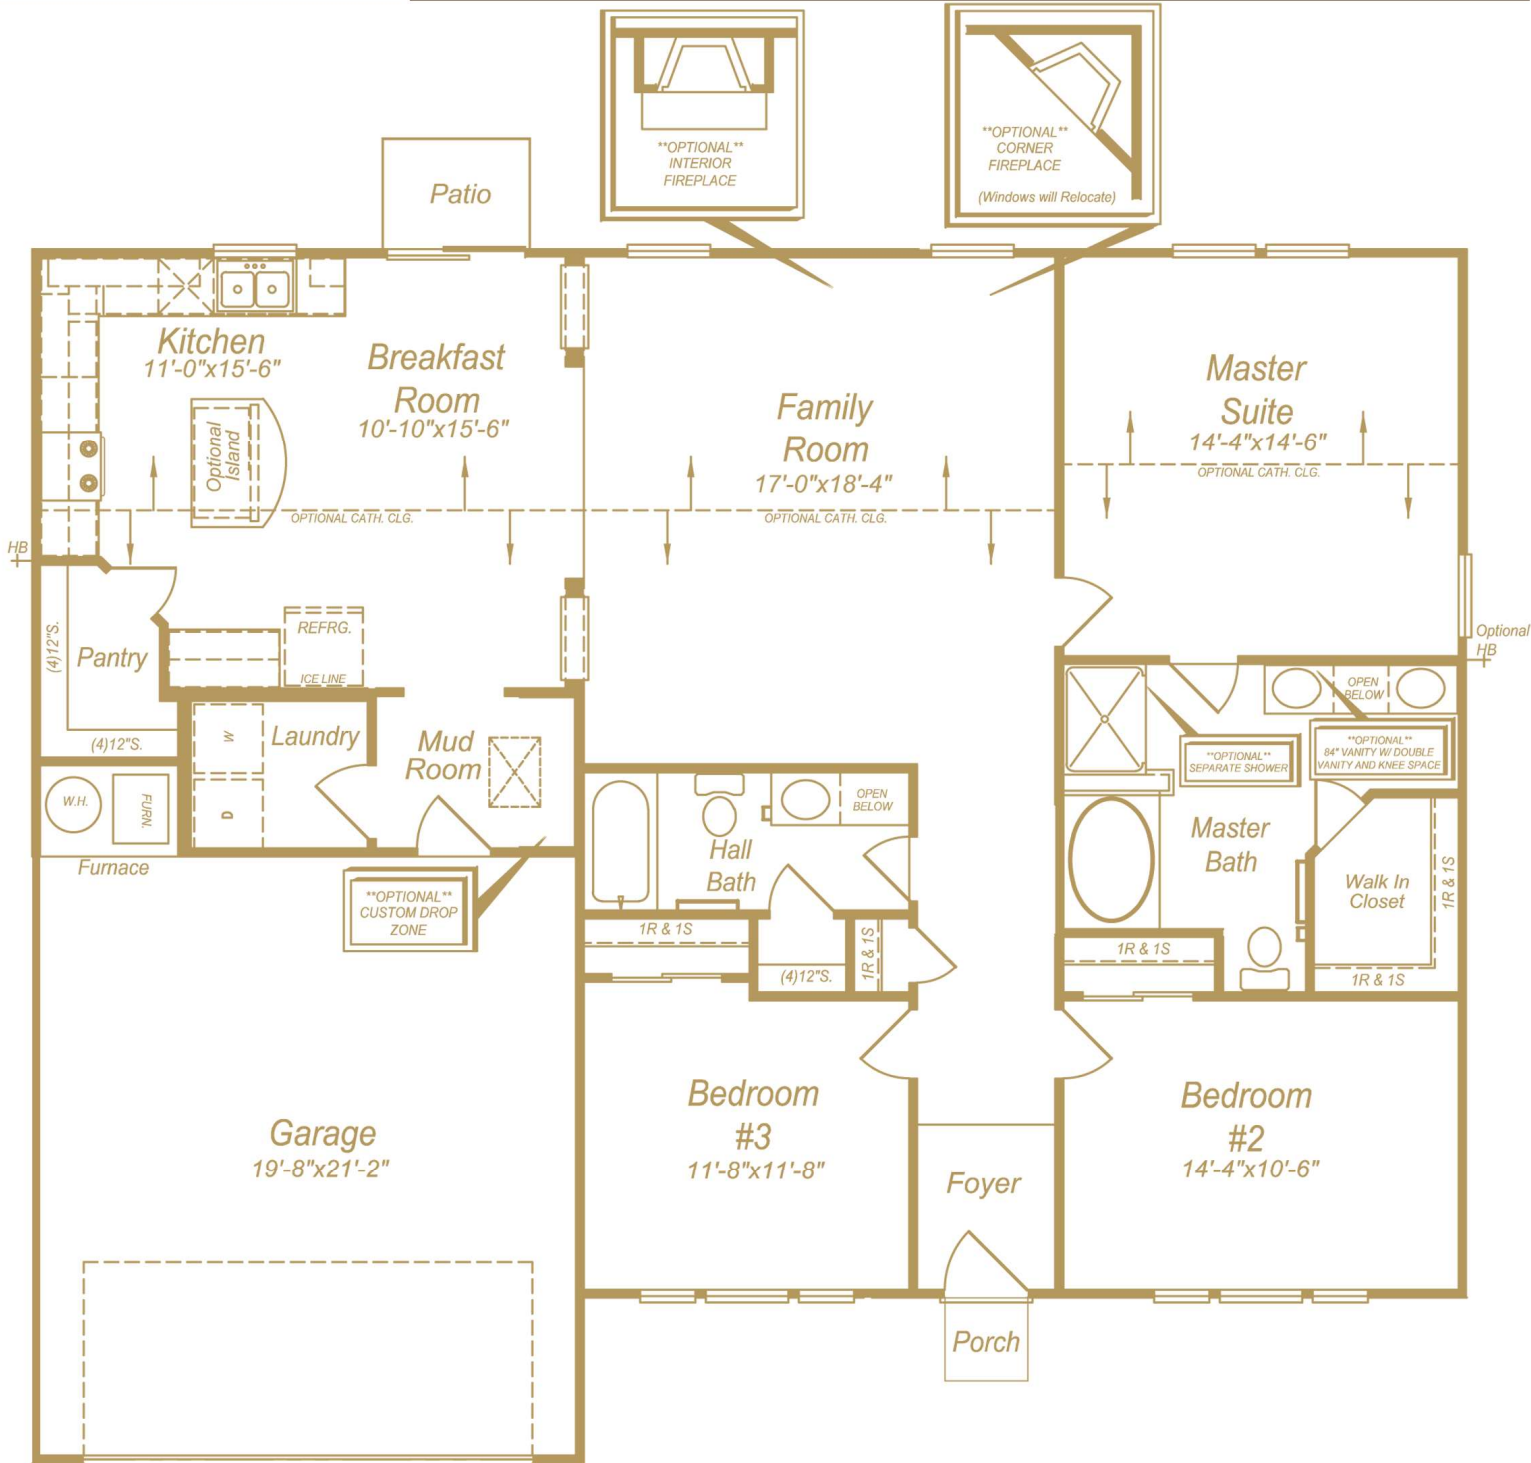

Beacon Builders

www.beacon-builders.com

Guiding you Home

1/19/19

Plan dimensions and square footage are approximate. Dimensions and square footage are based on architectural design and may vary by actual construction. Plans listed are subject to change without notice and plan availability may vary by lot. Ask your Sales Associate for more details.

BEACON BUILDERS

The 1608 at

Rolling Meadow

Greensburg, Indiana

Main Floorplan

1/19/19