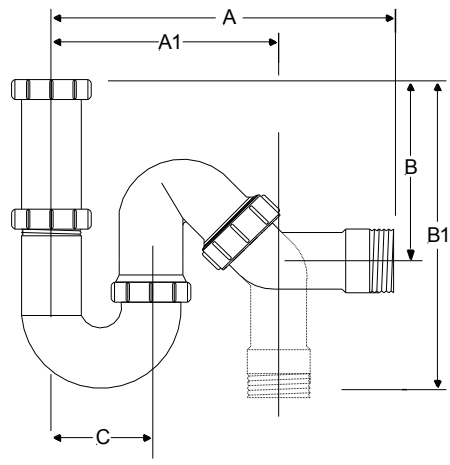

### ADJUSTABLE POLYOLEFIN P-TRAP

SYMBOL	INLET	OUTLET	A	B-MIN	B-MAX	C
W39186-150	1.5"NPS	1.5"NPT	4-7/8"	1-3/8"	6."	2-1/2"
W39186-200	2."NPS	2."NPT	6-1/4"	2-1/2"	10-1/2"	3-1/2"

### 90 DEGREE ELBOW

SYMBOL	TO CONVERT P-TRAP TO S-TRAP
W39164-150	1.5"NPT X HAND TIGHT SOCKET
W39164-150	2."NPT X HAND TIGHT SOCKET

### ALL WAY OLYMPIC TRAP

SYMBOL	INLET	OUTLET	A	A-1	B-MIN	B-MAX	B1-MIN	B1-MAX	C
W39191-150	1.5"NPS	1.5"VMT-VS	9-1/2"	6."	2-1/2"	7-1/4"	6-1/8"	10-7/8"	2-1/2"