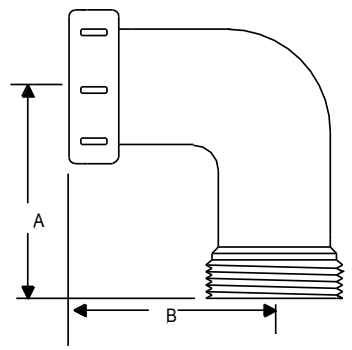

### ADJUSTABLE POLYOLEFIN P-TRAP

SYMBOL	INLET	OUTLET	A	B-MIN	B-MAX	C
W39186-150	1.5"NPS	1.5"NPT	4-7/8"	1-3/8"	6."	2-1/2"
W39186-200	2."NPS	2."NPT	6-1/4"	2-1/2"	10-1/2"	3-1/2"

### 90 DEGREE ELBOW

SYMBOL	TO CONVERT P-TRAP TO S-TRAP
W39164-150	1.5"NPT X HAND TIGHT SOCKET
W39164-150	2."NPT X HAND TIGHT SOCKET

### ALL WAY OLYMPIC TRAP

SYMBOL	INLET	OUTLET	A	A-1	B-MIN	B-MAX	B1-MIN	B1-MAX	C
W39191-150	1.5"NPS	1.5"VMT-VS	9-1/2"	6."	2-1/2"	7-1/4"	6-1/8"	10-7/8"	2-1/2"