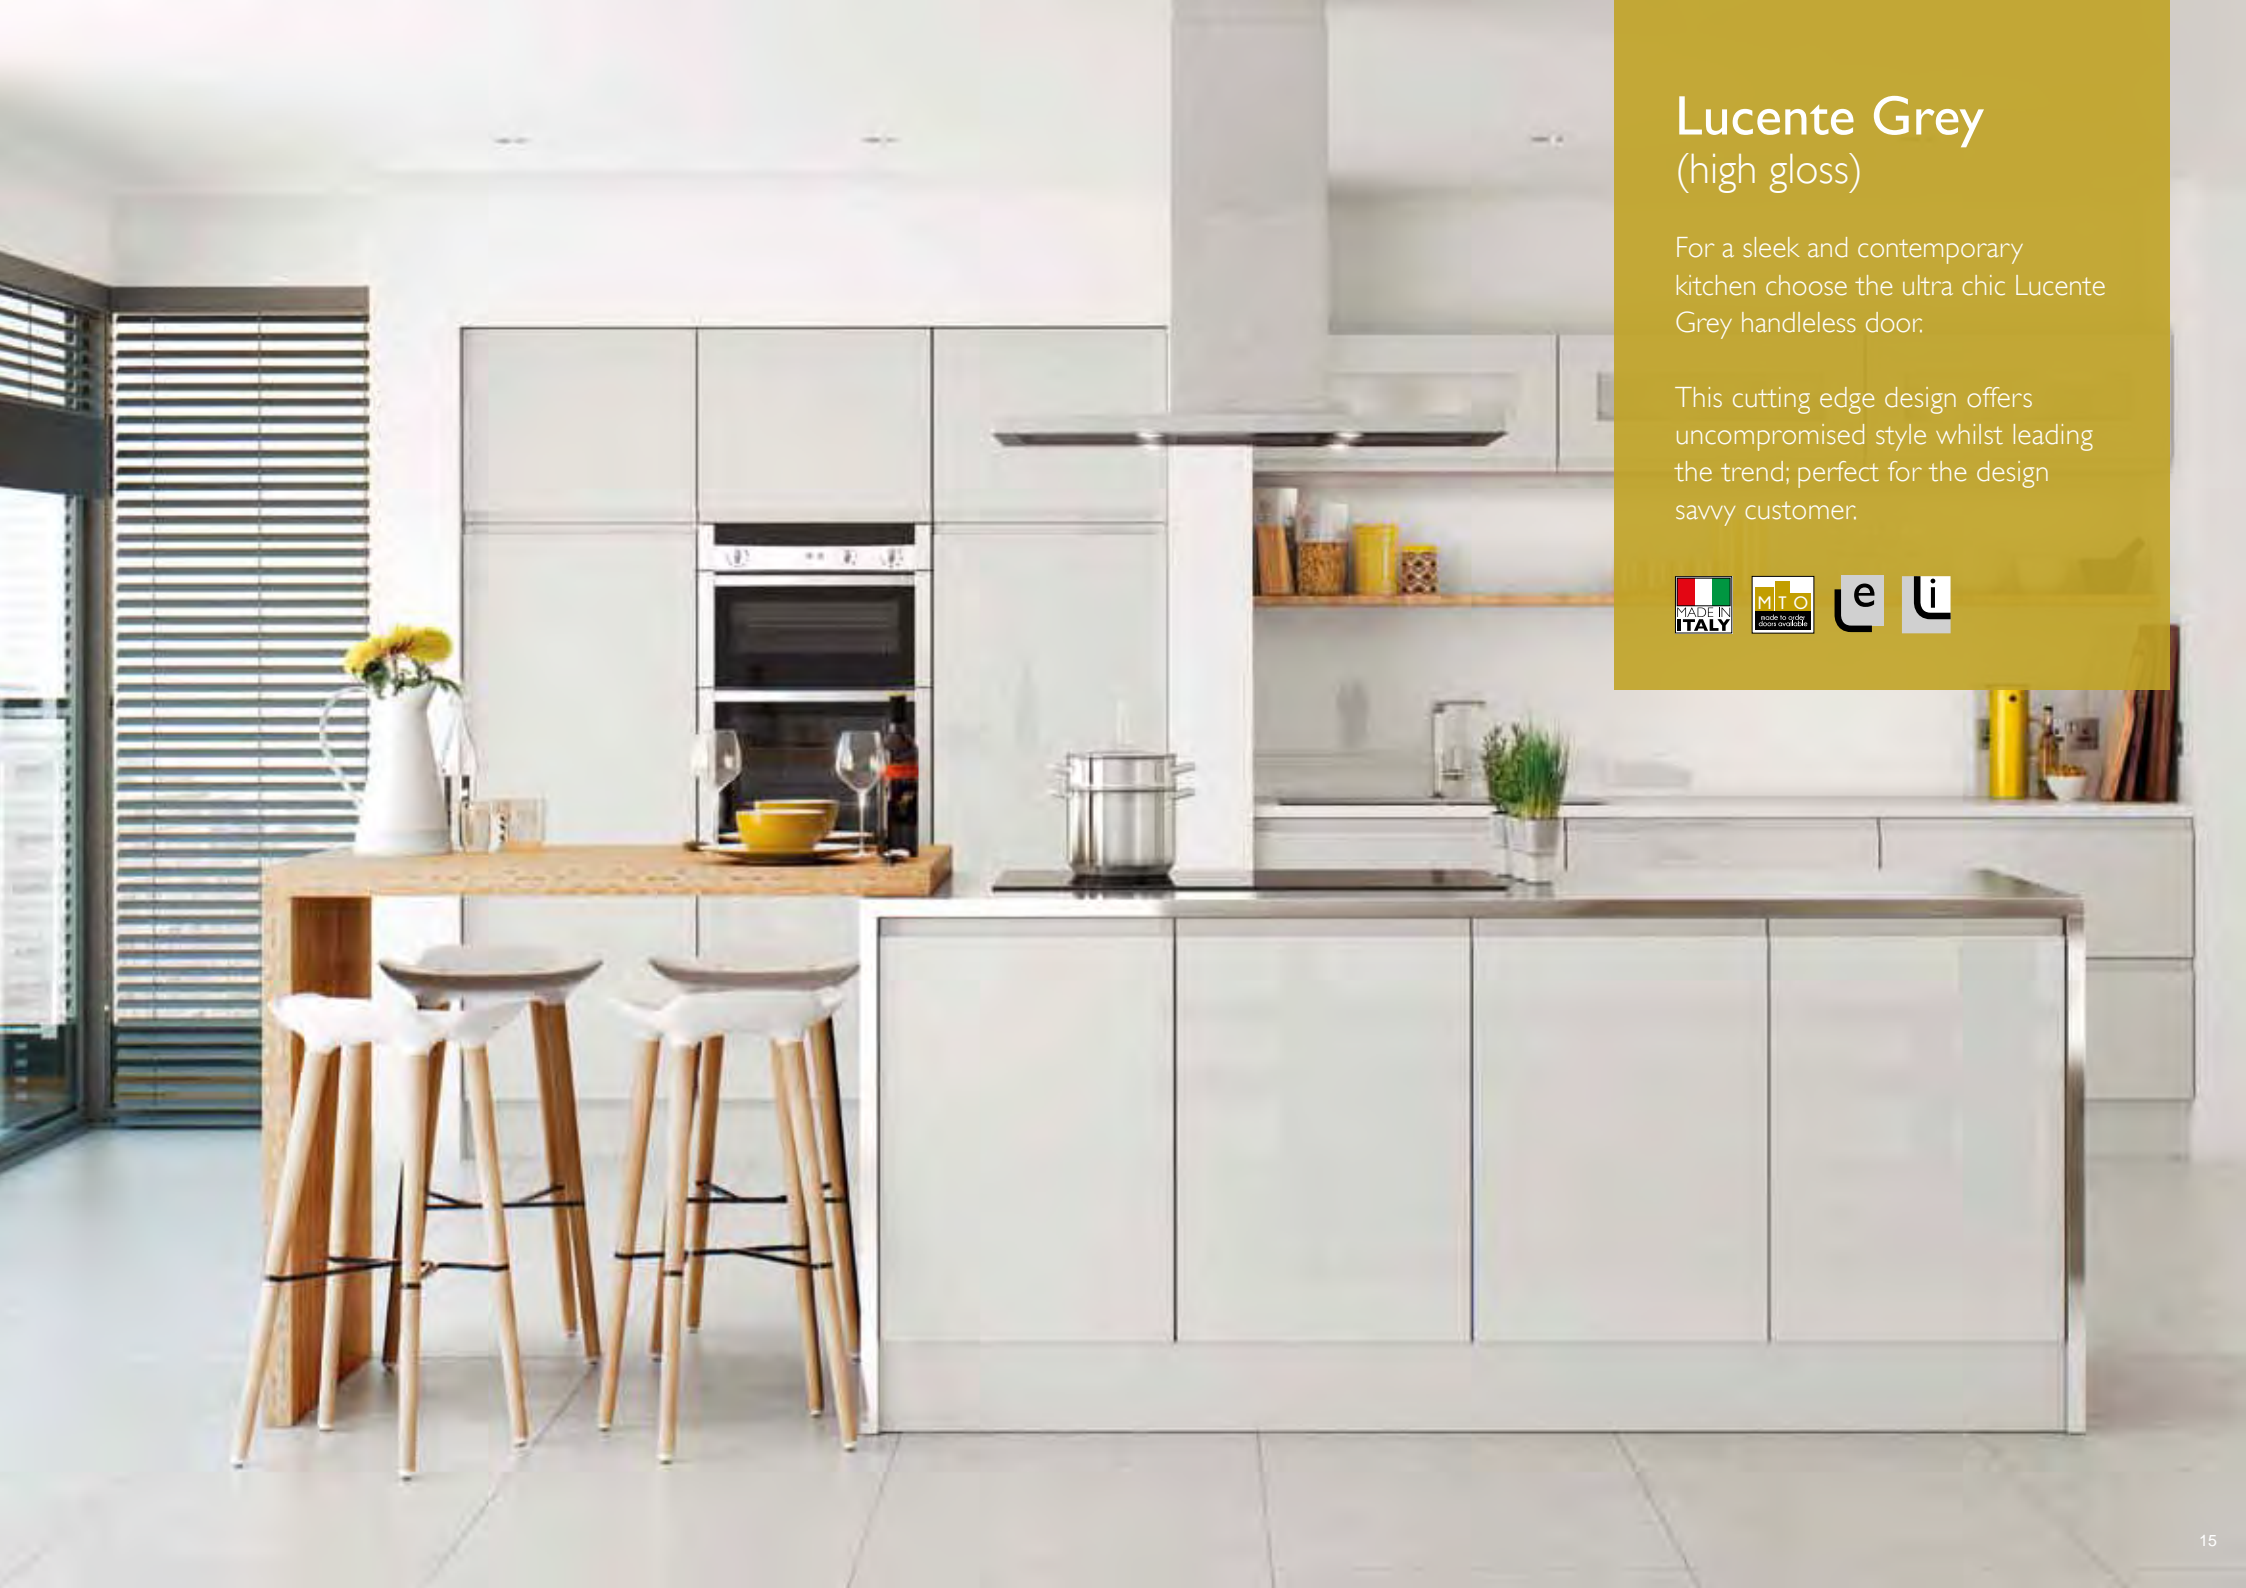

Lucente Grey (high gloss)

For a sleek and contemporary kitchen choose the ultra chic Lucente Grey handleless door.

This cutting edge design offers uncompromised style whilst leading the trend; perfect for the design savvy customer.