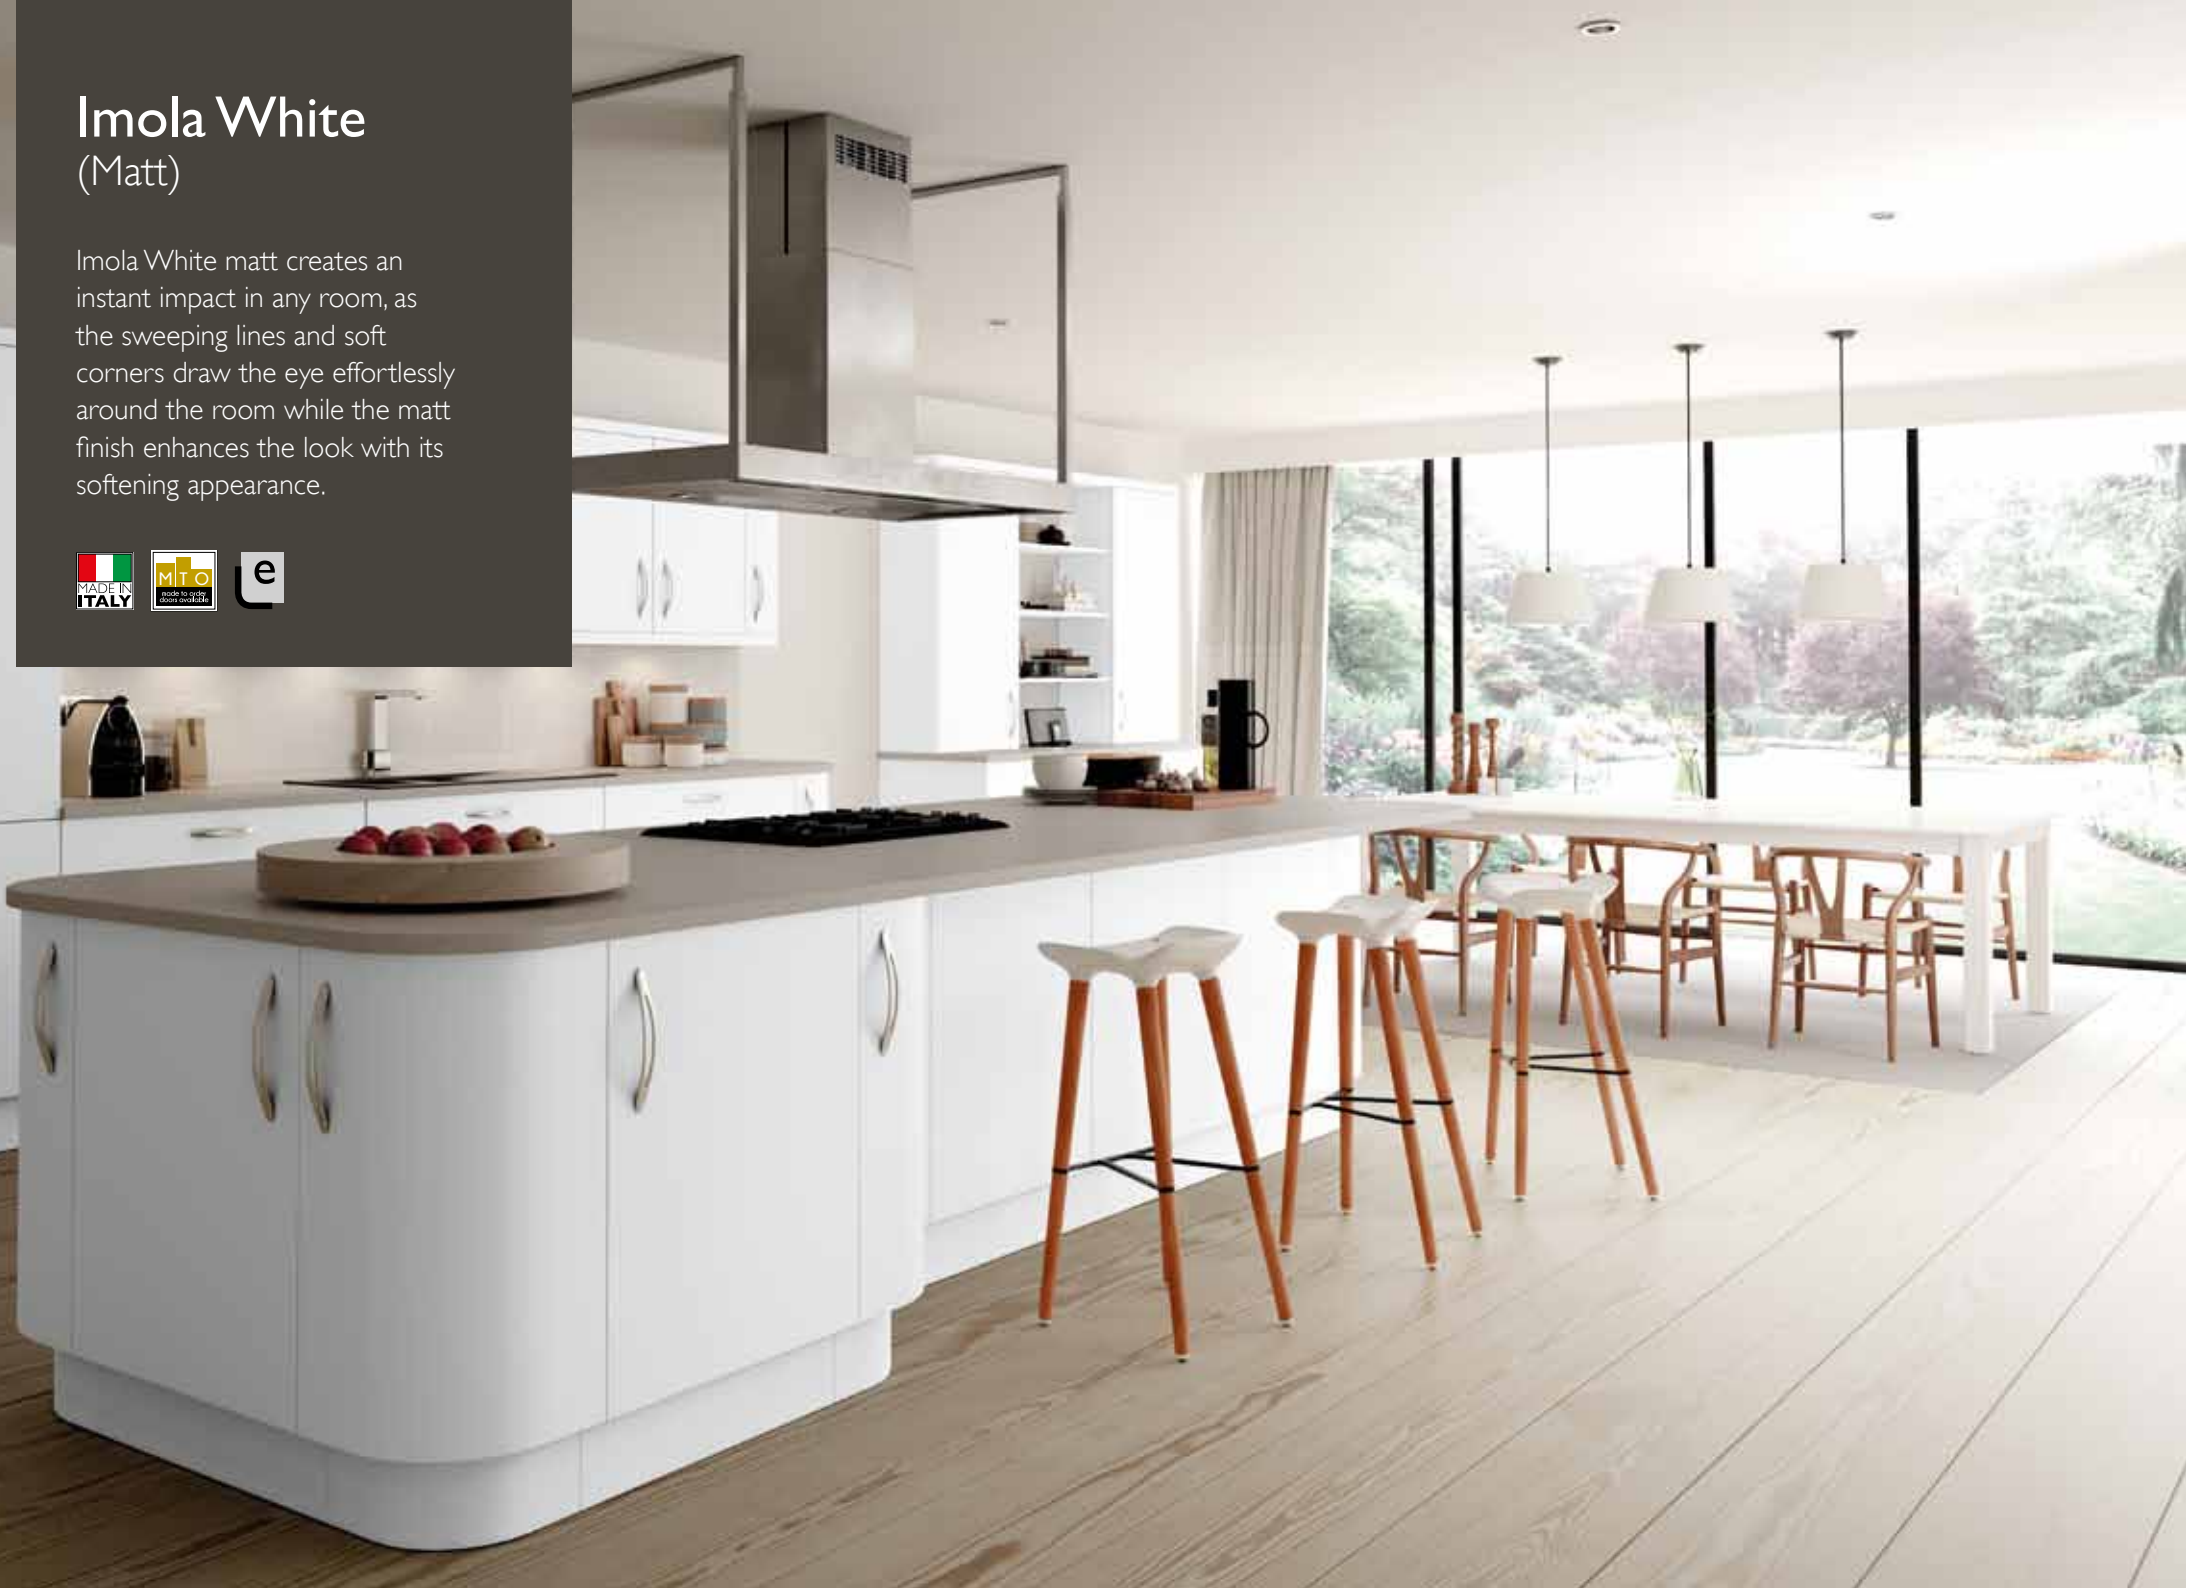

Imola White (Matt)

Imola White matt creates an instant impact in any room, as the sweeping lines and soft corners draw the eye effortlessly around the room while the matt finish enhances the look with its softening appearance.