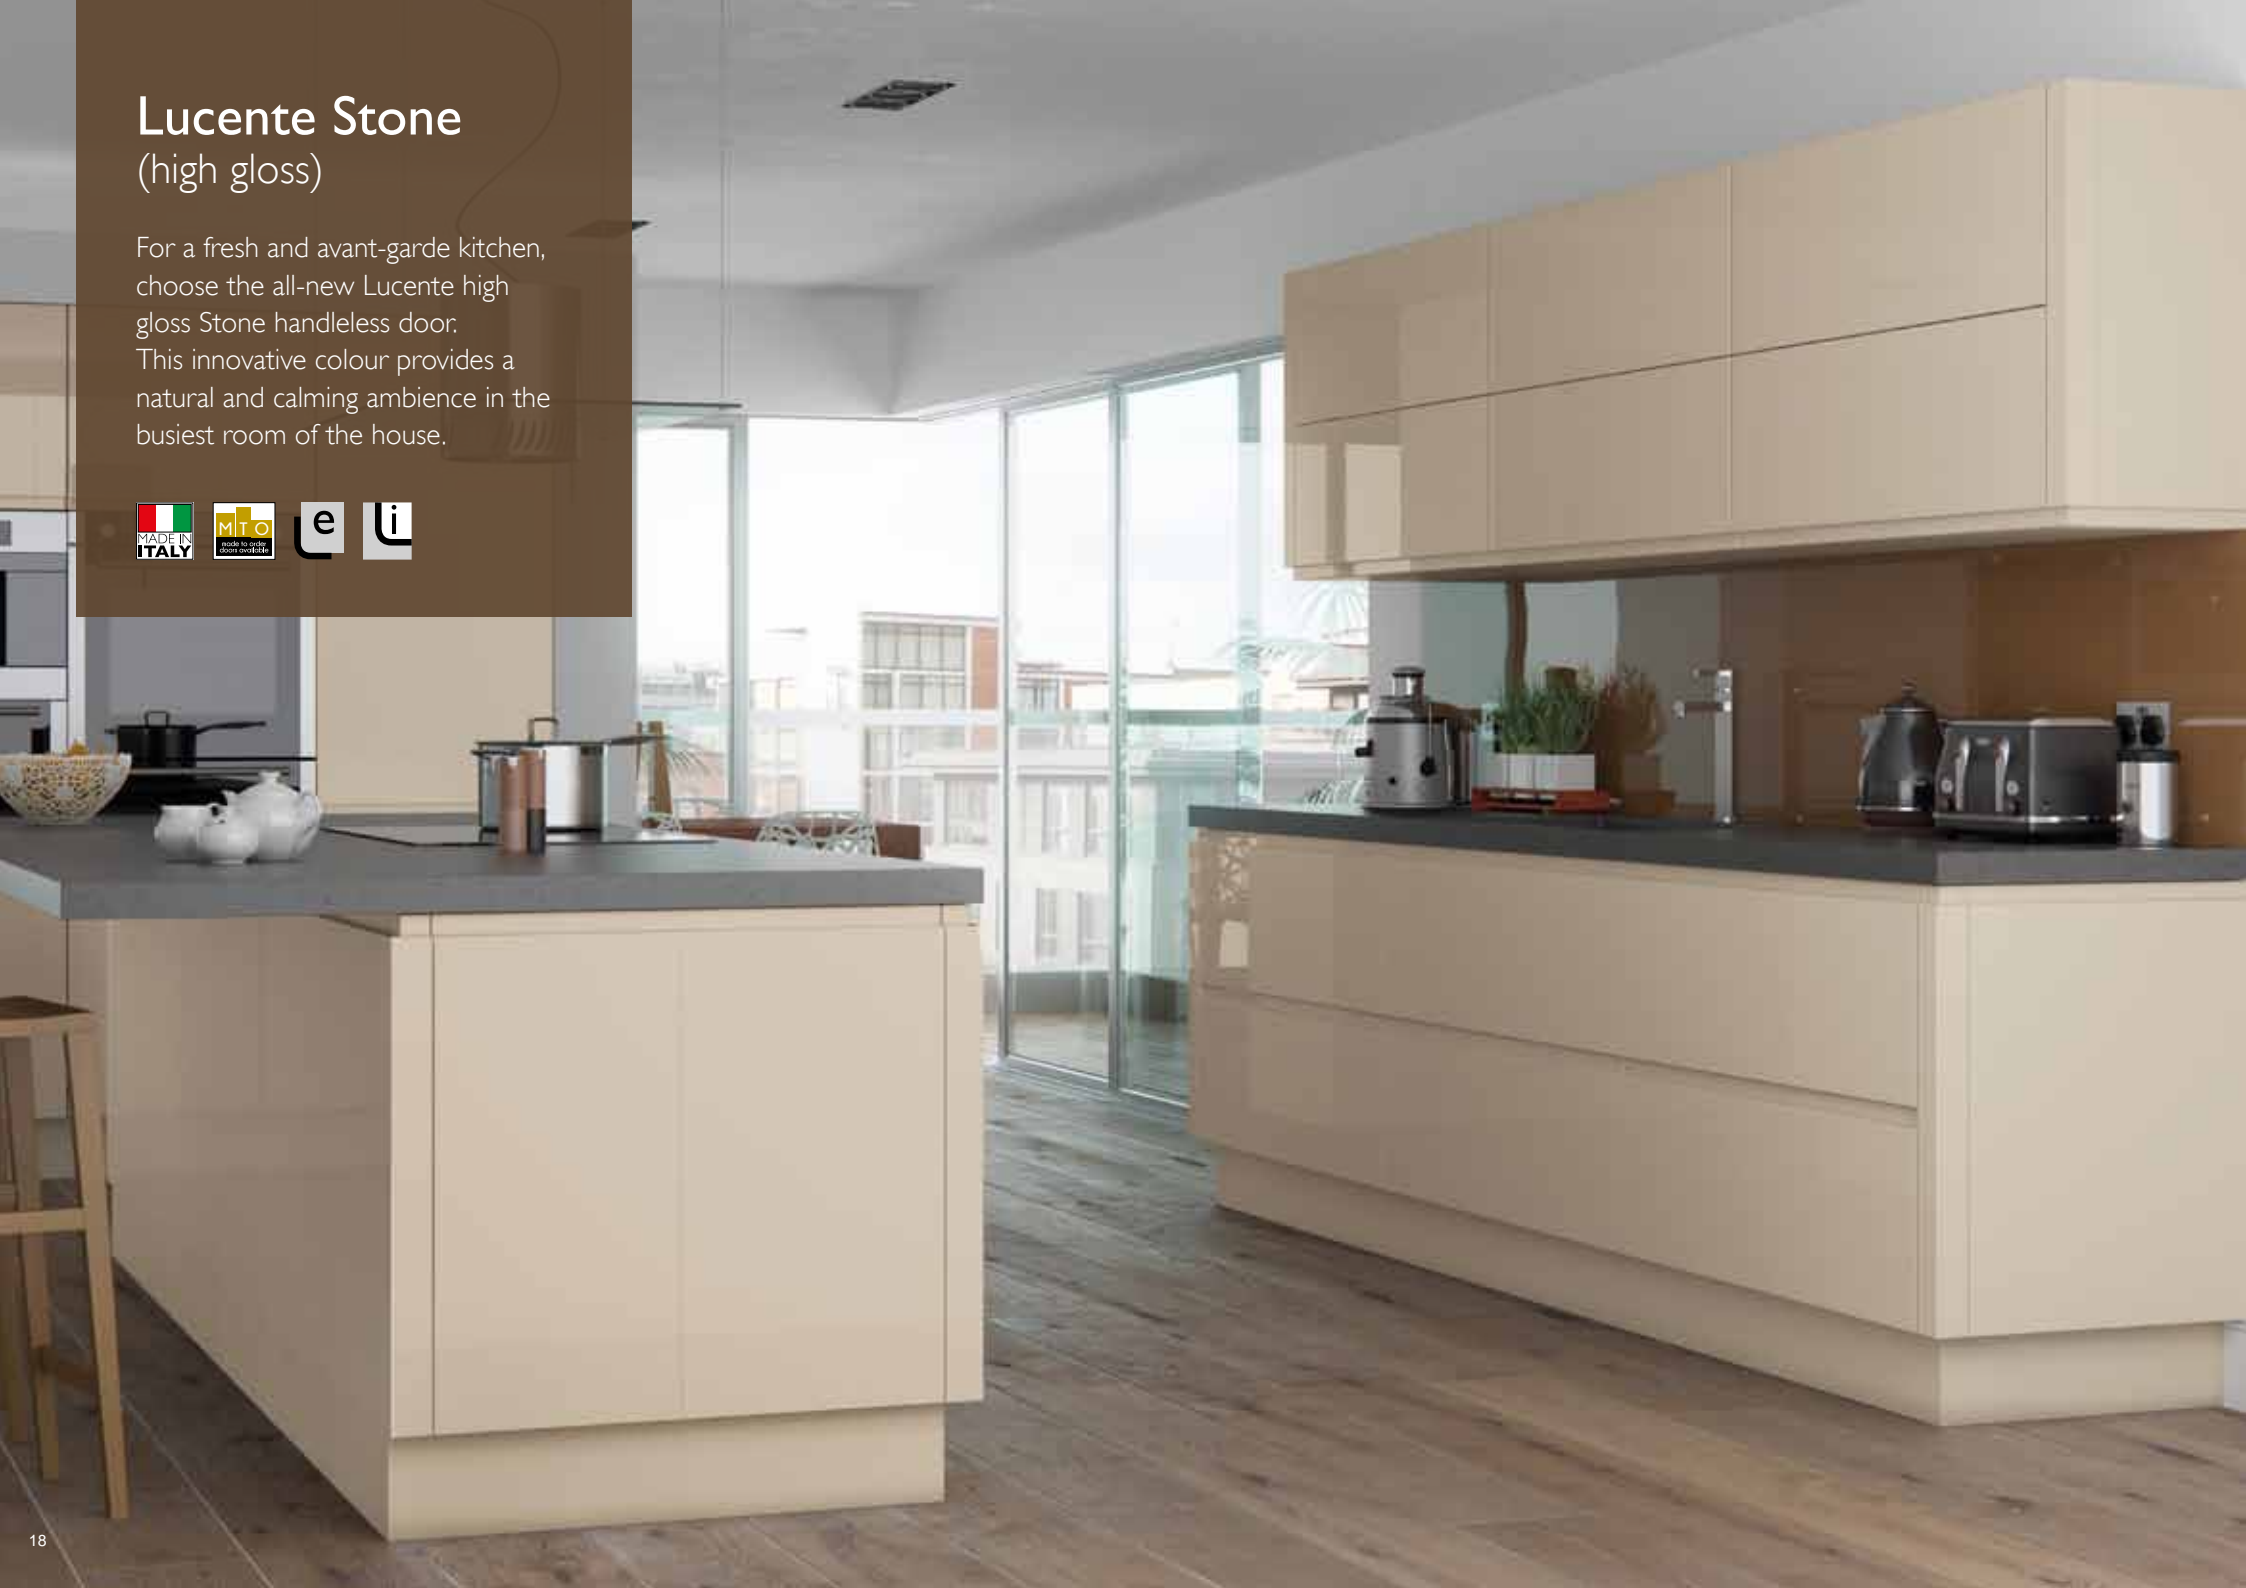

Lucente Stone (high gloss)

For a fresh and avant-garde kitchen, choose the all-new Lucente high gloss Stone handleless door. This innovative colour provides a natural and calming ambience in the busiest room of the house.