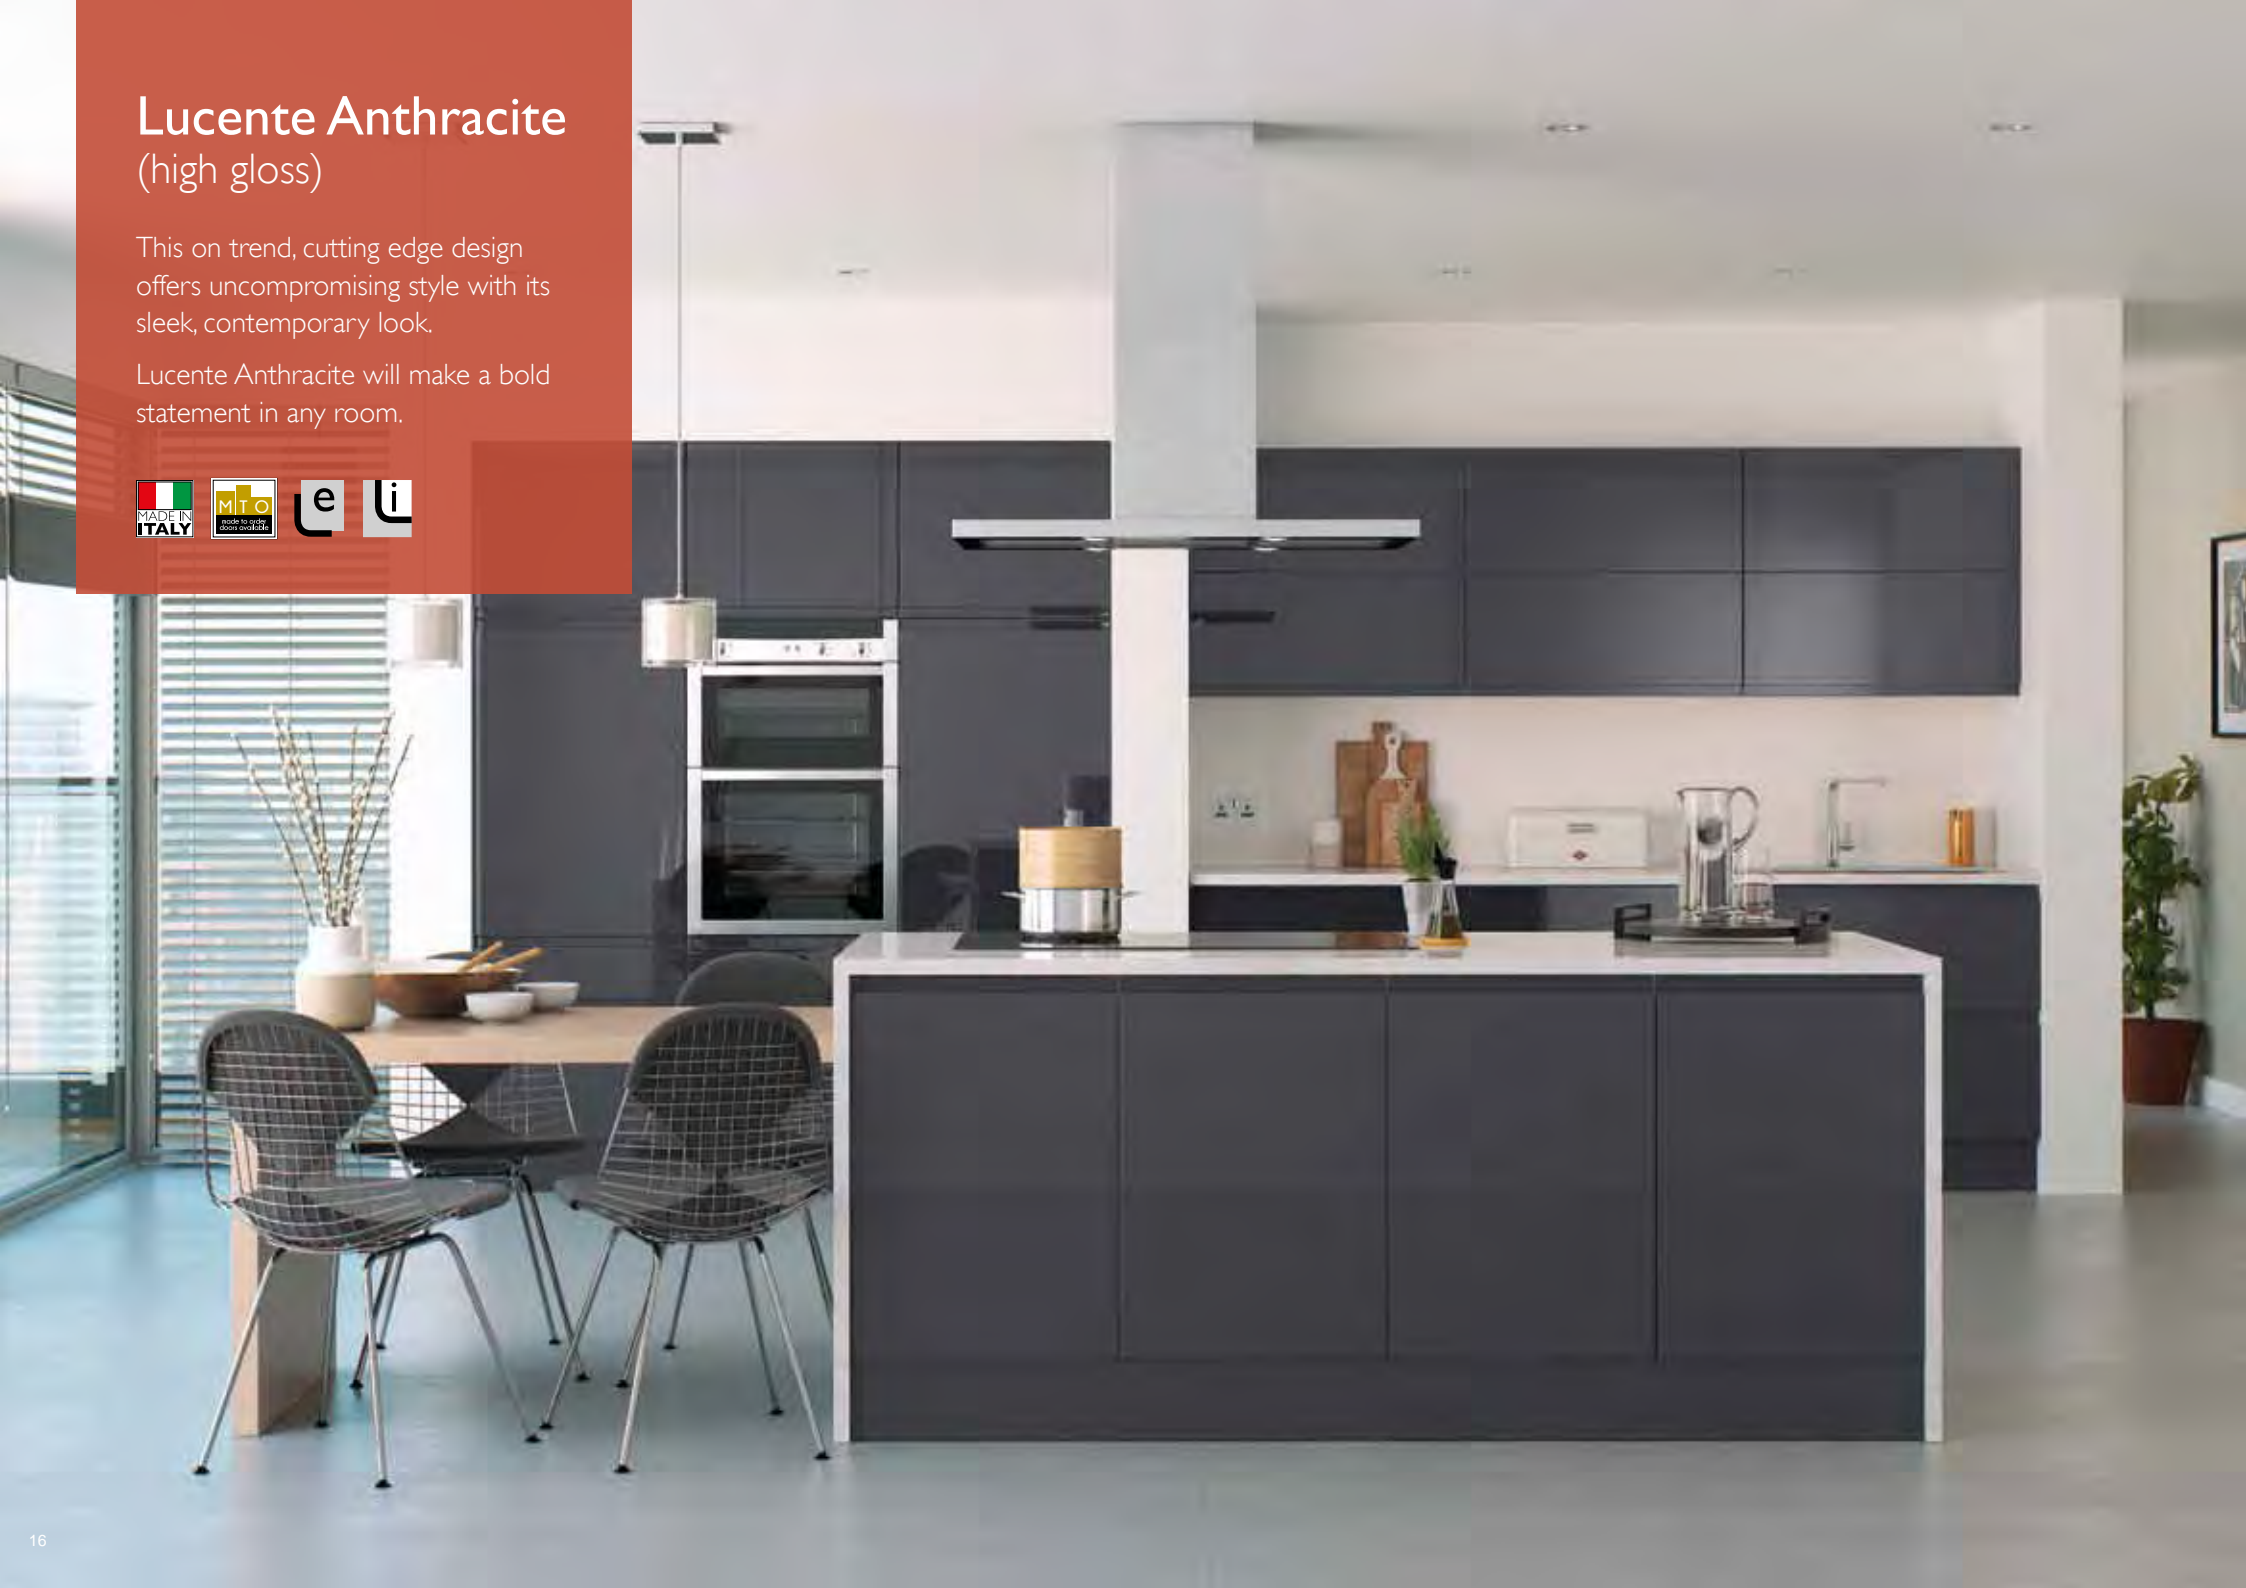

Lucente Anthracite (high gloss)

This on trend, cutting edge design offers uncompromising style with its sleek, contemporary look.

Lucente Anthracite will make a bold statement in any room.