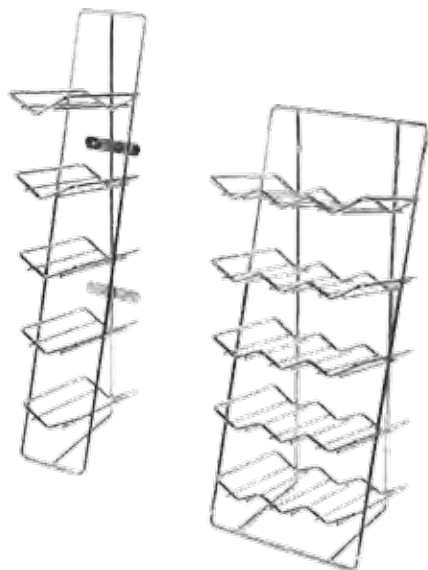

Dynamic Pantry Mid Height Unit
Available in 300, & 500mm

NB This product comes with 3 baskets. Extra baskets can be purchased separately.

Elite Soft Closing Wirework

Innovative premium wirework made in Italy; Elite **soft closing** wirework has been designed specifically to solve your storage problems, while at the same time providing a high quality product that is on trend.

Elite units come with a unique shaped bar and a solid basket base in an ultra contemporary Titanium finish.

Elite
500mm Pantry Unit

Elite
300mm Pull Out Larder Unit

Classic Chrome Wirework

Made in Europe; Classic non-soft closing wirework will help to provide an efficient storage solution in any kitchen.

Wine Rack Insert
150mm / 300mm

1/2 Chrome Carousel

300mm Larder

400 - 800mm Chrome Drawer Basket
(Various sizes available)

3/4 Chrome Carousel

Sinks & Taps

Single Lever Chrome Tap

Lazio Mono Sink Mixer