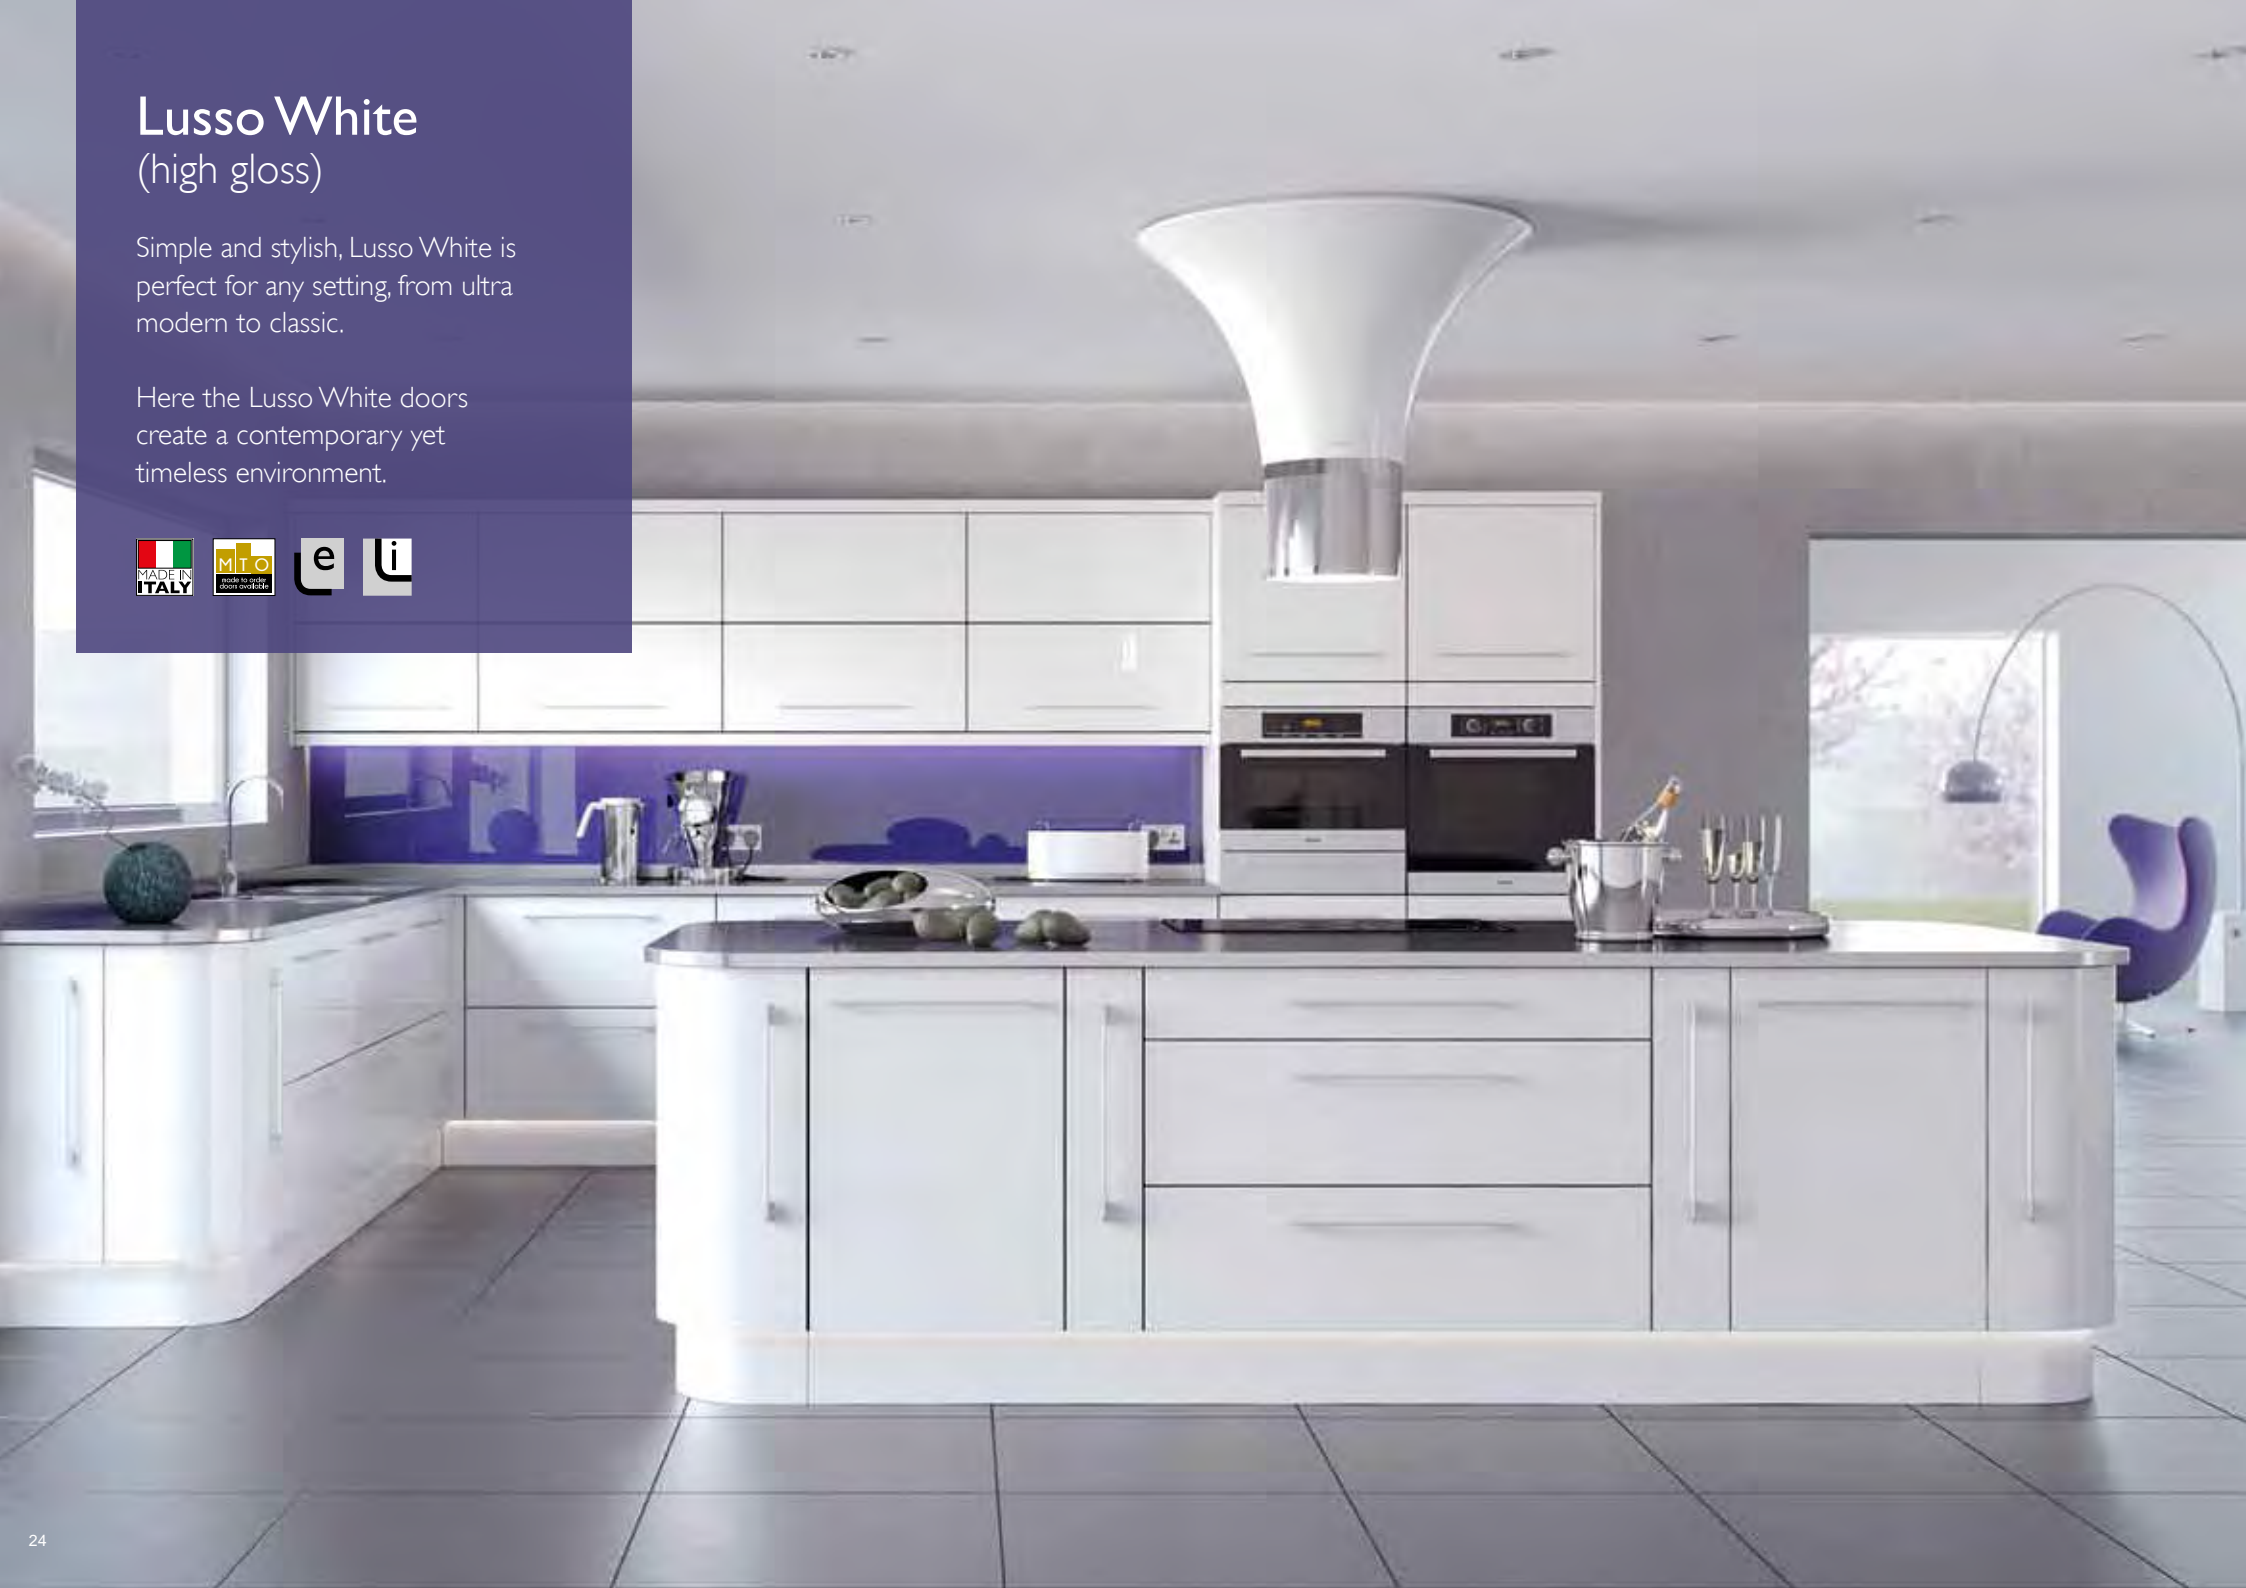

Lusso White

(high gloss)

Simple and stylish, Lusso White is perfect for any setting, from ultra modern to classic.

Here the Lusso White doors create a contemporary yet timeless environment.