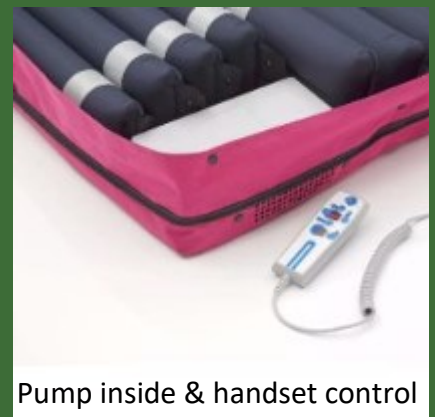

The Universal Therapy System (UTS) 4-in-1 Mattress

Innovation in pressure care. This unique design of alternating pressure mattress sets it apart from the others. This is part of the Steiss Range.

Removable foam over layer

Can be rolled for storage

Pump inside & handset control

UTS001: Universal Therapy System (UTS) Mattress

The Universal Therapy System (UTS) 4-in-1 hybrid pressure mattress presents a unique concept, bringing together years of experience and advances in technology. The mattress incorporates an alternating air pump inside the unit and includes a repositionable foam section to adjust comfort levels and effectiveness of alternating air pressure therapy.