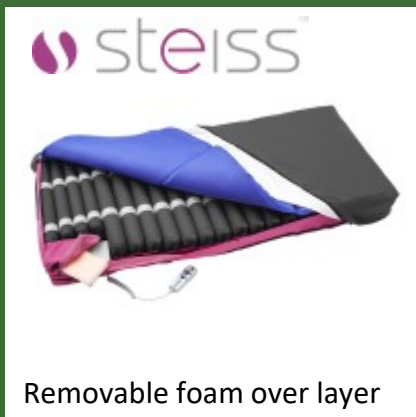

The Universal Therapy System (UTS) 4-in-1 Mattress

Innovation in pressure care. This unique design of alternating pressure mattress sets it apart from the others. This is part of the Steiss Range.

Removable foam over layer