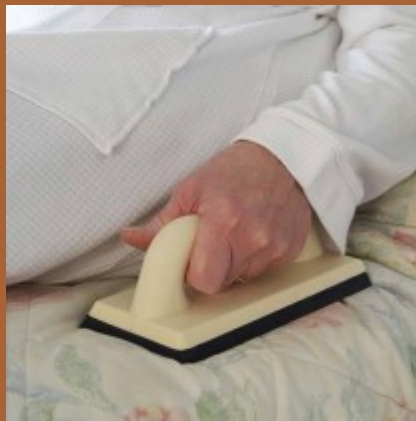

B007: BedBlocks Bed Handling Blocks

No more slipping on bed covers! With our specially designed blocks you can get the necessary grip you need. Our bed handling blocks are designed to ease movement when in bed.

£39.99