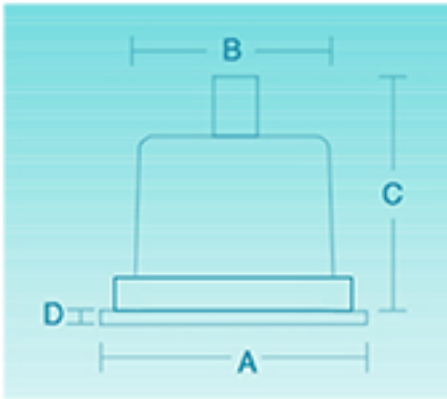

Innovations In Illumination
- Marine & RV -

Anacortes

- A:** 4 3/4 Inches - 120mm
- B:** 2 3/16 Inches - 55mm
- C:** 2 1/2 Inches - 63.5mm
- D:** 1/8 Inches - 2.5mm

IP66 Rated

| Socket | Bulb Options | Max Wattage | Voltage | Mounting Styles | Bulb Color | Fixture Finish |
|--------|--------------|-------------|---------|-----------------|------------|-----------------|
| G4 | LED | 20W (G4) | Low | Clips | *See Below | White |
| G9 | Halogen | 25W (G9) | | Screws | | Nickel Satin |
| | Xenon | | AC/DC | Flush | | Polished Brass |
| | | | | | | Polished Chrome |
| | | | | | | Powder Coating |