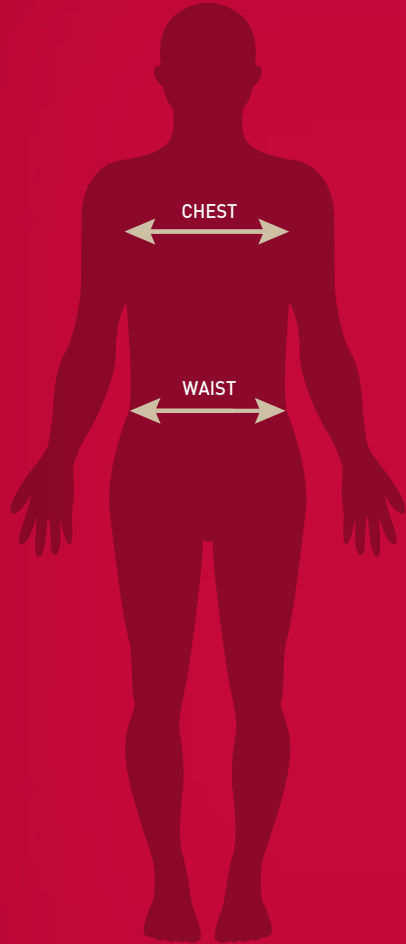

SIZE GUIDE

V E N I V I D I V I C I

FIRST LAYER (POLOS, TEES, JERSEYS, VESTS)

BOYS	SB*	MB*	LB*	XLB*
TO FIT CHEST	72cm 28in	76cm 30in	81cm 32in	86cm 34in

MEN'S	XS	S	M	L	XL	2XL	3XL	4XL
TO FIT CHEST	91cm 36in	96cm 38in	101cm 40in	106cm 42in	112cm 44in	116cm 46in	122cm 48in	128cm 50in

OUTER LAYER (HOODIES, JACKETS, SMOCKS)

BOYS	SB*	MB*	LB*	XLB*
TO FIT CHEST	72cm 28in	76cm 30in	81cm 32in	86cm 34in

MEN'S	XS	S	M	L	XL	2XL	3XL	4XL
TO FIT CHEST	91cm 36in	96cm 38in	101cm 40in	106cm 42in	112cm 44in	119cm 47in	129cm 51in	137cm 54in

BOTTOM GARMENTS (SHORTS, TROUSERS, PANTS)

BOYS	SB*	MB*	LB*	XLB*
TO FIT WAIST	56cm 22in	61cm 24in	66cm 26in	71cm 28in

MEN'S	XS	S	M	L	XL	2XL	3XL	4XL
TO FIT WAIST	76cm 30in	81cm 32in	86cm 34in	91cm 36in	96cm 38in	101cm 40in	106cm 42in	112cm 44in

* denotes junior sizes / vat free sizes illustrated are to fit size not actual measure