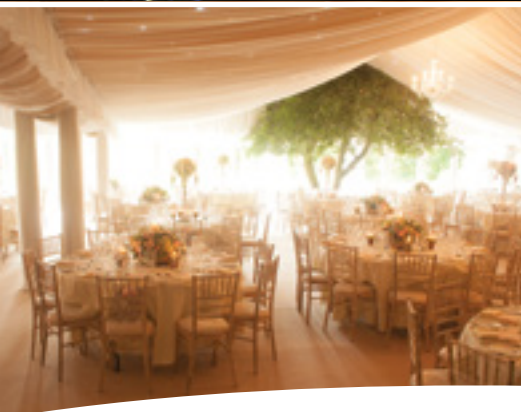

PARTY PARTY PARTY

TIME TO PARTY

Transform your garden into a stunning nightclub or a magical setting, the choice is endless!

Our party marquees are individually designed to suit your own personal preferences. We will help you to create a special atmosphere, guaranteeing an event that will be talked about for a long time to come.