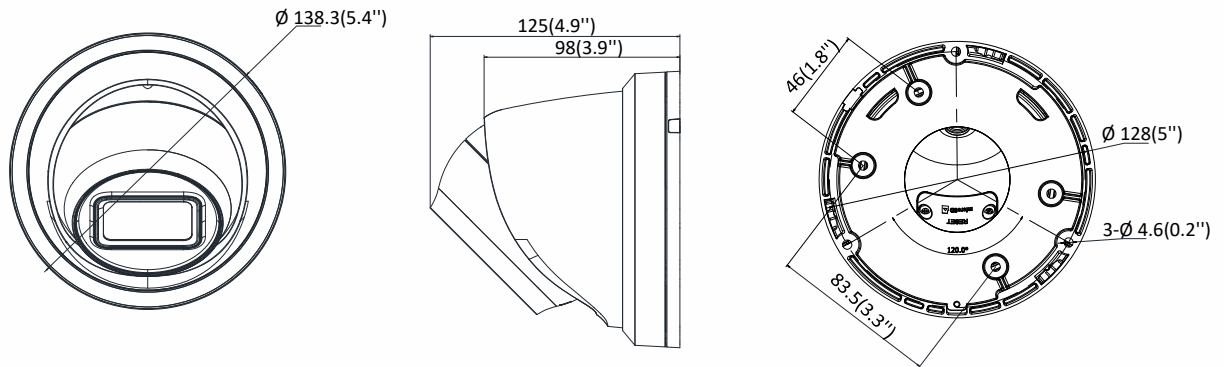

Dimensions