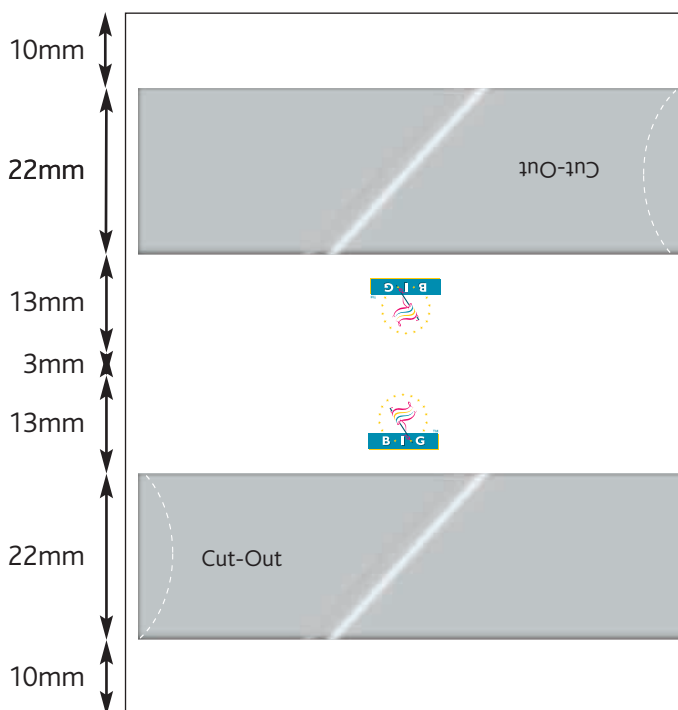

## Badge sizes and layouts

### Single/Double Sided Place Card

Badge Size 75mm x 93mm  
Window Size 22mm  
Insert Size 24mm

Selfit<sup>®</sup> Deskplates are also available.

Selfit<sup>®</sup> Badge Inserts available in a range of colours.