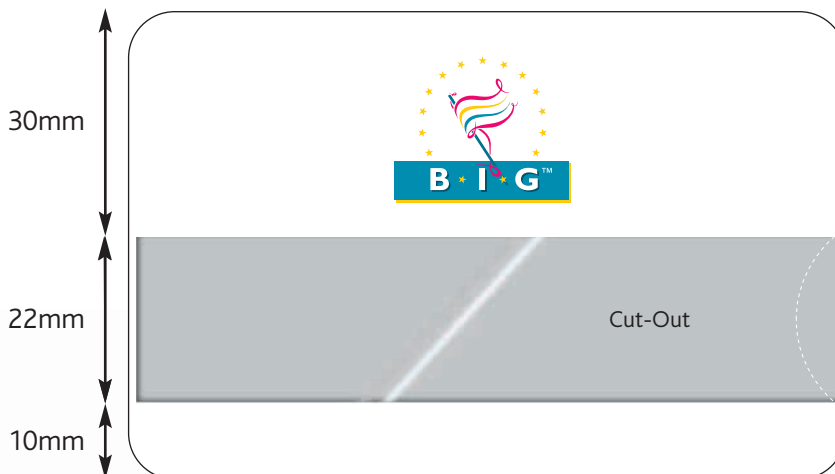

Grande Badge

Badge Size 95mm x 62mm
Window Size 22mm
Insert Size 24mm

Call us on:
020 8614 8881

Fax us on:
020 8614 8801

Email us at:
sales@big.co.uk

Visit our website at:
www.big.co.uk