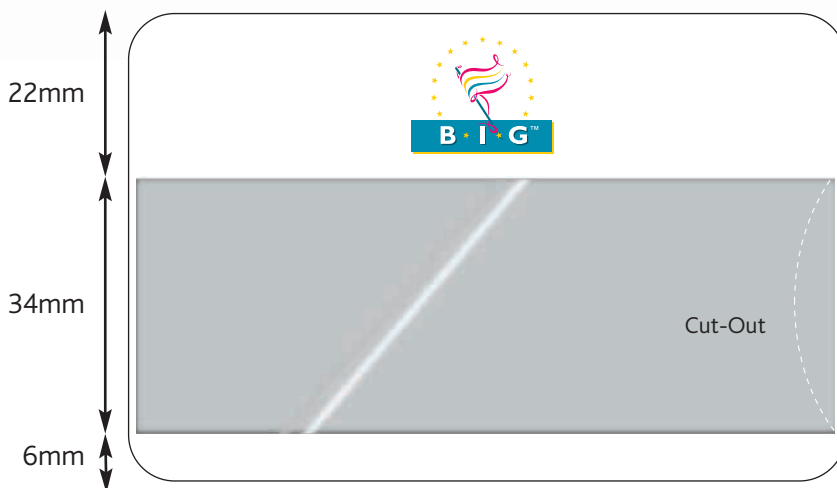

selfit®
SYSTEM

Badge sizes and layouts

MegaTag

Badge Size 95mm x 62mm
Window Size 34mm
Insert Size 36mm