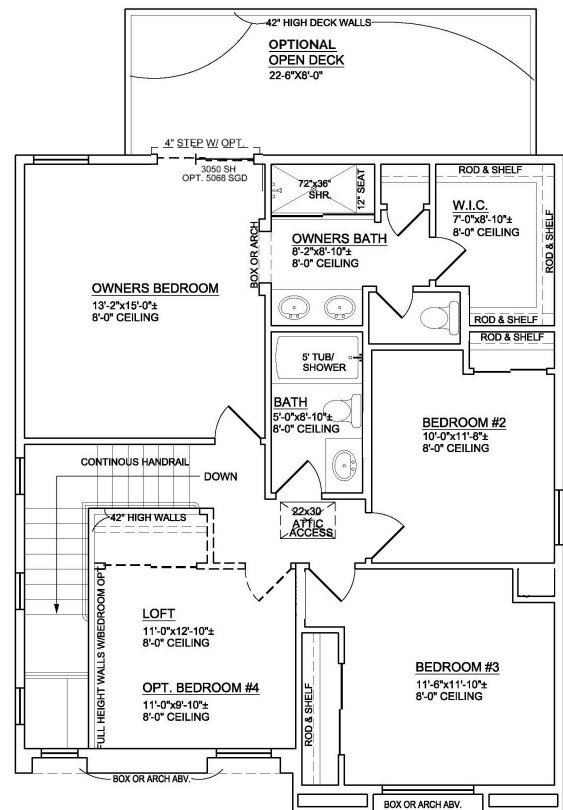

Front Elevation - Tuscan

Cougar

1860 Square Feet
Volterra

PRELIMINARY

Front Elevation - Contemporary

7.12.19

All square footage is approximate. Renderings are conceptions and may vary slightly from actual home. Windows may vary with exterior design. Homes may be built reverse of plans shown, depending on site conditions. Minor architectural changes may be made from time to time at the option of the builder. Model homes may feature upgrade options at additional expense. Pricing, included features and available floor plans subject to change without notice or obligation. Please consult your Sales Professional for details.