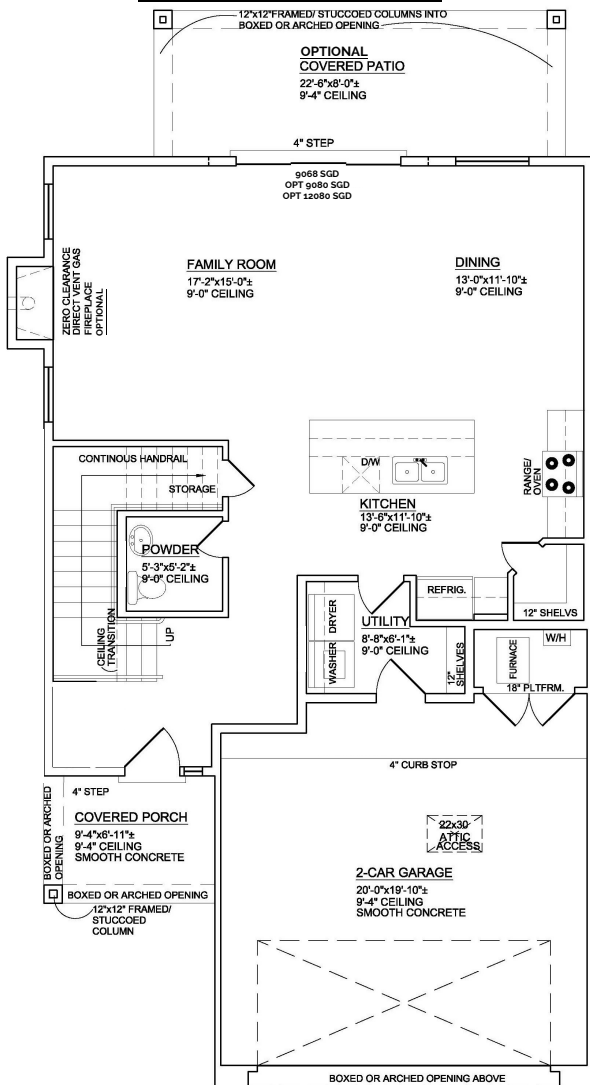

Front Elevation - Tuscan

Cougar

1860 Square Feet
Volterra

PRELIMINARY

Front Elevation - Contemporary

7.12.19

All square footage is approximate. Renderings are conceptions and may vary slightly from actual home. Windows may vary with exterior design. Homes may be built reverse of plans shown, depending on site conditions. Minor architectural changes may be made from time to time at the option of the builder. Model homes may feature upgrade options at additional expense. Pricing, included features and available floor plans subject to change without notice or obligation. Please consult your Sales Professional for details.