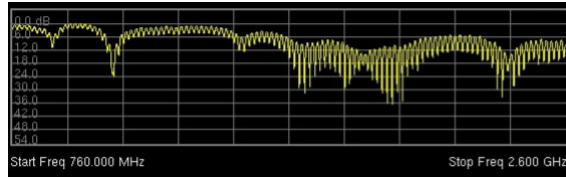

Antennae

Wifonboard design and manufacture antenna in the UK which support all the licensed bands for 3G,4G and the upcoming 5G mobile networks worldwide. Made with UV stabilized materials to give long life and mounted on a standard marine antenna mount; magnetic mounts are also available. We can build antennae to meet custom requirements from 500mm up to 1200mm in length.

The antenna has a very flat response over all the bands from 700MHz to 3GHz with low noise and can be deployed in single or multiple element arrays to minimize the effects of the hull on receiving the mobile signal.