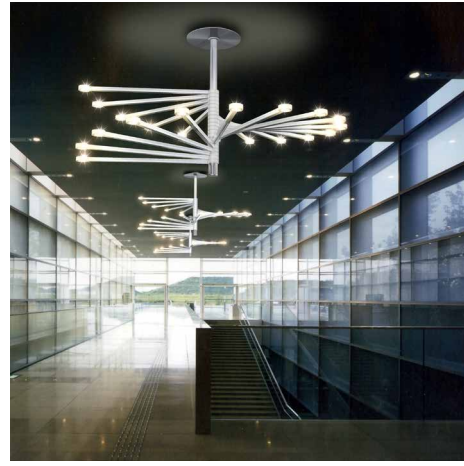

EIGHTY EIGHT
 DIMENSION - 4' X 1'-10" X 1'-10"
 MATERIAL - ACRYLIC, ALUMINUM
 LIGHTING - LED

EUPHORIA
 DIMENSION - Ø3'-3" X 1'-10" H
 MATERIAL - ALUMINUM
 LIGHTING - LED

FANS
 DIMENSION - Ø4' X 1'-5"
 MATERIAL - ACRYLIC
 LIGHTING - LED