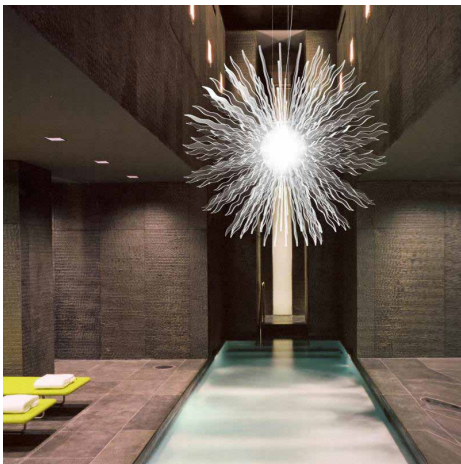

FISHING BASKET
DIMENSION - Ø1'-4" X 3'-9"
MATERIAL - ACRYLIC, POLYCARB
LIGHTING - LED