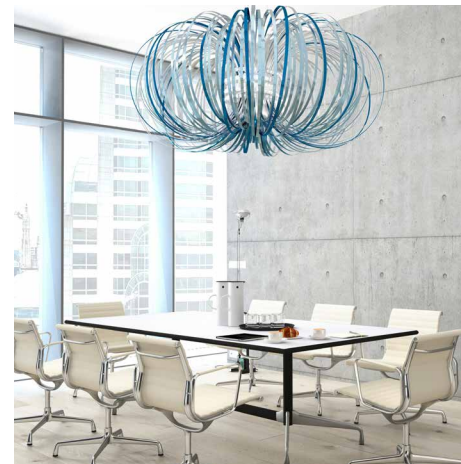

CUBAN
DIMENSION - Ø1'-8" X 3'-3"
MATERIAL - ACRYLIC
LIGHTING - LED