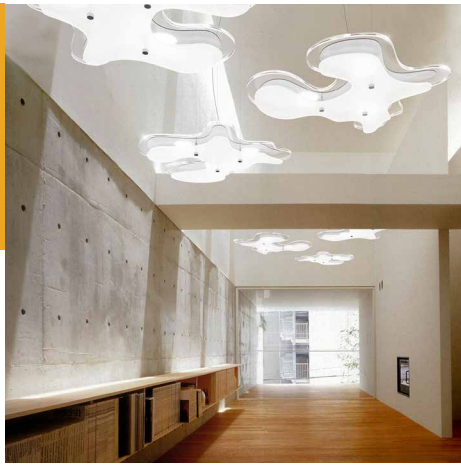

MOMBO
DIMENSION - VARIOUS
MATERIAL - SYNTHETIC WICKER, STEEL
LIGHTING - LED