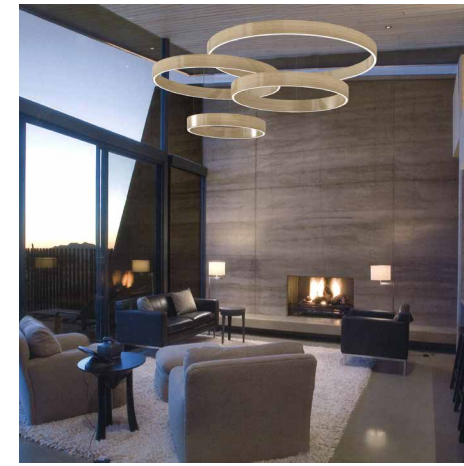

WIND UP
DIMENSION - (VARIES) Ø2', Ø2'-7", Ø3'-4", Ø4'-4"
MATERIAL - PLYWOOD
LIGHTING - LED