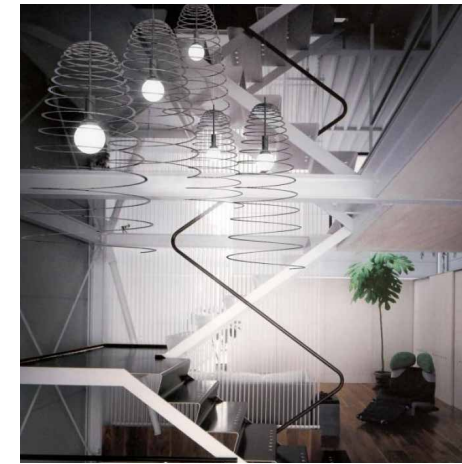

ROAD TRIP
DIMENSION - Ø3'-9"
MATERIAL - ACRYLIC
LIGHTING - LED