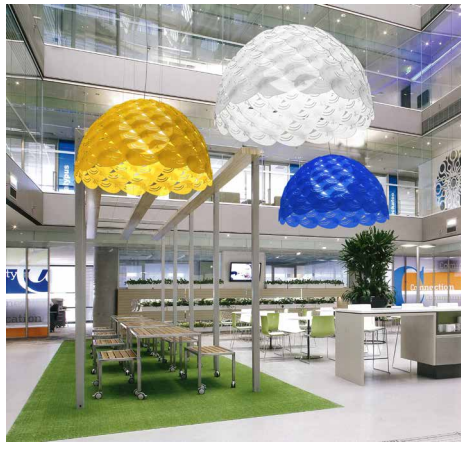

AMBER SUITE
DIMENSION - VARIOUS
MATERIAL - ACRYLIC
LIGHTING - LED