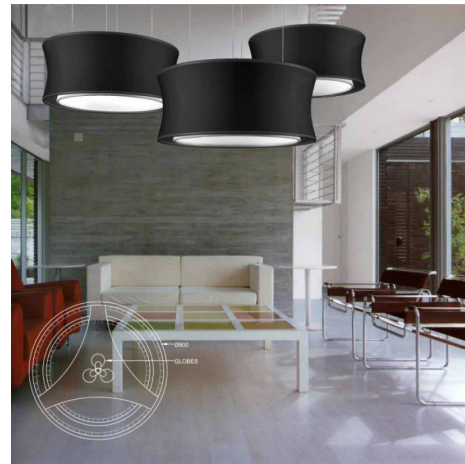

AMPHORA
DIMENSION - Ø1'-3" X 1'-10"
MATERIAL - SYNTHETIC WICKER
LIGHTING - LED