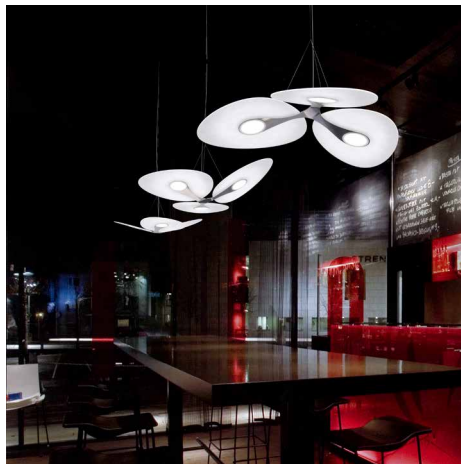

BAUBLE
DIMENSION - Ø2'-6" X 2'-4"
MATERIAL - ACRYLIC
LIGHTING - LED