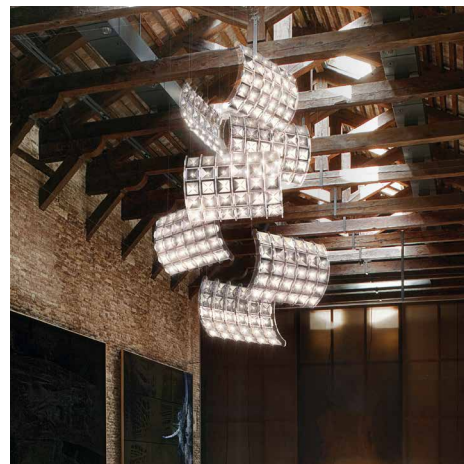

BANK
DIMENSION - 2'-4" X 1'-10"
MATERIAL - ACRYLIC, ACM
LIGHTING - LED