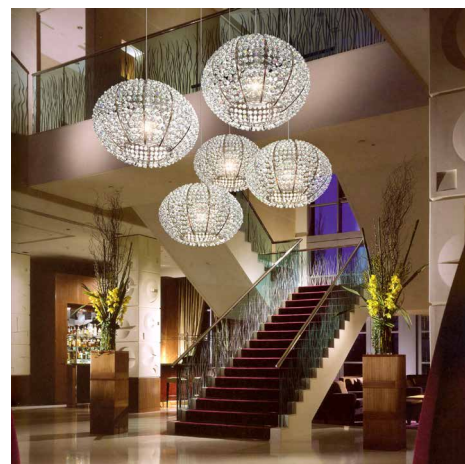

BON BON CRYSTAL
DIMENSION - Ø2' X 1'-1"
MATERIAL - ACRYLIC, GLASS
LIGHTING - LED