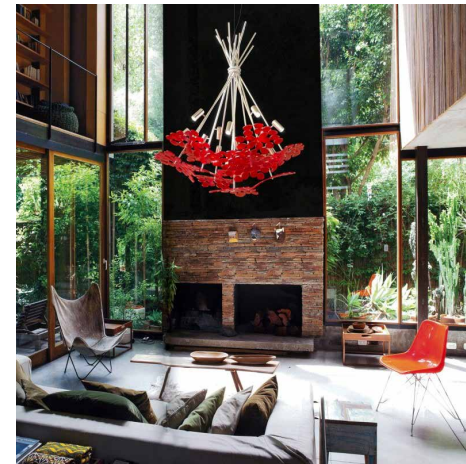

HAPPY VALENTINES
DIMENSION - 3'-4" X 3'-4"
MATERIAL - ACRYLIC, ALUMINUM
LIGHTING - LED