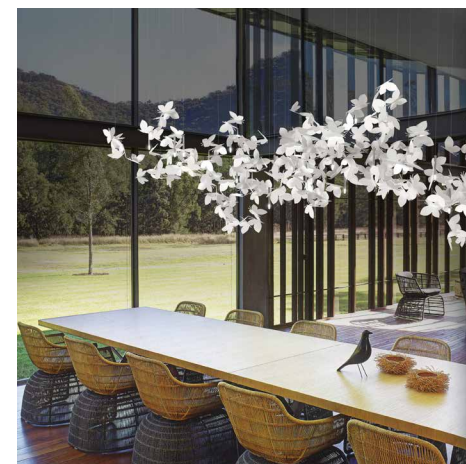

FLYBY
DIMENSION - 9'-10" X 2'-4" X 3'
MATERIAL - ALUMINUM
LIGHTING - LED