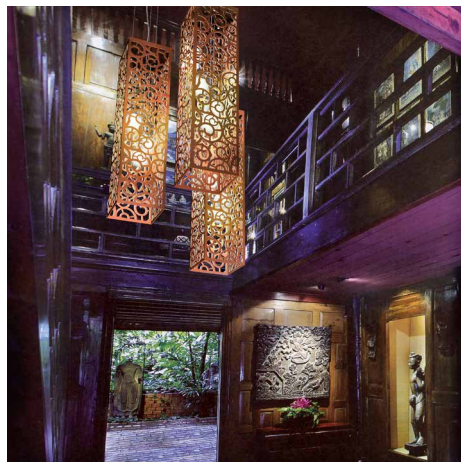

SHIITAKE
DIMENSION - Ø3'-3"
MATERIAL - ACRYLIC, POLYCARB
LIGHTING - LED