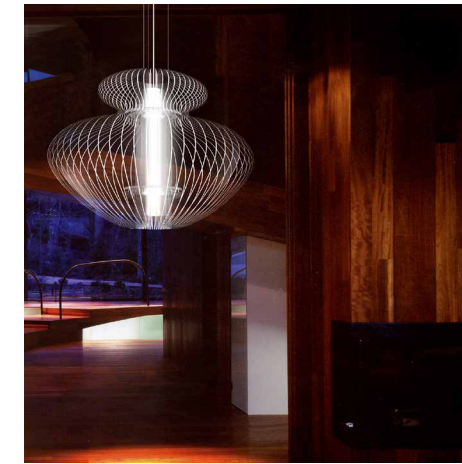

SCATTERGUN EFFECT
DIMENSION - Ø4' X 2'
MATERIAL - ALUMINUM
LIGHTING - LED