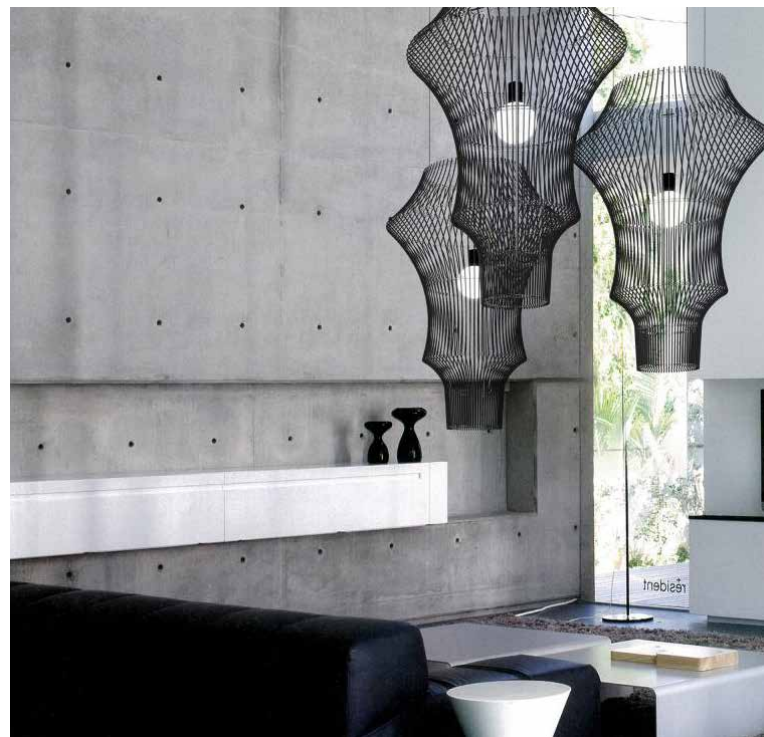

SUPERSTAR
 DIMENSION - Ø5'
 MATERIAL - ACM, POLYCARB
 LIGHTING - LED

SYCAMORE
 DIMENSION - 5' X 1'-8" X 1'
 MATERIAL - ALUMINUM, GLASS
 LIGHTING - LED

FANTAIL
DIMENSION - 4'10" X 2'-6" X 2'-10"
MATERIAL - ACRYLIC, WICKER, ALUMINUM
LIGHTING - LED