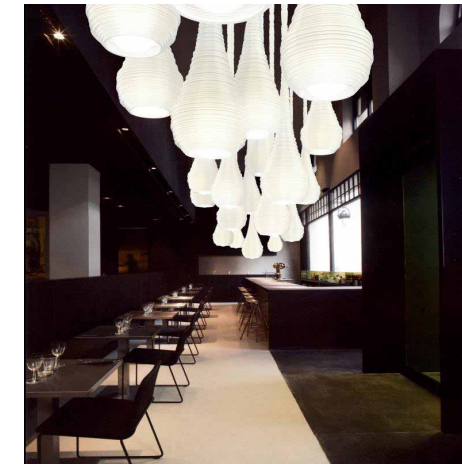

COOP
DIMENSION - Ø1'-8" X 3'-3"
MATERIAL - WICKER, POWDERCOAT STEEL
LIGHTING - LED