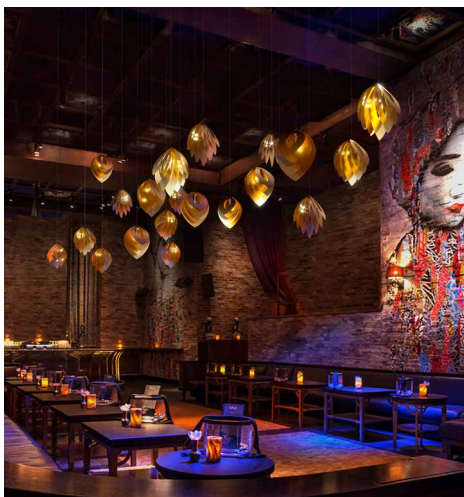

PANA
DIMENSION - Ø1'-8" X 1'-2"
MATERIAL - ACRYLIC
LIGHTING - LED

PLOT SPOKES
DIMENSION - 3' X 3'
MATERIAL - ACM
LIGHTING - LED

SOHO
DIMENSION - Ø1' X 1'-3" "
MATERIAL - ALUMINUM
LIGHTING - LED

SORTE
DIMENSION - Ø1'-4" X 1'-8" "
MATERIAL - STEEL, SYNTHETIC WICKER
LIGHTING - LED