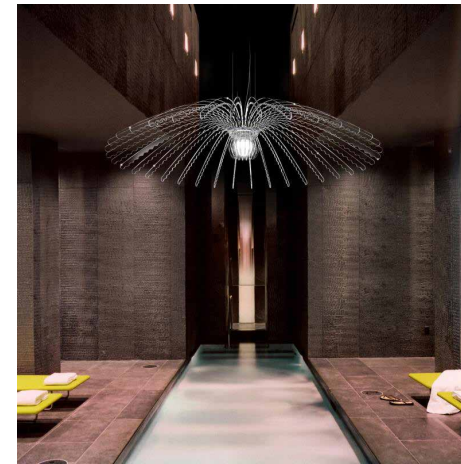

CIRQUE
DIMENSION - Ø3'-3" X 1'-6"
MATERIAL - ACRYLIC
LIGHTING - LED