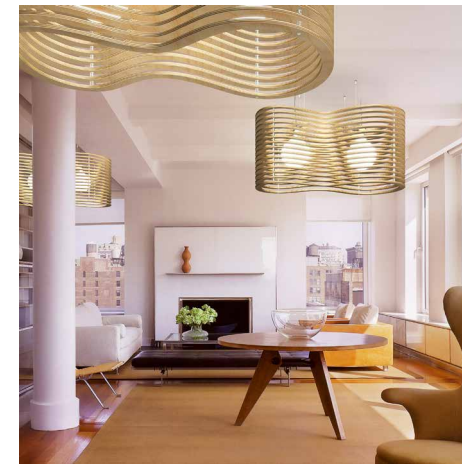

DANDELION CRYSTAL
DIMENSION - Ø6'
MATERIAL - ACRYLIC, GLASS
LIGHTING - LED