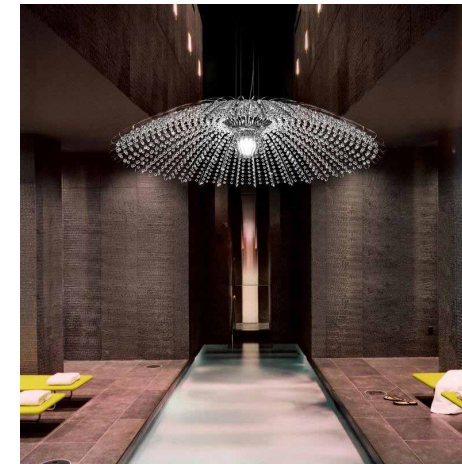

CHAOS THEORY
DIMENSION - Ø4'
MATERIAL - ACRYLIC
LIGHTING - LED