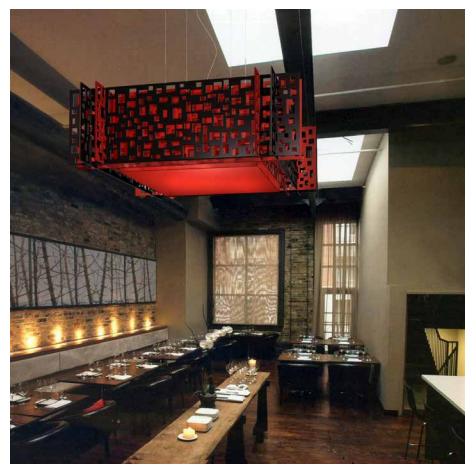

CHECKERS
DIMENSION - 4' X 4' X 1'-4"
MATERIAL - ACRYLIC
LIGHTING - LED