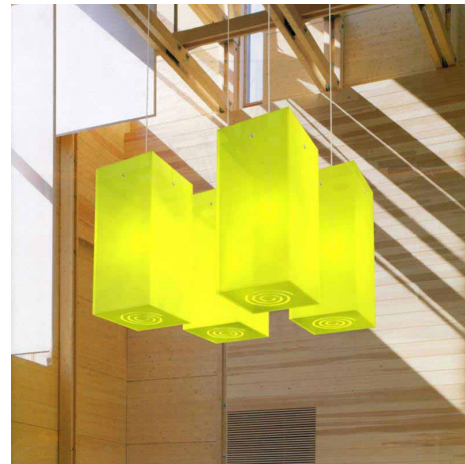

ACERO TAPER
DIMENSION - Ø3'-7" 1'-8"
MATERIAL - ACRYLIC, STAINLESS STEEL
LIGHTING - LED