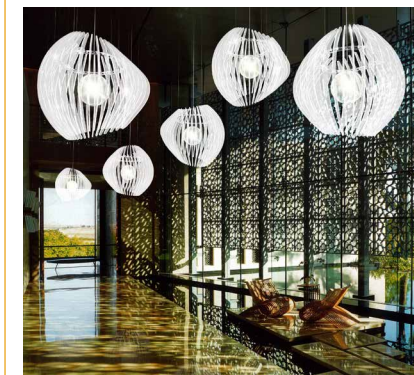

Yellow Goat Design

BUDGET FRIENDLY CATALOG

CONTENTS

TIER 1 - \$1,000-3,000
Pages 4 - 7

TIER 2 - \$3,000-5,000
Pages 8 - 15

TIER 3 - \$5,000-8,000
Pages 16 - 23

TIER 4 - \$8000-10,000
Pages 24 - 29

All content contained within is the property of Yellow Goat Design
Copyright - Yellow Goat Design 2020