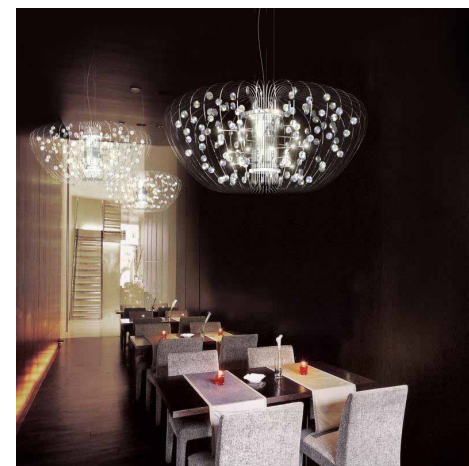

MONARCH
DIMENSION - Ø4' X 2'
MATERIAL - ACRYLIC, ALUMINUM
LIGHTING - LED