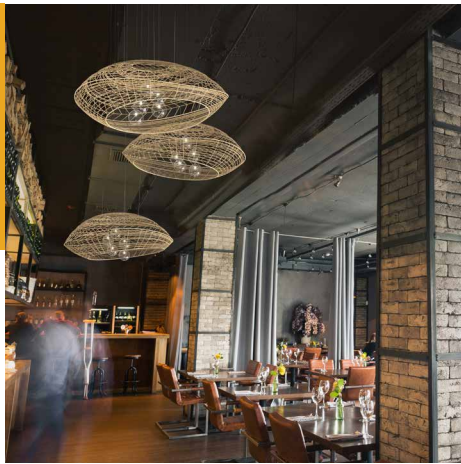

ROAD TRIP
 DIMENSION - Ø3'-9"
 MATERIAL - ACRYLIC
 LIGHTING - LED

SCATTERGUN EFFECT
 DIMENSION - Ø4' X 2'
 MATERIAL - ALUMINUM
 LIGHTING - LED

SEMINYAK SUNRISE
 DIMENSION - Ø3'- 4" X 1'- 4" H
 MATERIAL - SYNTHETIC WICKER
 LIGHTING - LED