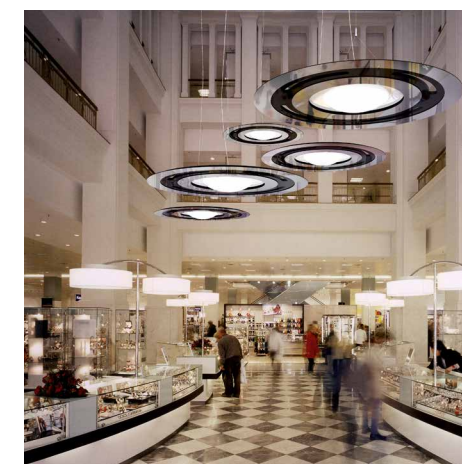

DROPLET
DIMENSION - Ø10" X 5'
MATERIAL - ACRYLIC
LIGHTING - LED