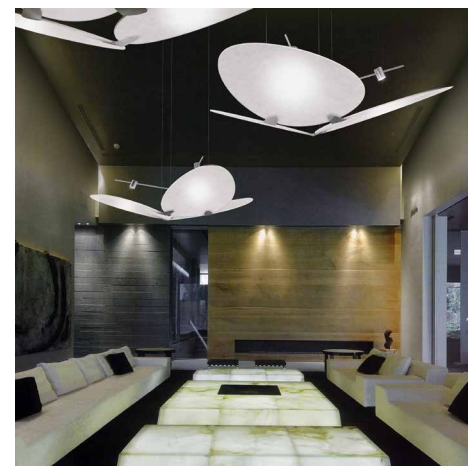

MOTH
DIMENSION - Ø5'-3" X 1'-3"
MATERIAL - ACRYLIC, ALUMINUM
ALUMINUM LIGHTING - LED