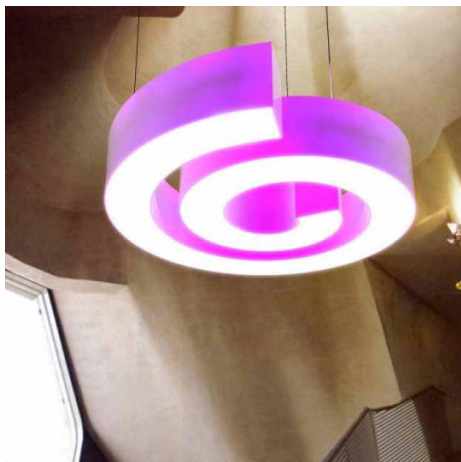

SEMINYAK SUNRISE
DIMENSION - Ø3'- 4" X 1'- 4" H
MATERIAL - SYNTHETIC WICKER
LIGHTING - LED