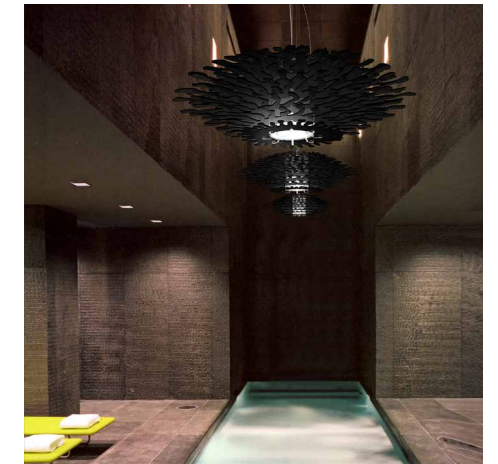

CLOCHE
DIMENSION - Ø3'
MATERIAL - ACRYLIC, LYCRA, SPANDEX
LIGHTING - LED