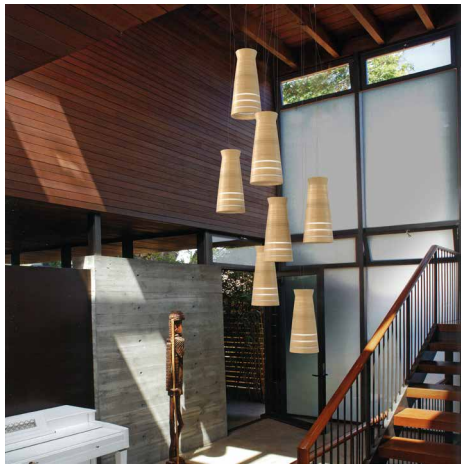

AFLOAT
DIMENSION - Ø4' X 2'
MATERIAL - ACRYLIC, ACM
LIGHTING - LED