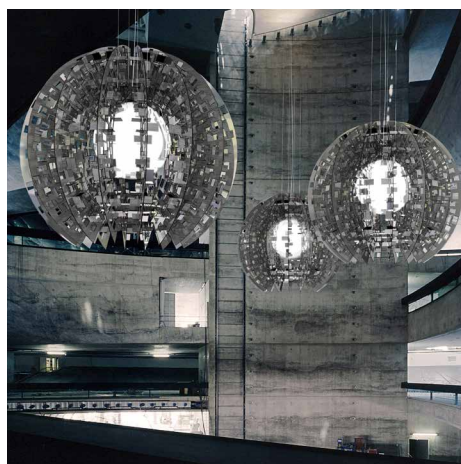

SNAILS SQUARE PENDANT
DIMENSION - 1'-3" X 1'-3" X 6'-6"
MATERIAL - ACRYLIC
LIGHTING - LED