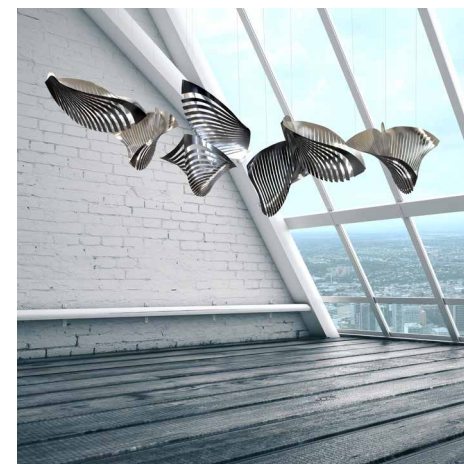

GAIA
DIMENSION - 6'-6" X 8'-8" X 3'-9"
MATERIAL - ALUMINUM, ACRYLIC
LIGHTING - LED NEON