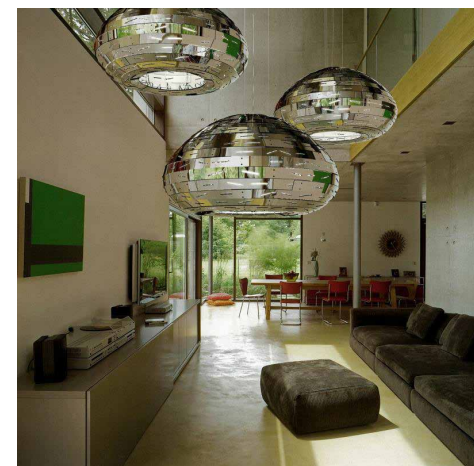

NO. 9
DIMENSION - Ø4' X 2'-1"
MATERIAL - ACM, POLYCARB
LIGHTING - LED