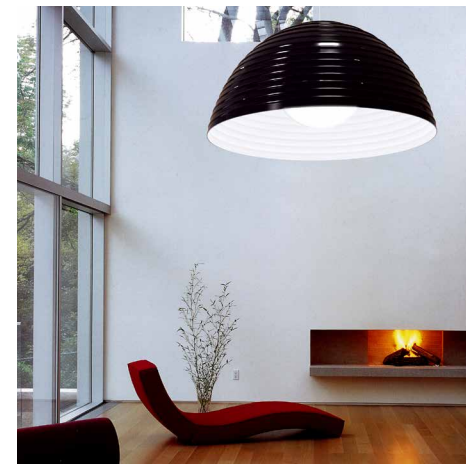

BIBO AL
 DIMENSION - Ø2' X 1'-6"
 MATERIAL - ALUMINUM
 LIGHTING - LED

CUPOLA
 DIMENSION - Ø3'-3" X 1'-7"
 MATERIAL - ACRYLIC, ALUMINUM
 LIGHTING - LED

FLOPPY
 DIMENSION - Ø3'-3" X 1'-8"
 MATERIAL - ACRYLIC
 LIGHTING - LED