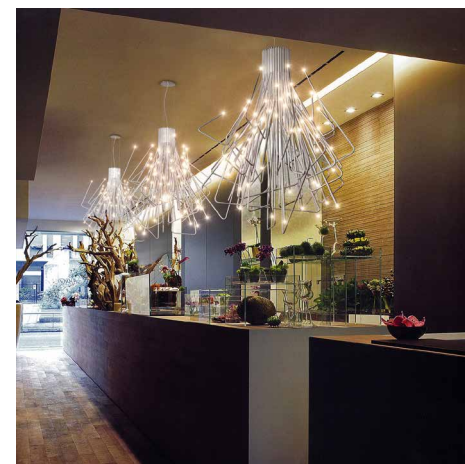

GAFF
DIMENSION - Ø2' X 2'-9"
MATERIAL - STAINLESS STEEL, ALUMINUM
LIGHTING - LED