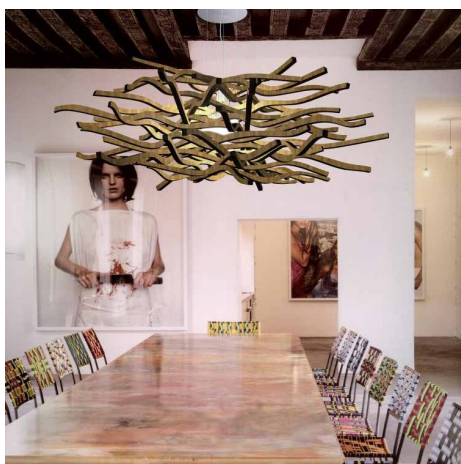

SNAIL
DIMENSION - Ø5' X 1'
MATERIAL - ACRYLIC, POLYCARB
LIGHTING - LED