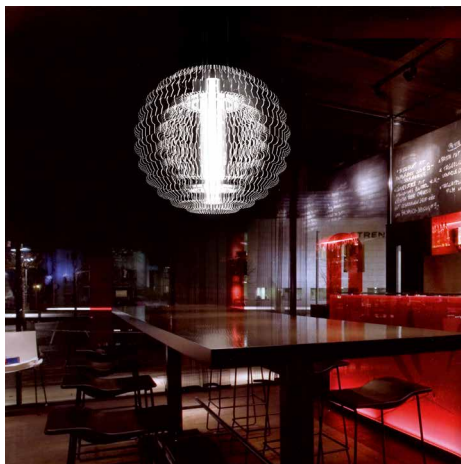

AUBERGINE
DIMENSION - Ø1' X 3'-5"
MATERIAL - ALUMINIUM
LIGHTING - LED