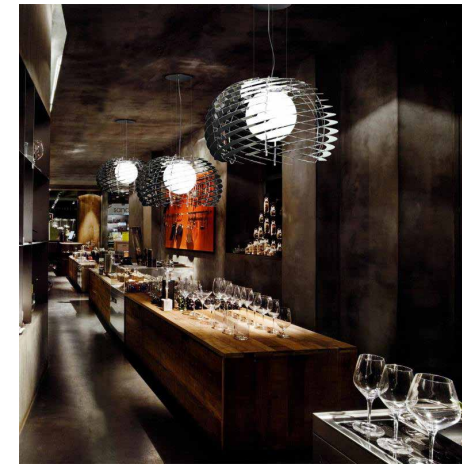

COCO PENDANT
DIMENSION - Ø1'-8" X 4'-2"
MATERIAL - JUTE, POWDERCOAT STEEL
LIGHTING - LED