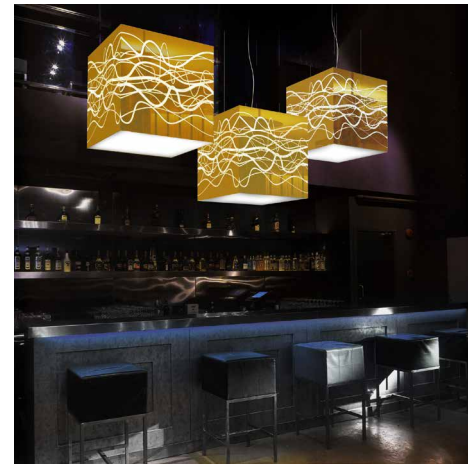

GOTCHA
DIMENSION - Ø2' X 2'
MATERIAL - ACRYLIC, POLYCARB
LIGHTING - LED