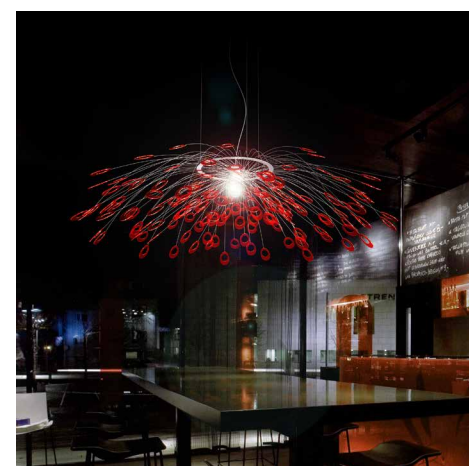

PEACOCKS
DIMENSION - Ø3'-3"
MATERIAL - ACRYLIC, STAINLESS STEEL,
ACM
LIGHTING - LED