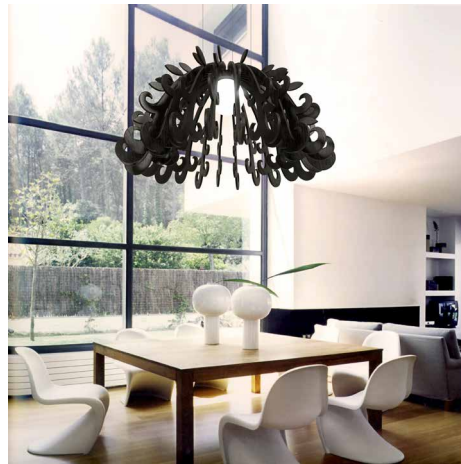

SING SING
DIMENSION - Ø2'-6" X 2'
MATERIAL - ACRYLIC, ALUMINUM
LIGHTING - LED