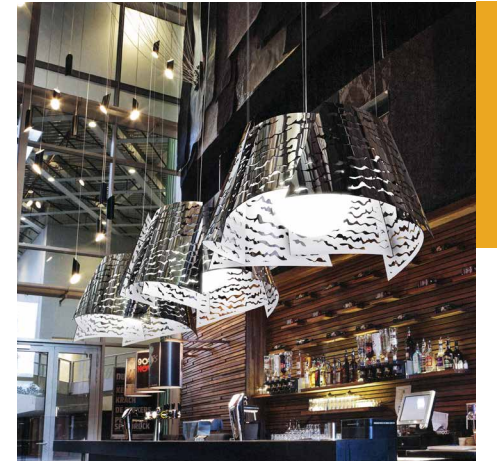

EUPHORIA
DIMENSION - Ø3'-3" X 1'-10" H
MATERIAL - ALUMINUM
LIGHTING - LED