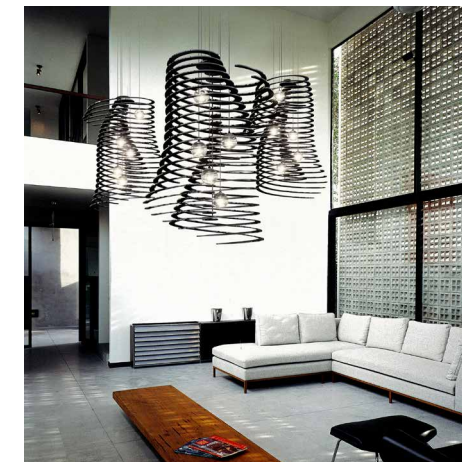

TOPKAPI
DIMENSION - Ø2'-6" X 2"
MATERIAL - ACRYLIC
LIGHTING - LED